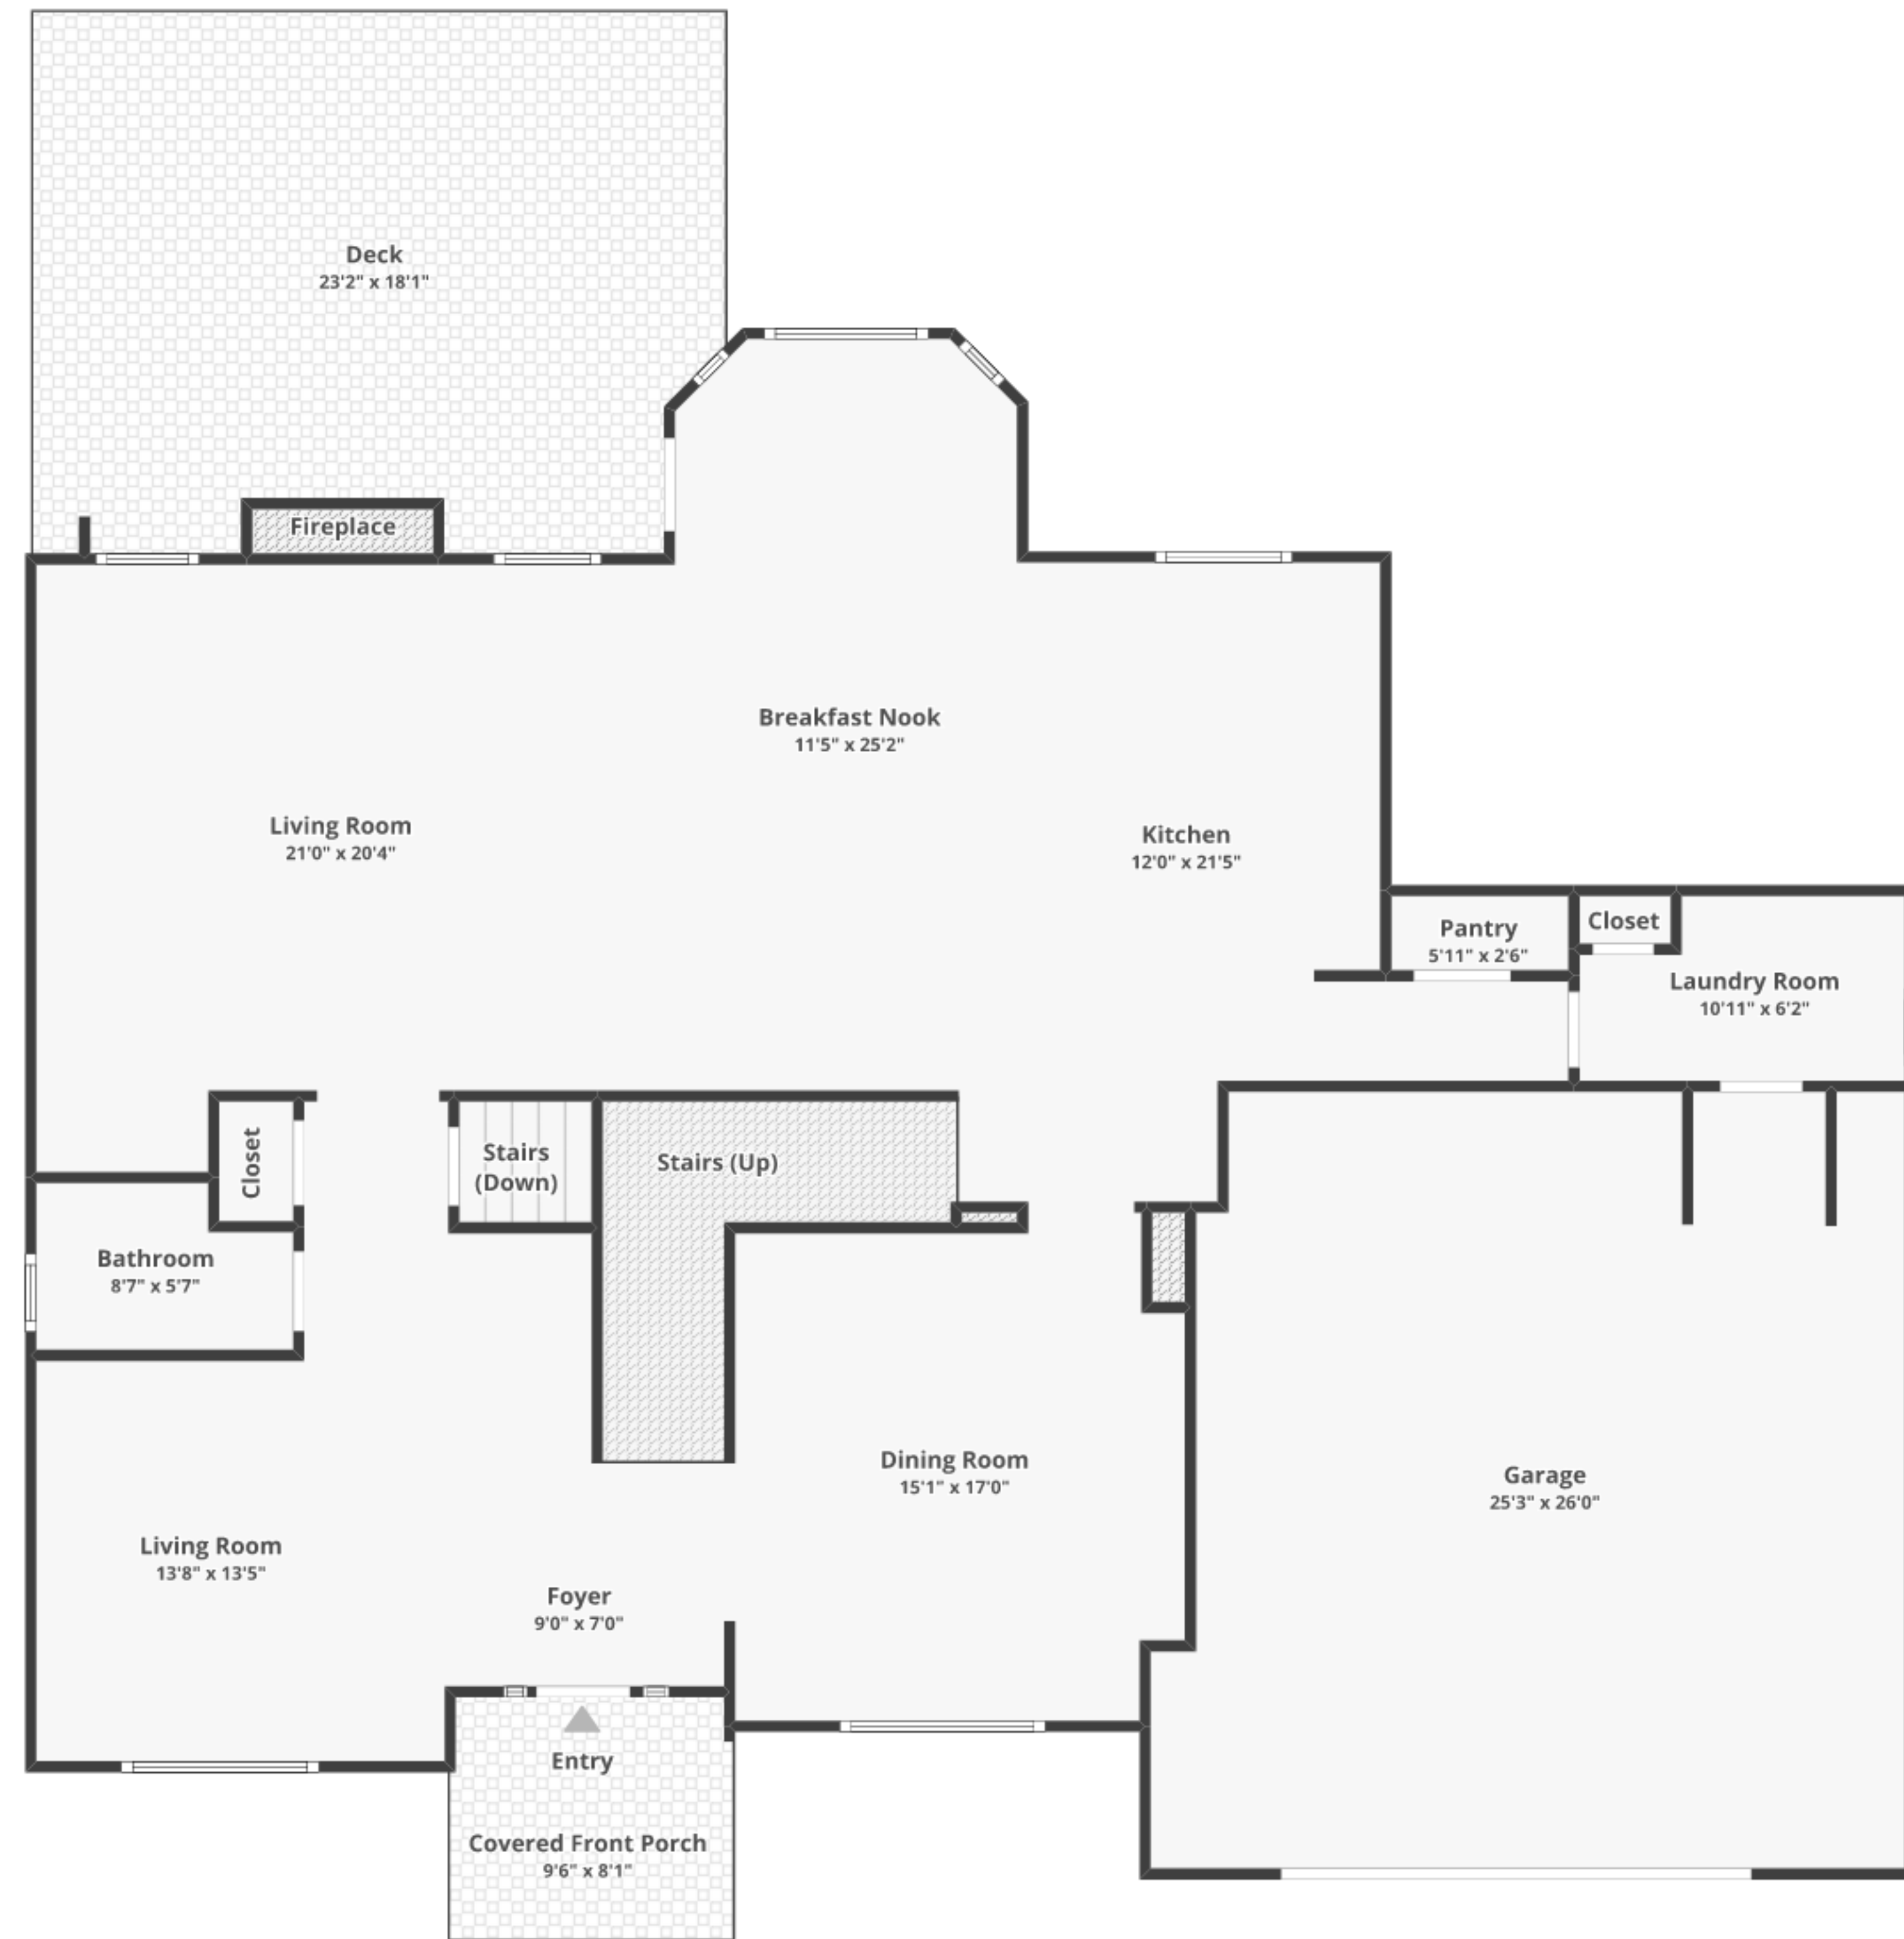

146 Darby Dr, Winchester, VA 22602

Total finished area: ~4,177.71 sq. ft.

FLOOR 1
Finished area: ~1,690.99 sq. ft.

FLOOR 2
Finished area: ~1,282.74 sq. ft.

BASEMENT
Finished area: ~1,203.98 sq. ft.