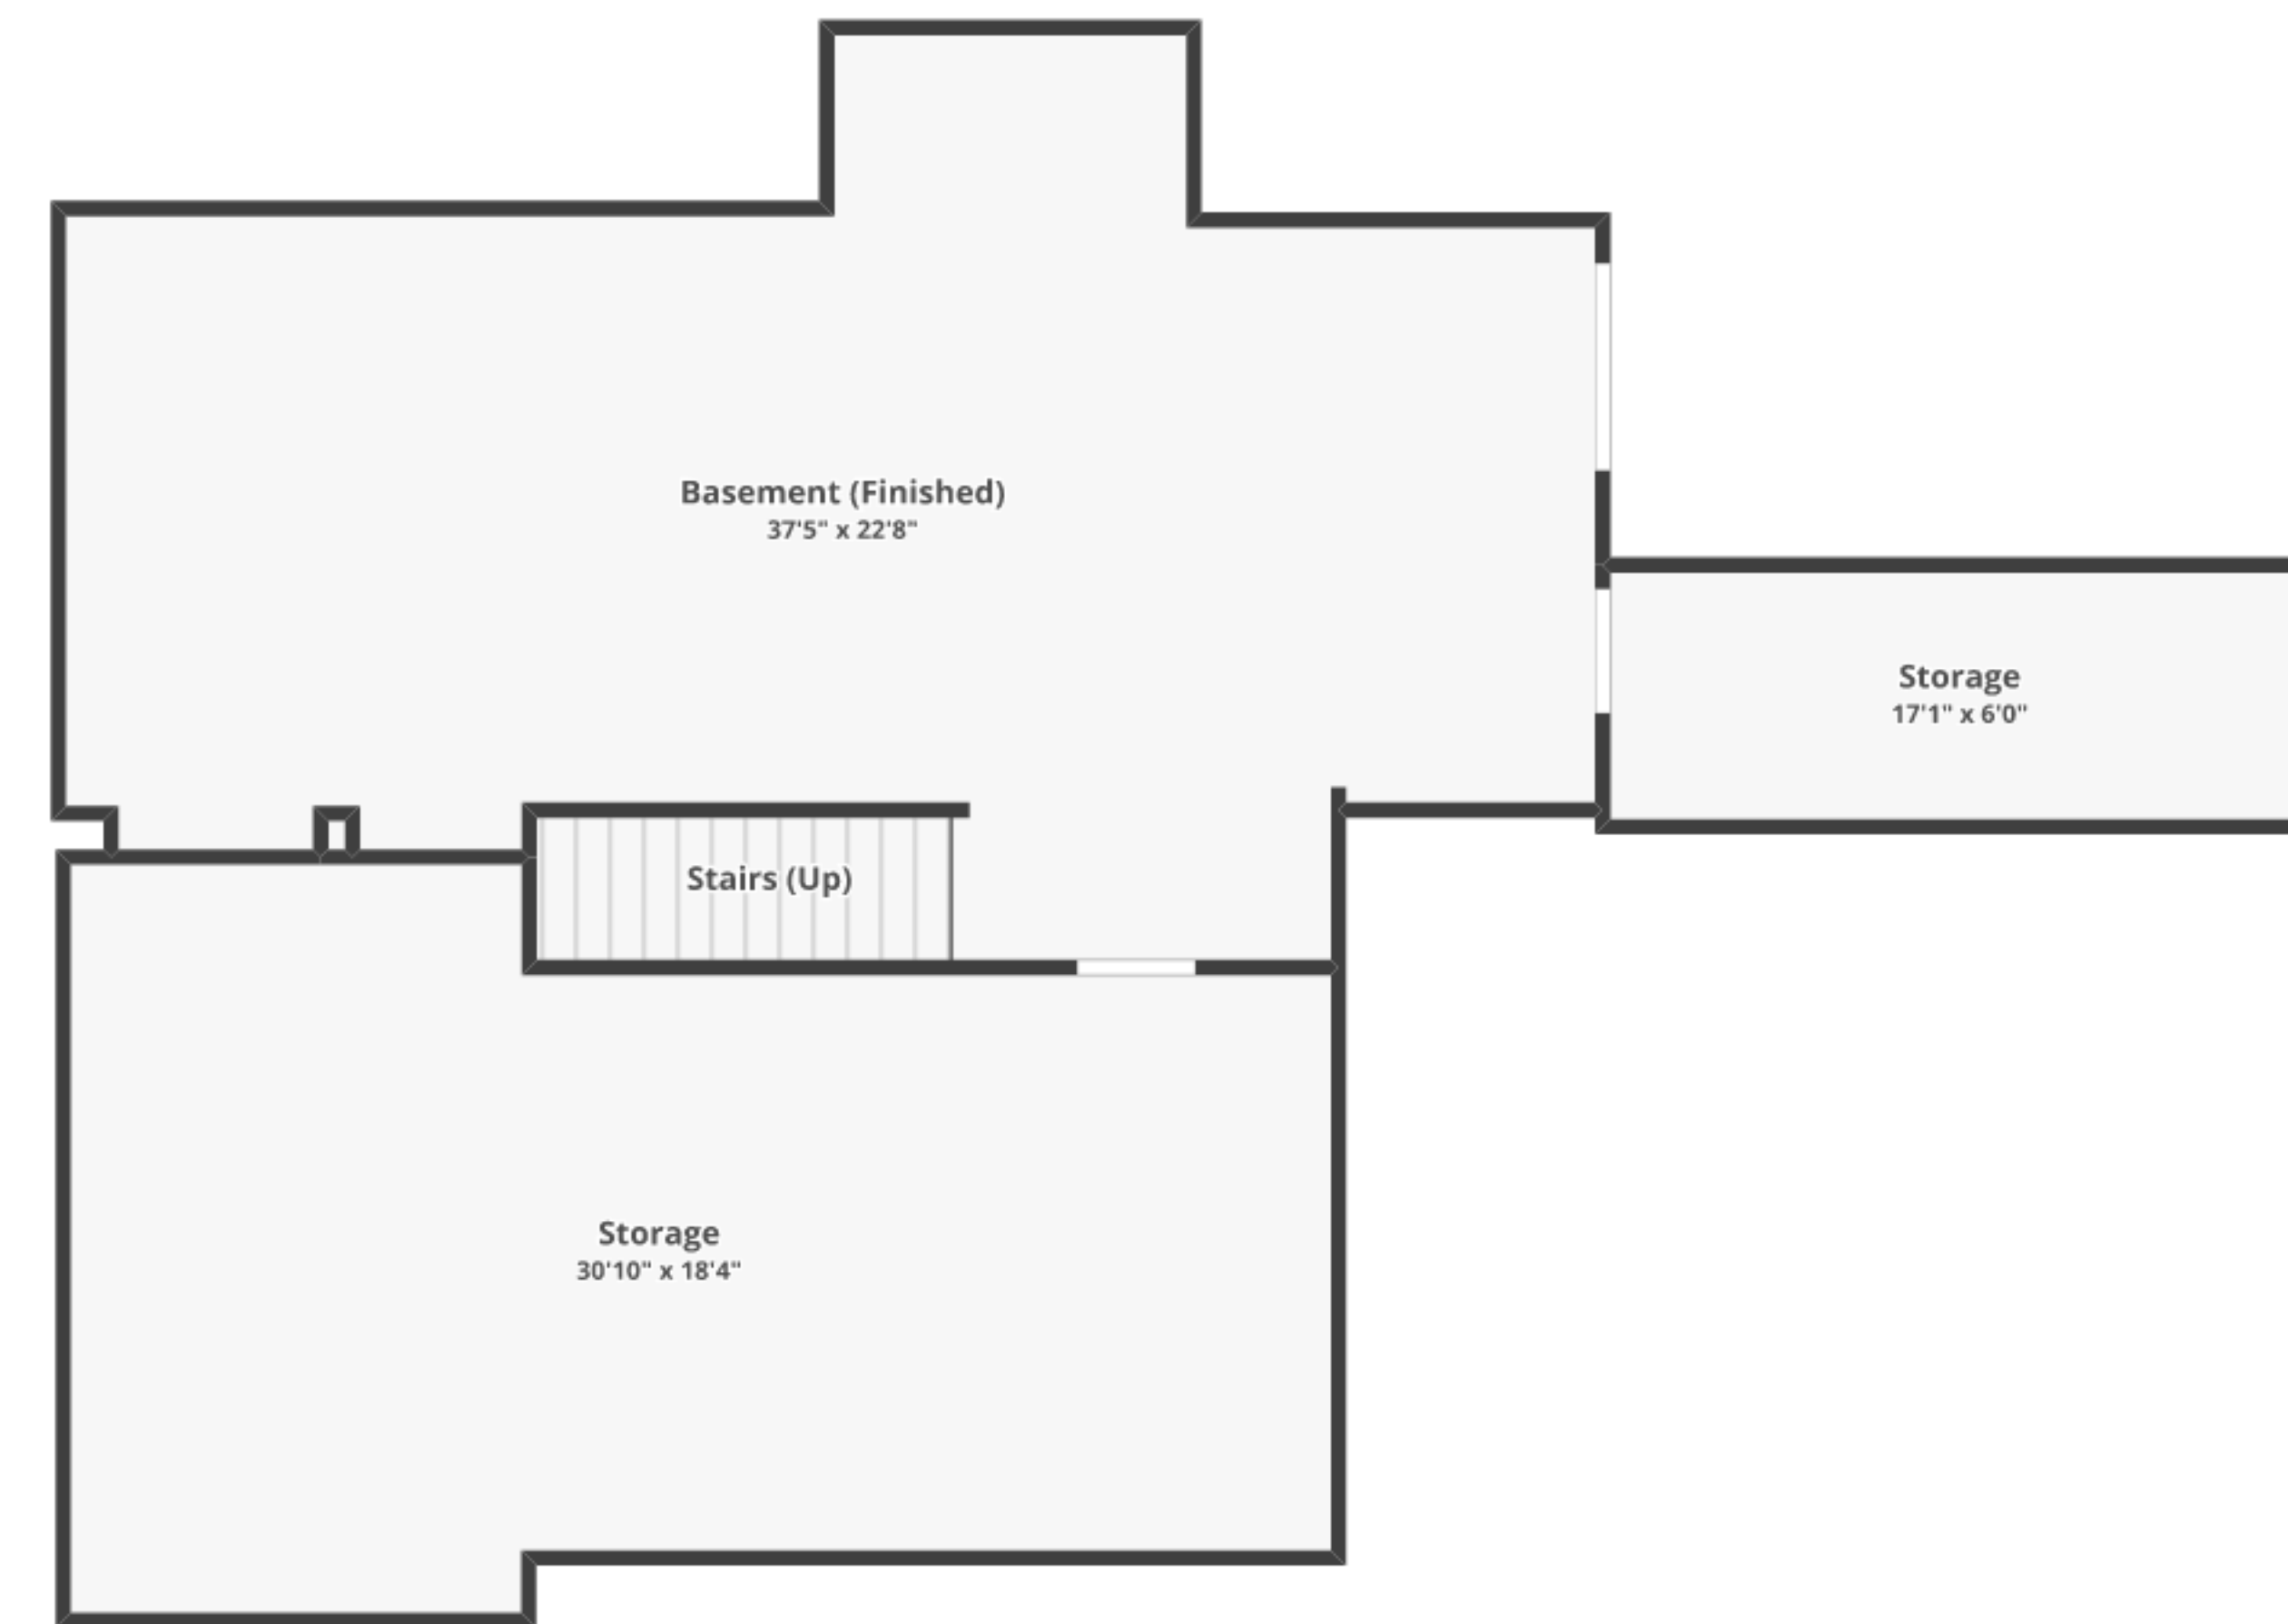

146 Darby Dr, Winchester, VA 22602

Total finished area: ~4,177.71 sq. ft.

FLOOR 1
Finished area: ~1,690.99 sq. ft.

FLOOR 2
Finished area: ~1,282.74 sq. ft.

BASEMENT
Finished area: ~1,203.98 sq. ft.