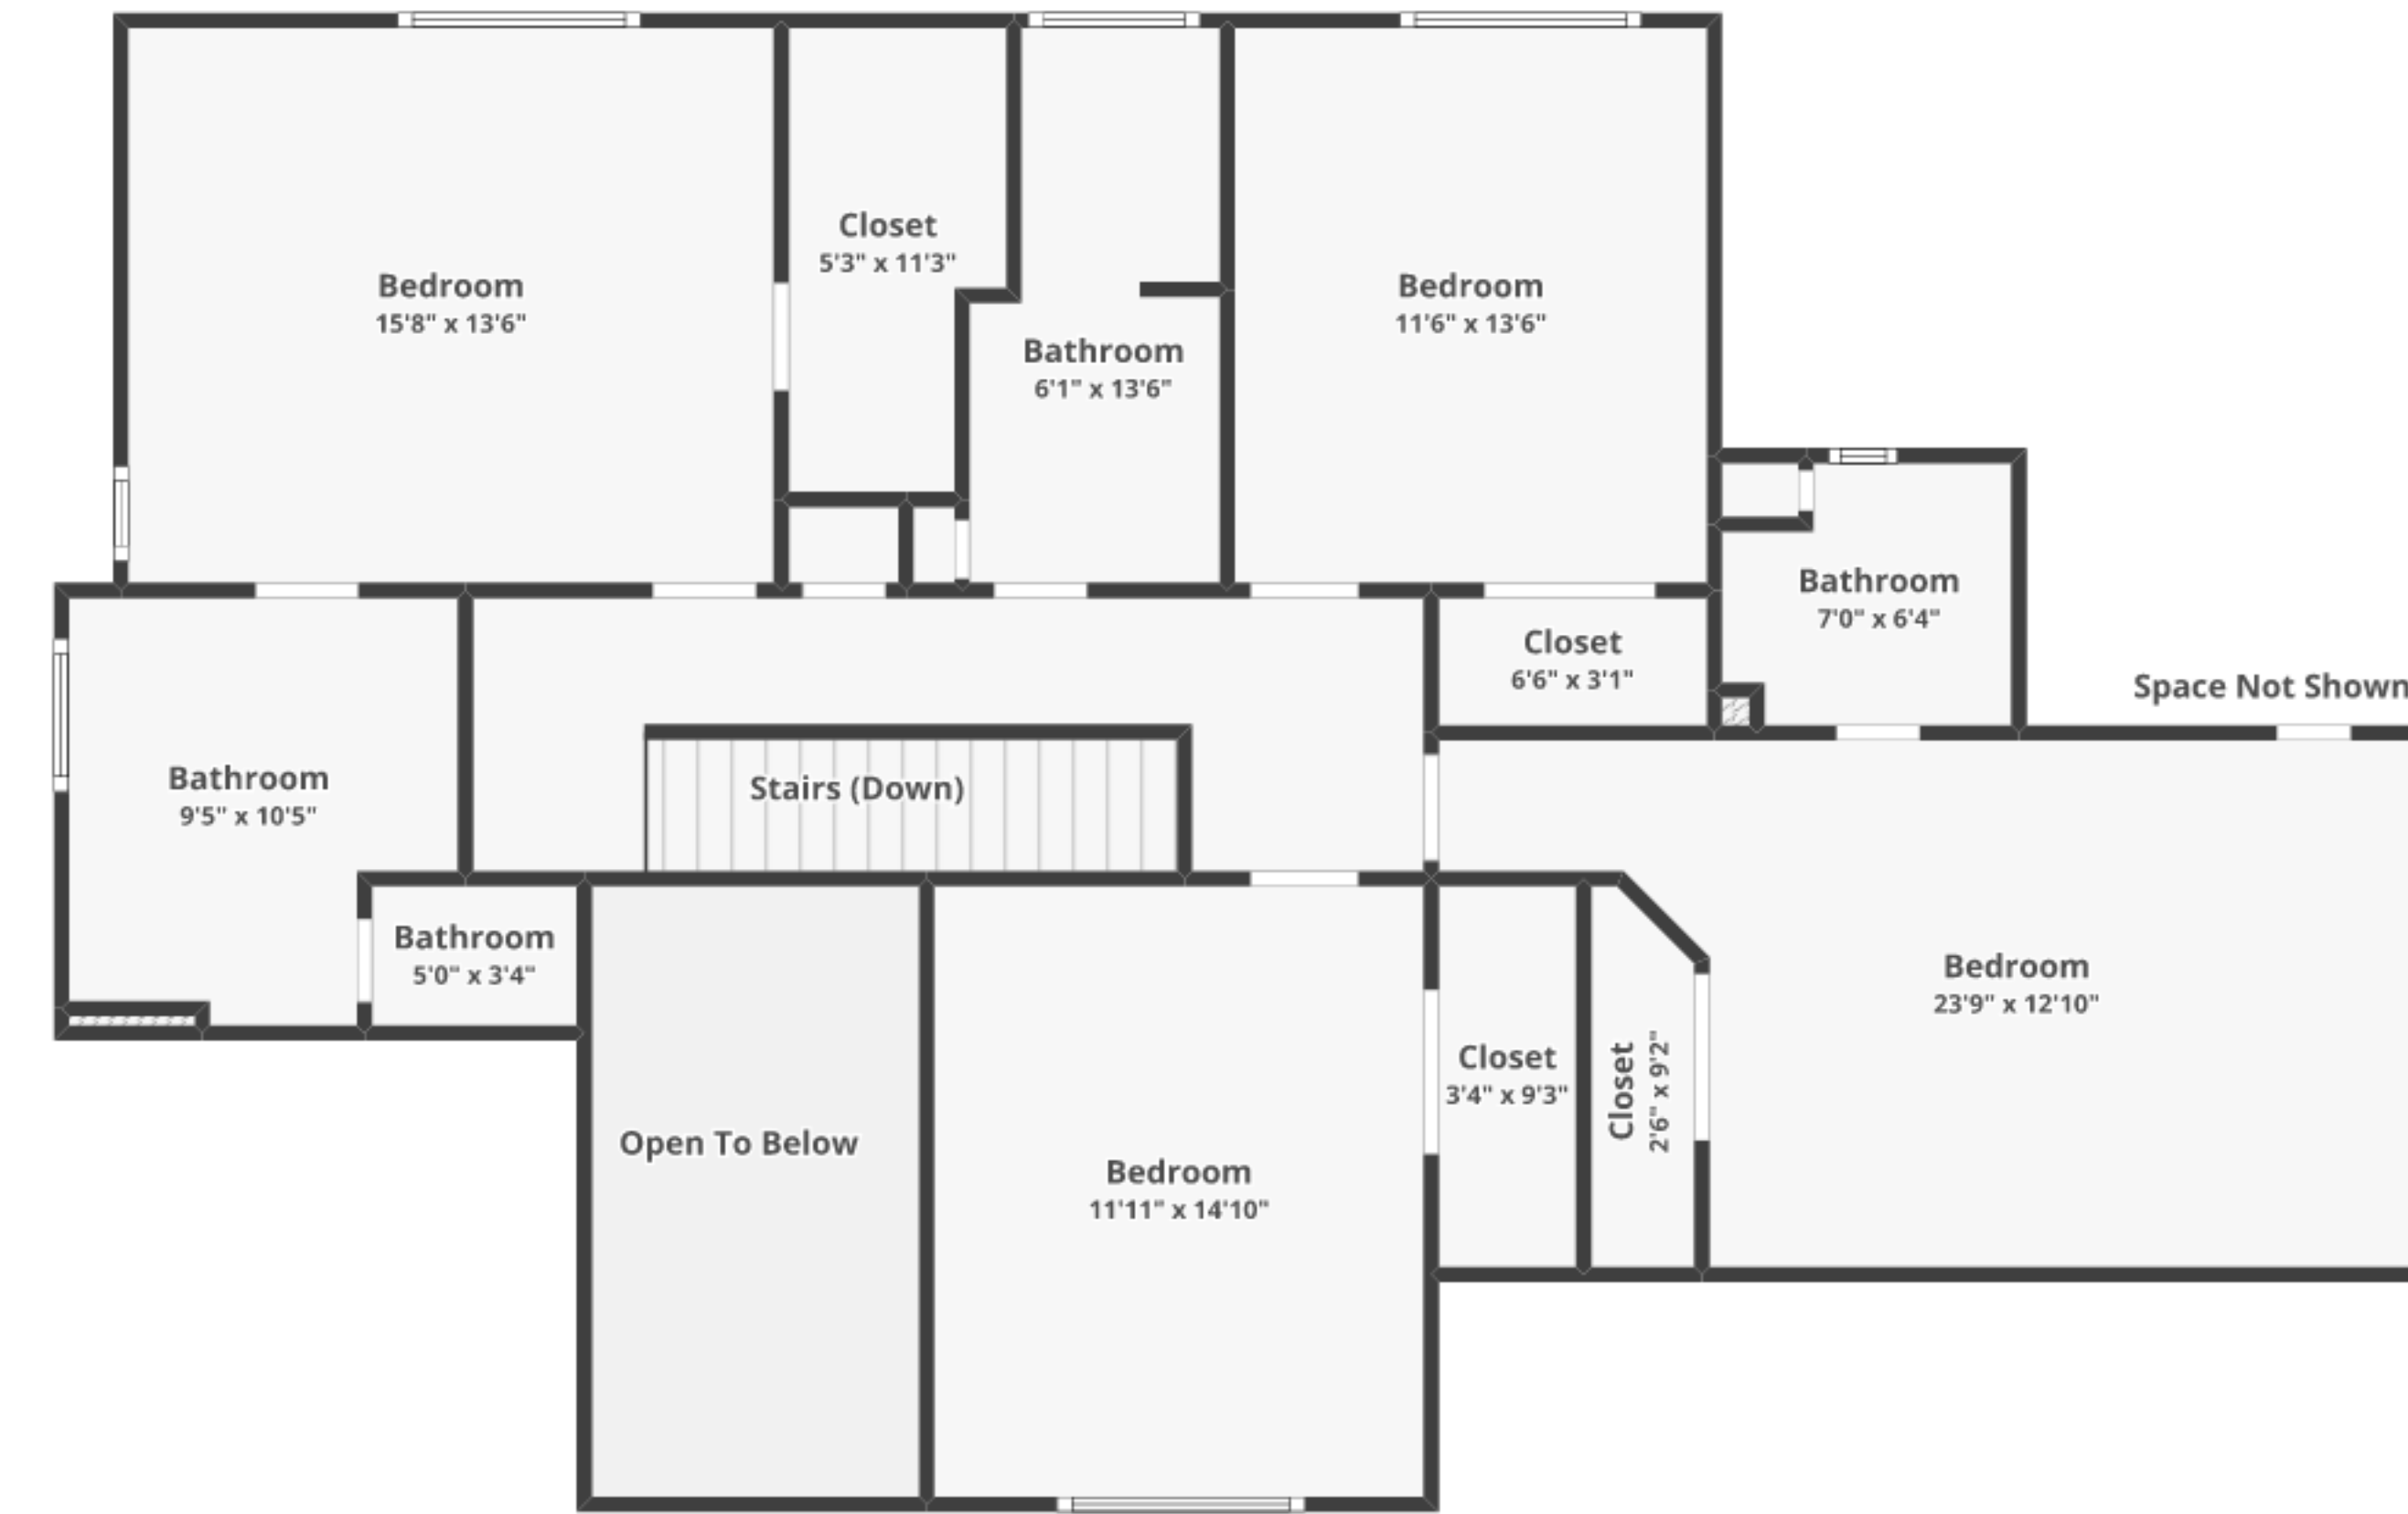

146 Darby Dr, Winchester, VA 22602

Total finished area: ~4,177.71 sq. ft.

FLOOR 1
Finished area: ~1,690.99 sq. ft.

FLOOR 2
Finished area: ~1,282.74 sq. ft.

BASEMENT
Finished area: ~1,203.98 sq. ft.