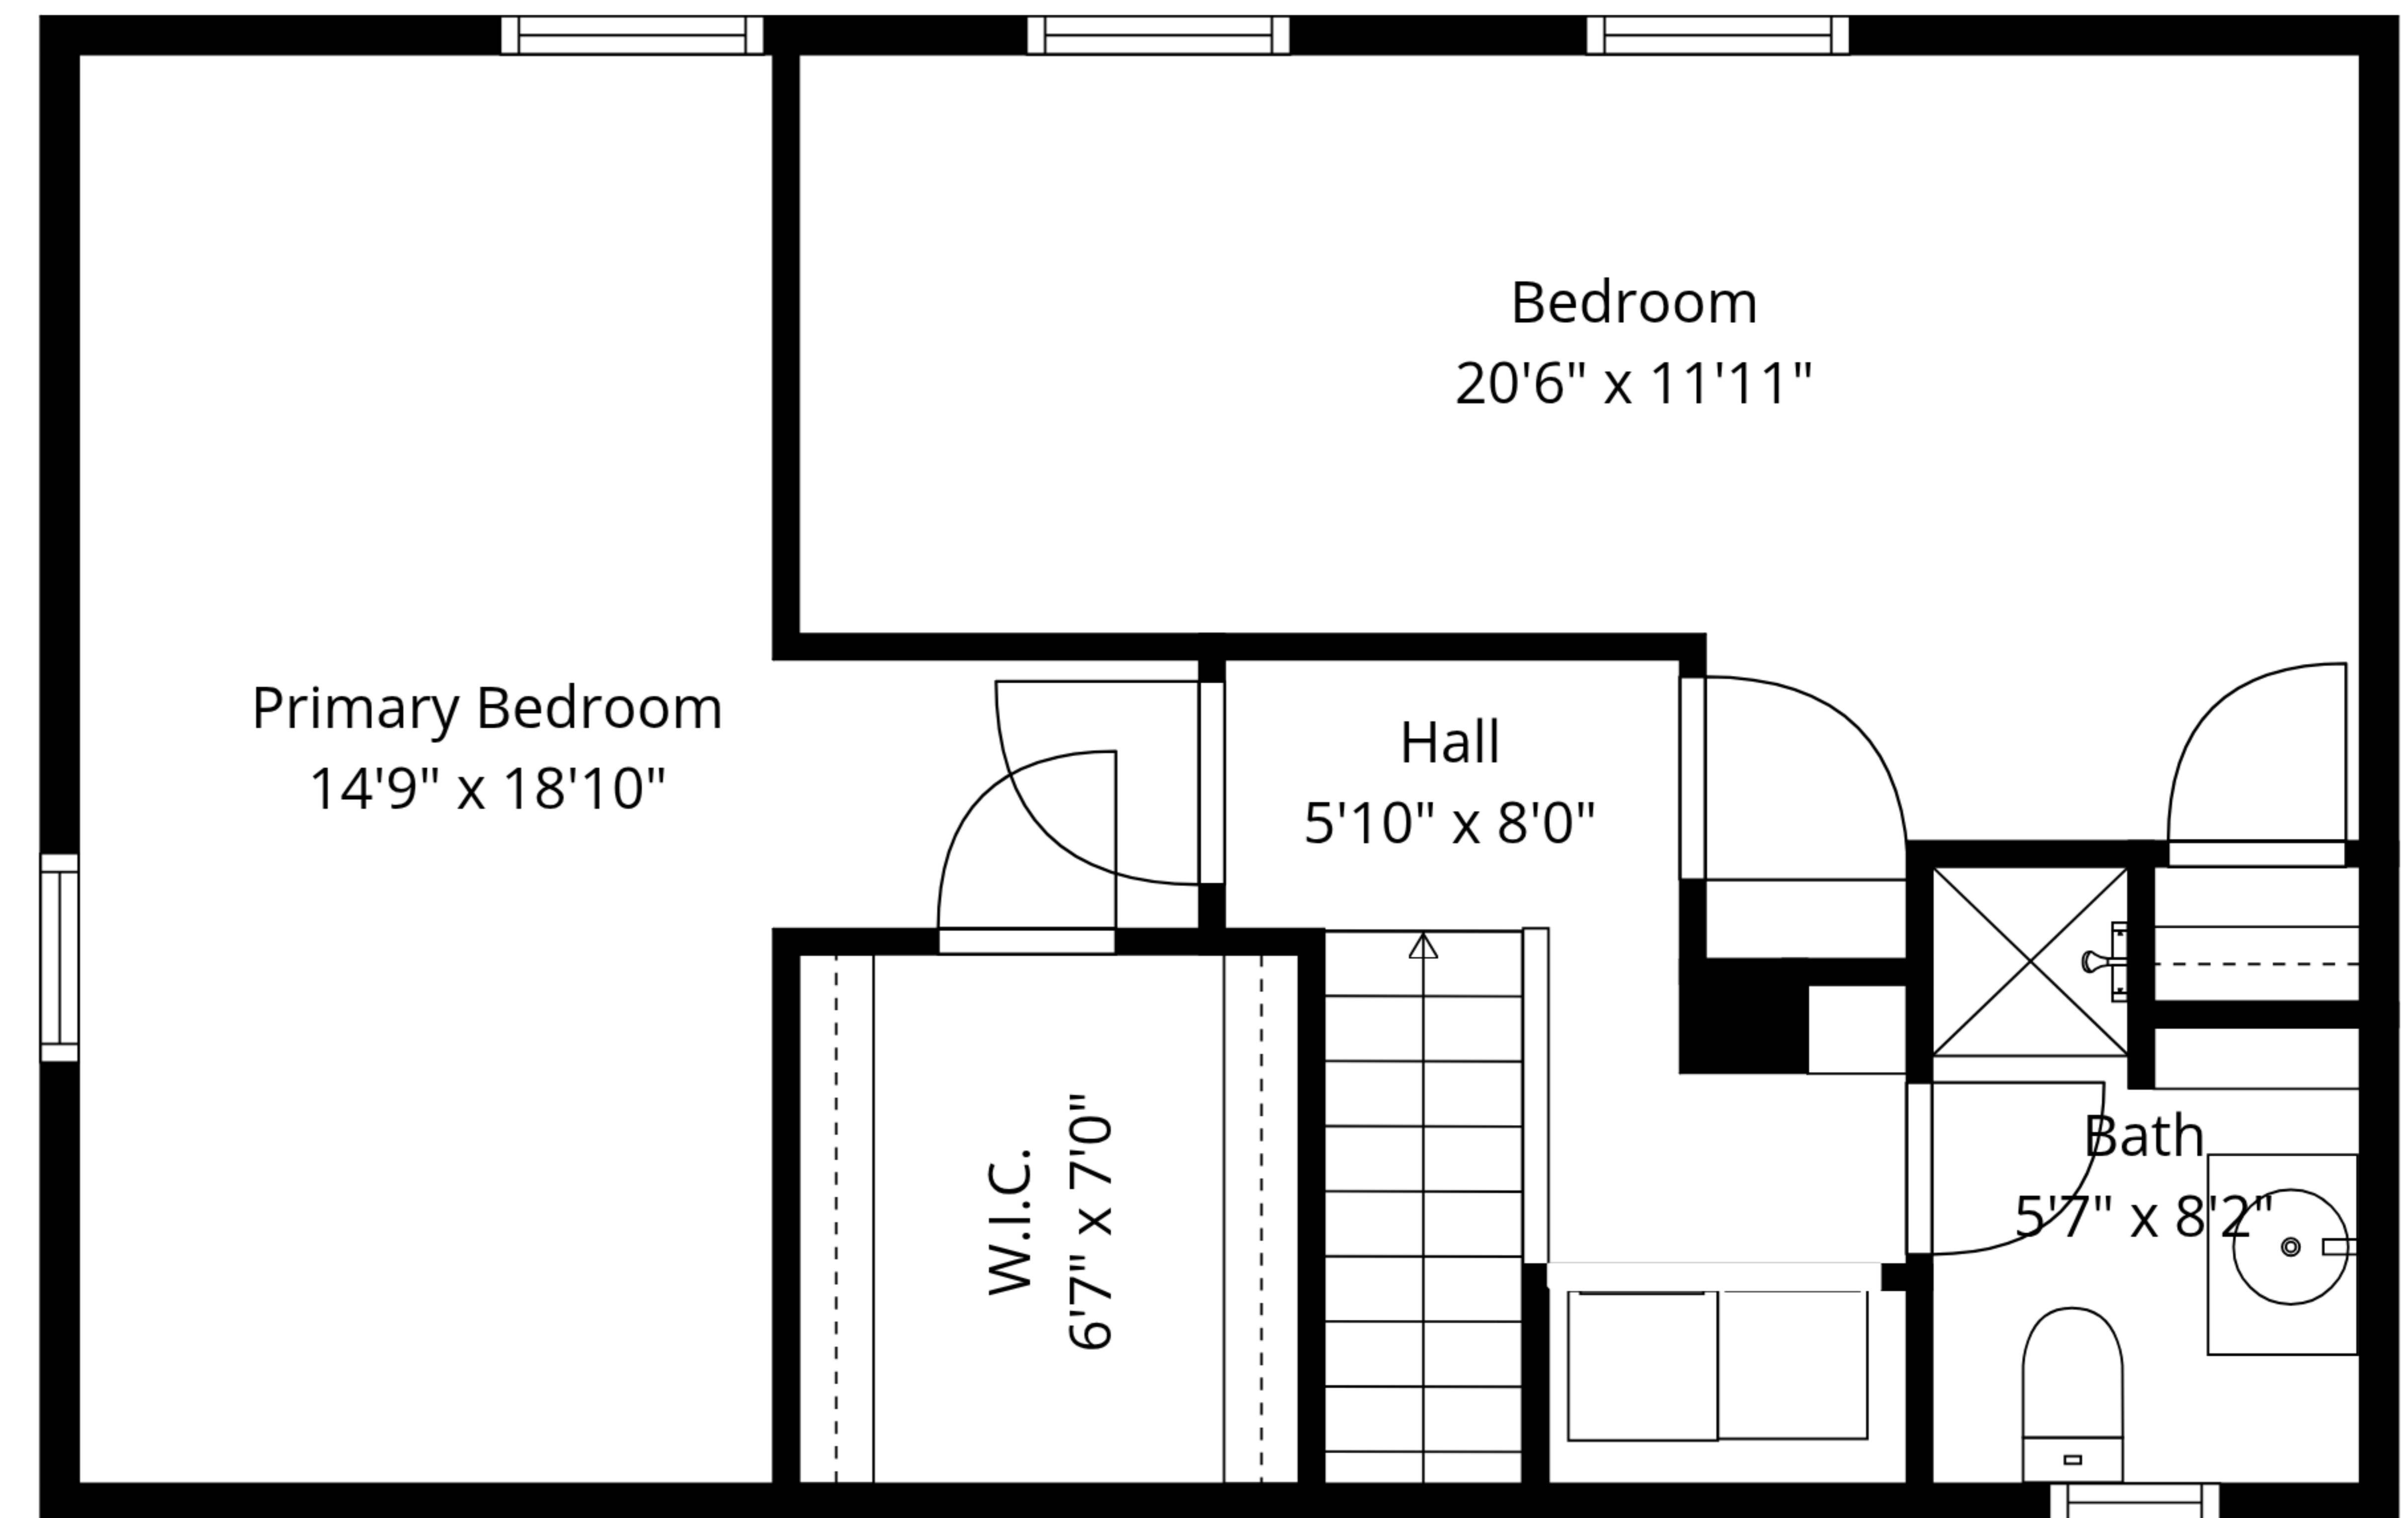

TOTAL: 1239 sq. ft

1st floor: 673 sq. ft, 2nd floor: 566 sq. ft

EXCLUDED AREAS: DECK: 267 sq. ft, UNDEFINED: 21 sq. ft, BAY WINDOW: 8 sq. ft,
WALLS: 103 sq. ft

Measurements Are Approximate - Deemed Highly Reliable But Not Guaranteed

TOTAL: 1239 sq. ft
 1st floor: 673 sq. ft, 2nd floor: 566 sq. ft
 EXCLUDED AREAS: DECK: 267 sq. ft, UNDEFINED: 21 sq. ft, BAY WINDOW: 8 sq. ft,
 WALLS: 103 sq. ft