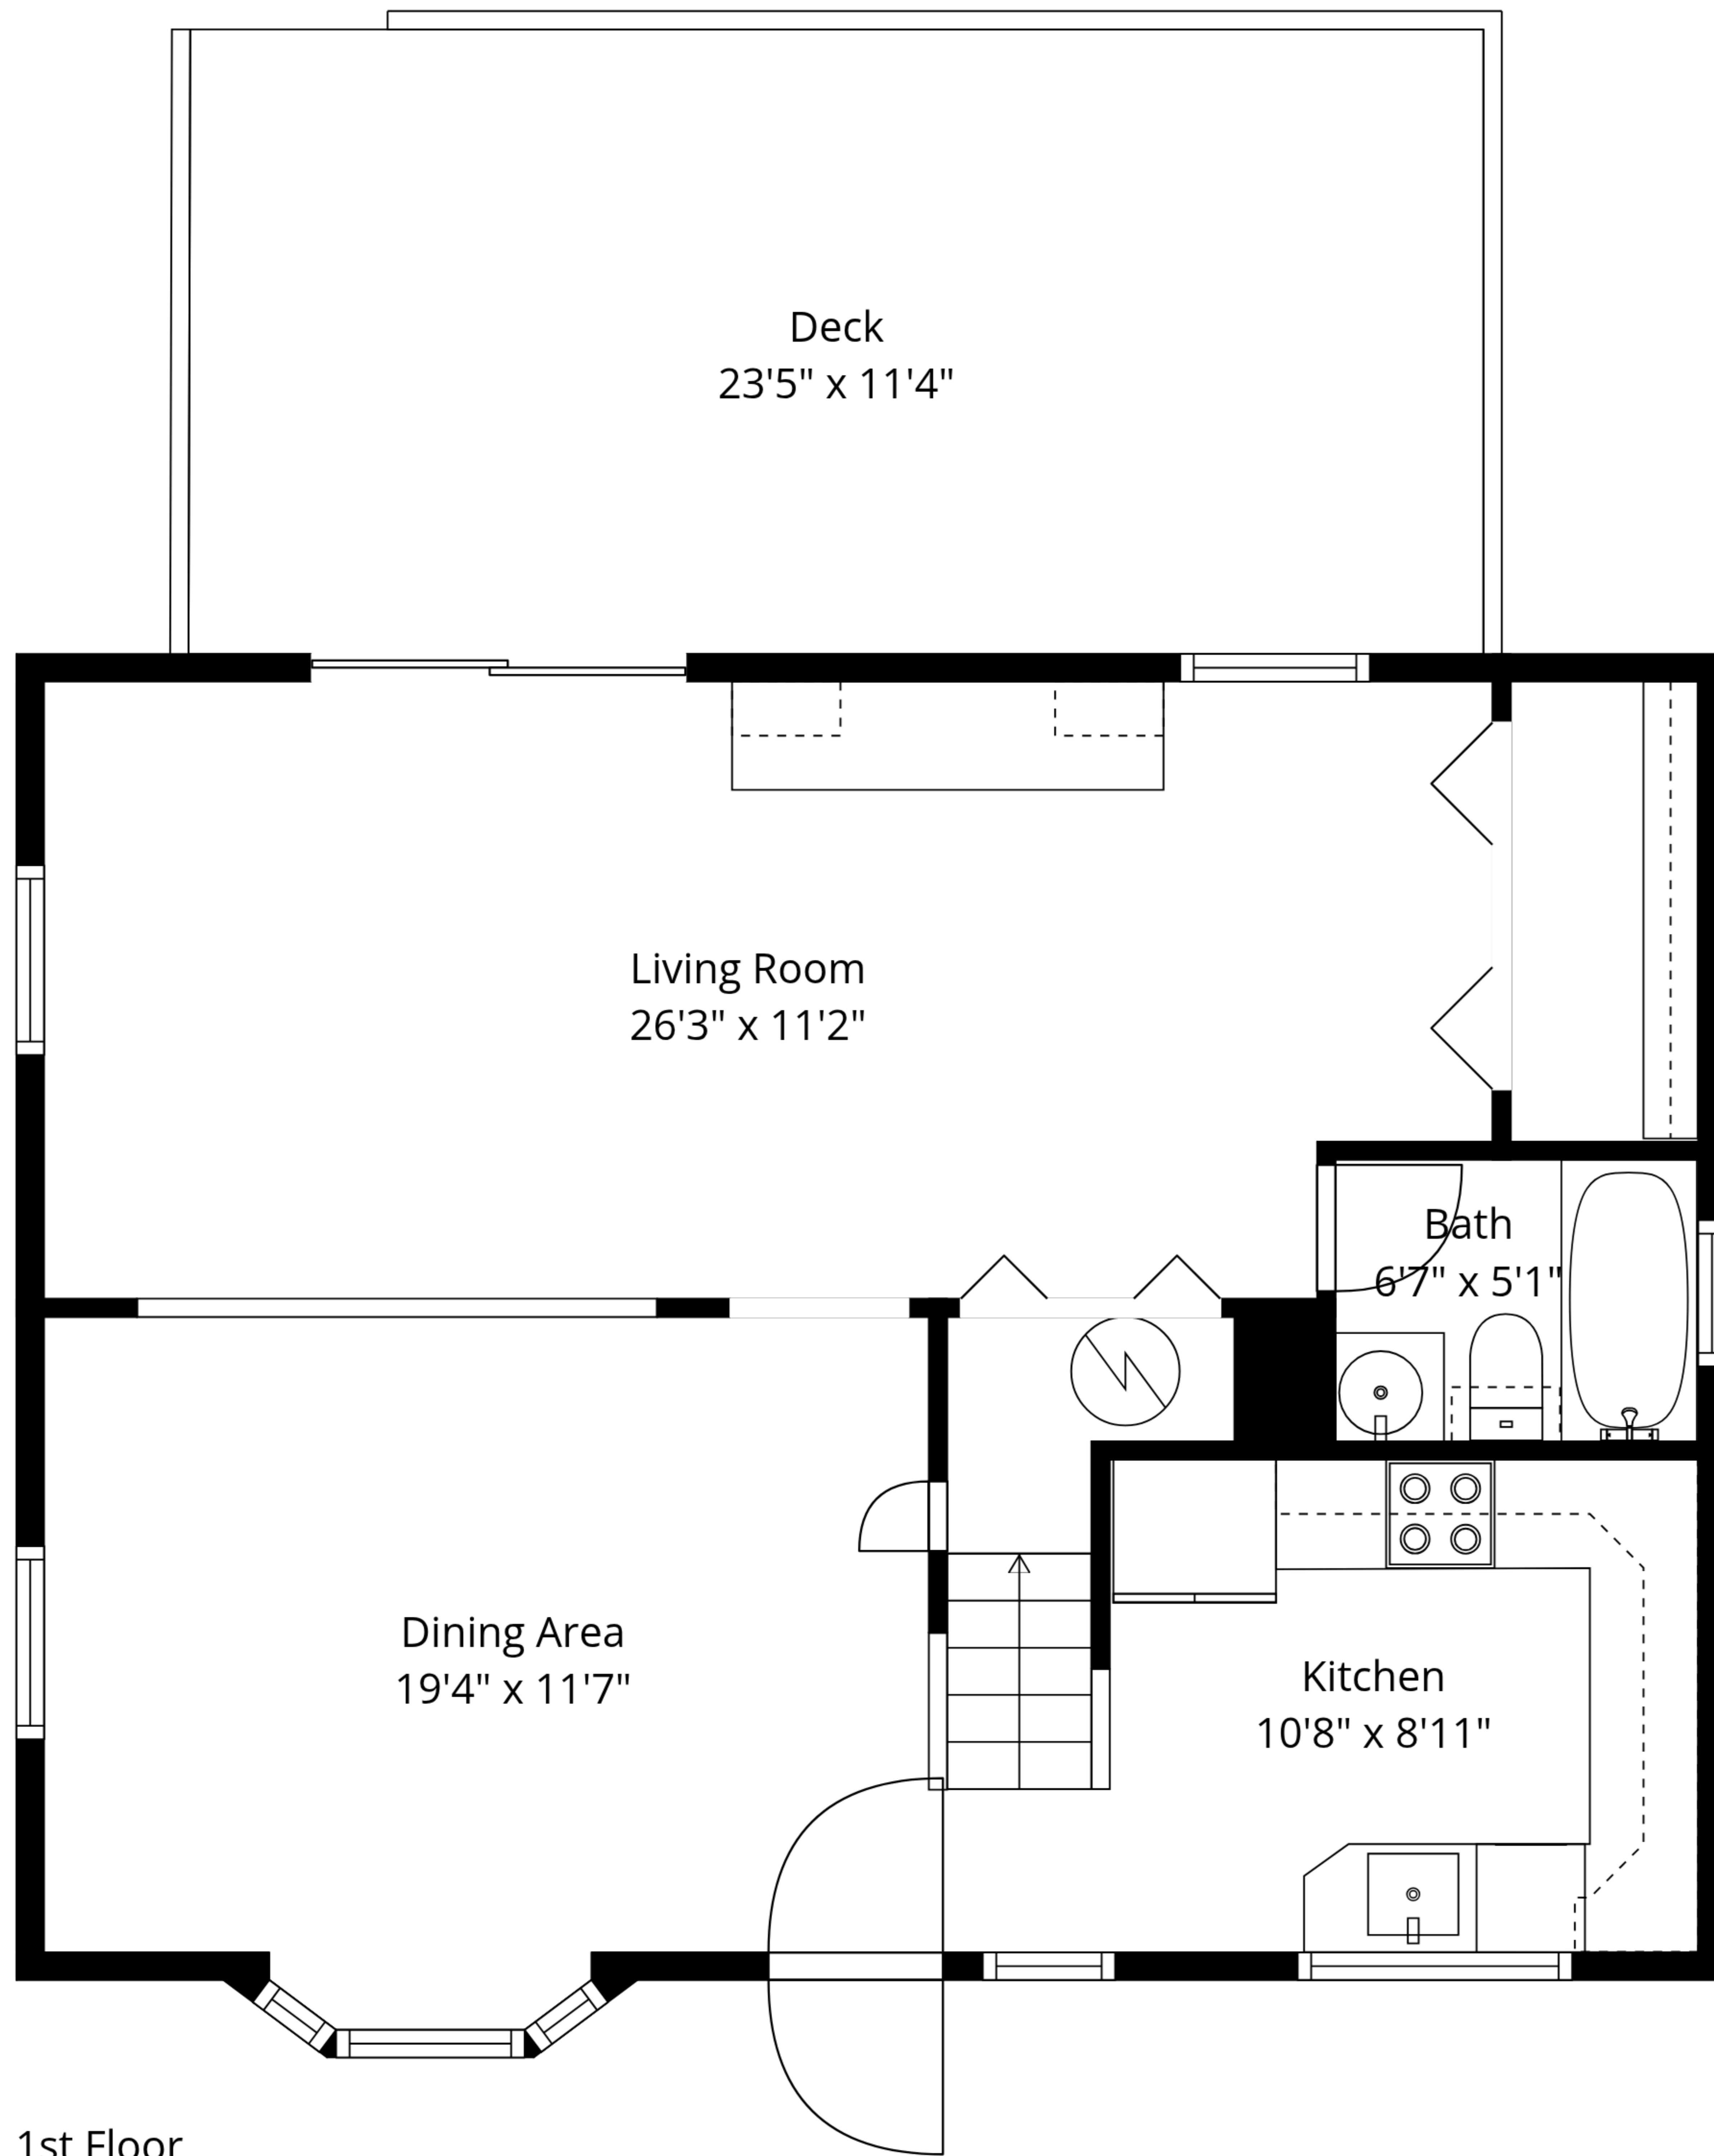

TOTAL: 1239 sq. ft

1st floor: 673 sq. ft, 2nd floor: 566 sq. ft

EXCLUDED AREAS: DECK: 267 sq. ft, UNDEFINED: 21 sq. ft, BAY WINDOW: 8 sq. ft,
WALLS: 103 sq. ft

Measurements Are Approximate - Deemed Highly Reliable But Not Guaranteed

TOTAL: 1239 sq. ft
 1st floor: 673 sq. ft, 2nd floor: 566 sq. ft
 EXCLUDED AREAS: DECK: 267 sq. ft, UNDEFINED: 21 sq. ft, BAY WINDOW: 8 sq. ft,
 WALLS: 103 sq. ft