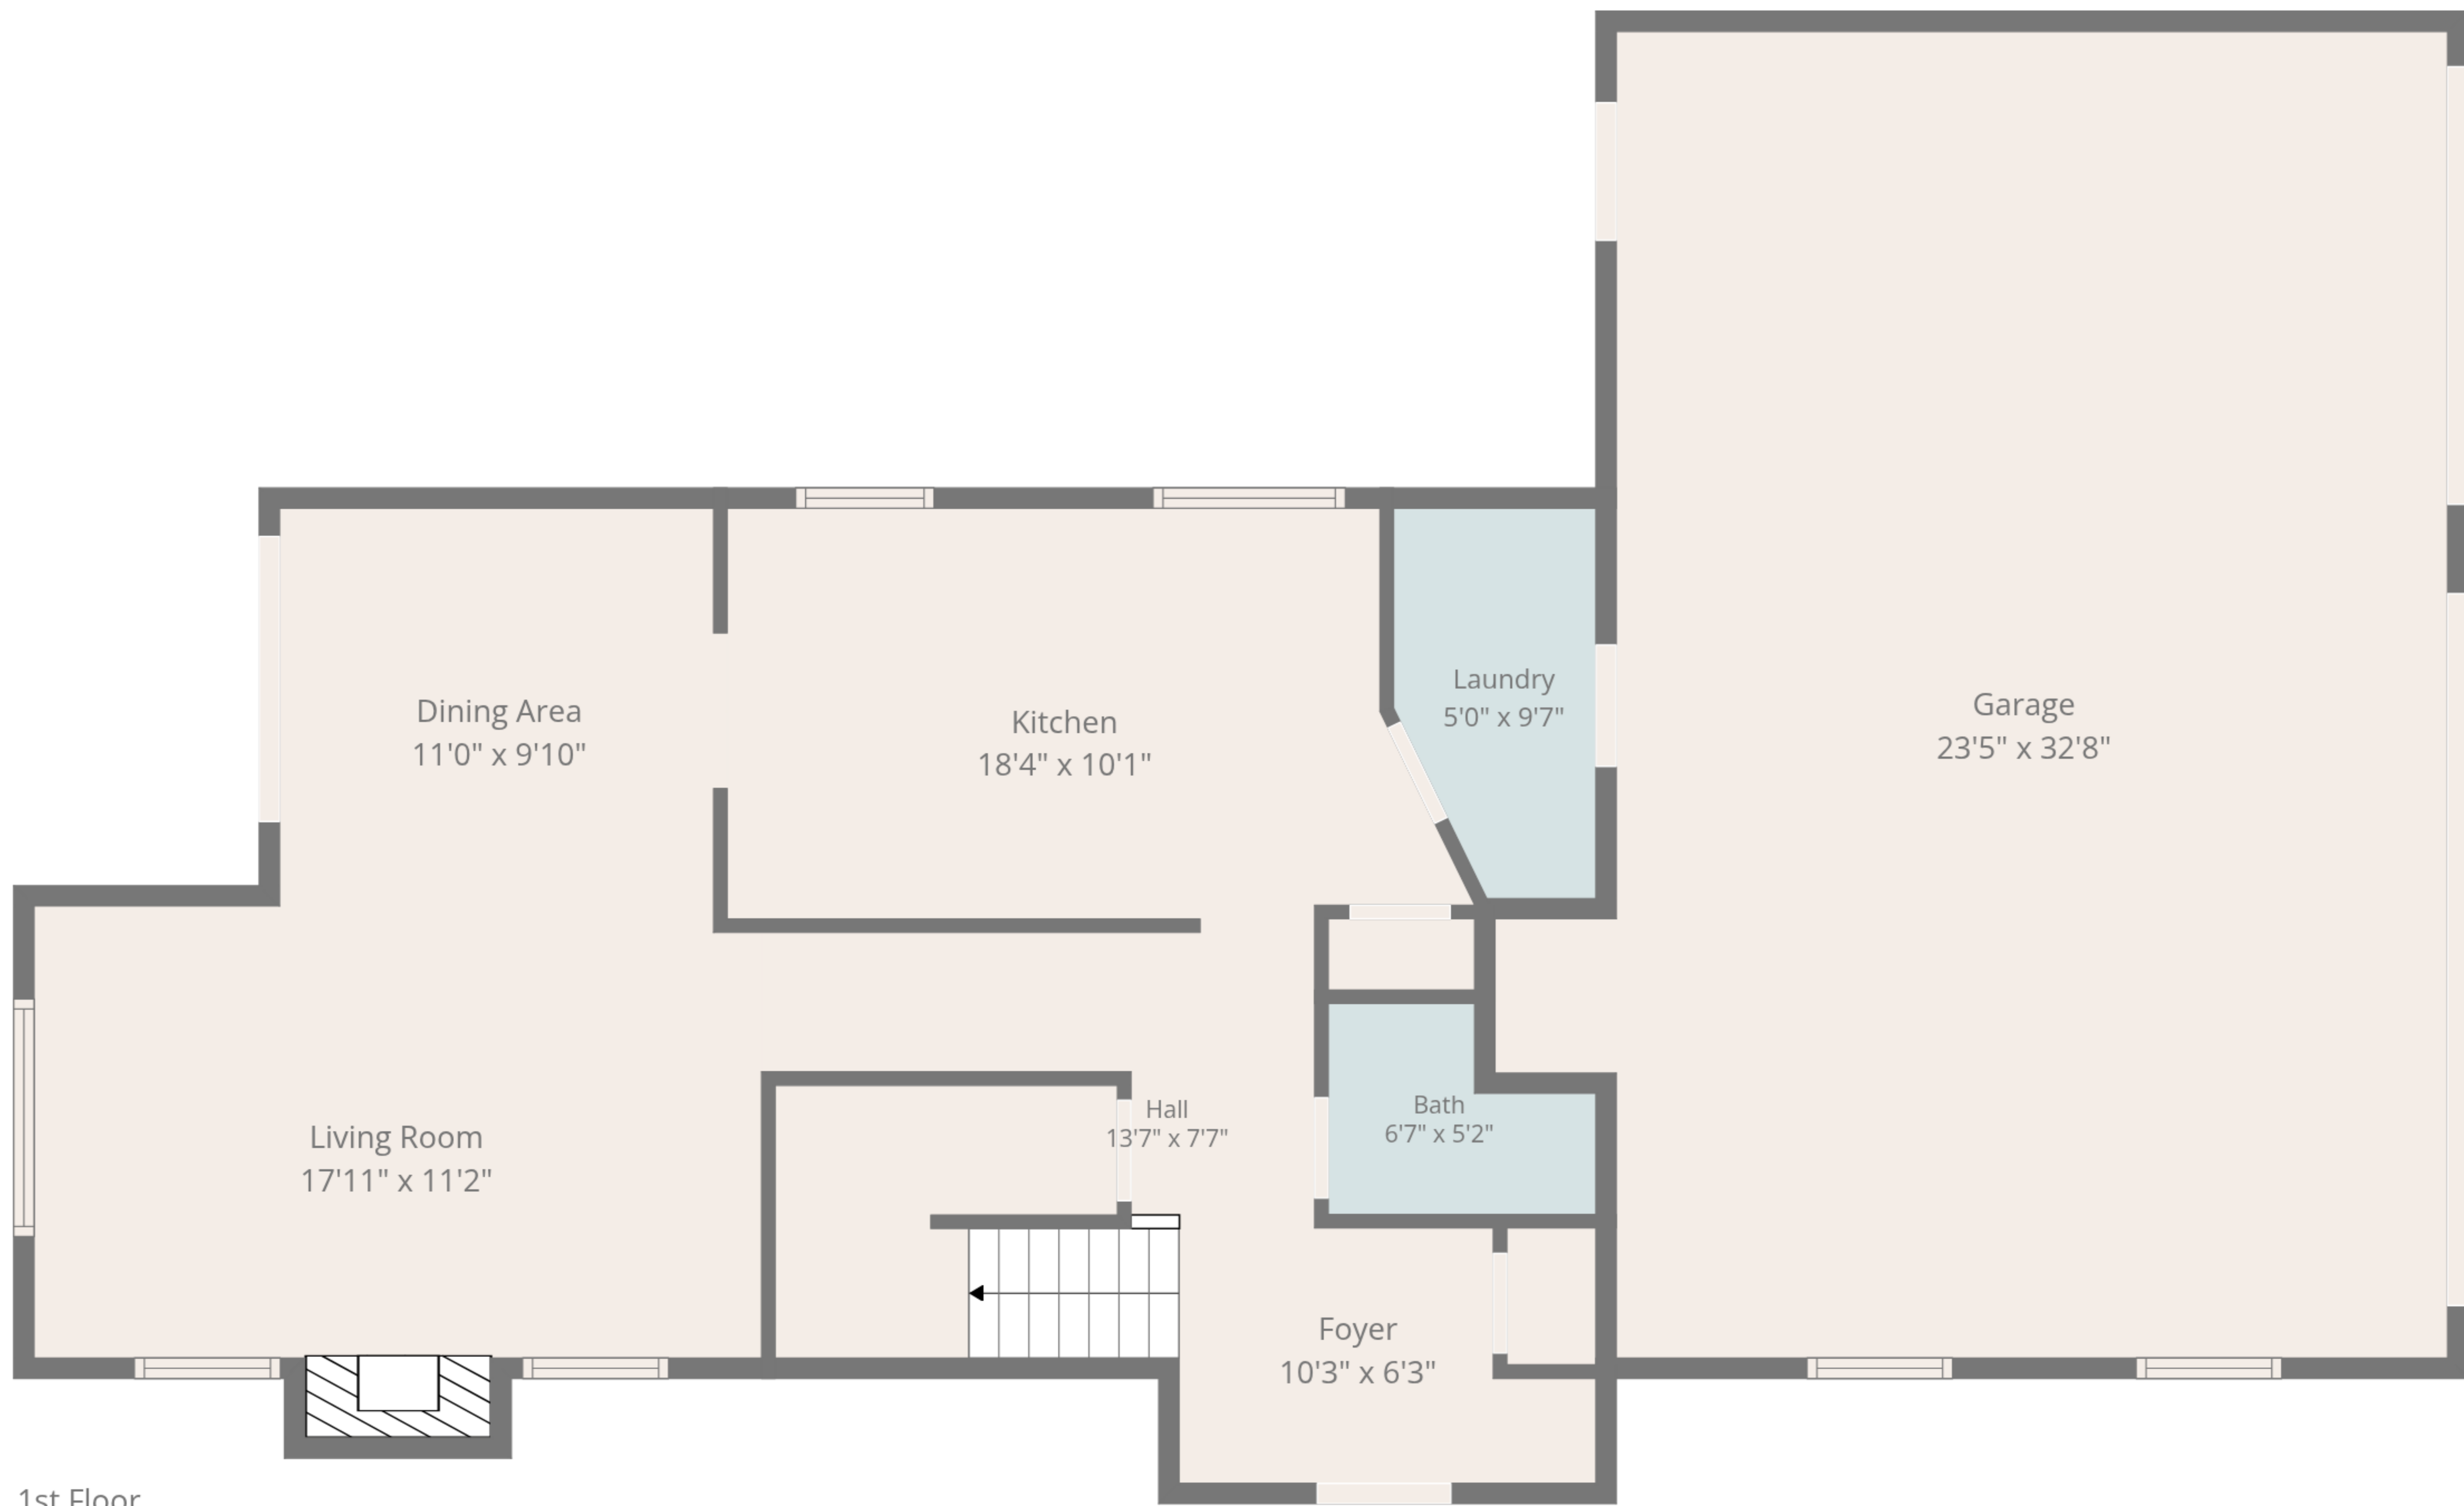

**Total: 1429 sq. ft**

1st Floor: 765 sq. Ft, 2nd Floor: 664 sq. ft

Excluded Areas: Garage: 680 sq. Ft, Fireplace: 11 sq. Ft, Walls: 168 sq. ft

**Total: 1429 sq. ft**

1st Floor: 765 sq. Ft, 2nd Floor: 664 sq. ft

Excluded Areas: Garage: 680 sq. Ft, Fireplace: 11 sq. Ft, Walls: 168 sq. ft

1st Floor

2nd Floor

**Total: 1429 sq. ft**  
 1st Floor: 765 sq. Ft, 2nd Floor: 664 sq. ft  
 Excluded Areas: Garage: 680 sq. Ft, Fireplace: 11 sq. Ft, Walls: 168 sq. ft