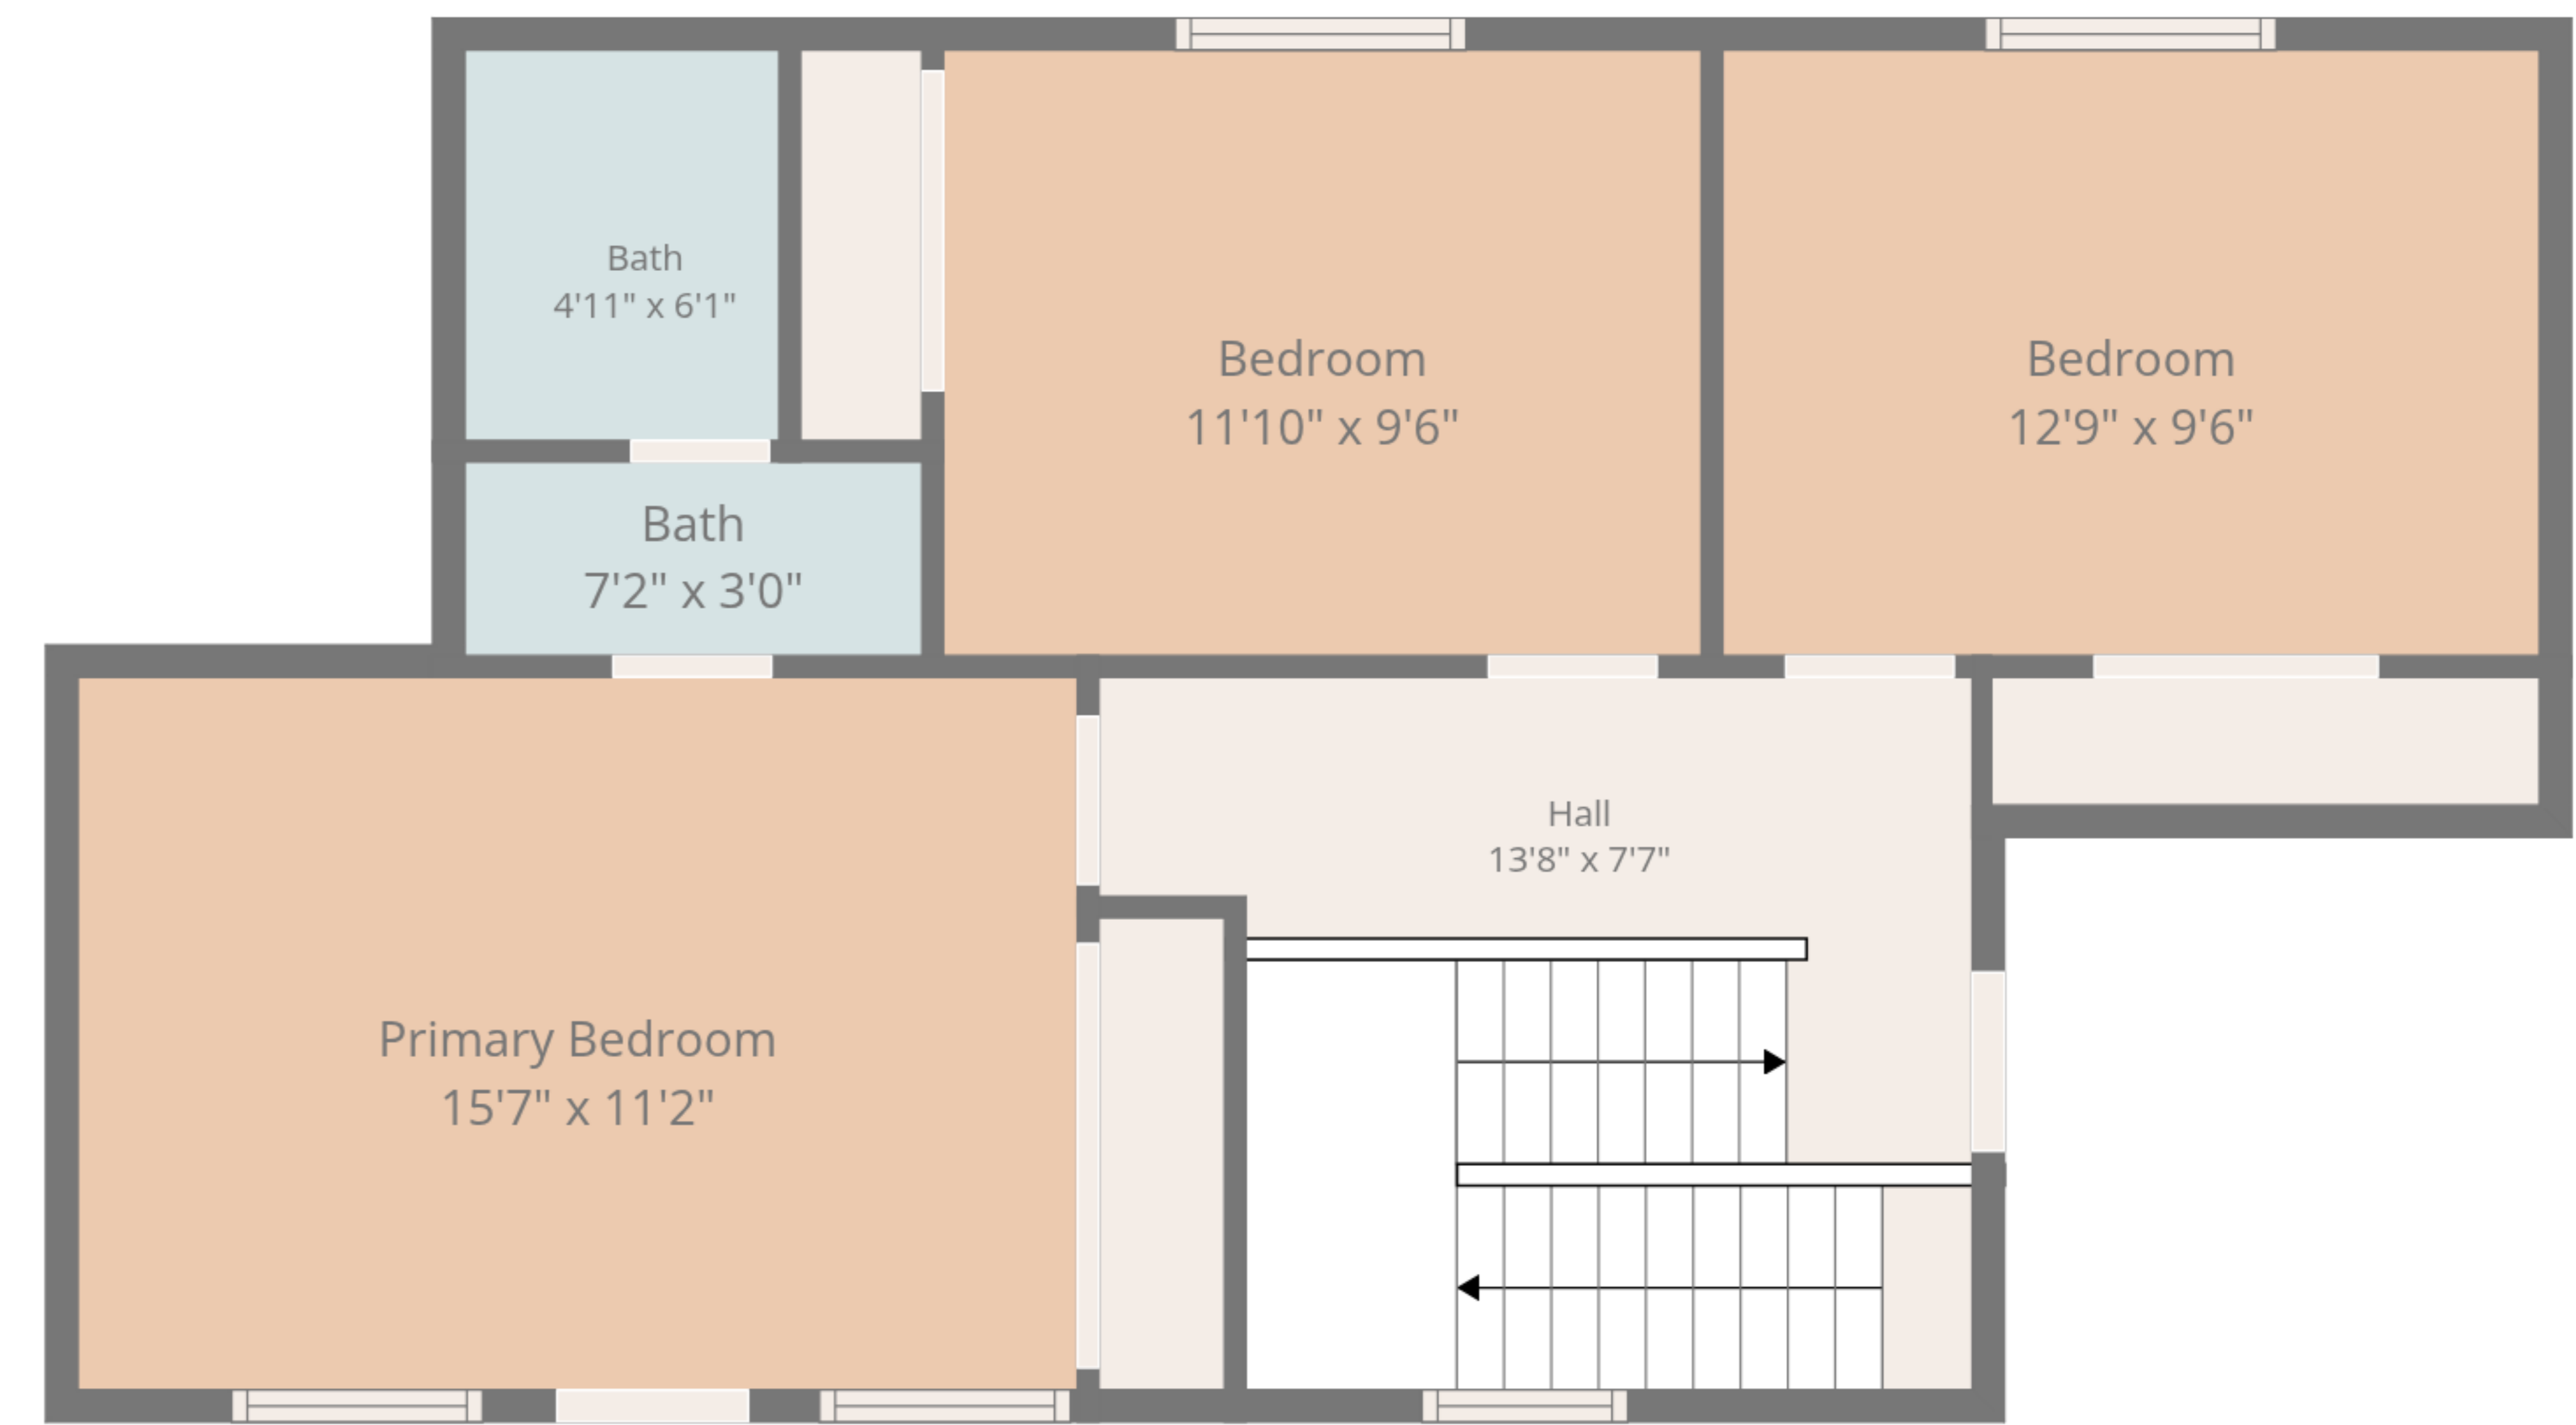

**Total: 1429 sq. ft**

1st Floor: 765 sq. Ft, 2nd Floor: 664 sq. ft

Excluded Areas: Garage: 680 sq. Ft, Fireplace: 11 sq. Ft, Walls: 168 sq. ft

**Total: 1429 sq. ft**

1st Floor: 765 sq. Ft, 2nd Floor: 664 sq. ft

Excluded Areas: Garage: 680 sq. Ft, Fireplace: 11 sq. Ft, Walls: 168 sq. ft

1st Floor

2nd Floor

**Total: 1429 sq. ft**  
 1st Floor: 765 sq. Ft, 2nd Floor: 664 sq. ft  
 Excluded Areas: Garage: 680 sq. Ft, Fireplace: 11 sq. Ft, Walls: 168 sq. ft