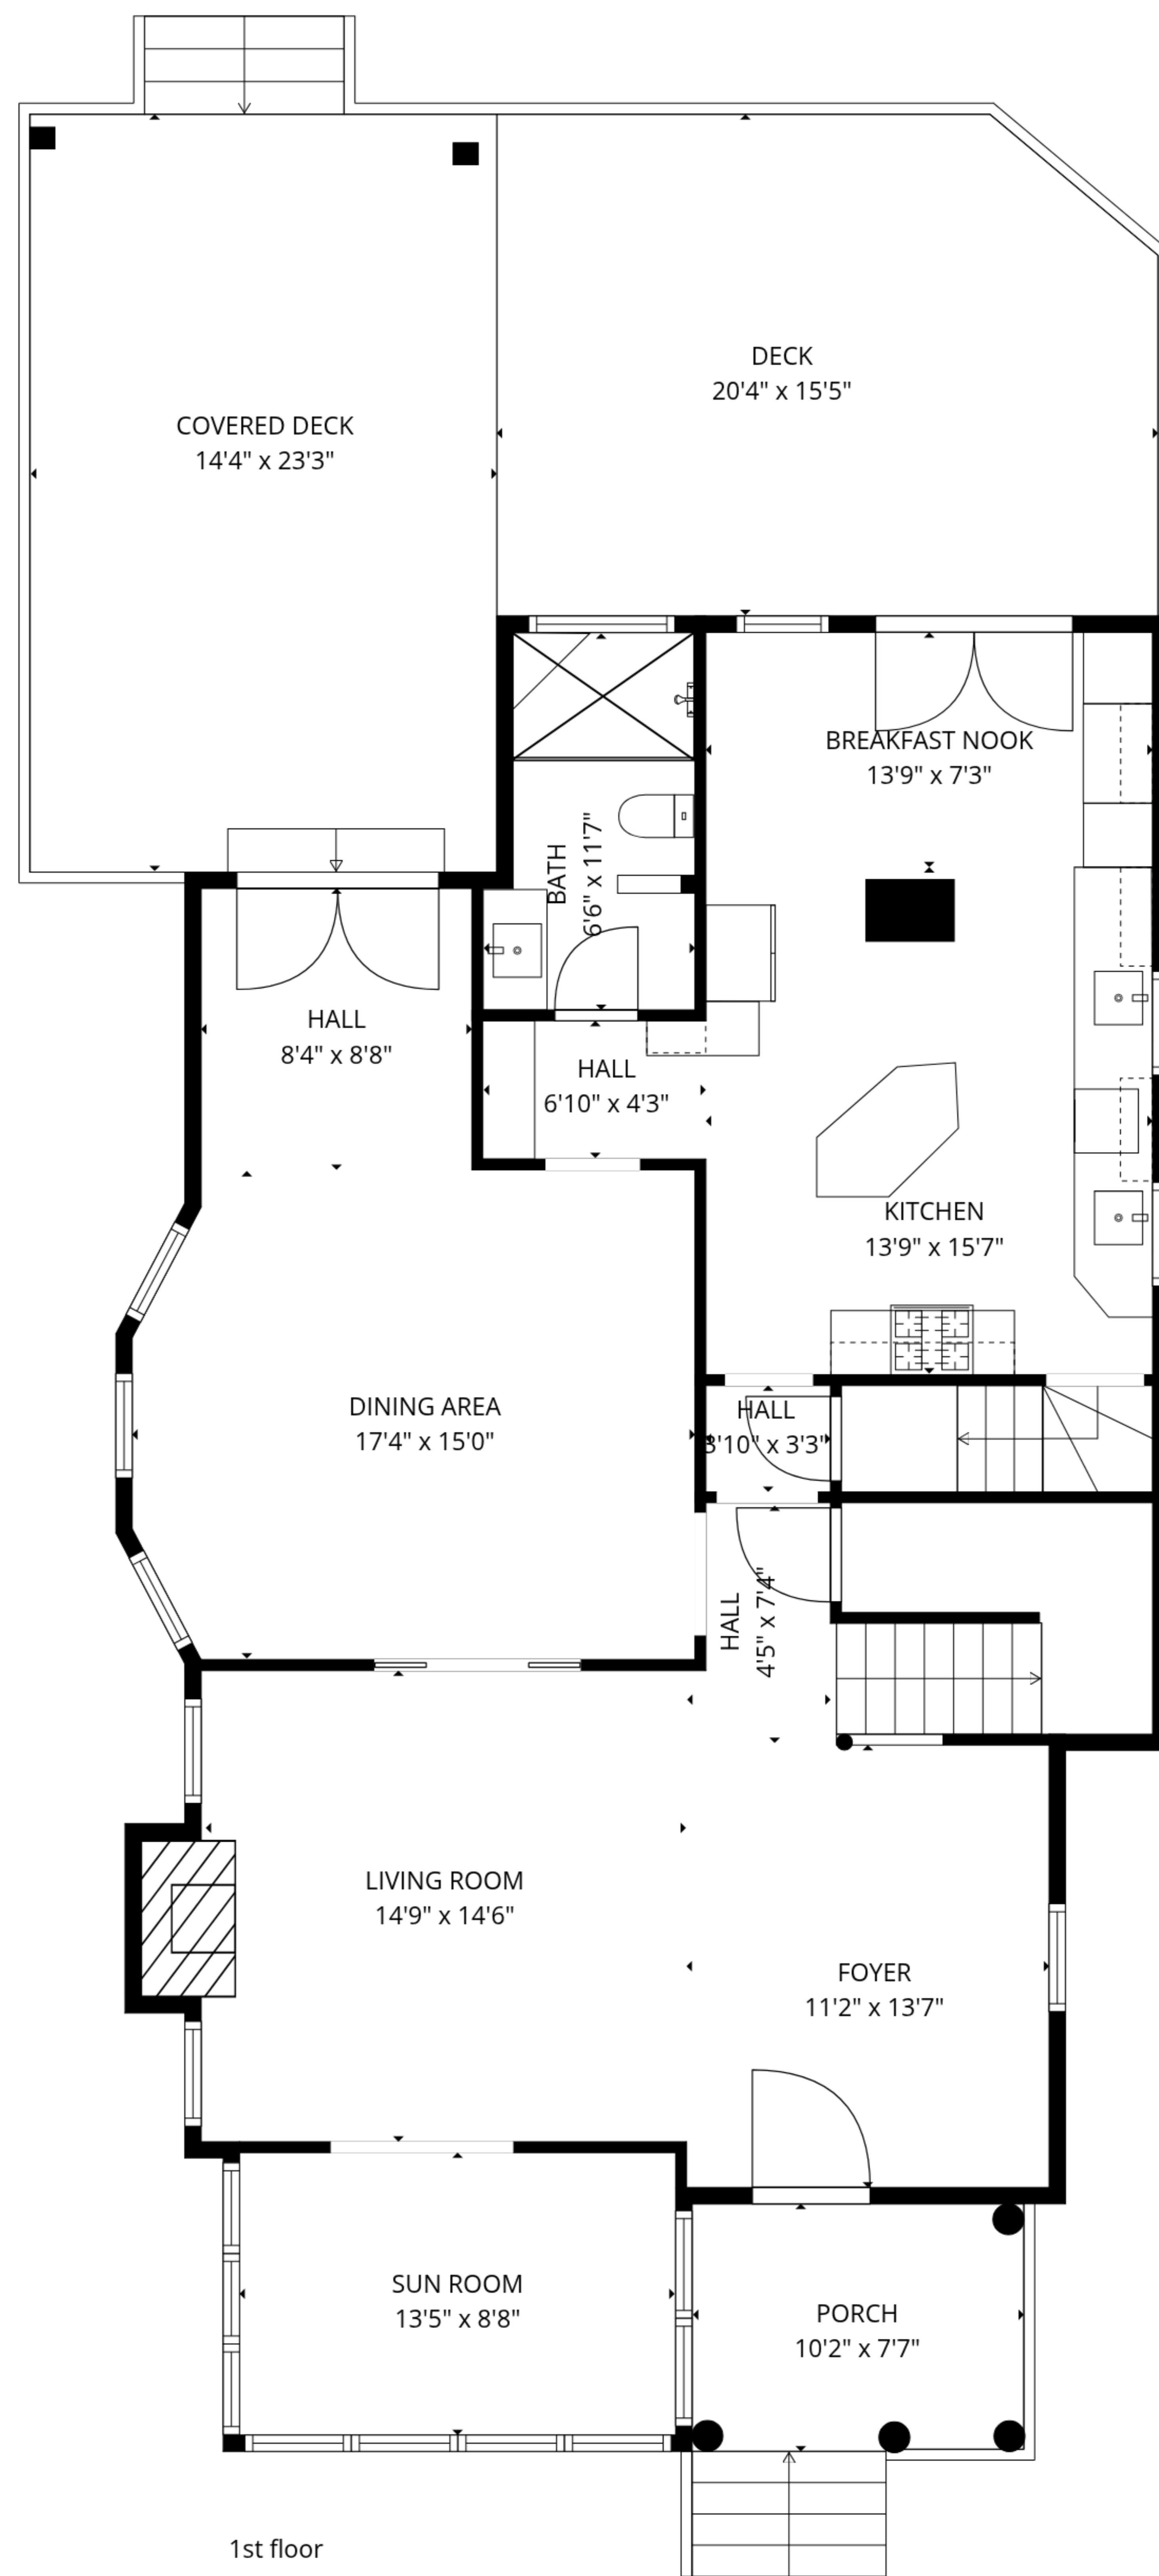

TOTAL: 2683 sq. ft

1st floor: 1404 sq. ft, 2nd floor: 1279 sq. ft

EXCLUDED AREAS: PORCH: 100 sq. ft, COVERED DECK: 353 sq. ft, DECK: 303 sq. ft,
 FIREPLACE: 11 sq. ft, BALCONY: 182 sq. ft, BAY WINDOW: 9 sq. ft,
 WALLS: 163 sq. ft