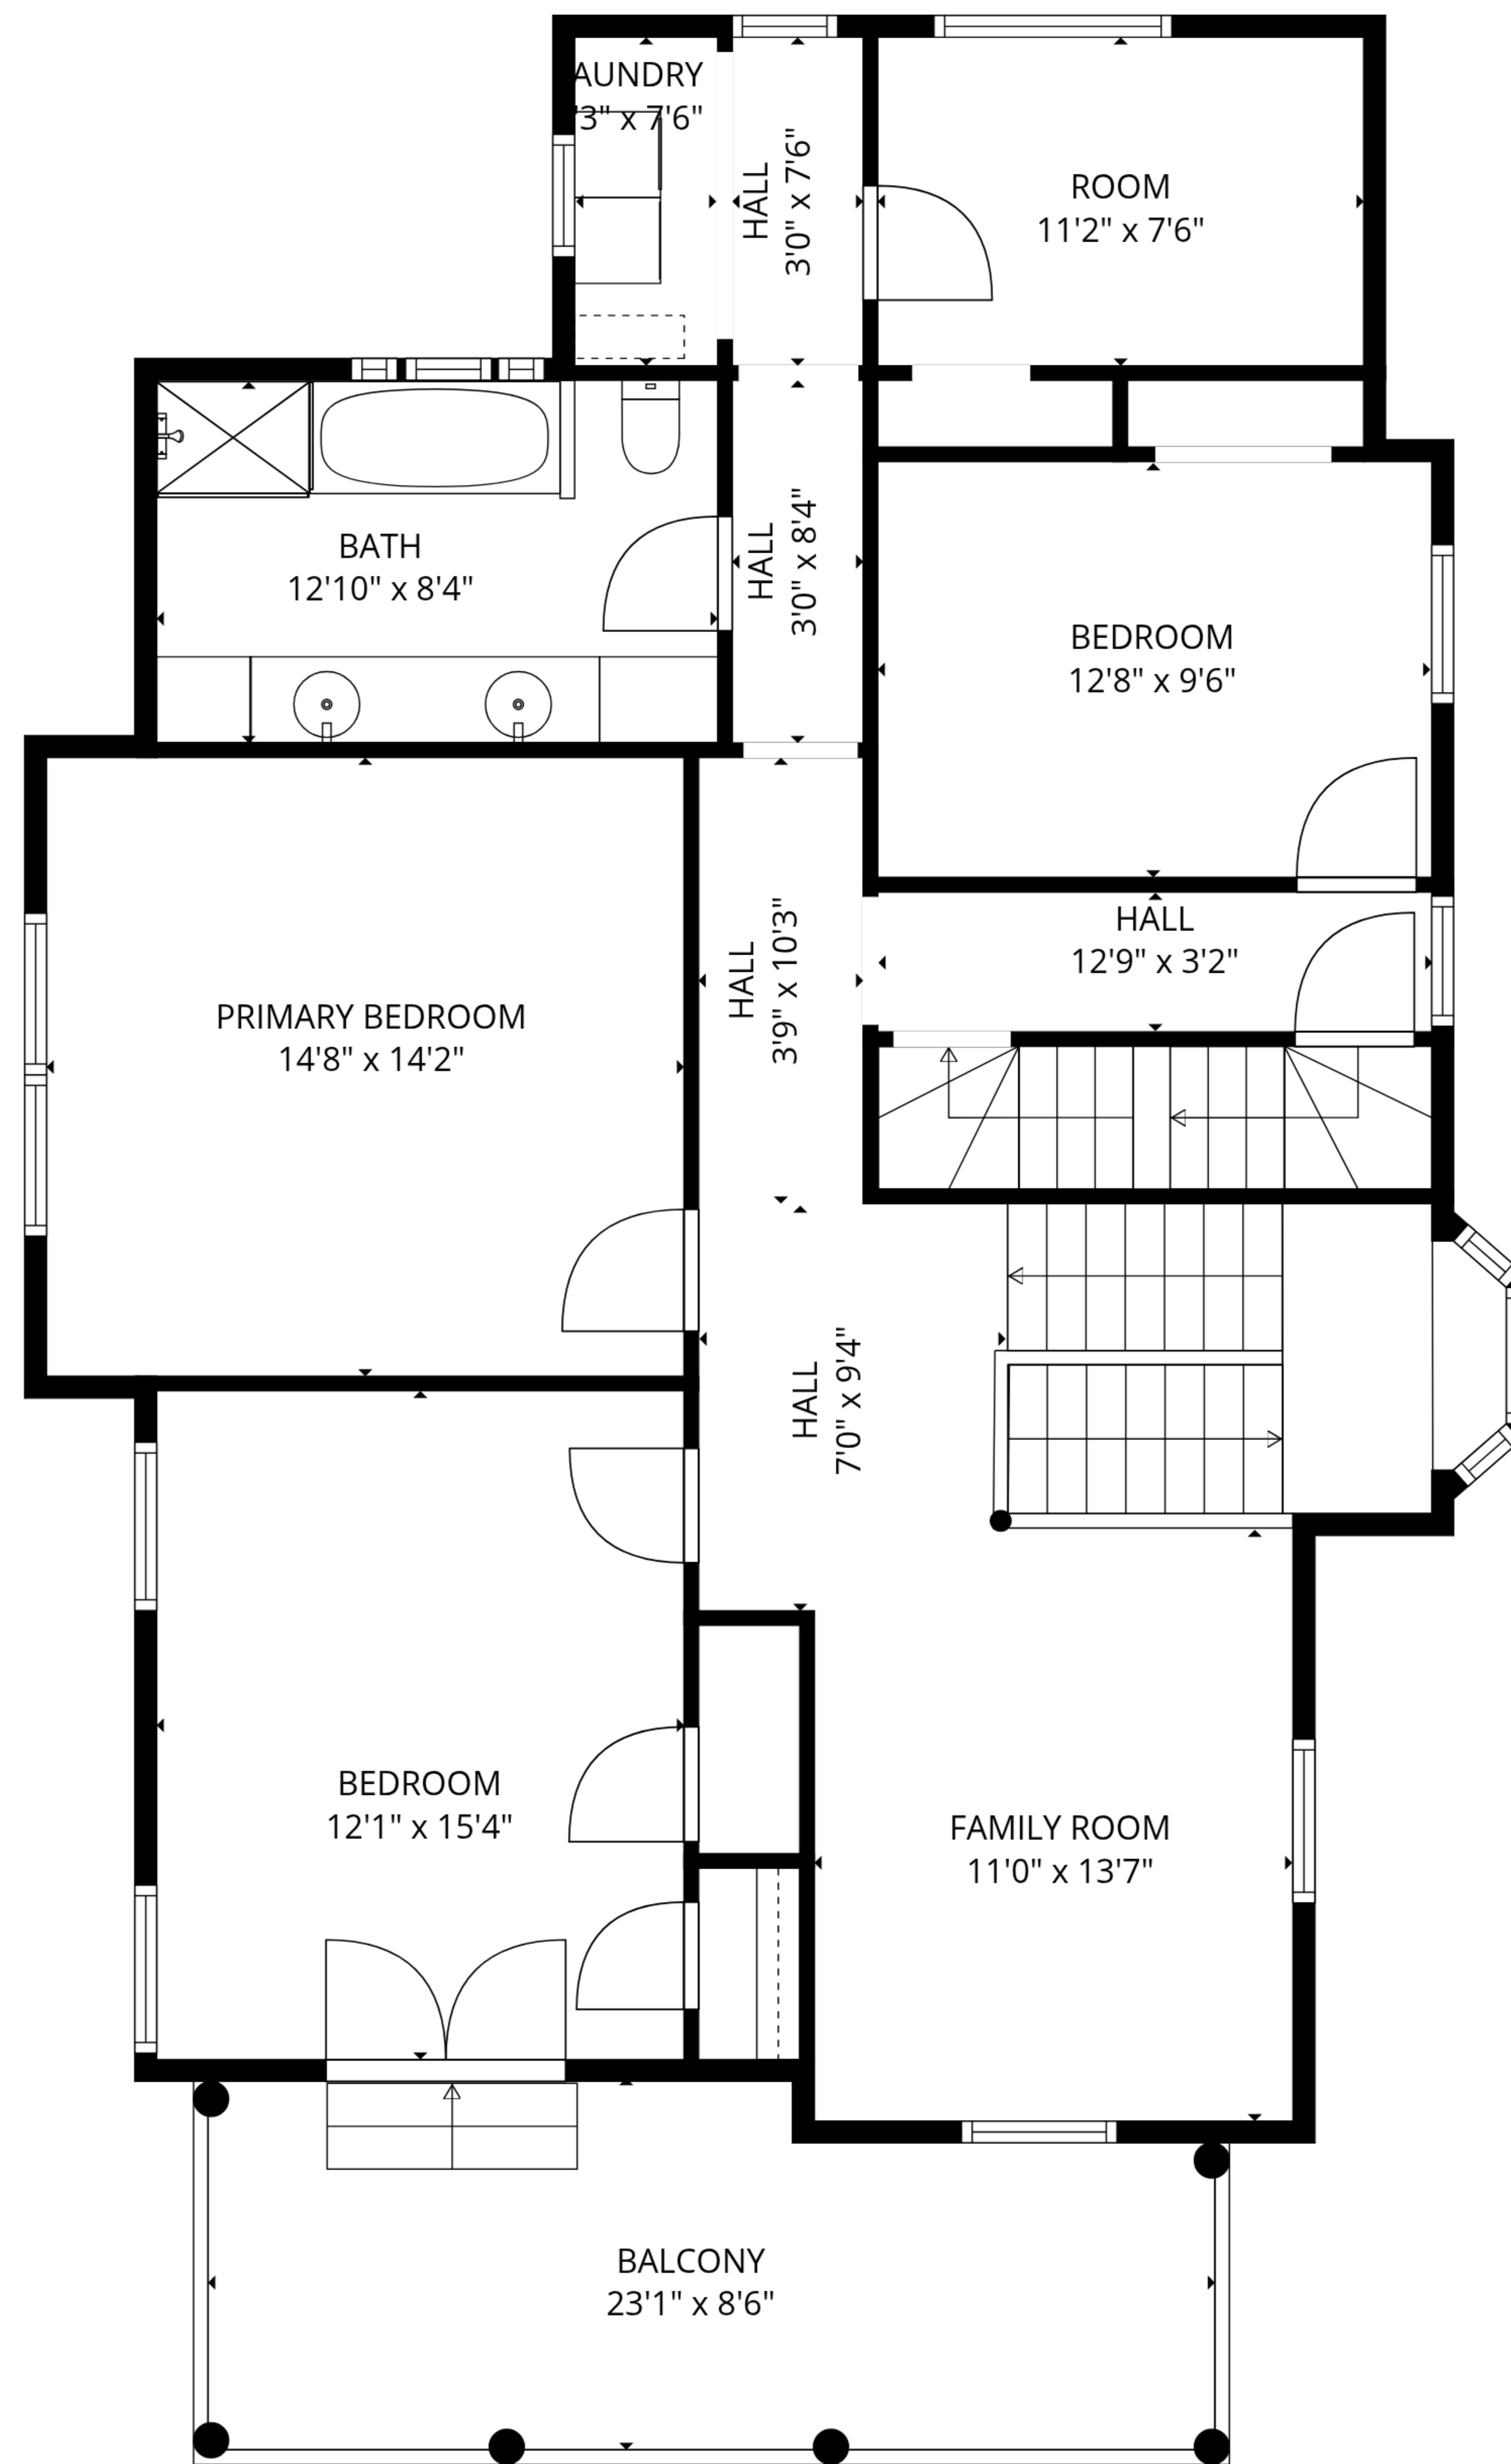

TOTAL: 2683 sq. ft

1st floor: 1404 sq. ft, 2nd floor: 1279 sq. ft

EXCLUDED AREAS: PORCH: 100 sq. ft, COVERED DECK: 353 sq. ft, DECK: 303 sq. ft,
 FIREPLACE: 11 sq. ft, BALCONY: 182 sq. ft, BAY WINDOW: 9 sq. ft,
 WALLS: 163 sq. ft