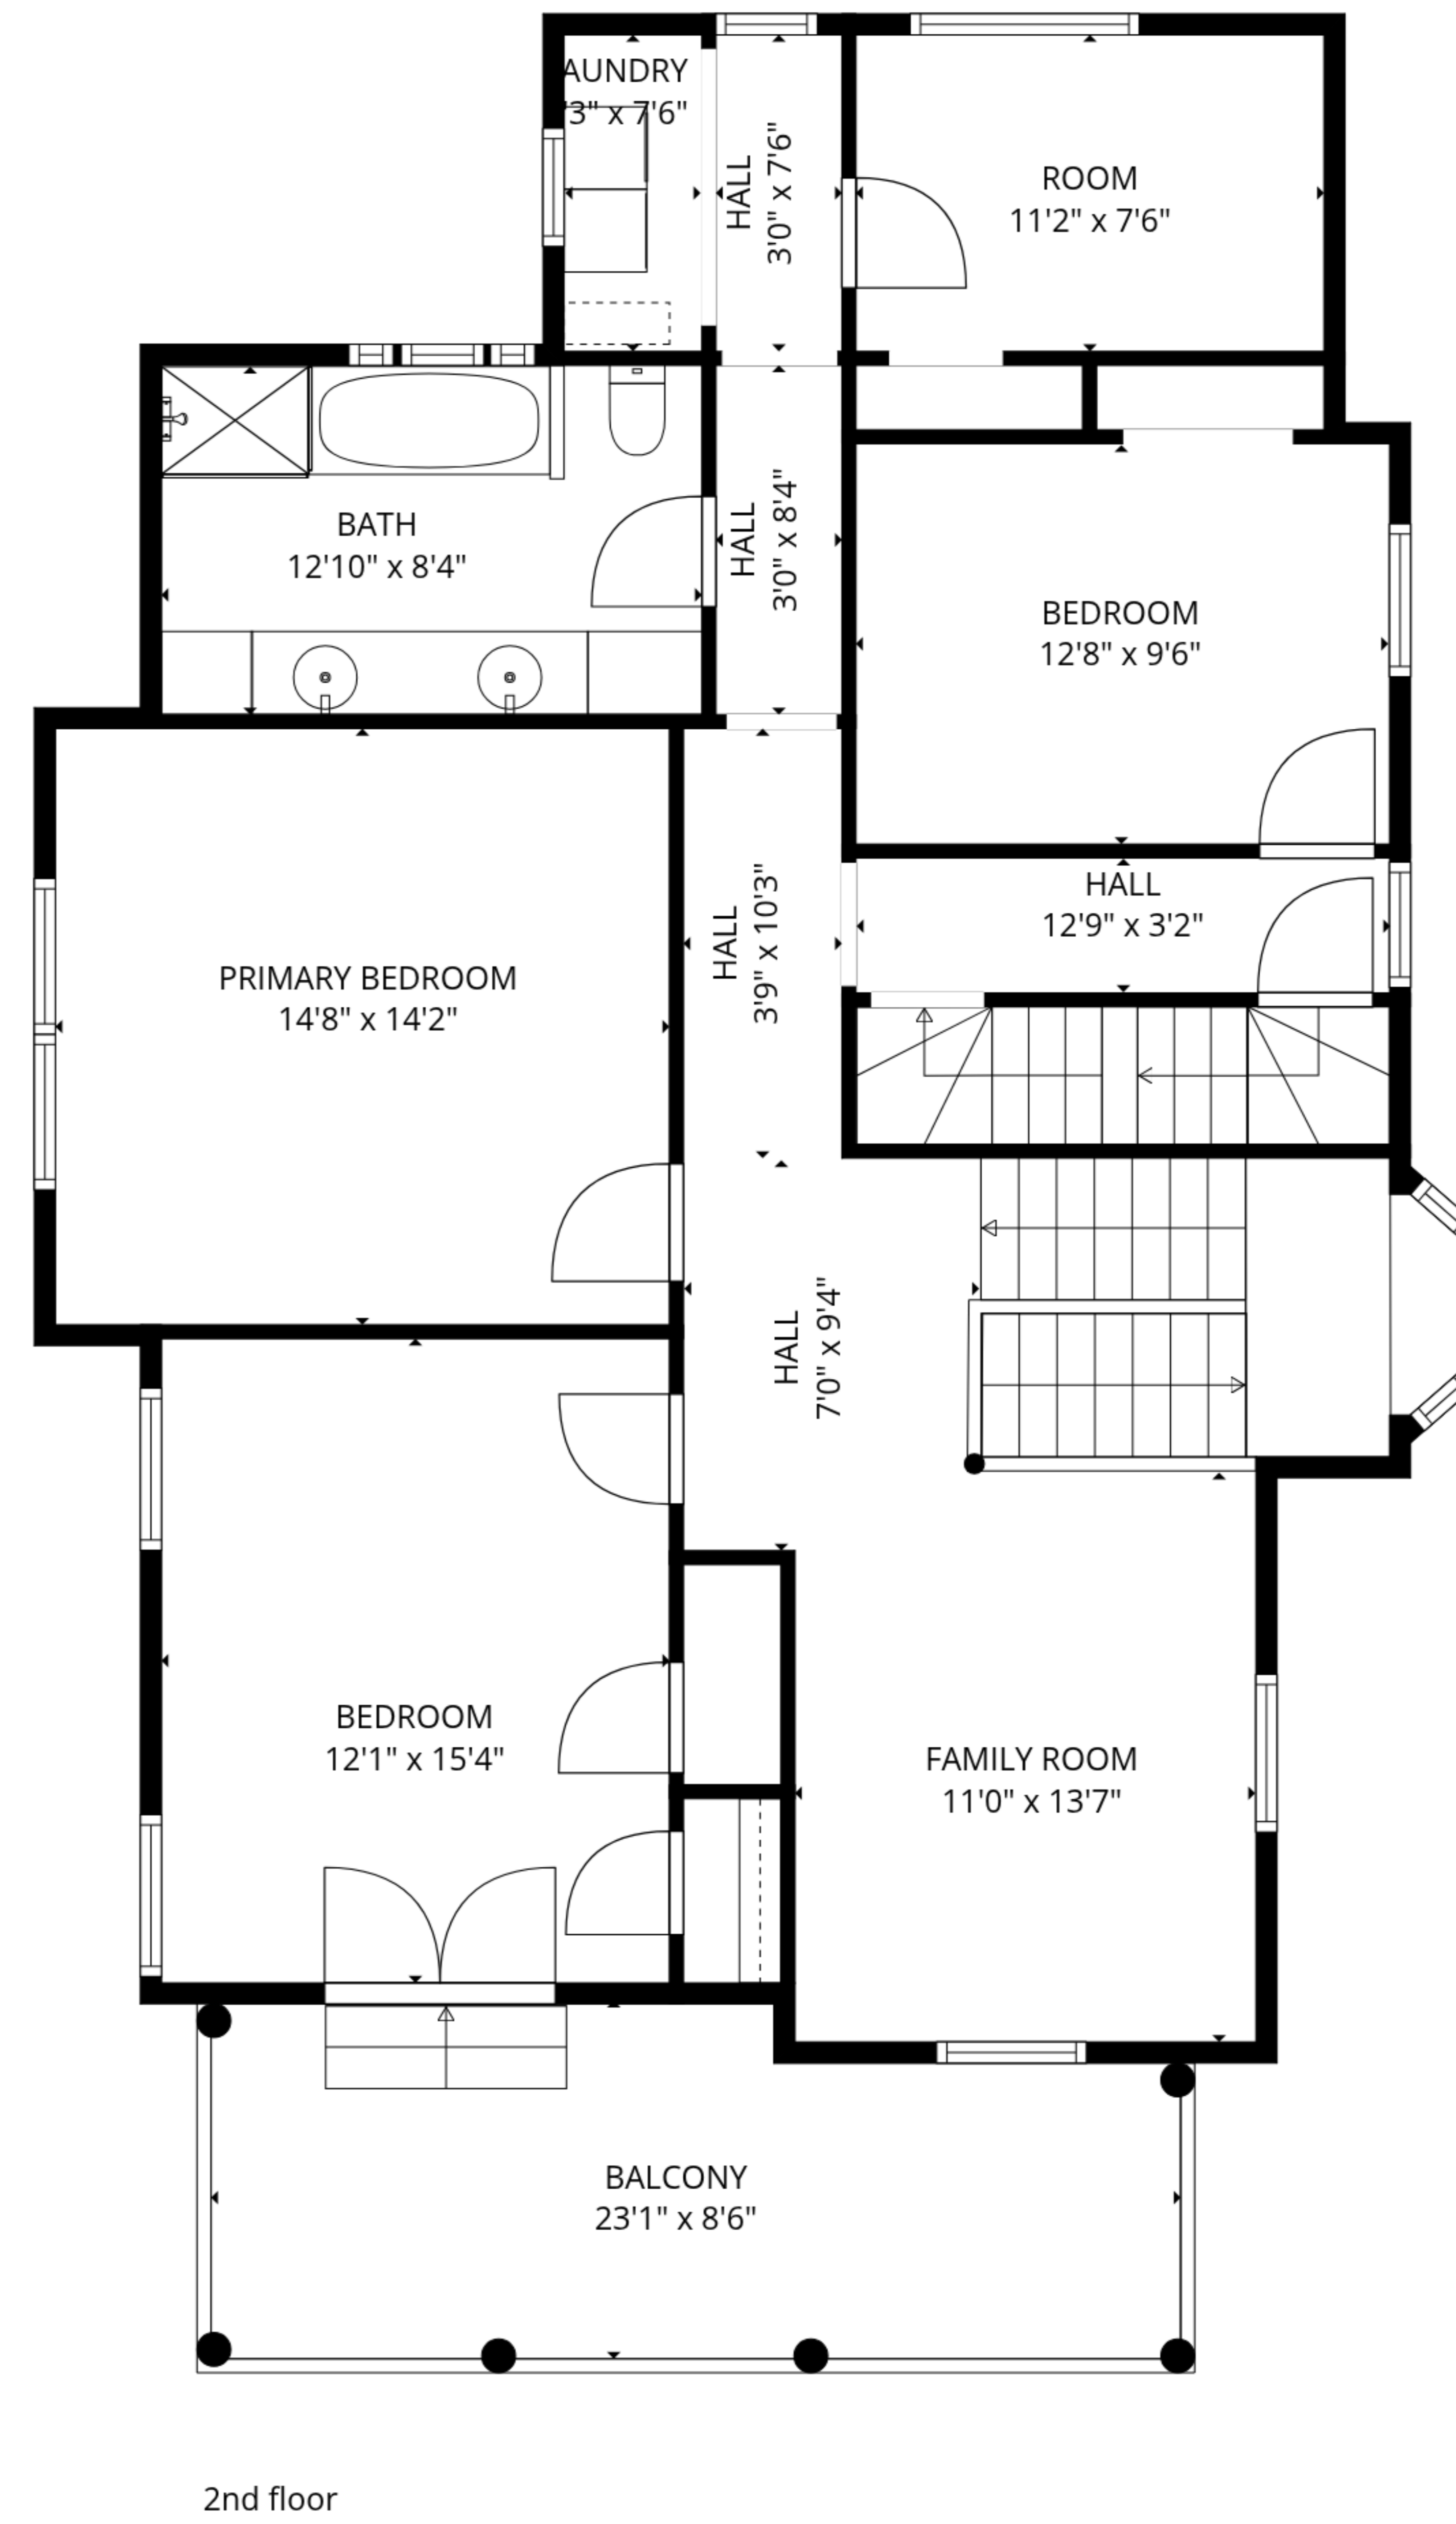

TOTAL: 2683 sq. ft

1st floor: 1404 sq. ft, 2nd floor: 1279 sq. ft

EXCLUDED AREAS: PORCH: 100 sq. ft, COVERED DECK: 353 sq. ft, DECK: 303 sq. ft,
 FIREPLACE: 11 sq. ft, BALCONY: 182 sq. ft, BAY WINDOW: 9 sq. ft,
 WALLS: 163 sq. ft