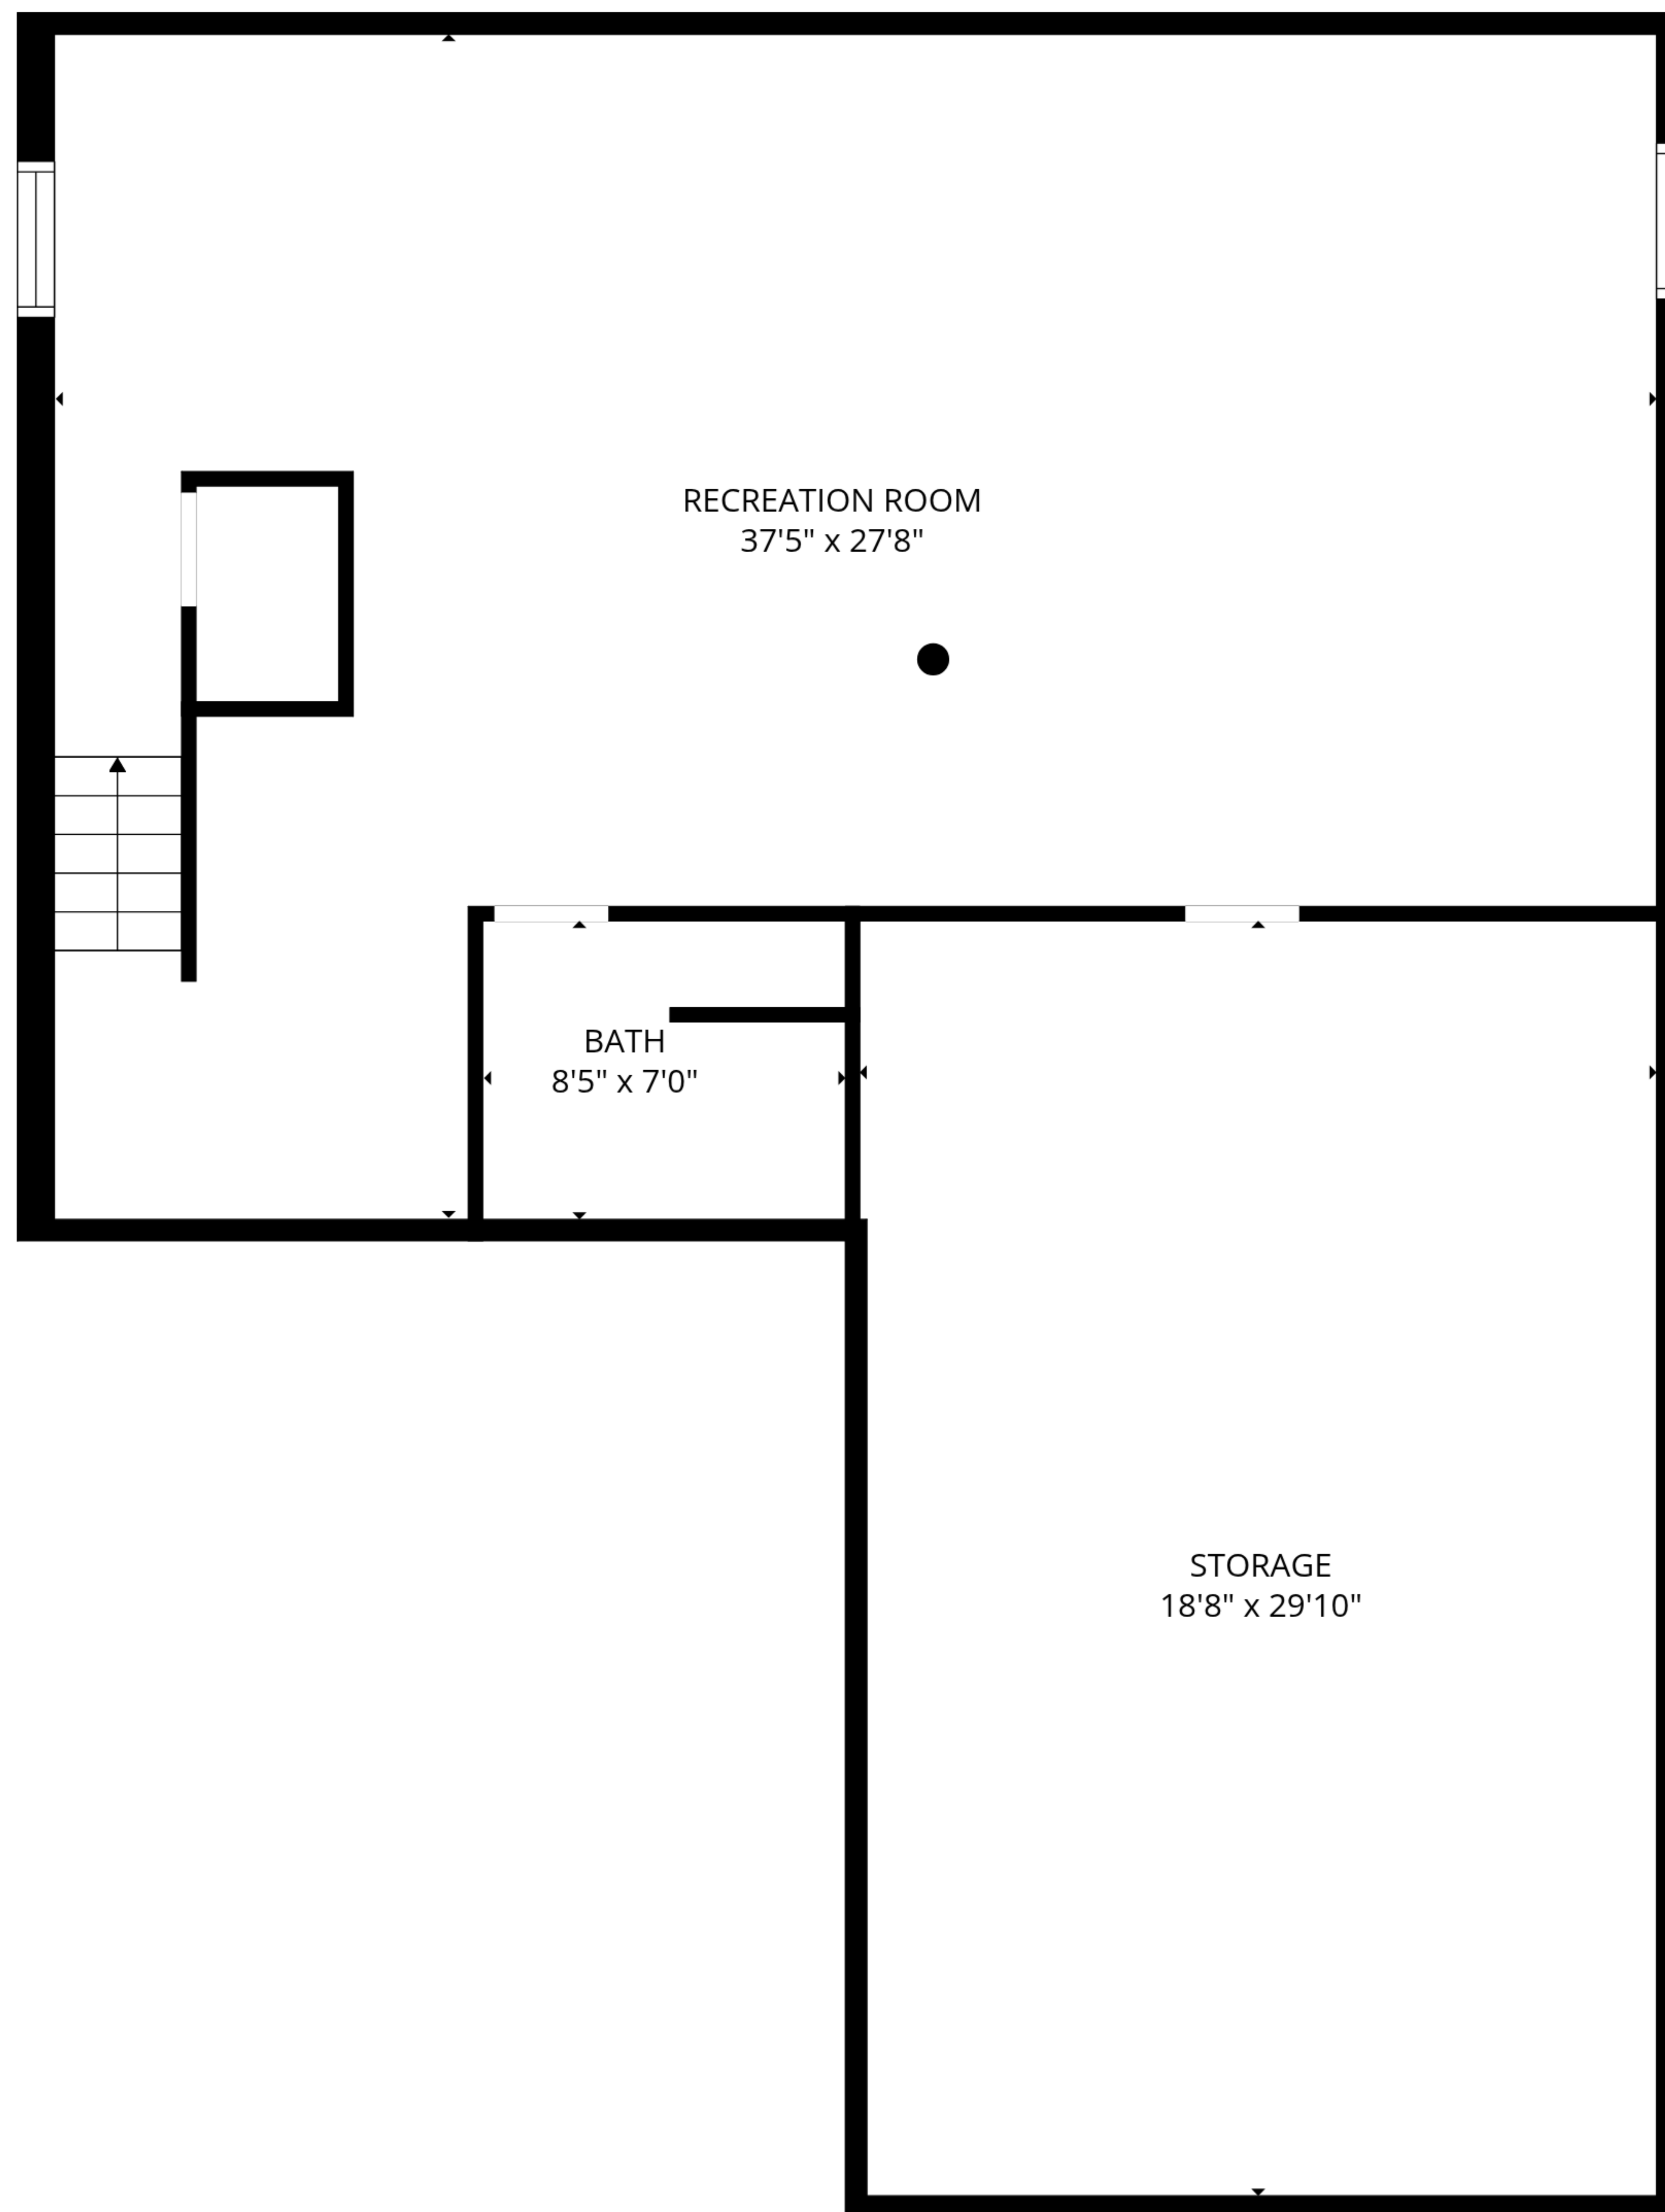

TOTAL: 2483 sq. ft

Basement 1: 891 sq. ft, 1st floor: 1592 sq. ft

EXCLUDED AREAS: STORAGE: 552 sq. ft, UNDEFINED: 17 sq. ft, GARAGE: 365 sq. ft,
WALLS: 212 sq. ft

TOTAL: 2483 sq. ft

Basement 1: 891 sq. ft, 1st floor: 1592 sq. ft

EXCLUDED AREAS: STORAGE: 552 sq. ft, UNDEFINED: 17 sq. ft, GARAGE: 365 sq. ft,
WALLS: 212 sq. ft

Basement 1

1st floor

TOTAL: 2483 sq. ft

Basement 1: 891 sq. ft, 1st floor: 1592 sq. ft

EXCLUDED AREAS: STORAGE: 552 sq. ft, UNDEFINED: 17 sq. ft, GARAGE: 365 sq. ft, WALLS: 212 sq. ft