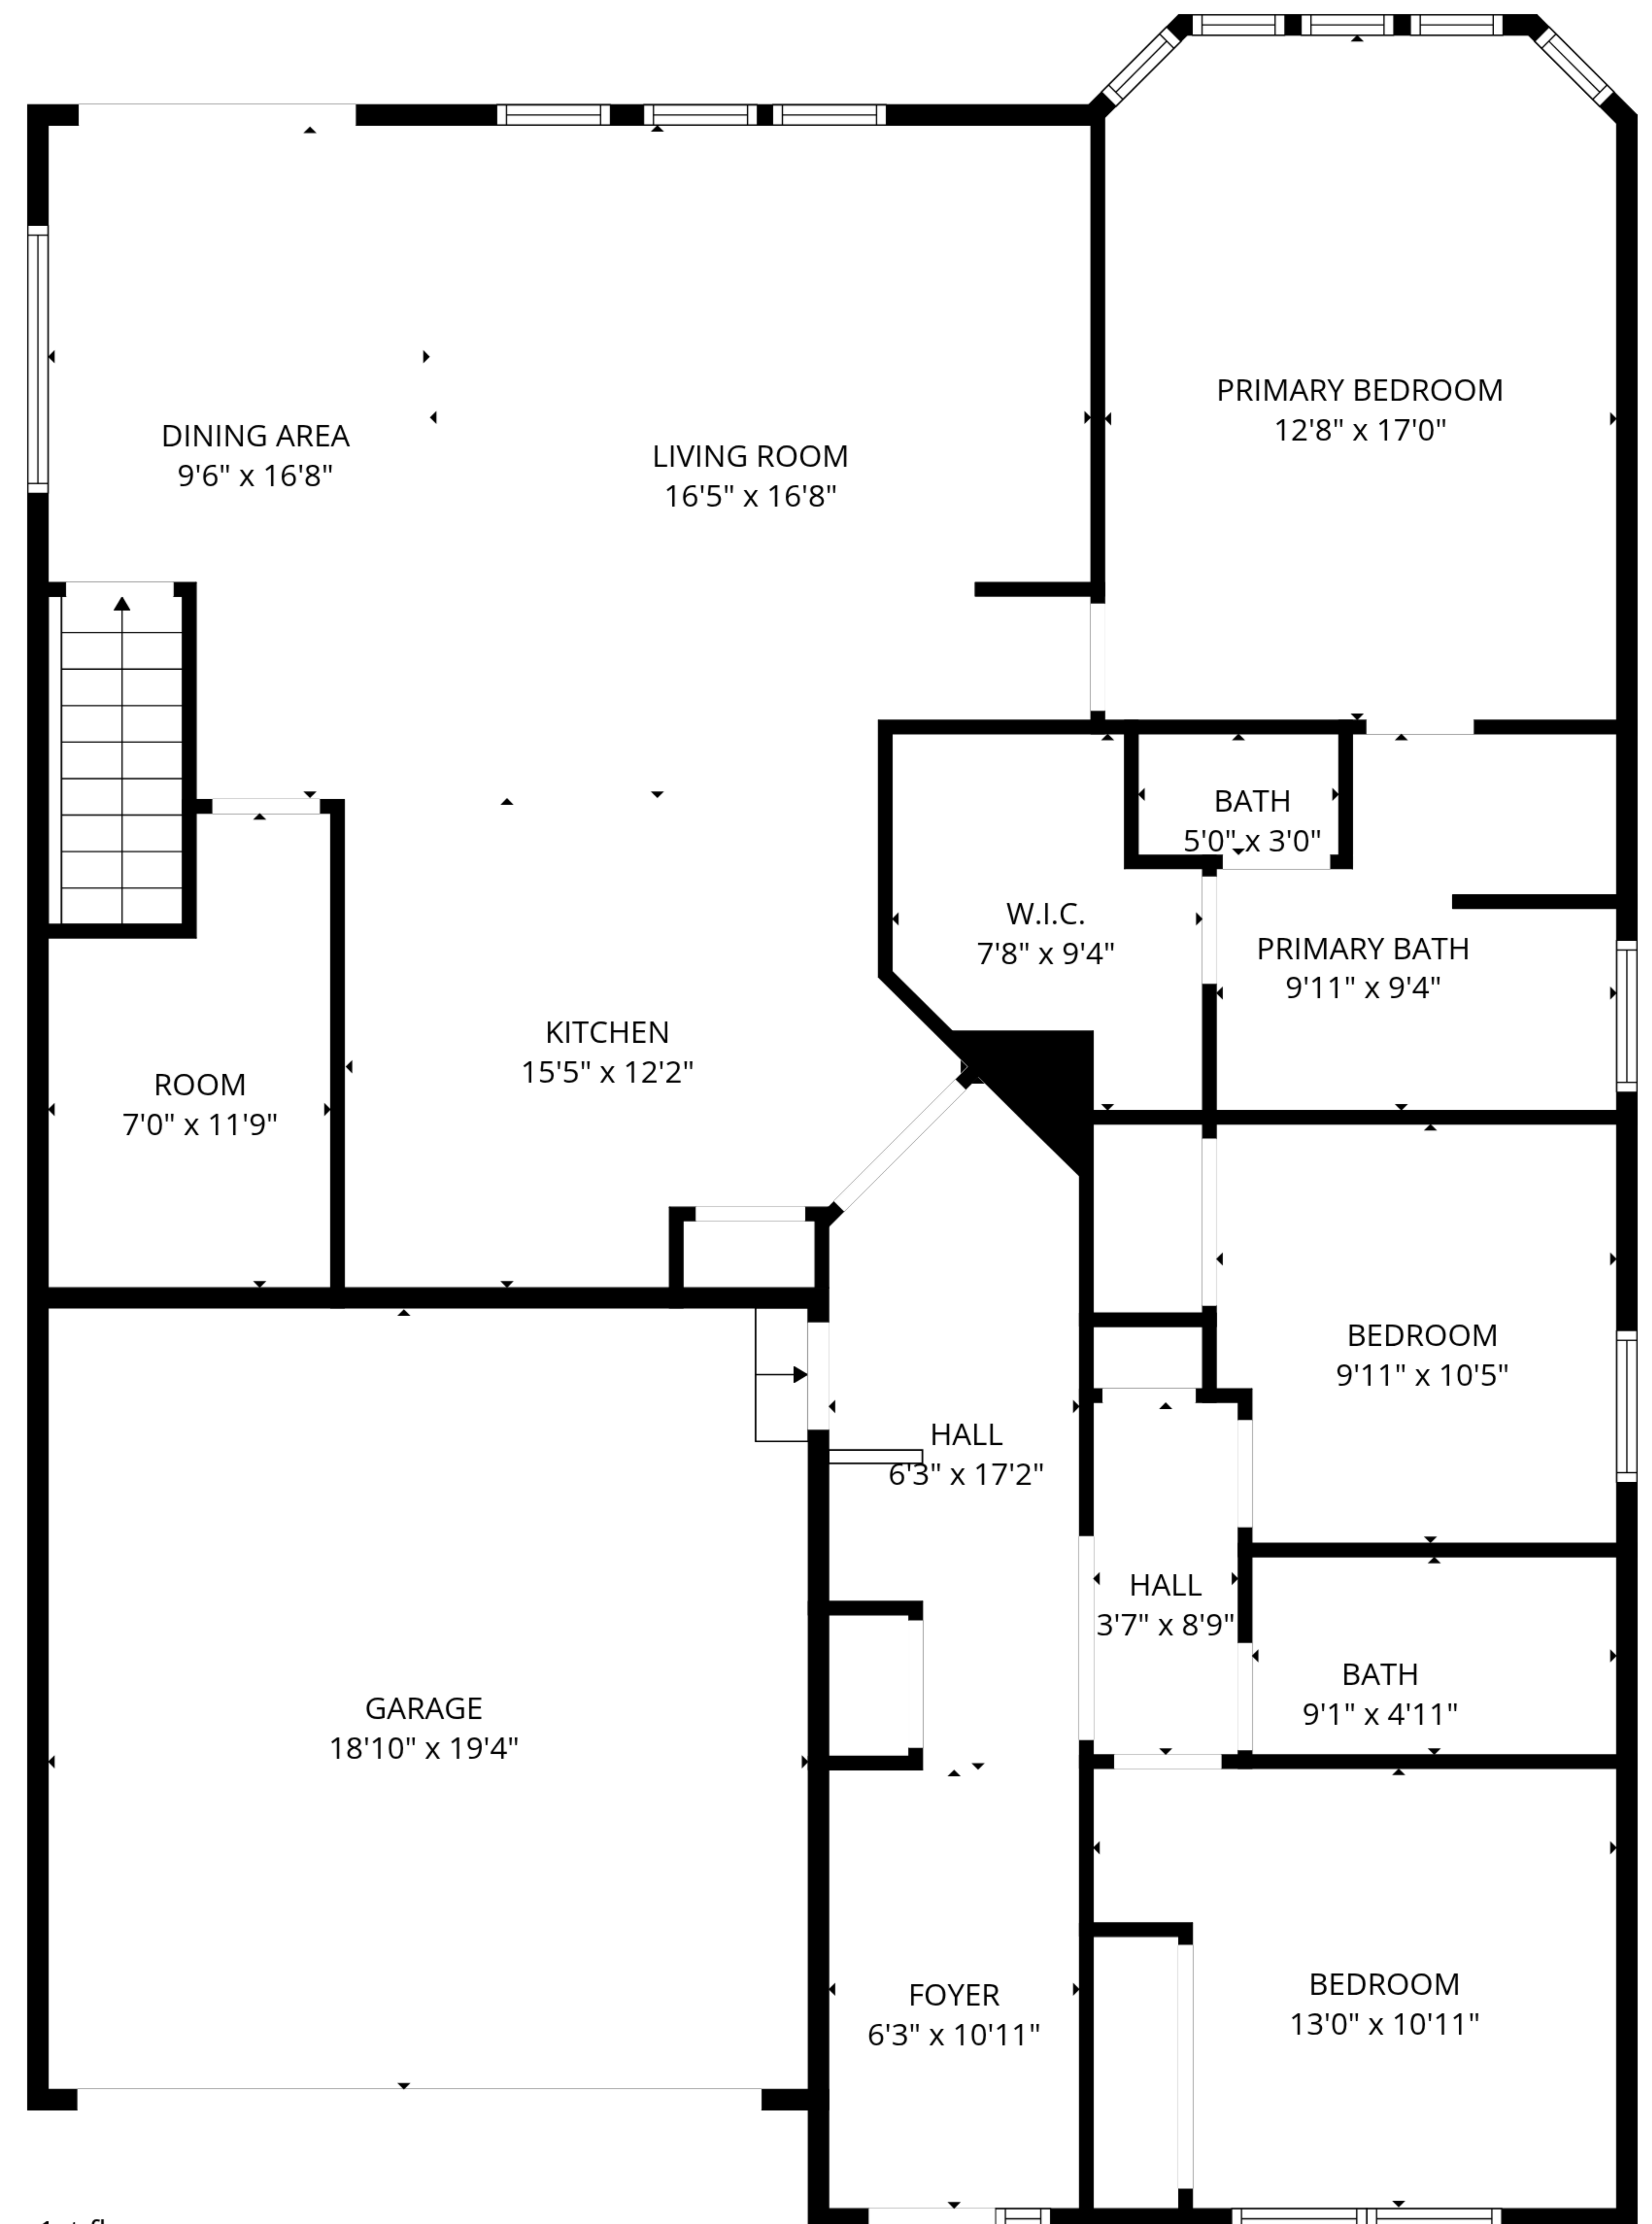

TOTAL: 2483 sq. ft

Basement 1: 891 sq. ft, 1st floor: 1592 sq. ft

EXCLUDED AREAS: STORAGE: 552 sq. ft, UNDEFINED: 17 sq. ft, GARAGE: 365 sq. ft,
WALLS: 212 sq. ft

TOTAL: 2483 sq. ft

Basement 1: 891 sq. ft, 1st floor: 1592 sq. ft

EXCLUDED AREAS: STORAGE: 552 sq. ft, UNDEFINED: 17 sq. ft, GARAGE: 365 sq. ft,
WALLS: 212 sq. ft

Basement 1

1st floor

TOTAL: 2483 sq. ft

Basement 1: 891 sq. ft, 1st floor: 1592 sq. ft

EXCLUDED AREAS: STORAGE: 552 sq. ft, UNDEFINED: 17 sq. ft, GARAGE: 365 sq. ft, WALLS: 212 sq. ft