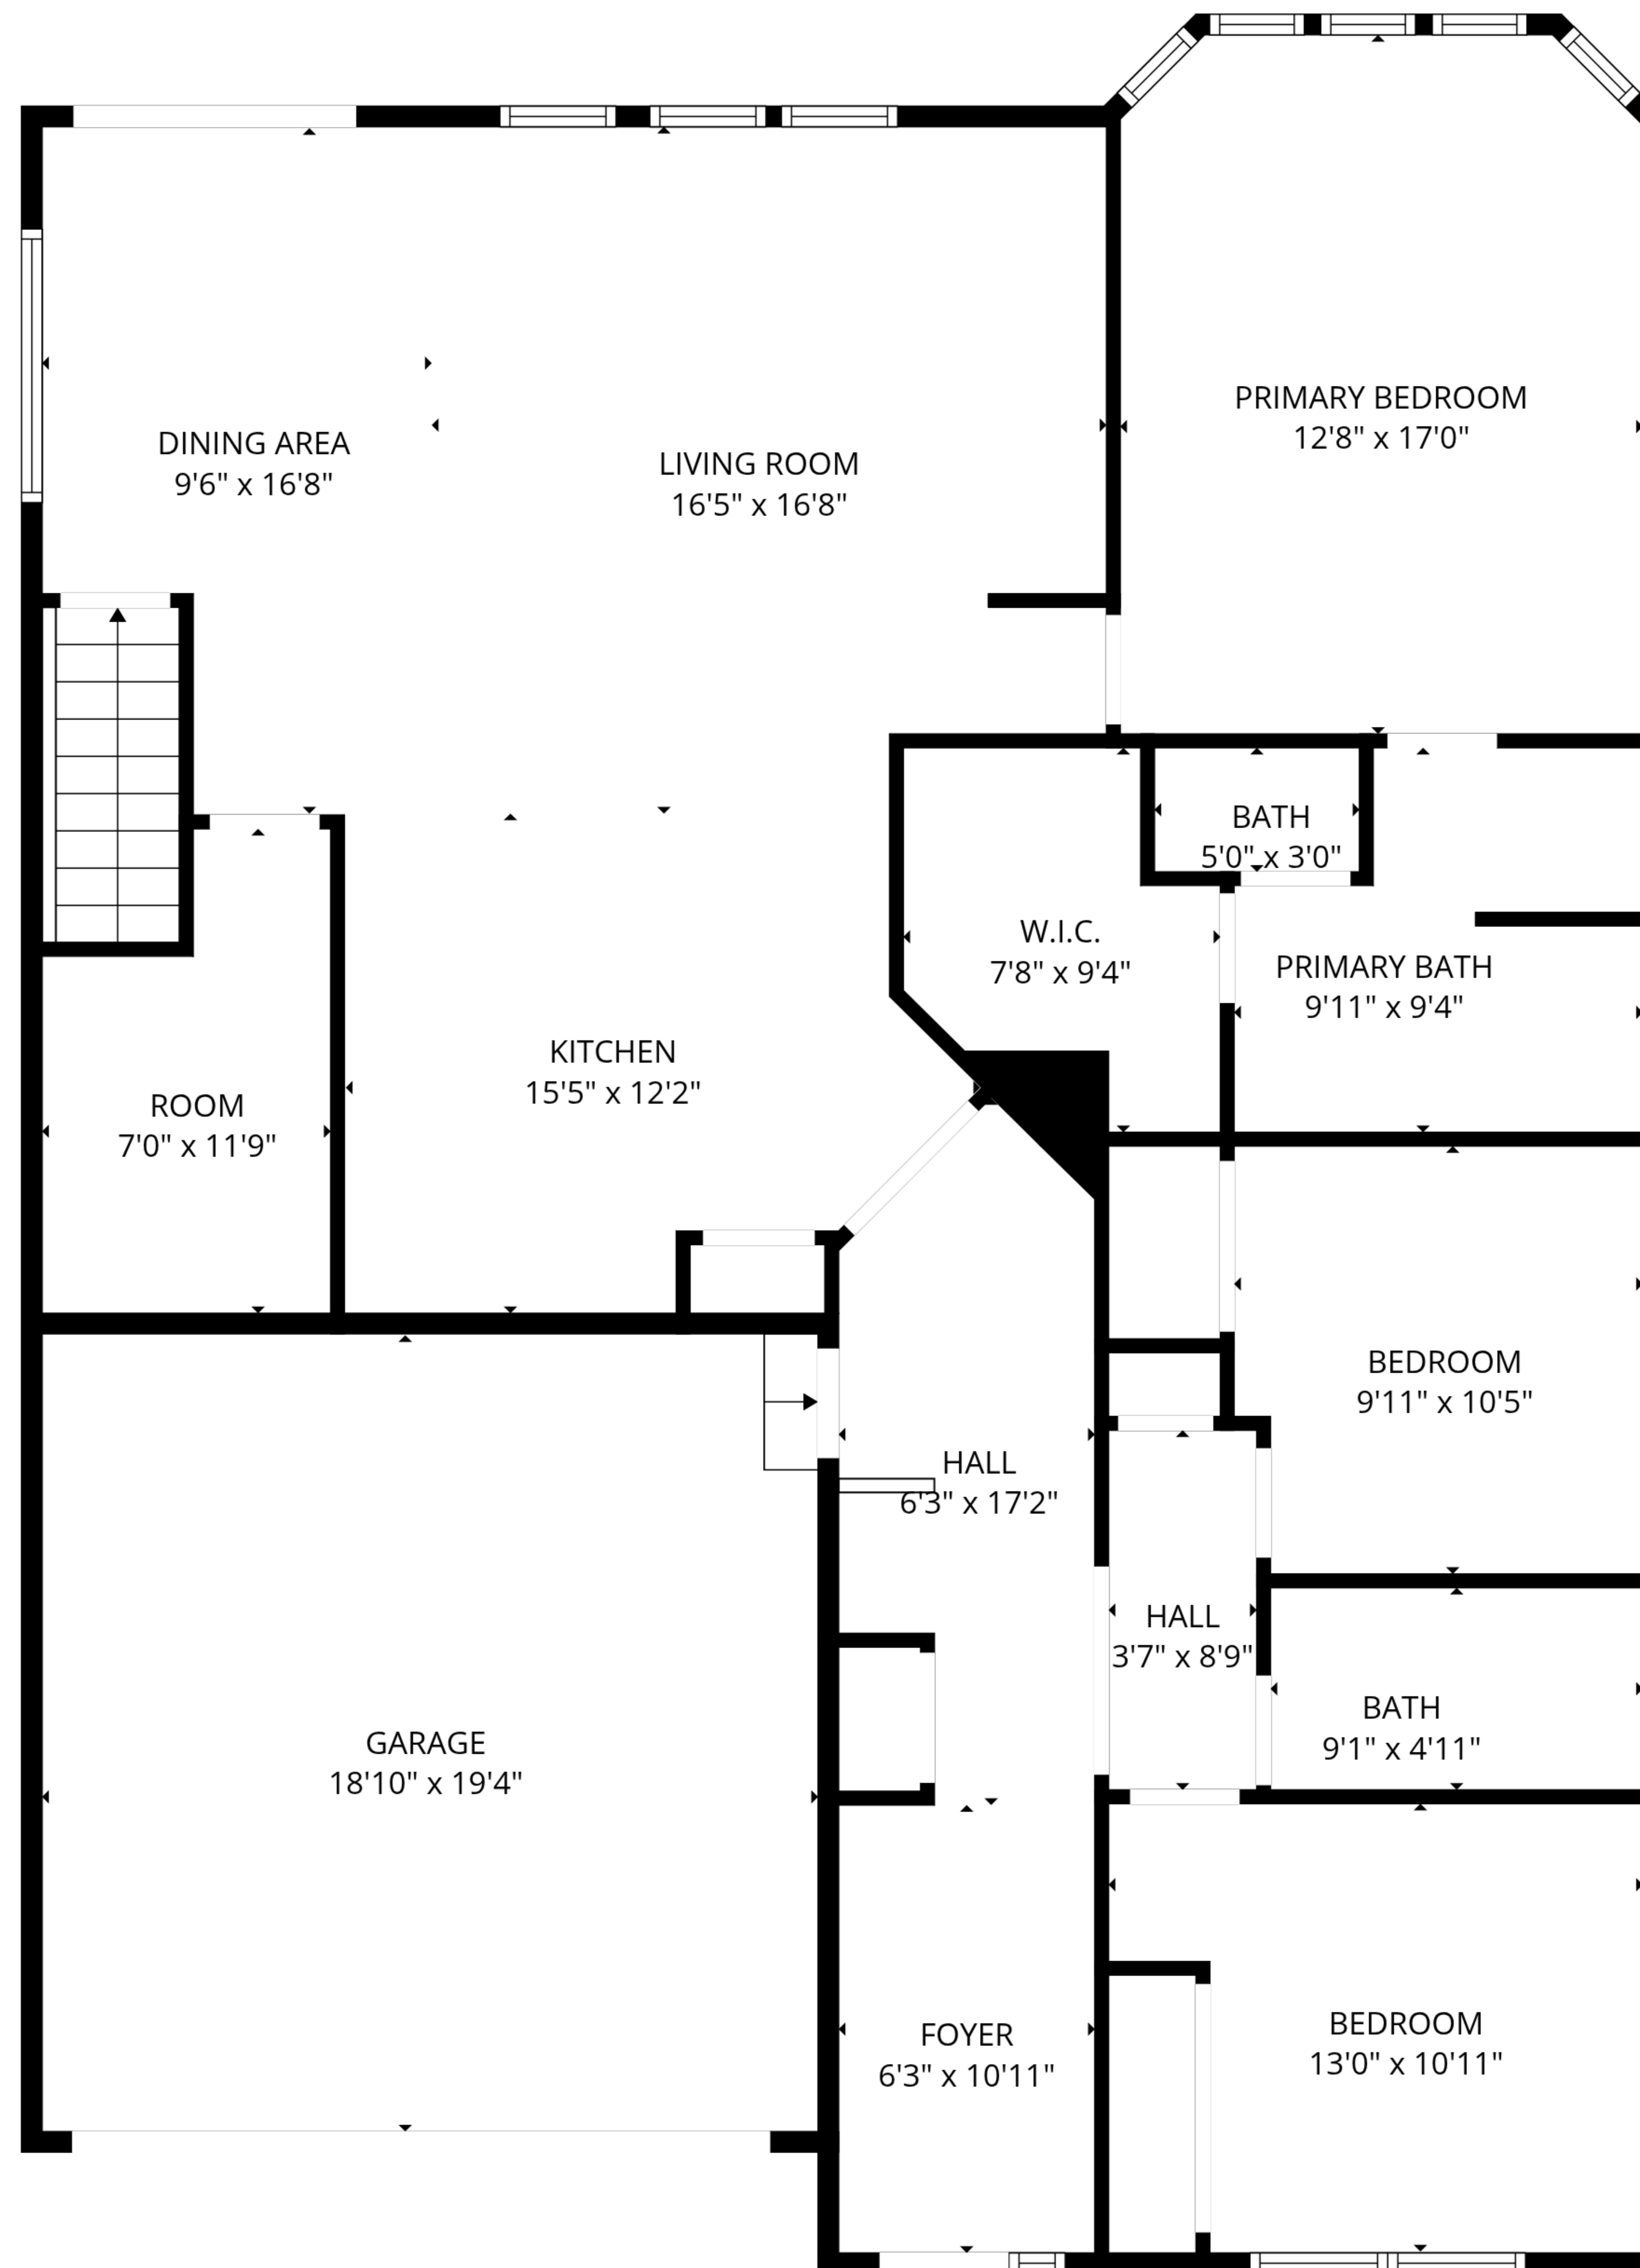

TOTAL: 2483 sq. ft

Basement 1: 891 sq. ft, 1st floor: 1592 sq. ft

EXCLUDED AREAS: STORAGE: 552 sq. ft, UNDEFINED: 17 sq. ft, GARAGE: 365 sq. ft,
WALLS: 212 sq. ft

TOTAL: 2483 sq. ft

Basement 1: 891 sq. ft, 1st floor: 1592 sq. ft

EXCLUDED AREAS: STORAGE: 552 sq. ft, UNDEFINED: 17 sq. ft, GARAGE: 365 sq. ft,
WALLS: 212 sq. ft

Basement 1

1st floor

TOTAL: 2483 sq. ft

Basement 1: 891 sq. ft, 1st floor: 1592 sq. ft

EXCLUDED AREAS: STORAGE: 552 sq. ft, UNDEFINED: 17 sq. ft, GARAGE: 365 sq. ft, WALLS: 212 sq. ft