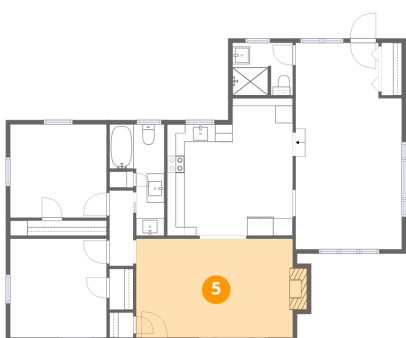

3 Floor 1 - Bath

Dimensions: 6'3" x 12'9"
Area: 56 sq. ft
Counted as living area: Yes

Heated: Yes
Finished: Yes
Enclosed: Yes
Contiguous: Yes
Permitted: Yes
Wet space: Yes
Addition: No
Conversion: No

4 Floor 1 - Bath

Dimensions: 6'11" x 6'0"
Area: 40 sq. ft
Counted as living area: Yes

Heated: Yes
Finished: Yes
Enclosed: Yes
Contiguous: Yes
Permitted: Yes
Wet space: Yes
Addition: No
Conversion: No

5 Floor 1 - Living Room

Dimensions: 17'11" x 11'3"
Area: 210 sq. ft
Counted as living area: Yes

Heated: Yes
Finished: Yes
Enclosed: Yes
Contiguous: Yes
Permitted: Yes
Wet space: No
Addition: No
Conversion: No

110 Montview Avenue, Rocky Mount, Franklin County, Virginia,
United States, 24151