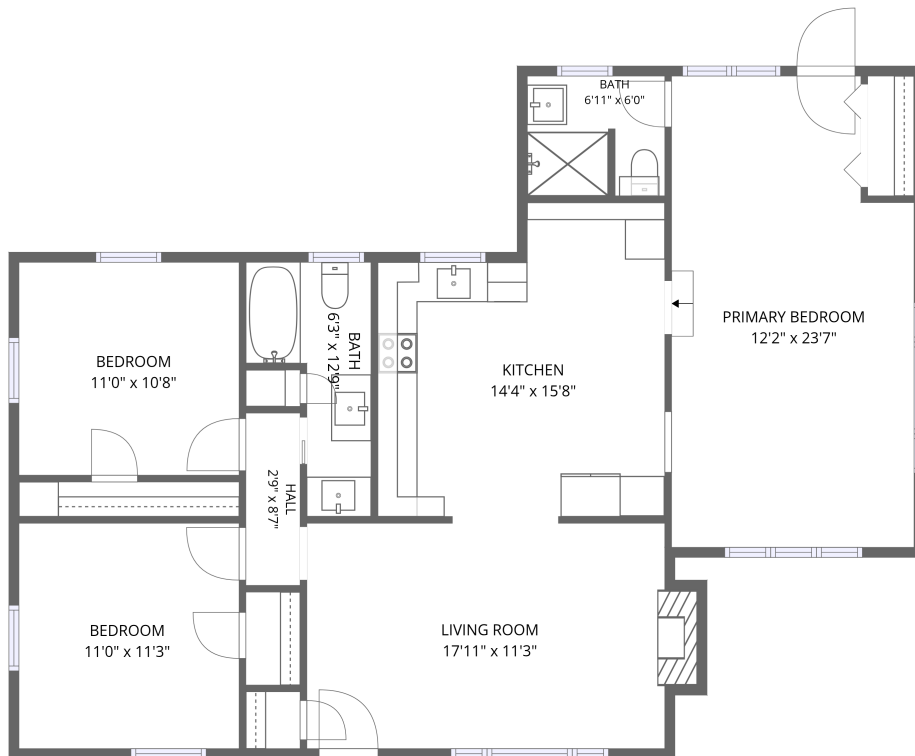

Home data report

**110 Montview Avenue, Rocky Mount, Franklin County, Virginia,
United States, 24151**

1st floor

Total Area: 1147 sq. ft

1st Floor: 1147 sq. ft

Excluded: Fireplace 9 sq. ft, Walls: 77 sq. ft

110 Montview Avenue, Rocky Mount, Franklin County, Virginia,
United States, 24151

1 Floor 1 - Hall

Dimensions: 2'9" x 8'7"
Area: 23 sq. ft
Counted as living area: Yes

Heated: Yes
Finished: Yes
Enclosed: Yes
Contiguous: Yes
Permitted: Yes
Wet space: No
Addition: No
Conversion: No

2 Floor 1 - Primary Bedroom

Dimensions: 12'2" x 23'7"
Area: 270 sq. ft
Counted as living area: Yes

Heated: Yes
Finished: Yes
Enclosed: Yes
Contiguous: Yes
Permitted: Yes
Wet space: No
Addition: No
Conversion: No

Dimensions: 17'11" x 11'3"
Area: 210 sq. ft
Counted as living area: Yes

Heated: Yes
Finished: Yes
Enclosed: Yes
Contiguous: Yes
Permitted: Yes
Wet space: No
Addition: No
Conversion: No

110 Montview Avenue, Rocky Mount, Franklin County, Virginia,
United States, 24151