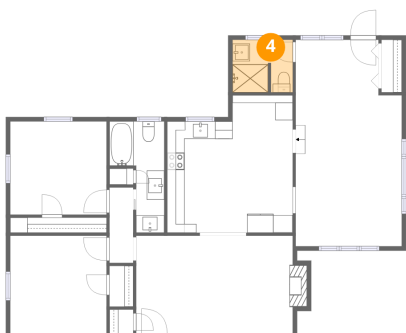

2 Floor 1 - Primary Bedroom

Dimensions: 12'2" x 23'7"
Area: 270 sq. ft
Counted as living area: Yes

Heated: Yes
Finished: Yes
Enclosed: Yes
Contiguous: Yes
Permitted: Yes
Wet space: No
Addition: No
Conversion: No

3 Floor 1 - Bath

Dimensions: 6'3" x 12'9"
Area: 56 sq. ft
Counted as living area: Yes

Heated: Yes
Finished: Yes
Enclosed: Yes
Contiguous: Yes
Permitted: Yes
Wet space: Yes
Addition: No
Conversion: No

4 Floor 1 - Bath