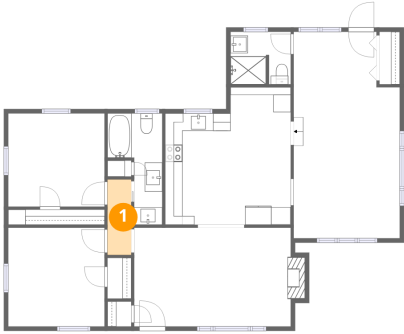

Property summary

 **1** Floors

 **3** Bedrooms

 **2** Bathrooms

Home data report

110 Montview Avenue, Rocky Mount, Franklin County, Virginia,
United States, 24151

Room dimensions

Floor 1

110 Montview Avenue, Rocky Mount, Franklin County, Virginia,
United States, 24151

1 Floor 1 - Hall

Dimensions: 2'9" x 8'7"
Area: 23 sq. ft
Counted as living area: Yes

Heated: Yes
Finished: Yes
Enclosed: Yes
Contiguous: Yes
Permitted: Yes
Wet space: No
Addition: No
Conversion: No