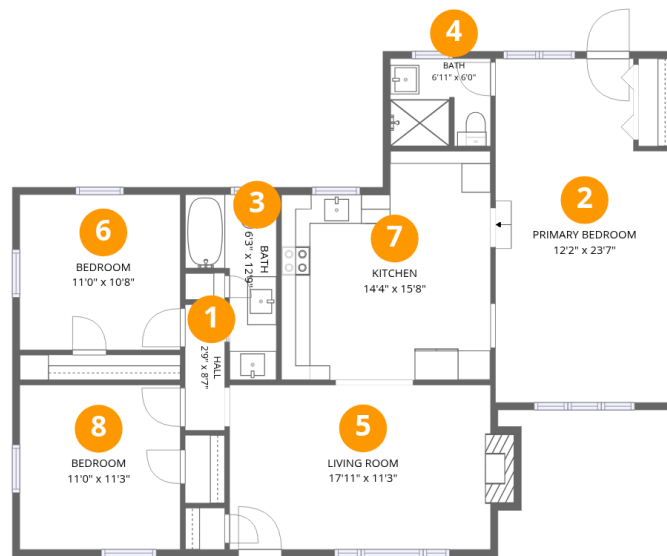

Home data report

110 Montview Avenue, Rocky Mount, Franklin County, Virginia,
United States, 24151

Room dimensions

Floor 1

Total:1147sqft Excluded: 9sqft

#		Dimensions	sqft	Counted as living area
1	Hall	2'9" x 8'7"	23 sq. ft	Yes
2	Primary Bedroom	12'2" x 23'7"	270 sq. ft	Yes
3	Bath	6'3" x 12'9"	56 sq. ft	Yes
4	Bath	6'11" x 6'0"	40 sq. ft	Yes
5	Living Room	17'11" x 11'3"	210 sq. ft	Yes
6	Bedroom	11'0" x 10'8"	117 sq. ft	Yes
7	Kitchen	14'4" x 15'8"	203 sq. ft	Yes
8	Bedroom	11'0" x 11'3"	124 sq. ft	Yes