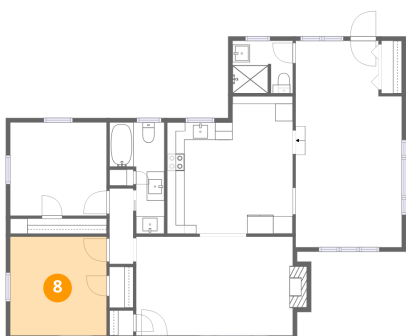

8 Floor 1 - Bedroom

Dimensions: 11'0" x 11'3"
Area: 124 sq. ft
Counted as living area: Yes

Heated: Yes
Finished: Yes
Enclosed: Yes
Contiguous: Yes
Permitted: Yes
Wet space: No
Addition: No
Conversion: No