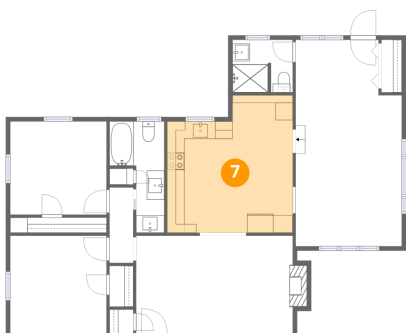

7 Floor 1 - Kitchen

Dimensions: 14'4" x 15'8"
Area: 203 sq. ft
Counted as living area: Yes

Heated: Yes
Finished: Yes
Enclosed: Yes
Contiguous: Yes
Permitted: Yes
Wet space: No
Addition: No
Conversion: No