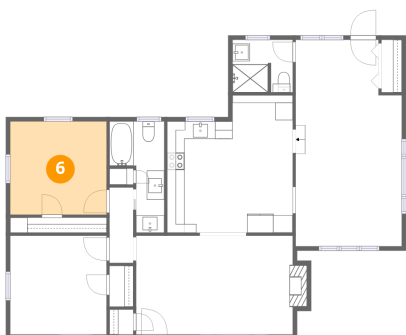

110 Montview Avenue, Rocky Mount, Franklin County, Virginia,
United States, 24151

6 Floor 1 - Bedroom

Dimensions: 11'0" x 10'8"
Area: 117 sq. ft
Counted as living area: Yes

Heated: Yes
Finished: Yes
Enclosed: Yes
Contiguous: Yes
Permitted: Yes
Wet space: No
Addition: No
Conversion: No