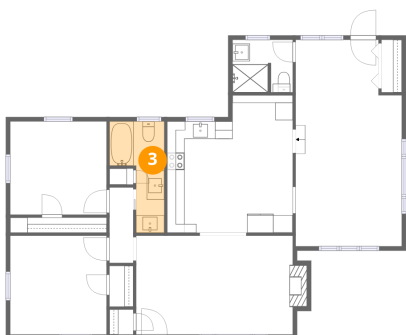

3 Floor 1 - Bath

Dimensions: 6'3" x 12'9"
Area: 56 sq. ft
Counted as living area: Yes

Heated: Yes
Finished: Yes
Enclosed: Yes
Contiguous: Yes
Permitted: Yes
Wet space: Yes
Addition: No
Conversion: No