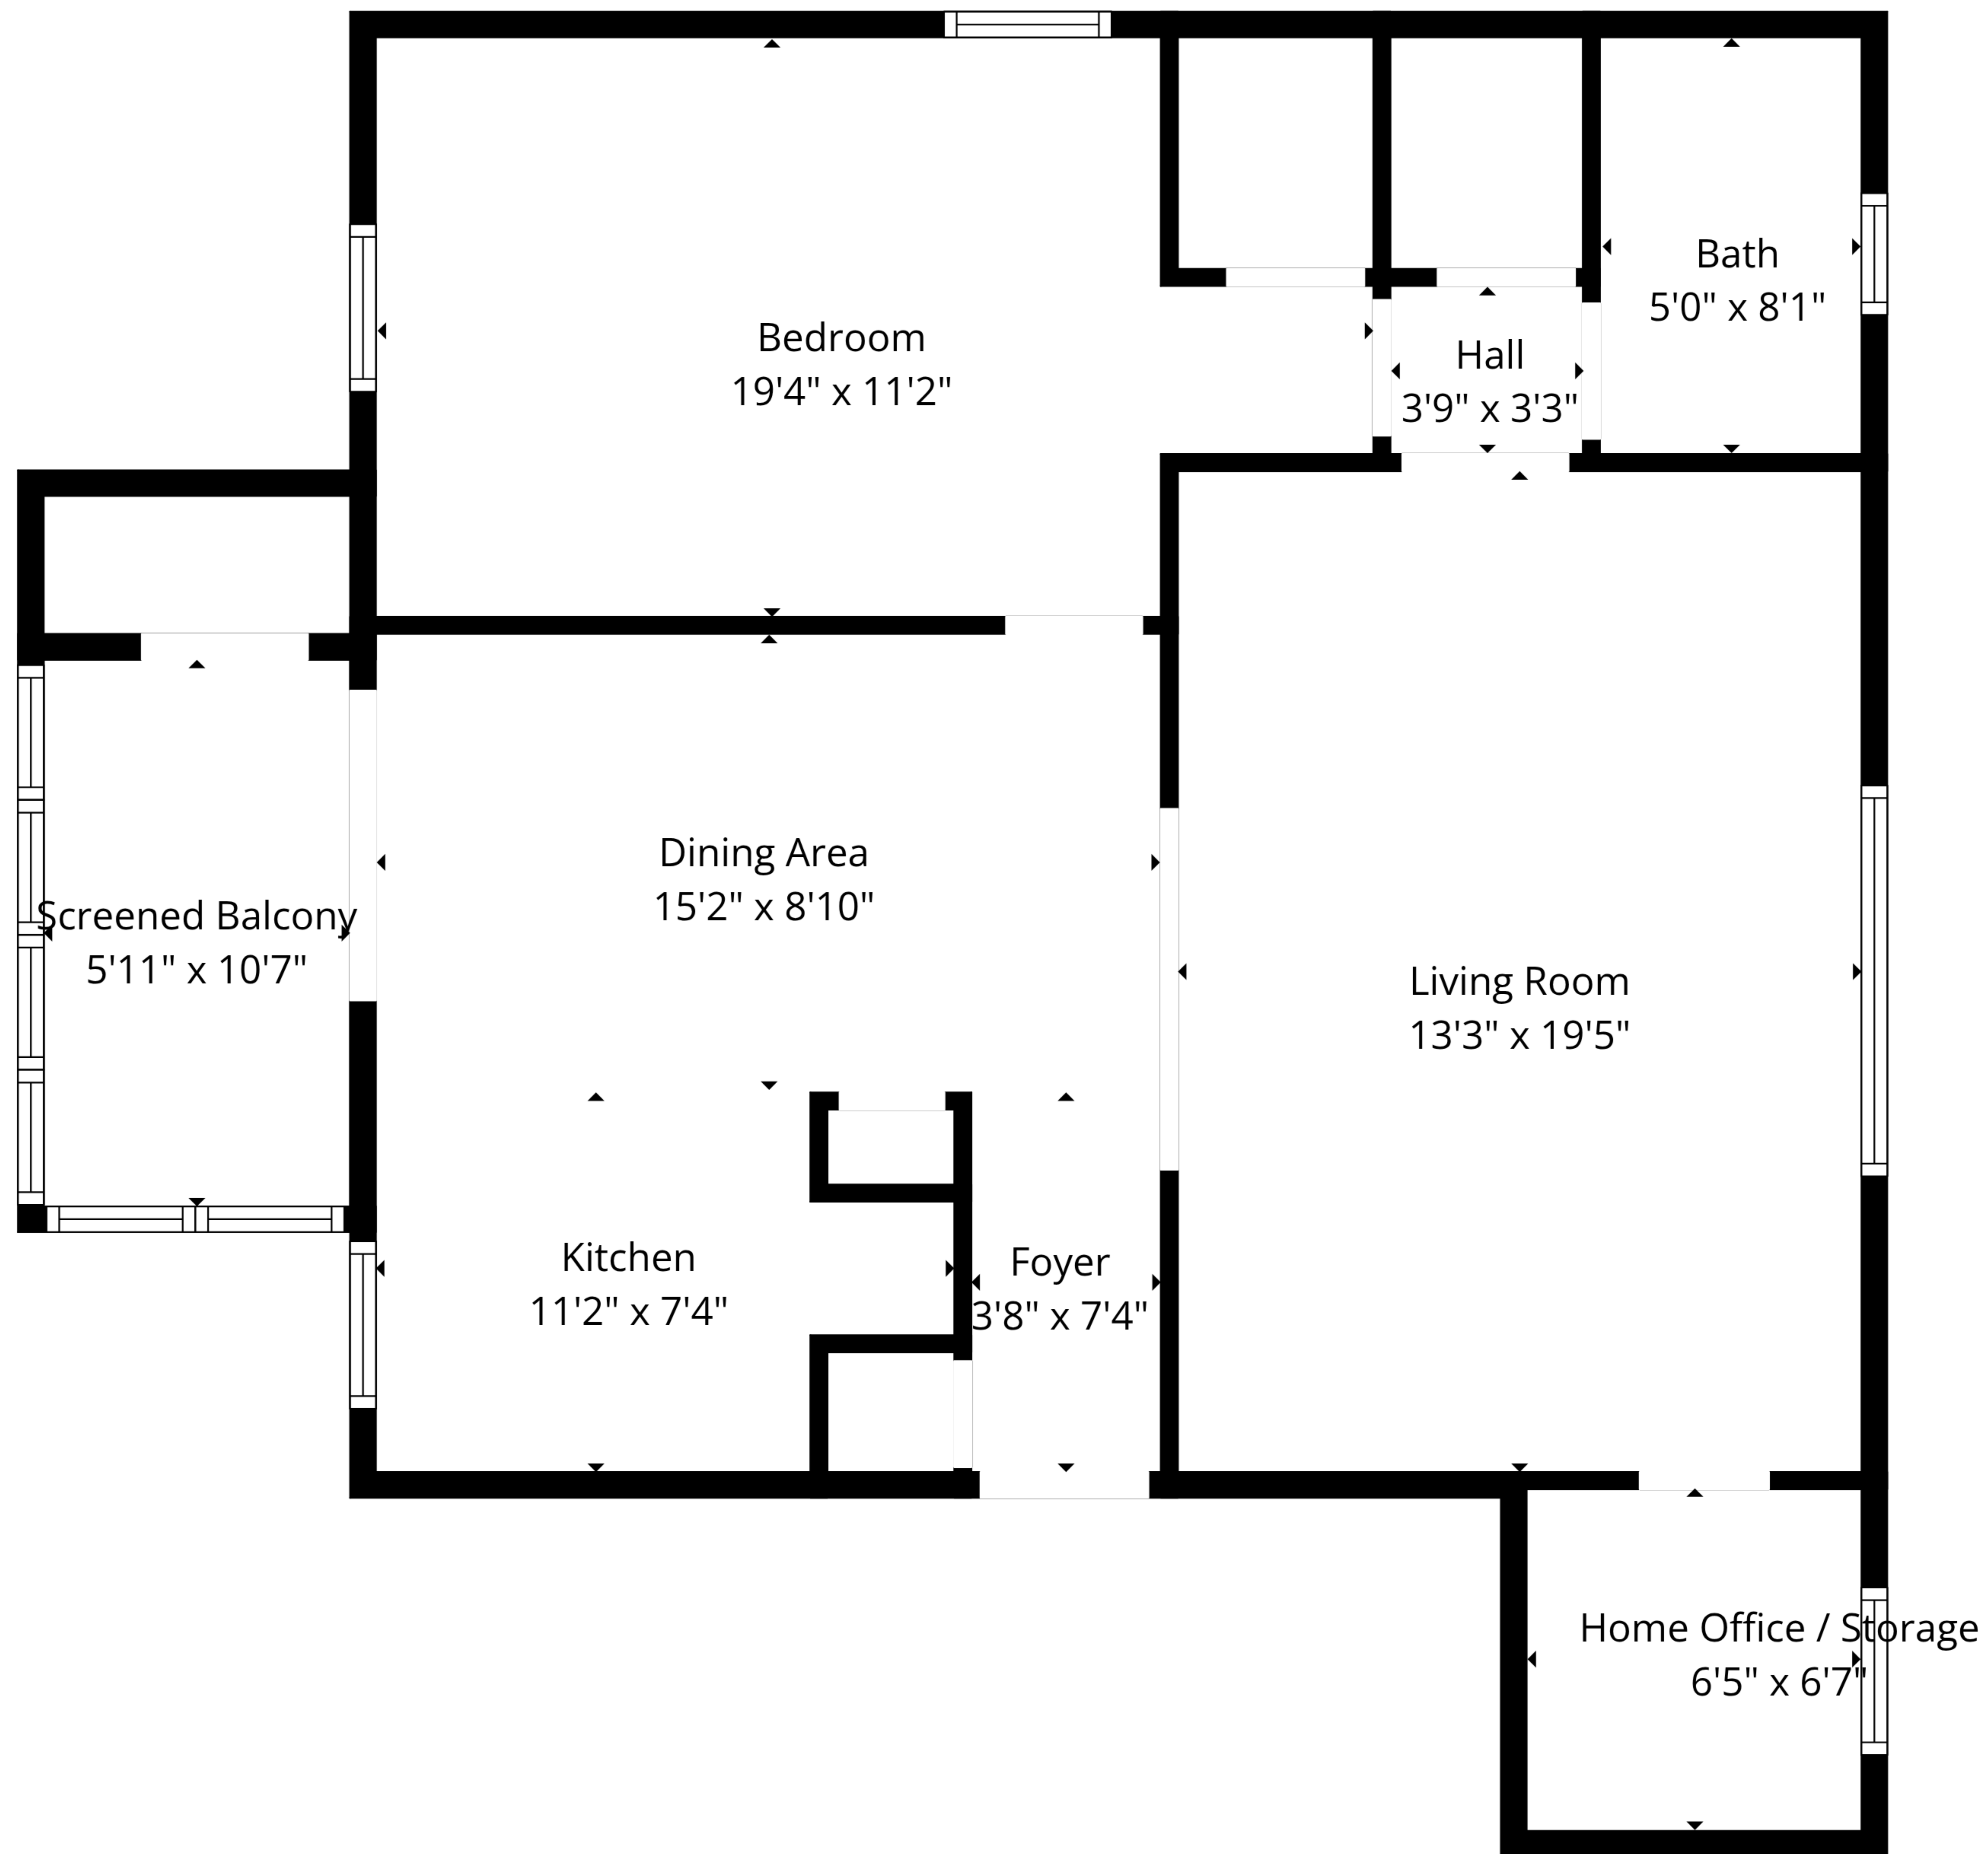

**TOTAL: 862 sq. ft**

1st floor: 862 sq. ft

EXCLUDED AREAS: SCREENED BALCONY: 63 sq. ft, WALLS: 80 sq. ft

Measurements Deemed Highly Reliable But Not Guaranteed. Measured By Cubicasa Tech.

**TOTAL: 862 sq. ft**

1st floor: 862 sq. ft

EXCLUDED AREAS: SCREENED BALCONY: 63 sq. ft, WALLS: 80 sq. ft

Measurements Deemed Highly Reliable But Not Guaranteed. Measured By Cubicasa Tech.