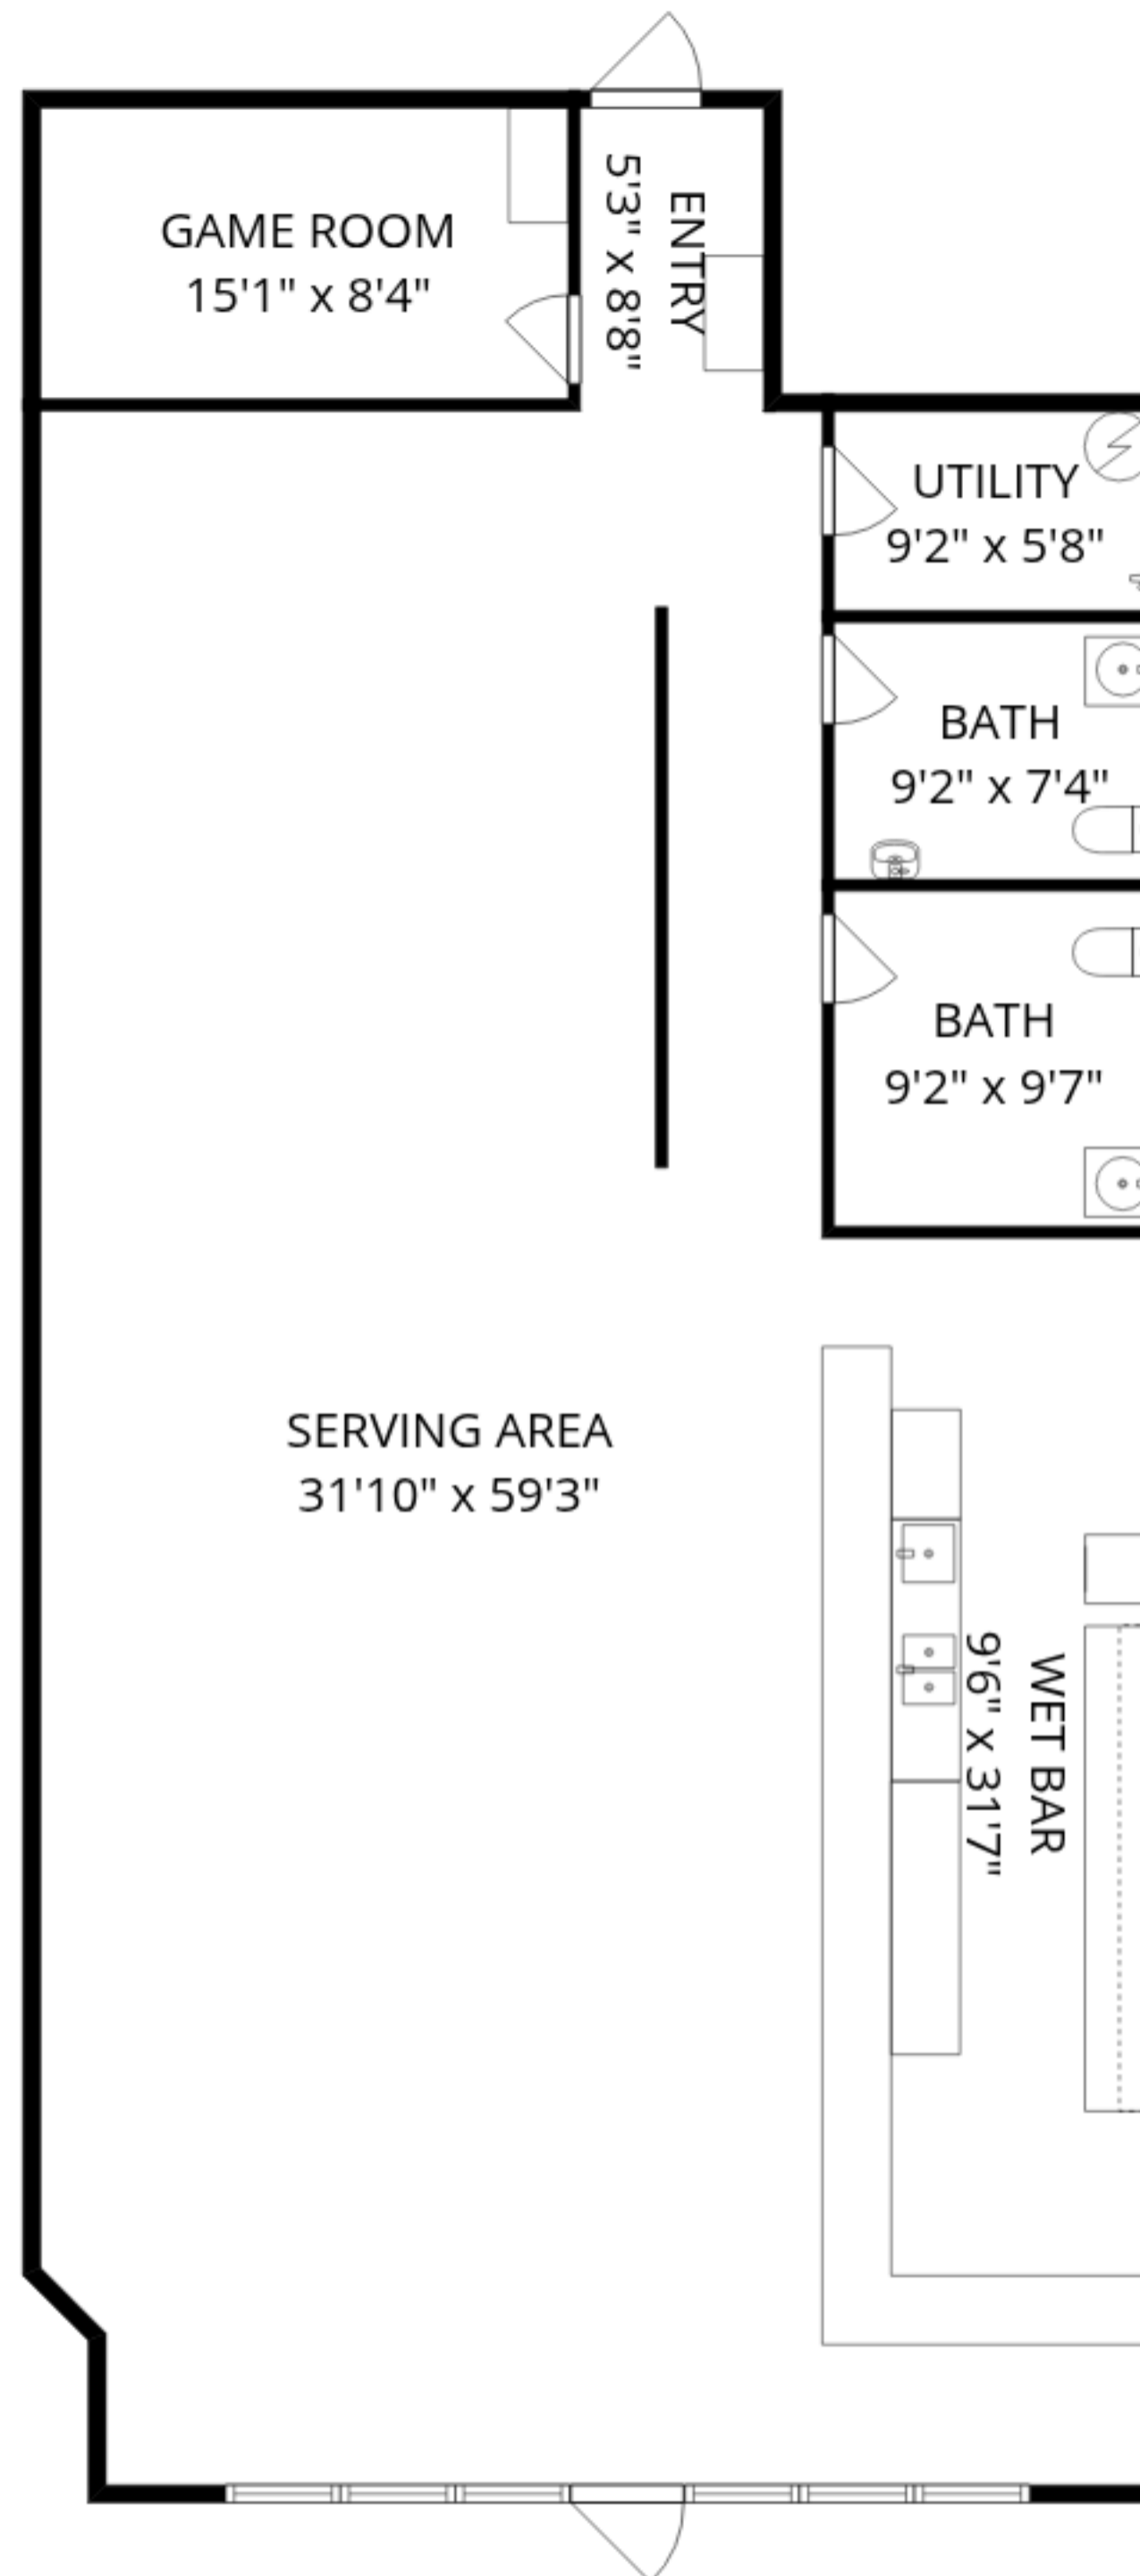

TOTAL: 2054 sq. ft
MAIN FLOOR: 2054 sq. ft
EXCLUDED AREAS: WALLS: 100 sq. ft

SIZES AND DIMENSIONS ARE APPROXIMATE. ACTUAL MAY VARY.

TOTAL: 2054 sq. ft
 MAIN FLOOR: 2054 sq. ft
 EXCLUDED AREAS: WALLS: 100 sq. ft

SIZES AND DIMENSIONS ARE APPROXIMATE. ACTUAL MAY VARY.