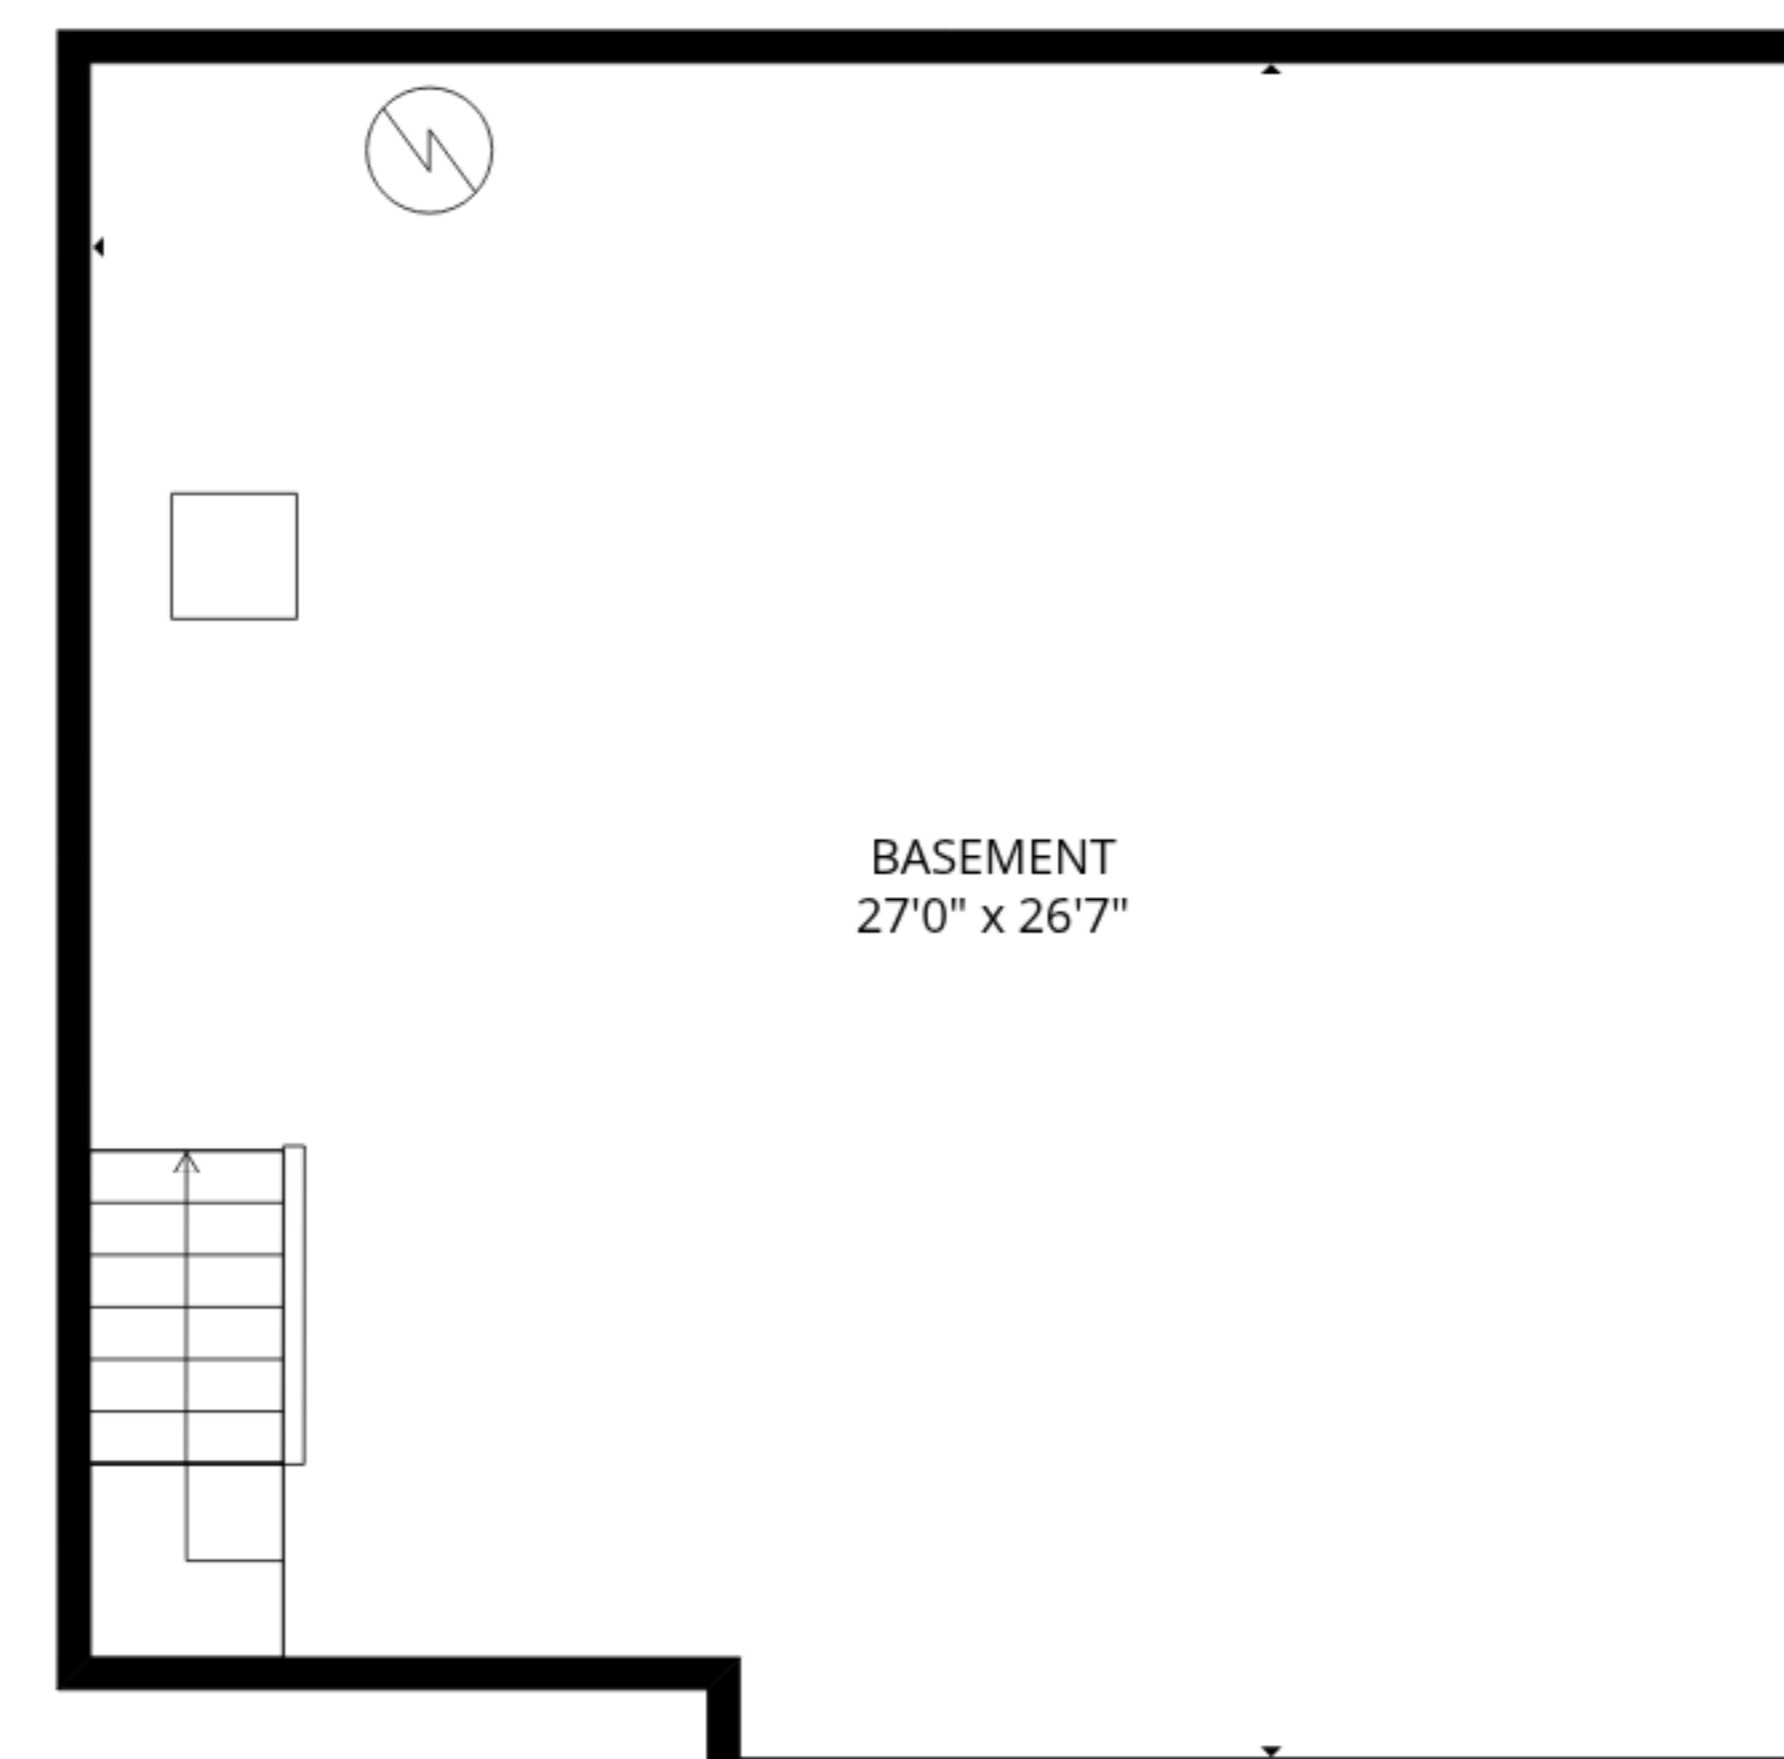

BASEMENT
27'0" x 26'7"

TOTAL: 1907 sq. ft

Basement: 0 sq. ft, 1st floor: 942 sq. ft, 2nd floor: 965 sq. ft
EXCLUDED AREAS: BASEMENT: 704 sq. ft, GARAGE: 341 sq. ft, FIREPLACE: 10 sq. ft,
WALLS: 231 sq. ft

MEASUREMENTS ARE DEEMED RELIABLE BUT ARE NOT GUARANTEED.

TOTAL: 1907 sq. ft

Basement: 0 sq. ft, 1st floor: 942 sq. ft, 2nd floor: 965 sq. ft

EXCLUDED AREAS: BASEMENT: 704 sq. ft, GARAGE: 341 sq. ft, FIREPLACE: 10 sq. ft,
WALLS: 231 sq. ft

MEASUREMENTS ARE DEEMED RELIABLE BUT ARE NOT GUARANTEED.

2nd floor

1st floor

Basement

TOTAL: 1907 sq. ft

Basement: 0 sq. ft, 1st floor: 942 sq. ft, 2nd floor: 965 sq. ft

EXCLUDED AREAS: BASEMENT: 704 sq. ft, GARAGE: 341 sq. ft, FIREPLACE: 10 sq. ft,
WALLS: 231 sq. ft