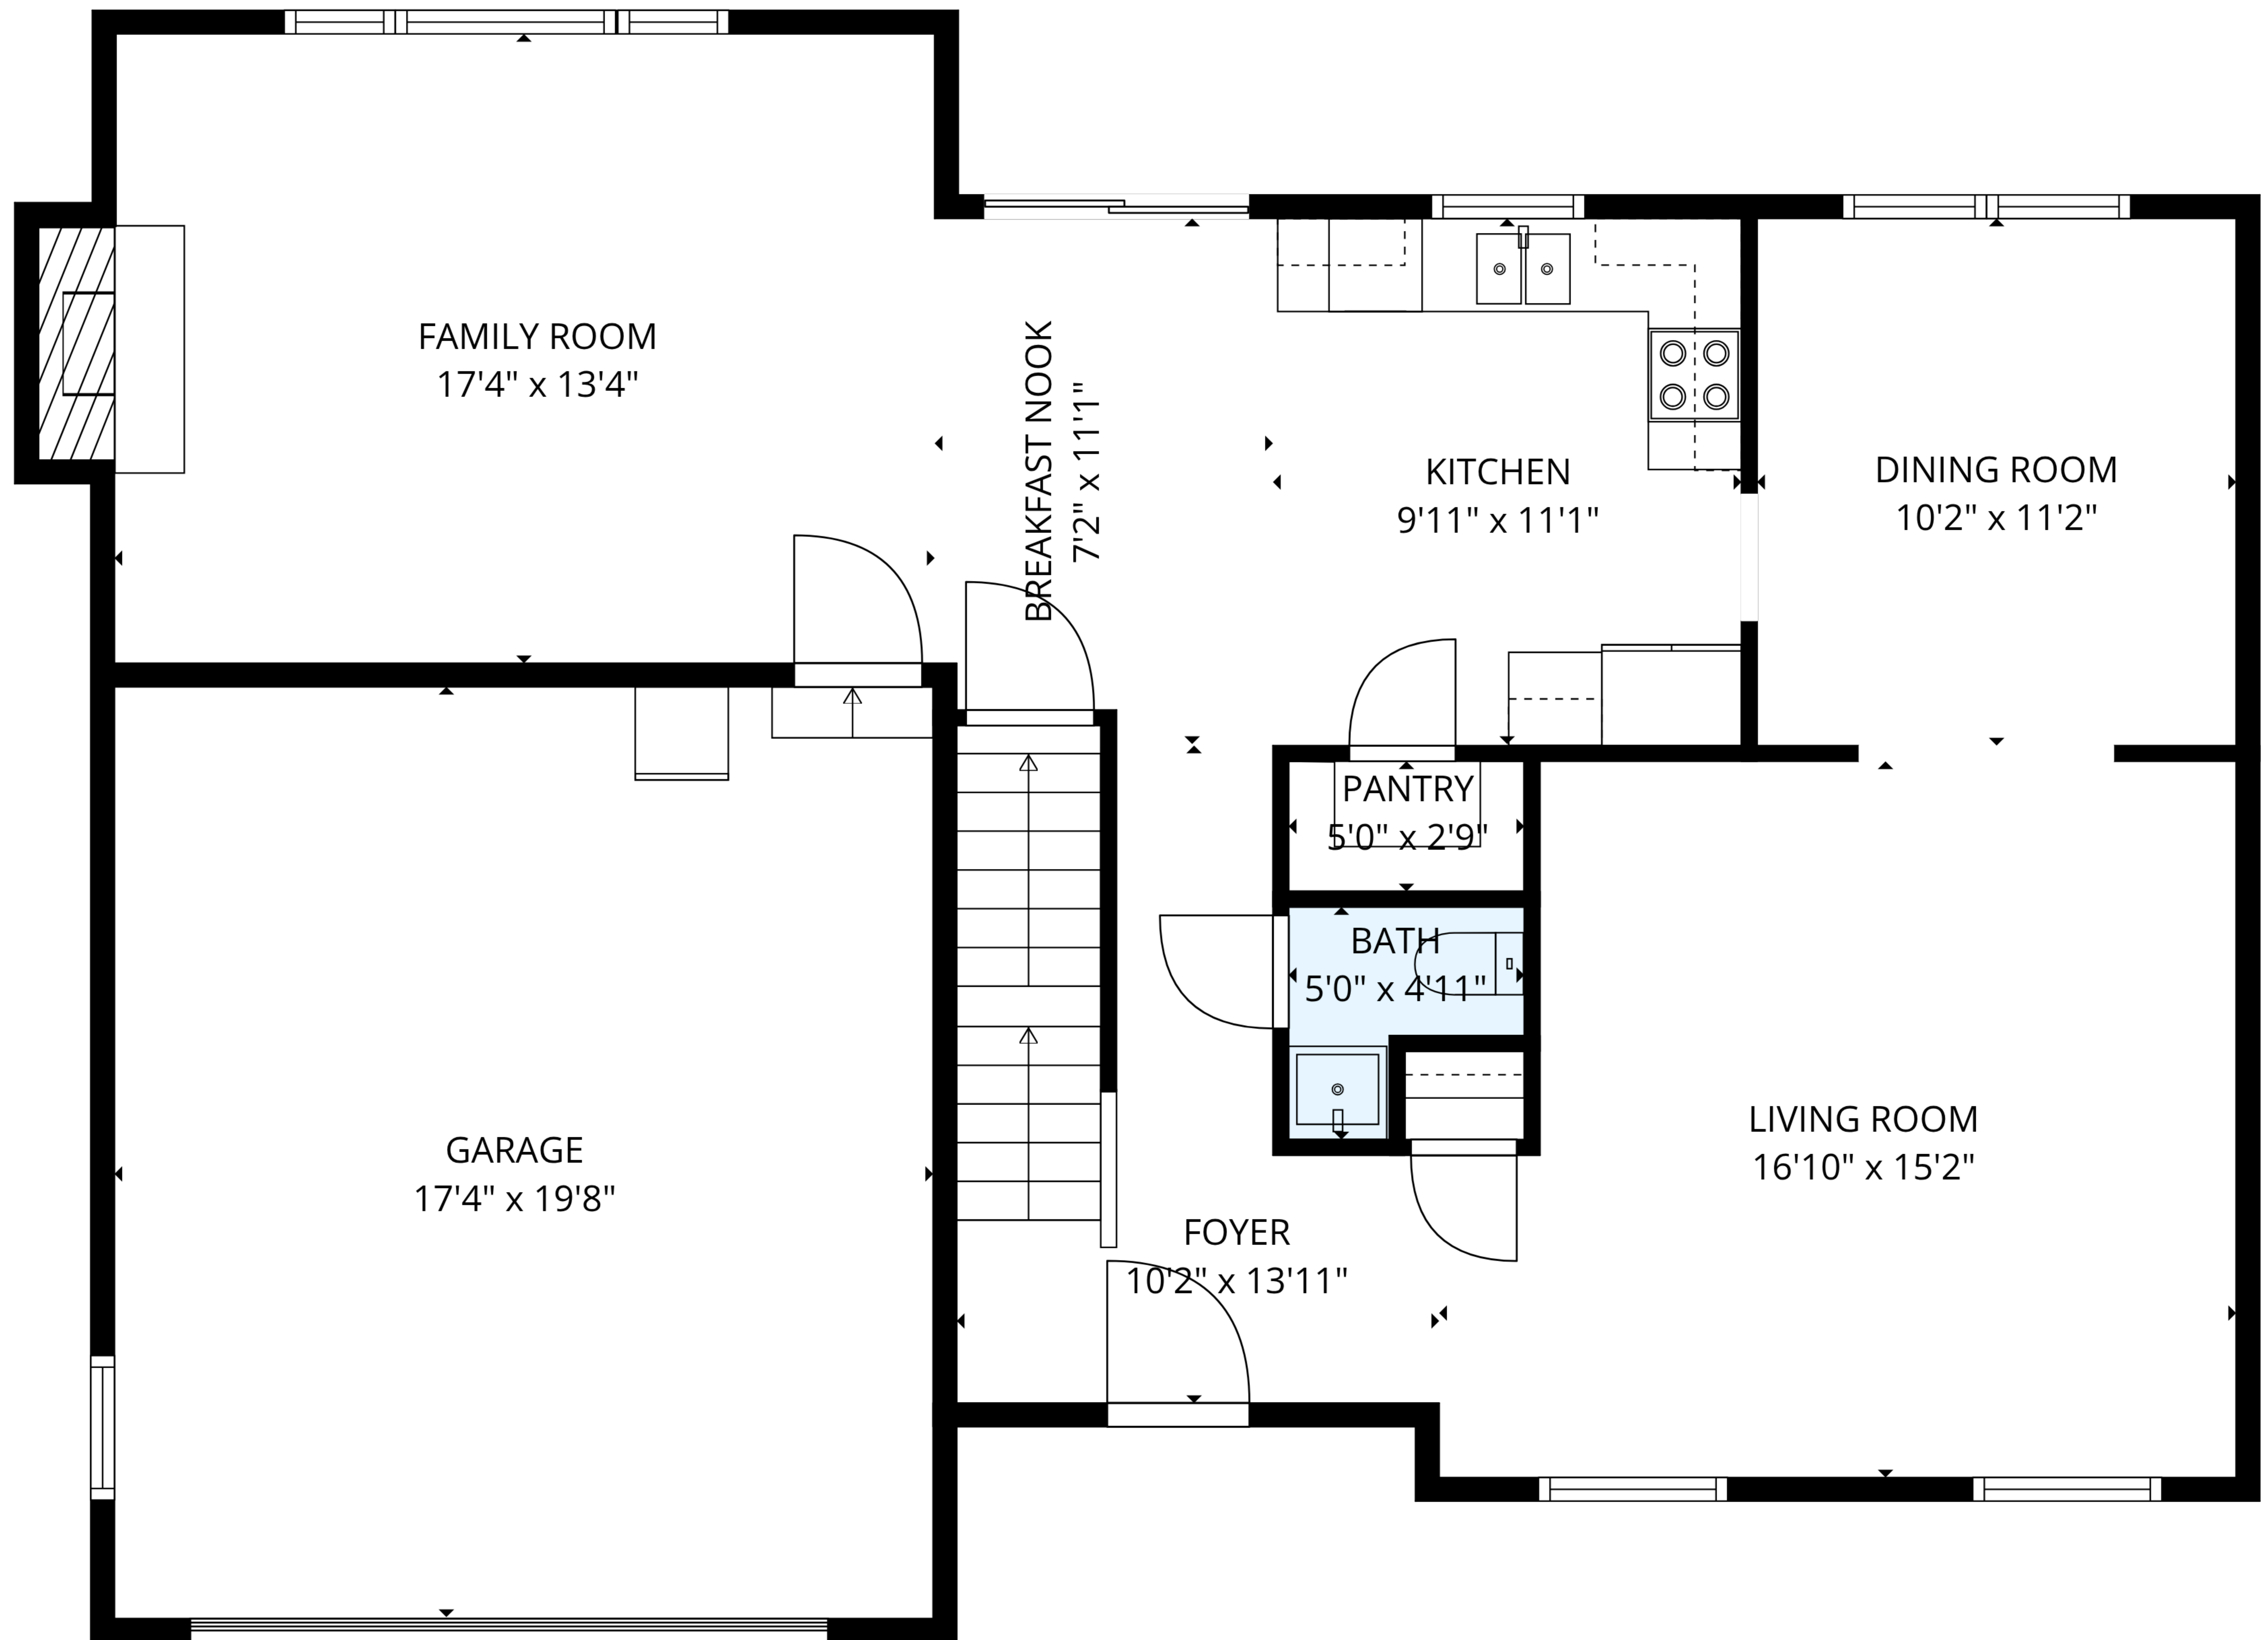

BASEMENT
27'0" x 26'7"

TOTAL: 1907 sq. ft

Basement: 0 sq. ft, 1st floor: 942 sq. ft, 2nd floor: 965 sq. ft
EXCLUDED AREAS: BASEMENT: 704 sq. ft, GARAGE: 341 sq. ft, FIREPLACE: 10 sq. ft,
WALLS: 231 sq. ft

MEASUREMENTS ARE DEEMED RELIABLE BUT ARE NOT GUARANTEED.

TOTAL: 1907 sq. ft

Basement: 0 sq. ft, 1st floor: 942 sq. ft, 2nd floor: 965 sq. ft

EXCLUDED AREAS: BASEMENT: 704 sq. ft, GARAGE: 341 sq. ft, FIREPLACE: 10 sq. ft,
WALLS: 231 sq. ft

MEASUREMENTS ARE DEEMED RELIABLE BUT ARE NOT GUARANTEED.

2nd floor

1st floor

Basement

TOTAL: 1907 sq. ft

Basement: 0 sq. ft, 1st floor: 942 sq. ft, 2nd floor: 965 sq. ft

EXCLUDED AREAS: BASEMENT: 704 sq. ft, GARAGE: 341 sq. ft, FIREPLACE: 10 sq. ft,
WALLS: 231 sq. ft