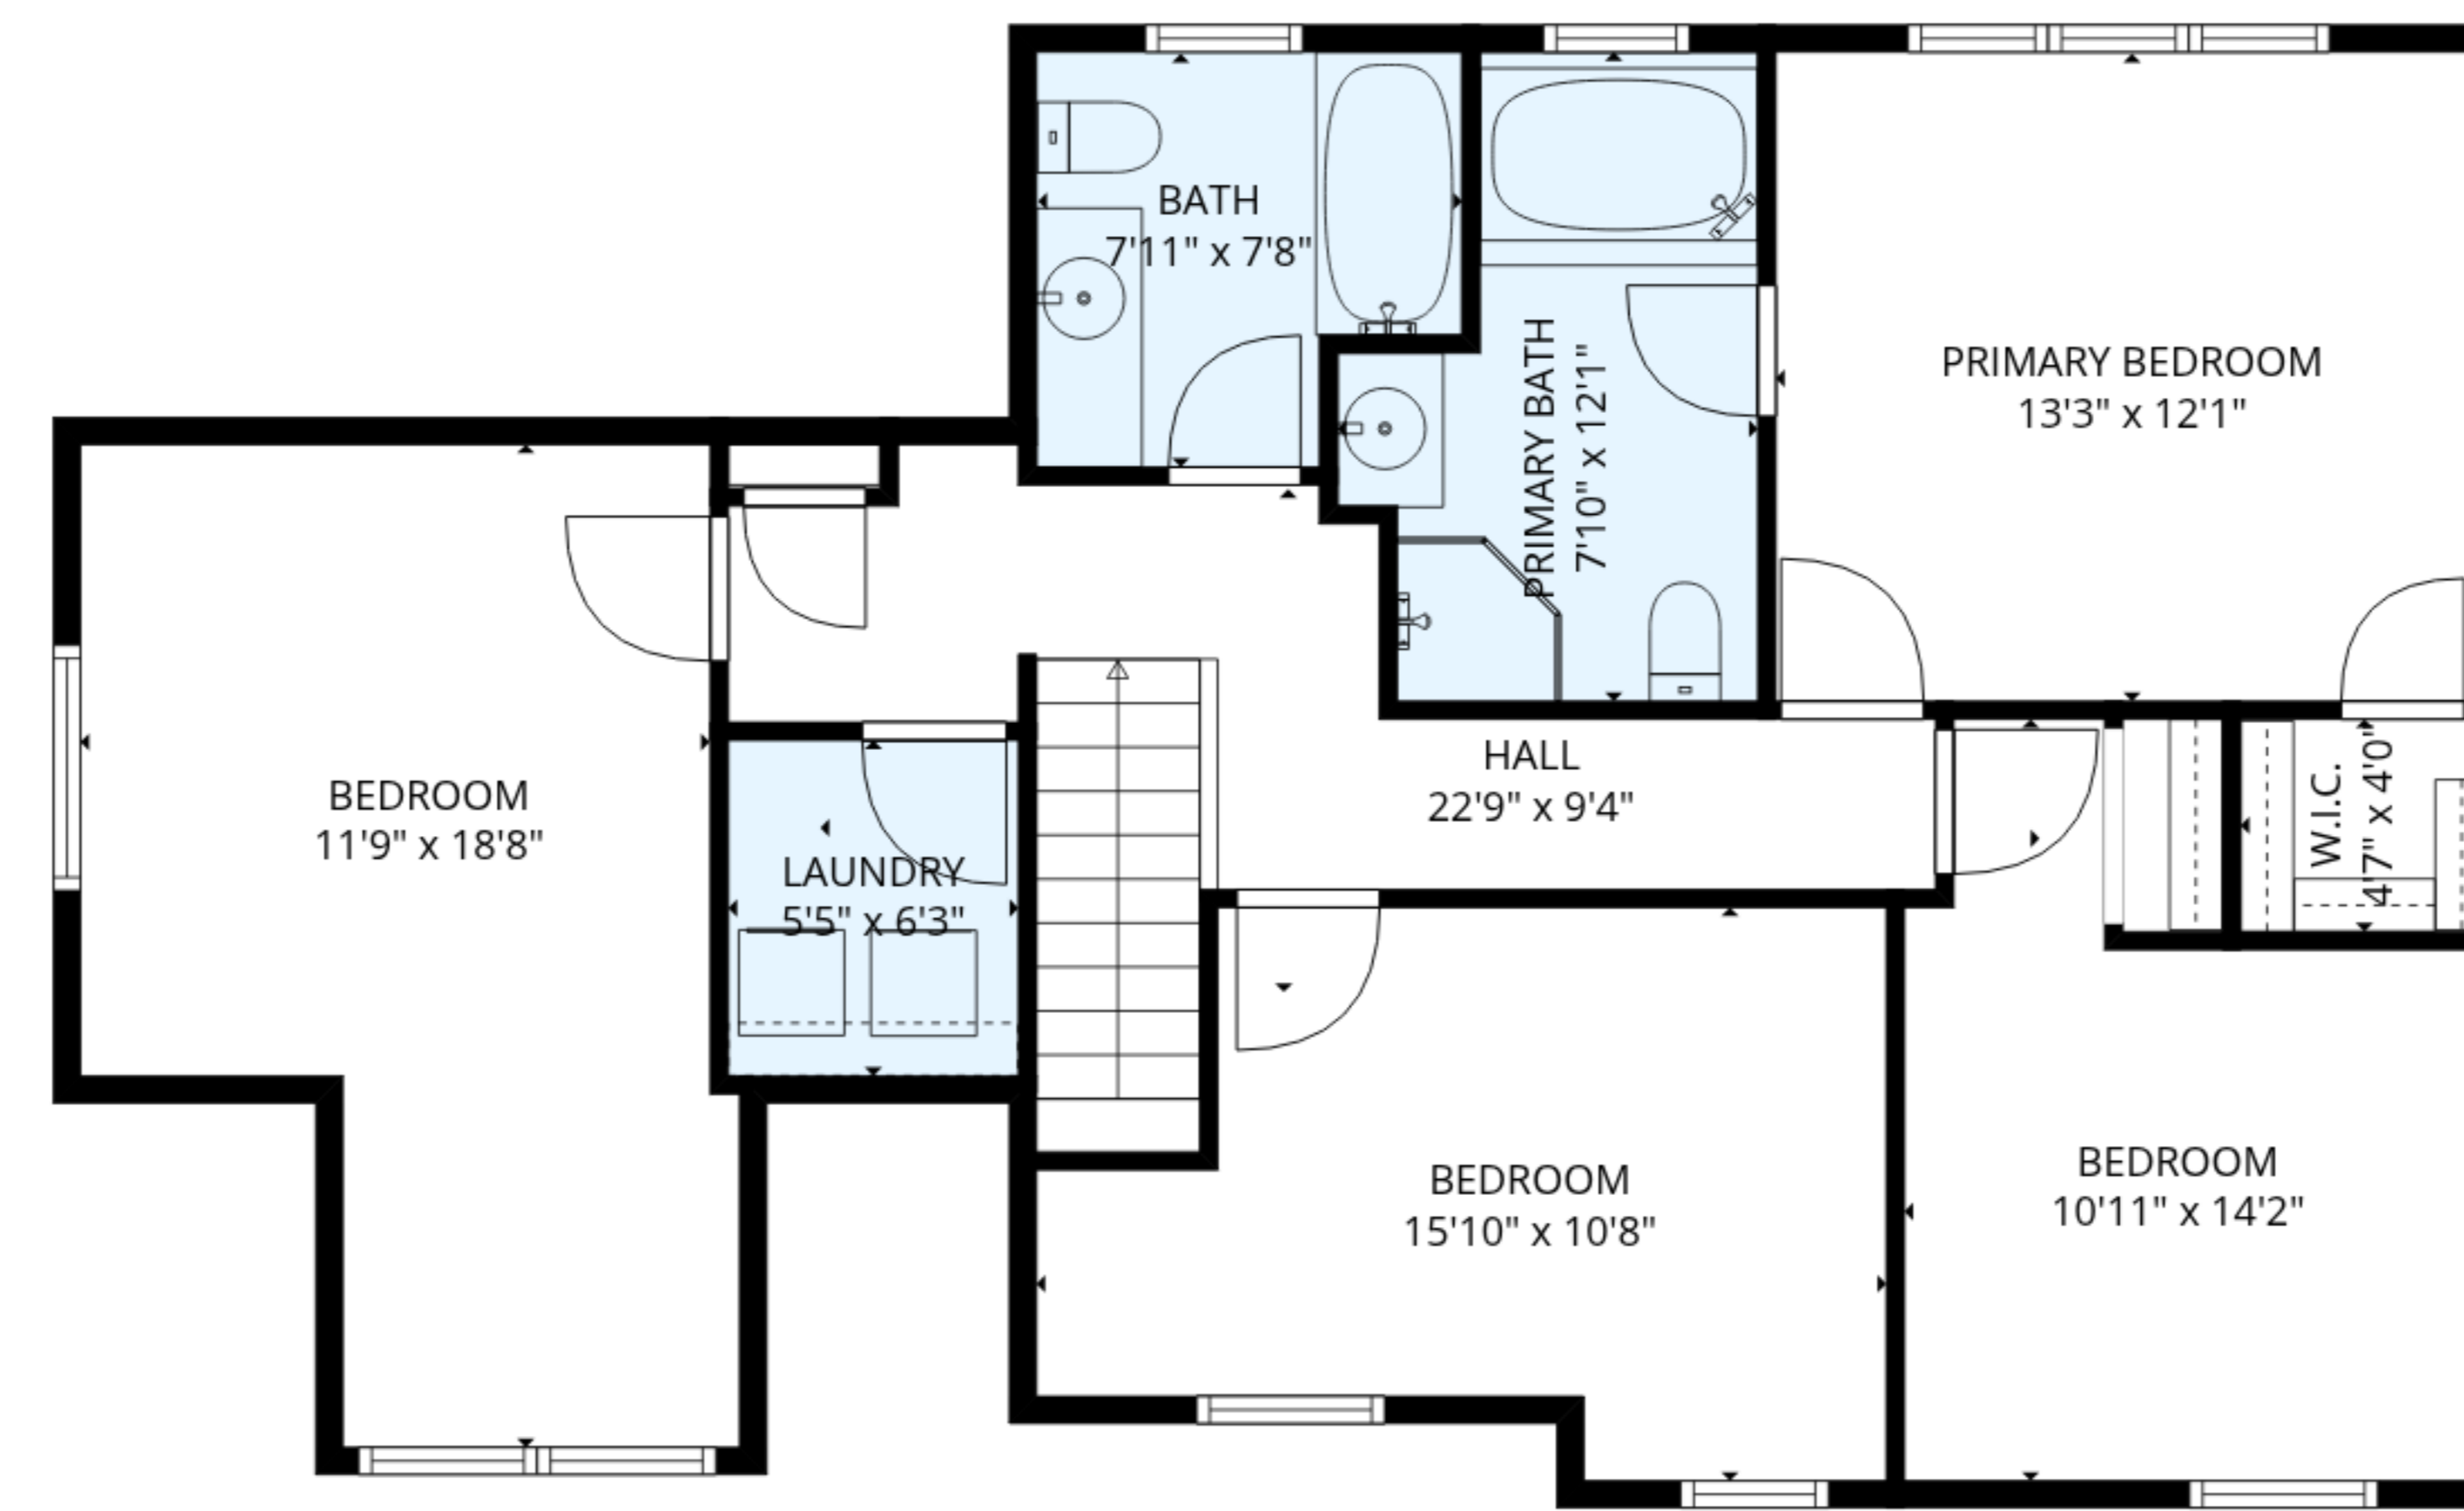

BASEMENT
27'0" x 26'7"

TOTAL: 1907 sq. ft

Basement: 0 sq. ft, 1st floor: 942 sq. ft, 2nd floor: 965 sq. ft
EXCLUDED AREAS: BASEMENT: 704 sq. ft, GARAGE: 341 sq. ft, FIREPLACE: 10 sq. ft,
WALLS: 231 sq. ft

MEASUREMENTS ARE DEEMED RELIABLE BUT ARE NOT GUARANTEED.

TOTAL: 1907 sq. ft

Basement: 0 sq. ft, 1st floor: 942 sq. ft, 2nd floor: 965 sq. ft

EXCLUDED AREAS: BASEMENT: 704 sq. ft, GARAGE: 341 sq. ft, FIREPLACE: 10 sq. ft,
WALLS: 231 sq. ft

MEASUREMENTS ARE DEEMED RELIABLE BUT ARE NOT GUARANTEED.

2nd floor

1st floor

Basement

TOTAL: 1907 sq. ft

Basement: 0 sq. ft, 1st floor: 942 sq. ft, 2nd floor: 965 sq. ft

EXCLUDED AREAS: BASEMENT: 704 sq. ft, GARAGE: 341 sq. ft, FIREPLACE: 10 sq. ft,
WALLS: 231 sq. ft