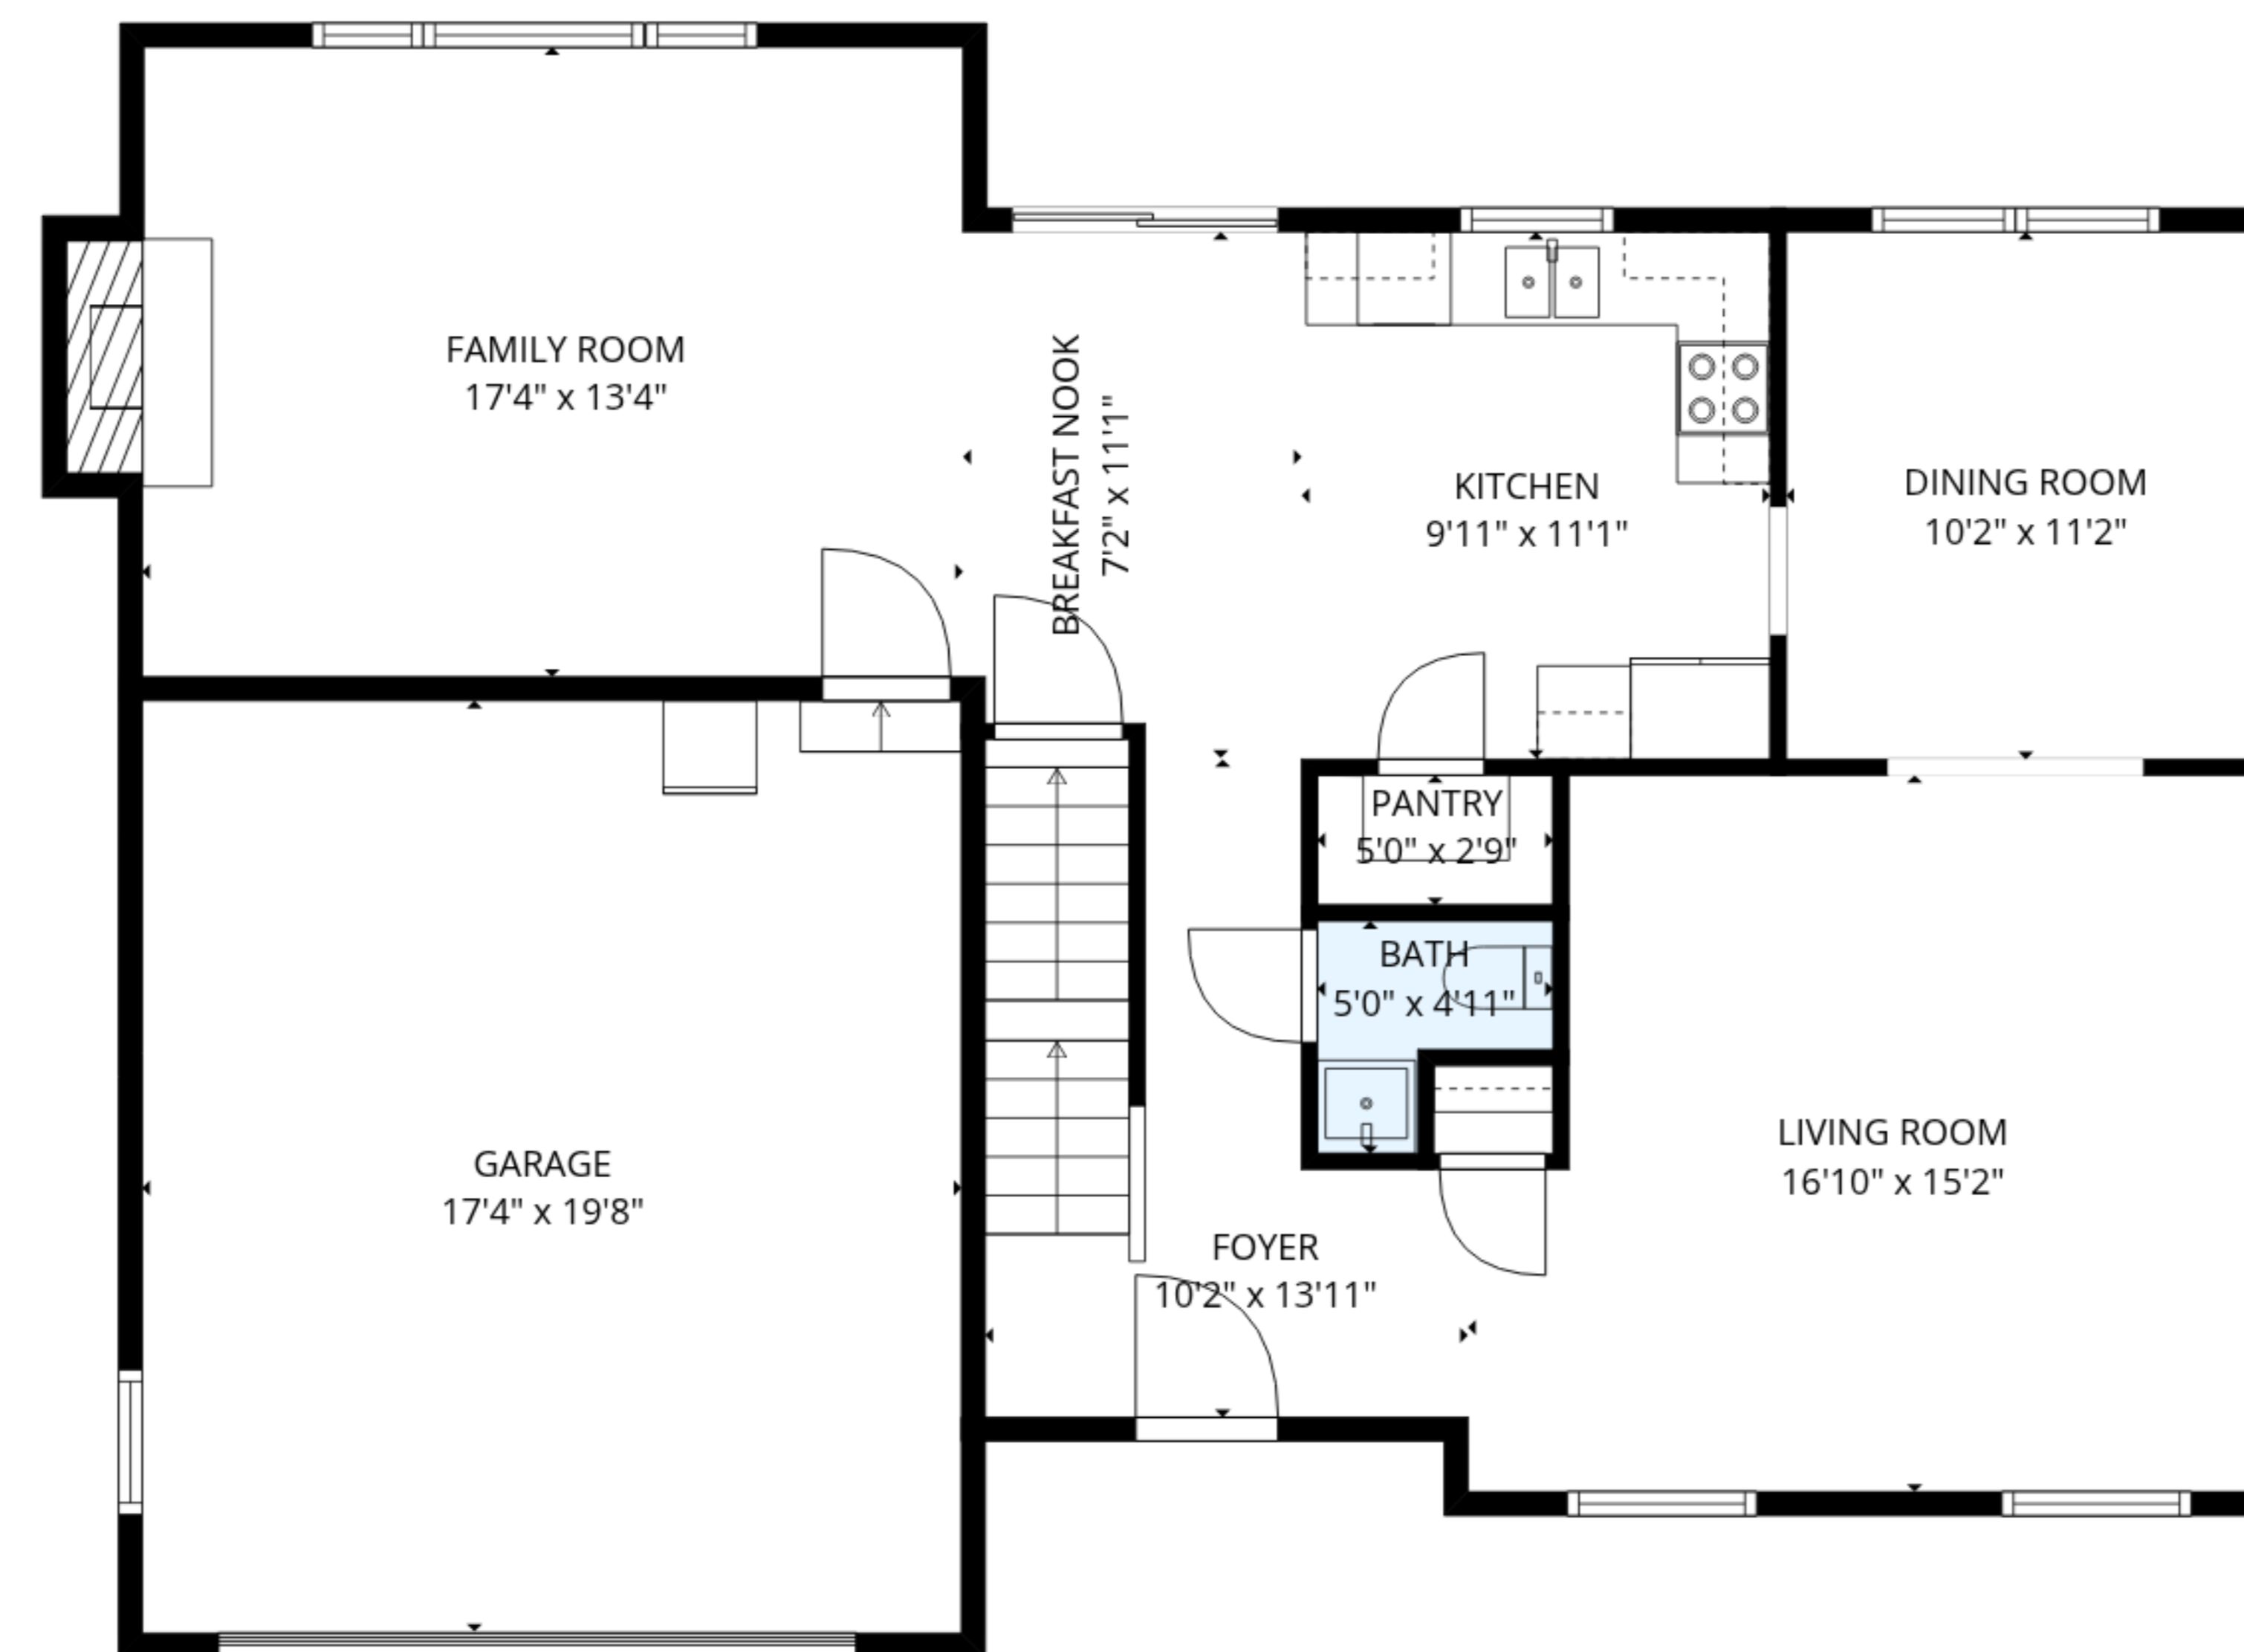

BASEMENT
27'0" x 26'7"

TOTAL: 1907 sq. ft

Basement: 0 sq. ft, 1st floor: 942 sq. ft, 2nd floor: 965 sq. ft
EXCLUDED AREAS: BASEMENT: 704 sq. ft, GARAGE: 341 sq. ft, FIREPLACE: 10 sq. ft,
WALLS: 231 sq. ft

MEASUREMENTS ARE DEEMED RELIABLE BUT ARE NOT GUARANTEED.

TOTAL: 1907 sq. ft

Basement: 0 sq. ft, 1st floor: 942 sq. ft, 2nd floor: 965 sq. ft

EXCLUDED AREAS: BASEMENT: 704 sq. ft, GARAGE: 341 sq. ft, FIREPLACE: 10 sq. ft,
WALLS: 231 sq. ft

MEASUREMENTS ARE DEEMED RELIABLE BUT ARE NOT GUARANTEED.

2nd floor

1st floor

Basement

TOTAL: 1907 sq. ft

Basement: 0 sq. ft, 1st floor: 942 sq. ft, 2nd floor: 965 sq. ft

EXCLUDED AREAS: BASEMENT: 704 sq. ft, GARAGE: 341 sq. ft, FIREPLACE: 10 sq. ft,
WALLS: 231 sq. ft