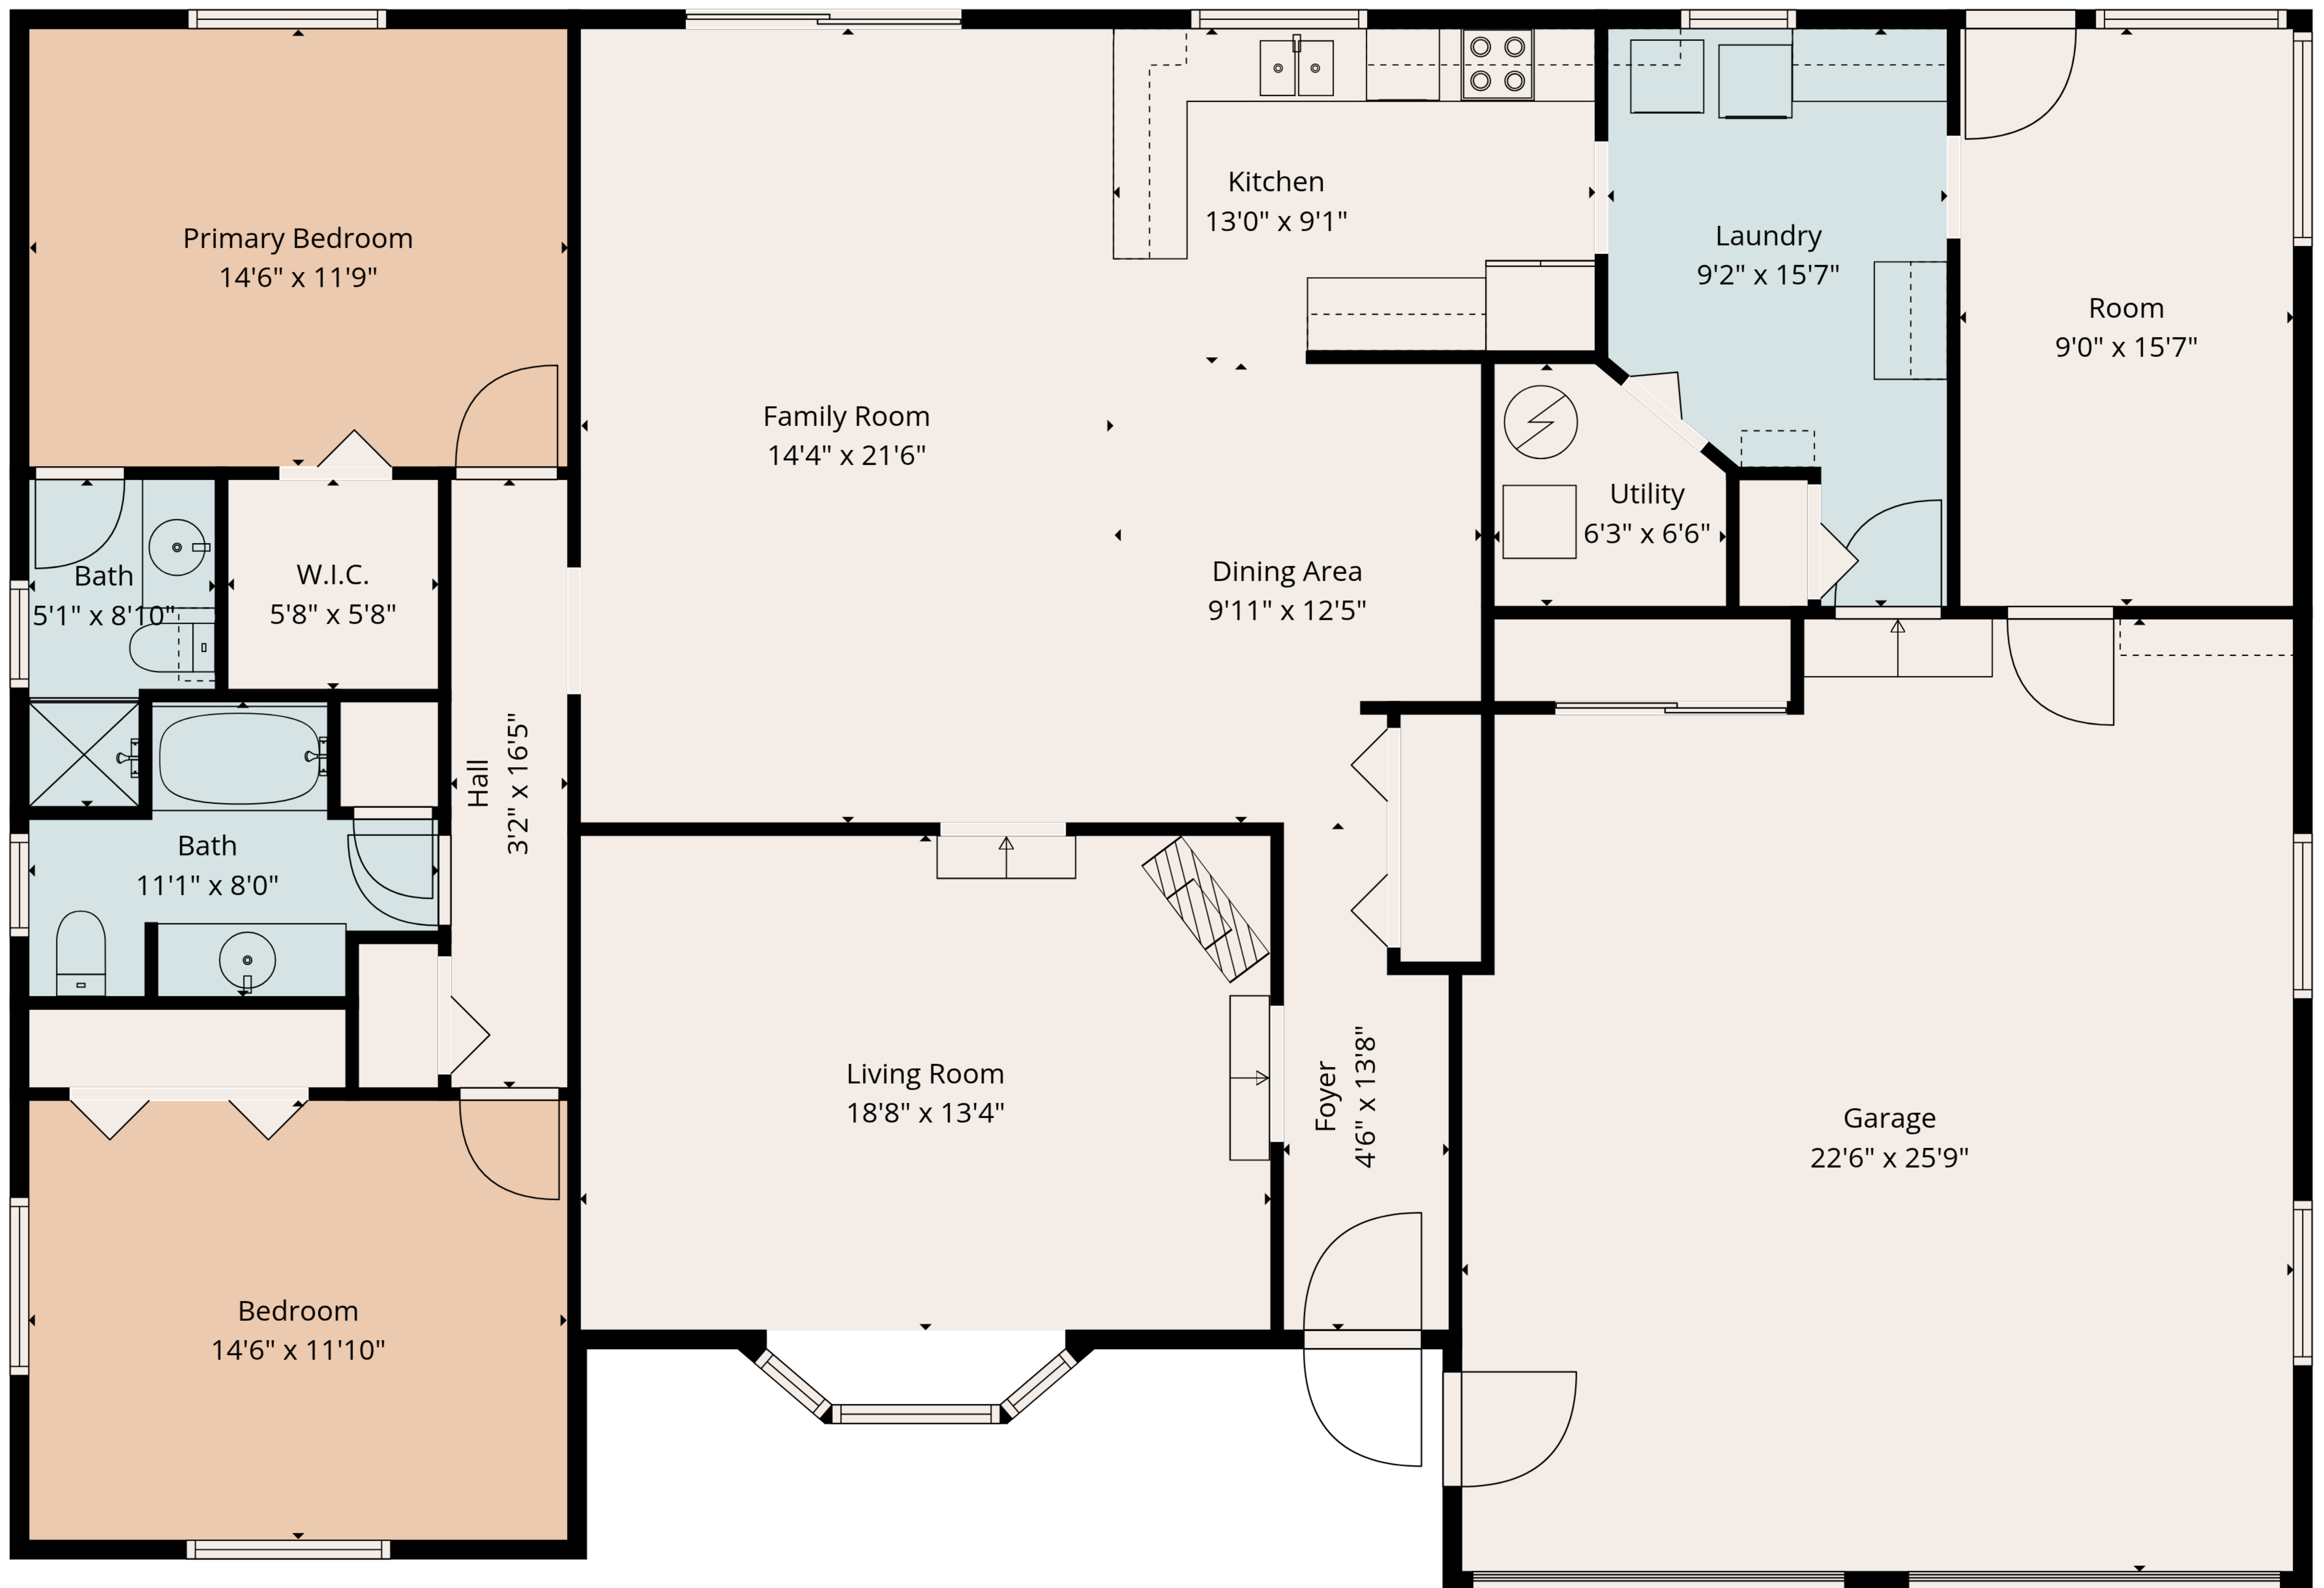

TOTAL: 1814 sq. ft

1st floor: 1814 sq. ft

EXCLUDED AREAS: GARAGE: 548 sq. ft, BAY WINDOW: 15 sq. ft, WALLS: 127 sq. ft

Floor Plan Created By Cubicasa App. Measurements Deemed Highly Reliable But Not Guaranteed.