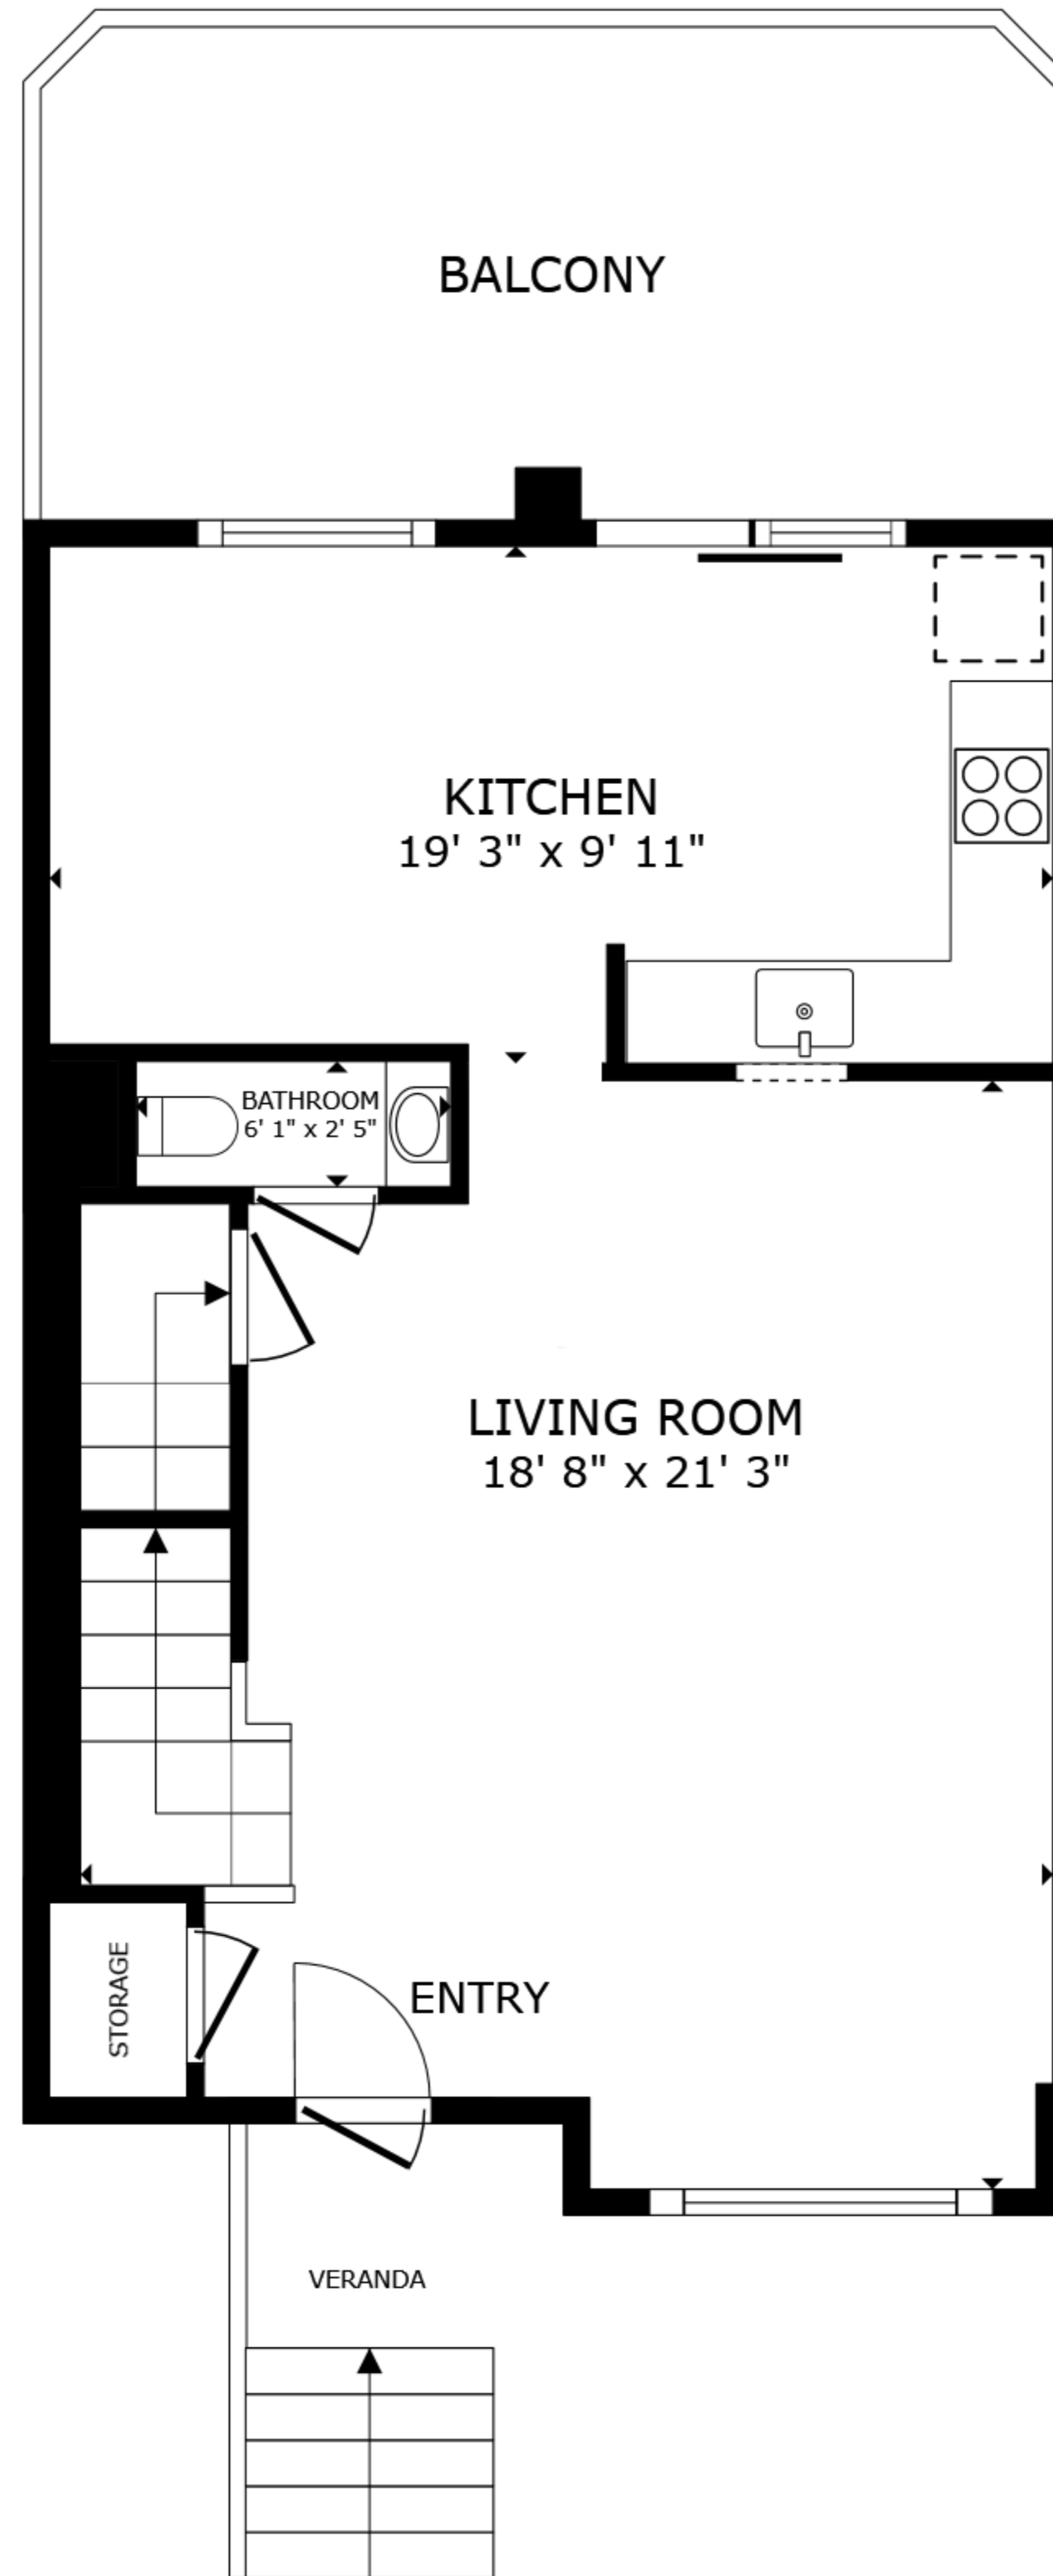

FLOOR 1

FLOOR 2

FLOOR 3

GROSS INTERNAL AREA
 FLOOR 1 554 sq.ft. FLOOR 2 581 sq.ft. FLOOR 3 584 sq.ft.
 EXCLUDED AREAS : PATIO 179 sq.ft. BALCONY 184 sq.ft. VERANDA 41 sq.ft.
 TOTAL : 1,720 sq.ft.
 SIZES AND DIMENSIONS ARE APPROXIMATE, ACTUAL MAY VARY.