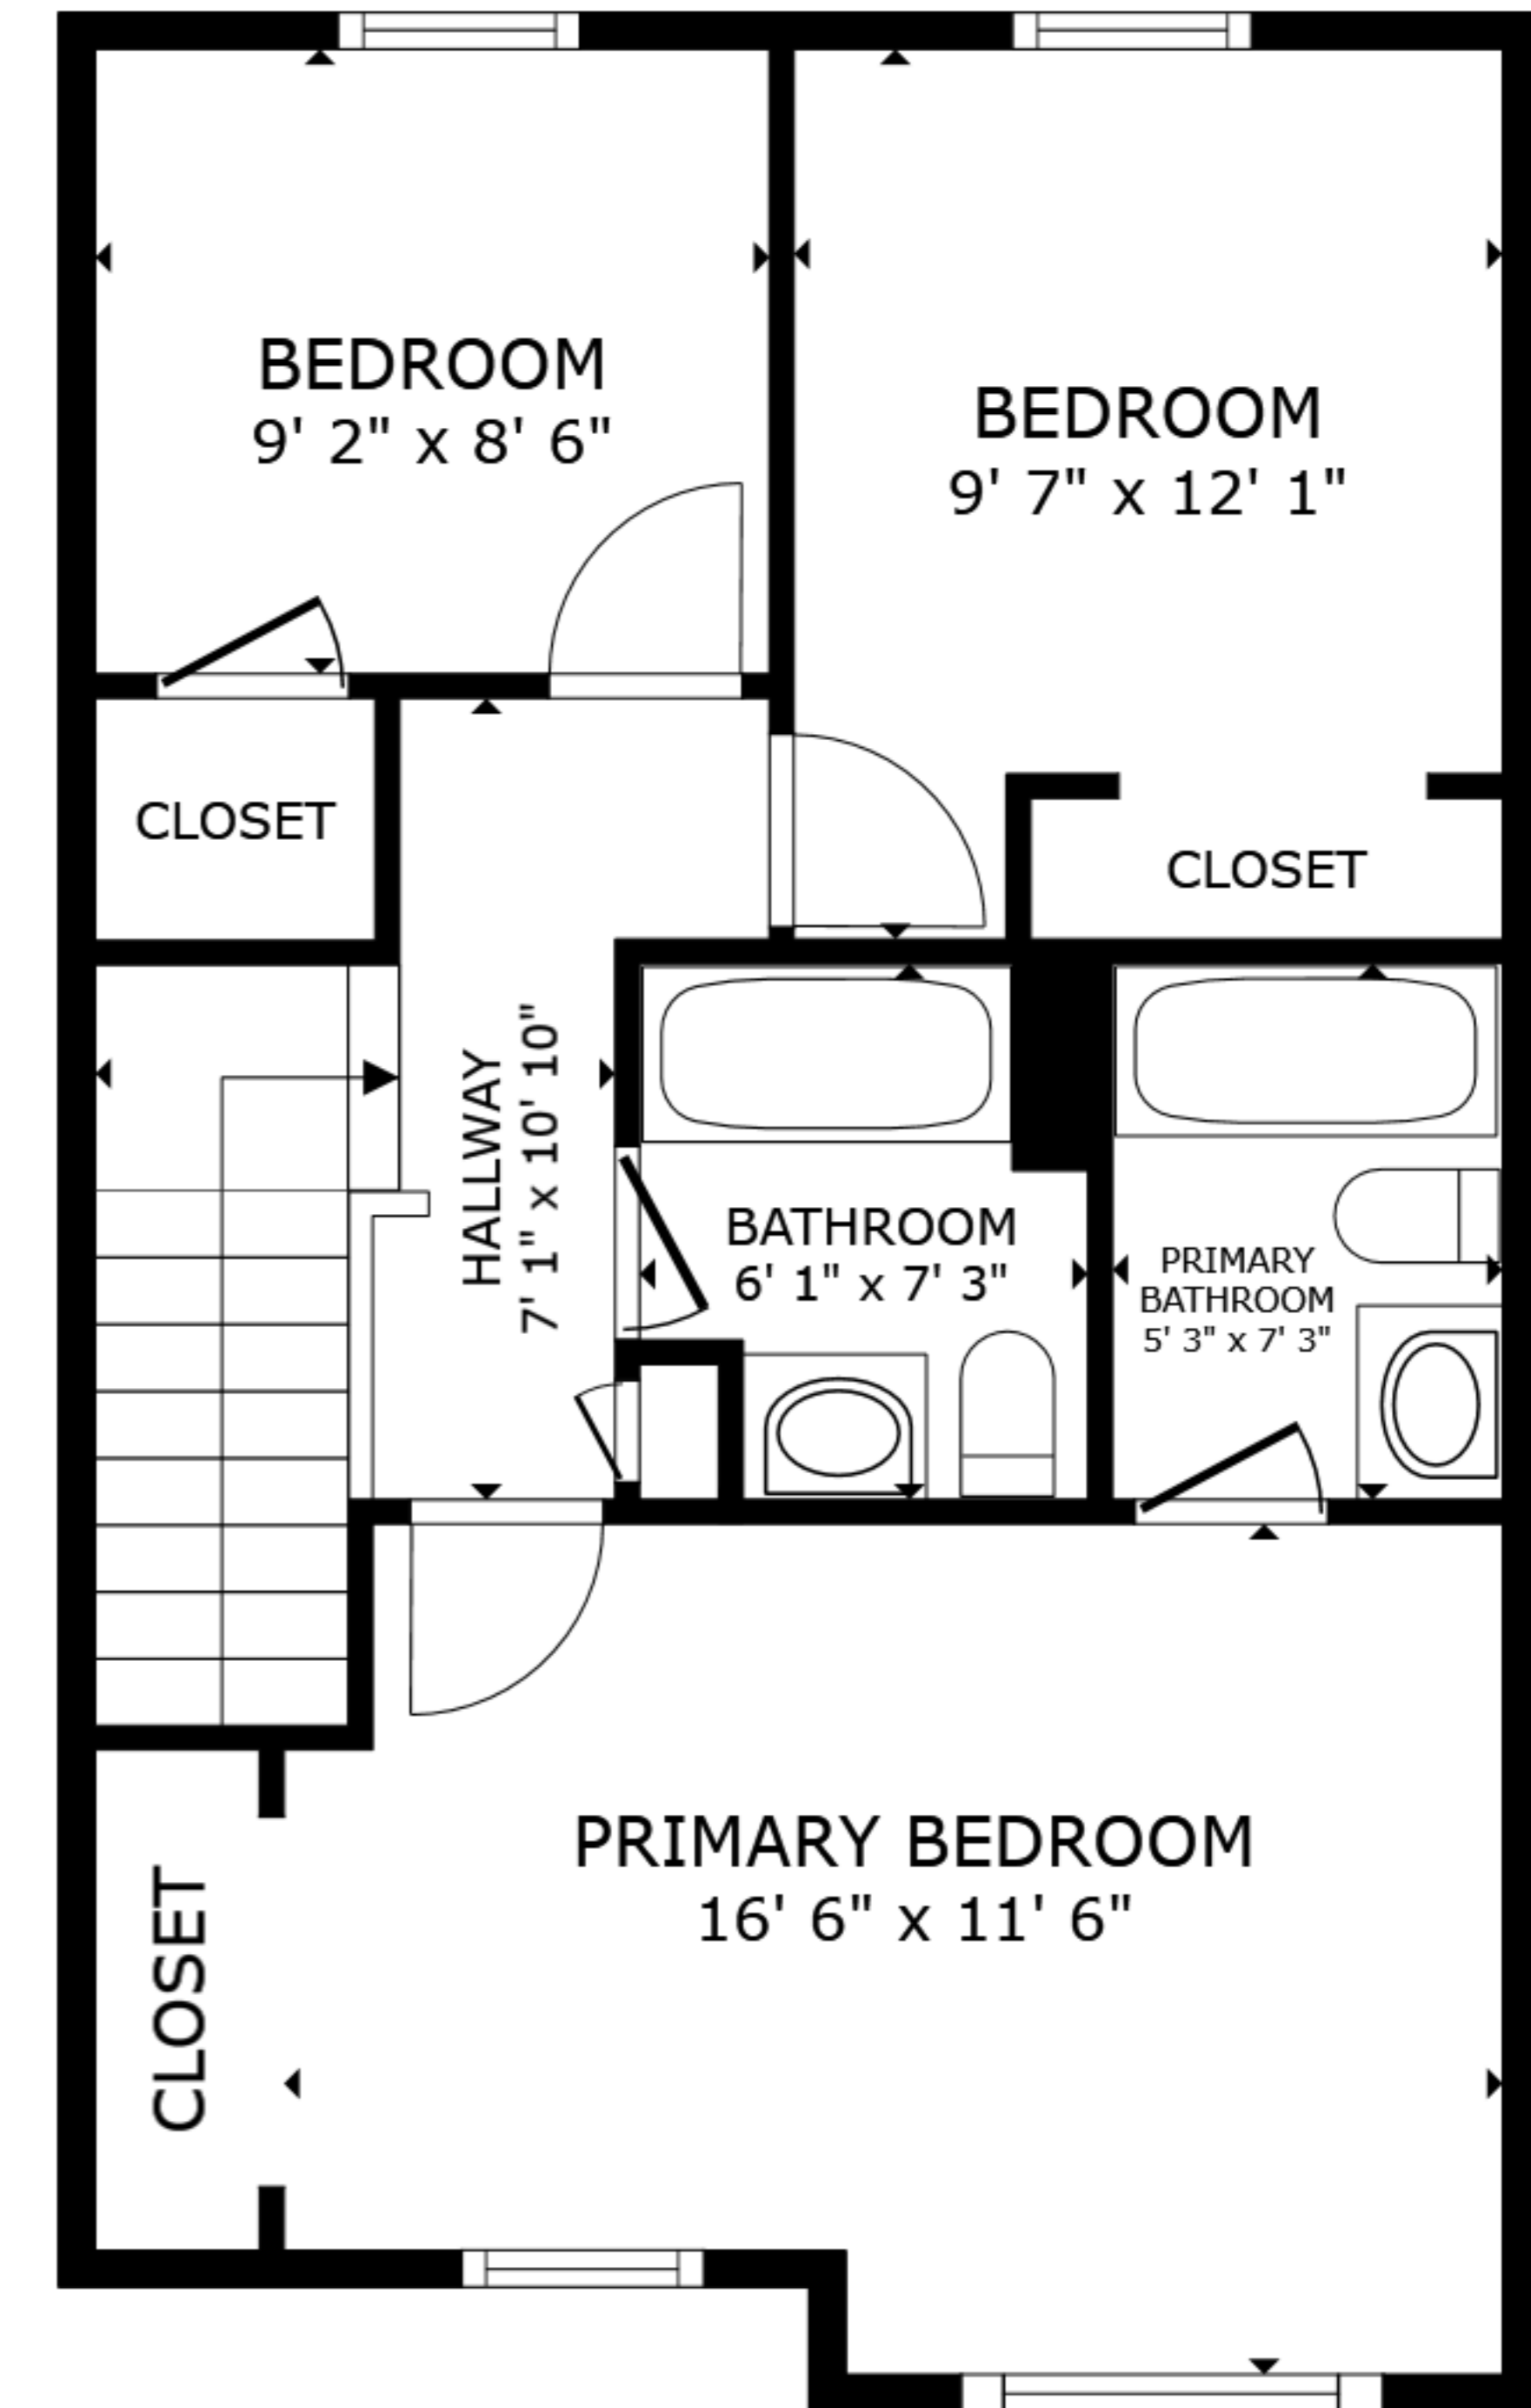

FLOOR 1

FLOOR 2

FLOOR 3

GROSS INTERNAL AREA
 FLOOR 1 554 sq.ft. FLOOR 2 581 sq.ft. FLOOR 3 584 sq.ft.
 EXCLUDED AREAS : PATIO 179 sq.ft. BALCONY 184 sq.ft. VERANDA 41 sq.ft.
 TOTAL : 1,720 sq.ft.
 SIZES AND DIMENSIONS ARE APPROXIMATE, ACTUAL MAY VARY.