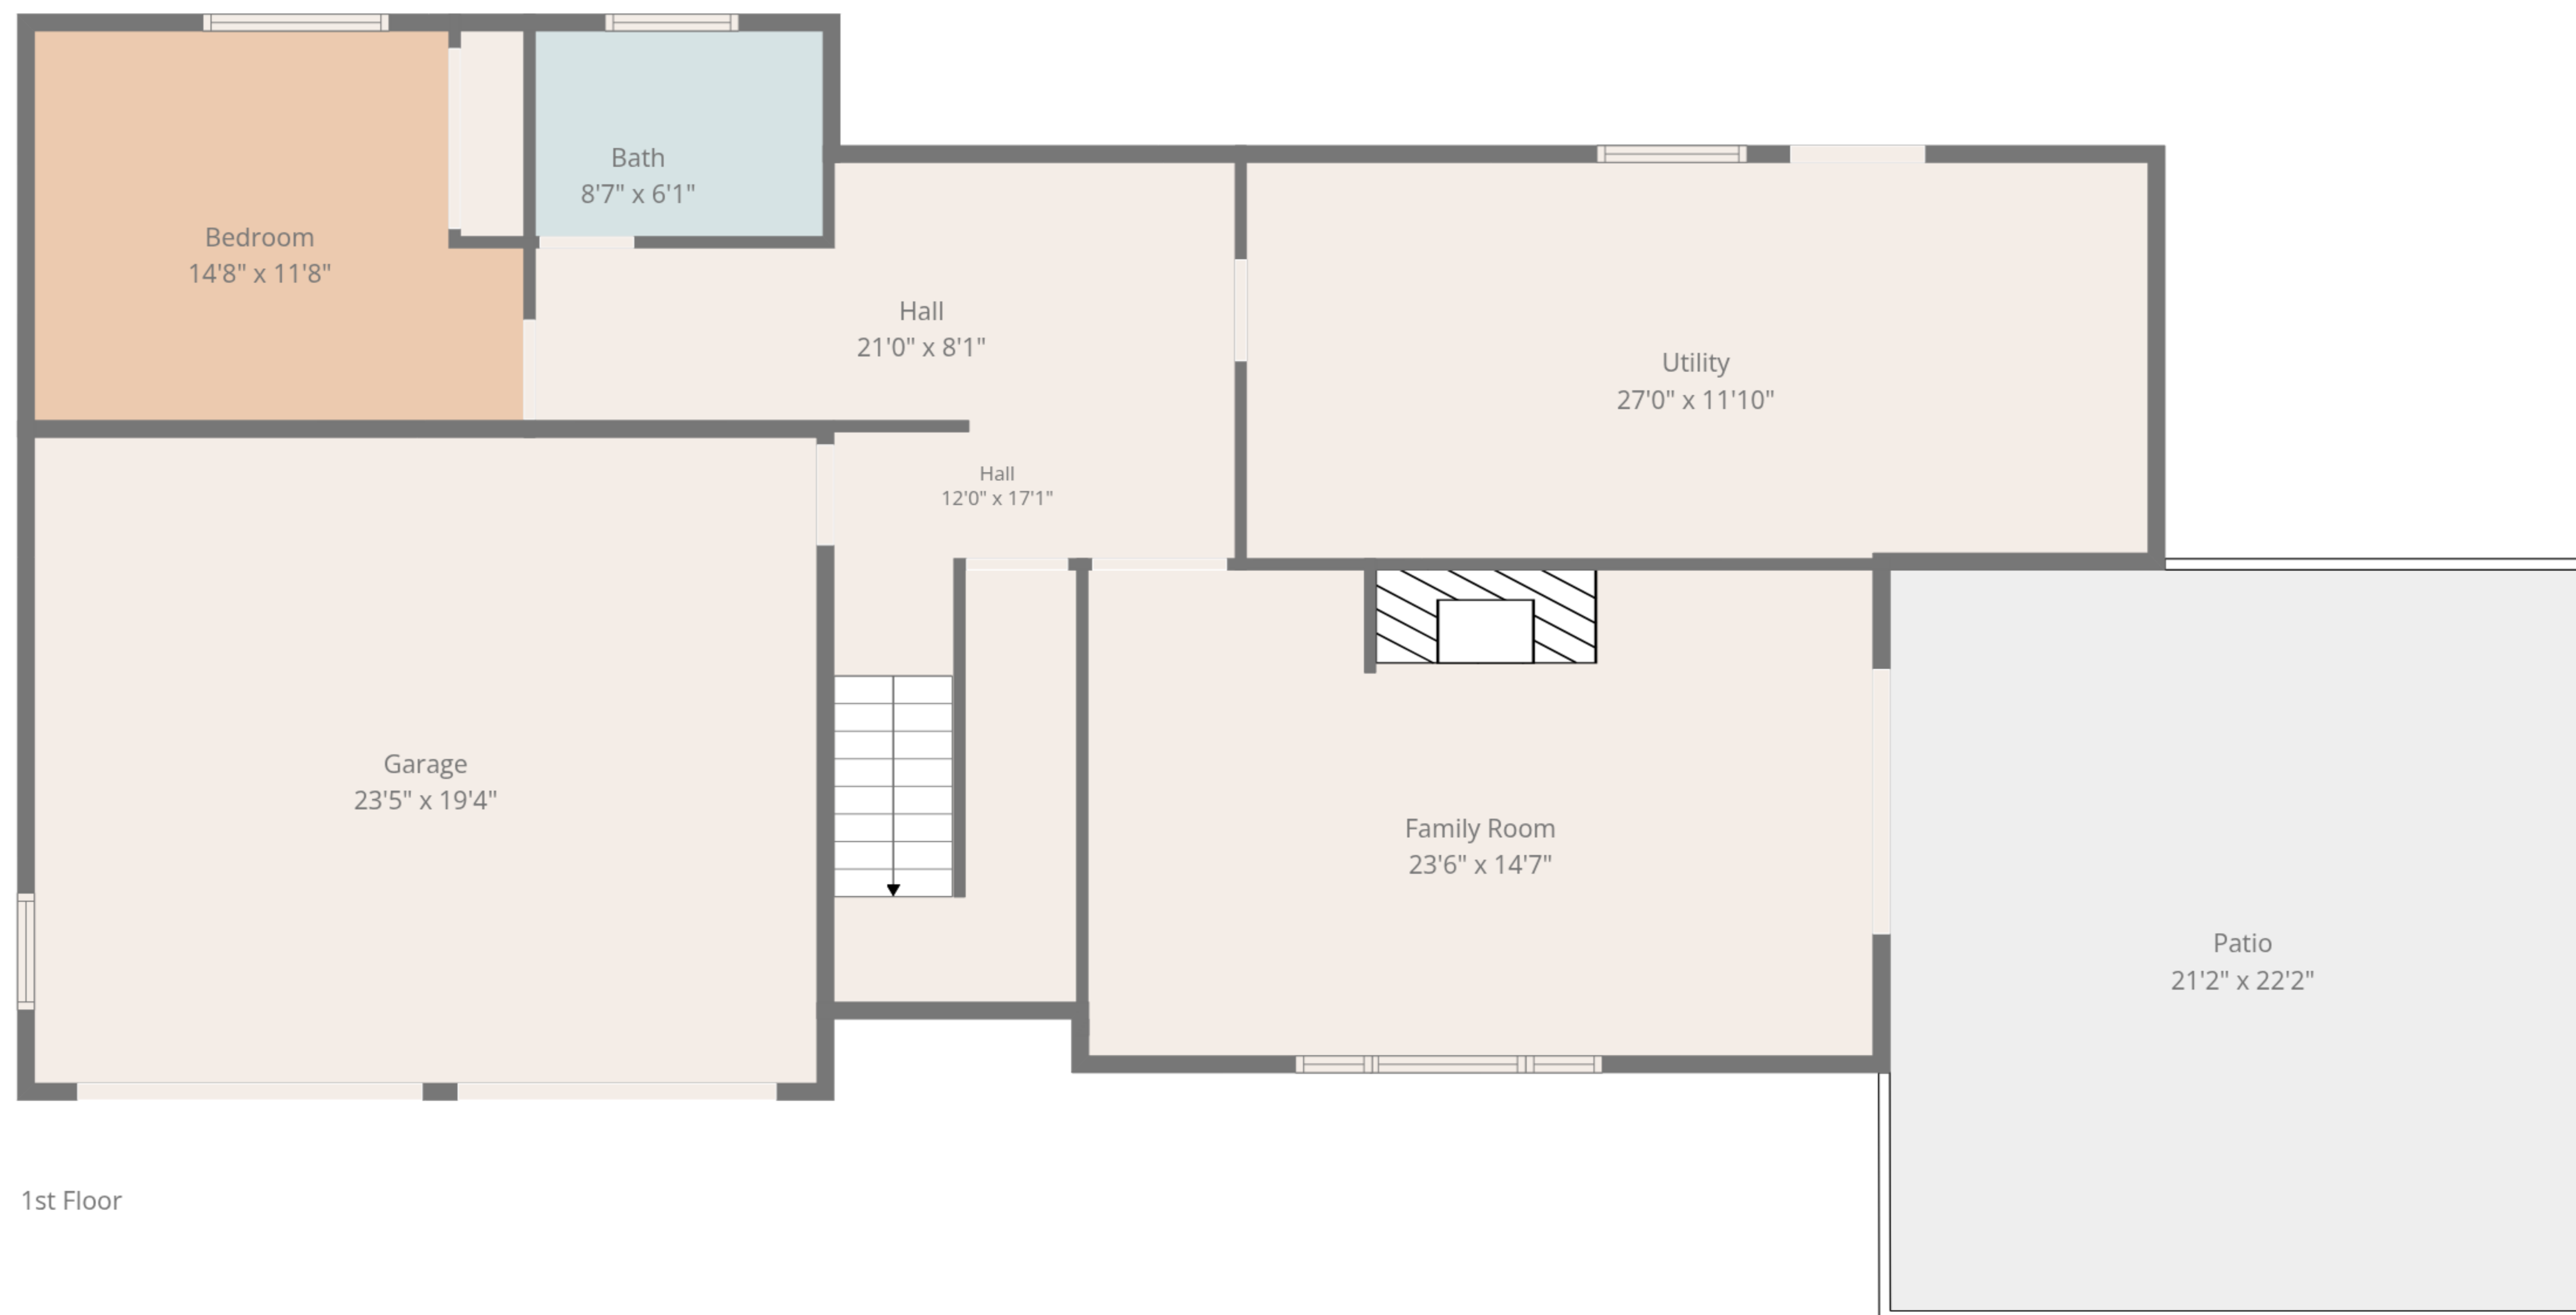

Total: 2590 sq. ft
1st Floor: 876 sq. Ft, 2nd Floor: 1714 sq. ft
Excluded Areas: Garage: 453 sq. Ft, Utility: 319 sq. Ft, Patio: 469 sq. Ft,
Deck: 302 sq. Ft, Walls: 216 sq. ft

Total: 2590 sq. ft
 1st Floor: 876 sq. Ft, 2nd Floor: 1714 sq. ft
 Excluded Areas: Garage: 453 sq. Ft, Utility: 319 sq. Ft, Patio: 469 sq. Ft,
 Deck: 302 sq. Ft, Walls: 216 sq. ft

2nd Floor

1st Floor

Total: 2590 sq. ft
 1st Floor: 876 sq. Ft, 2nd Floor: 1714 sq. ft
 Excluded Areas: Garage: 453 sq. Ft, Utility: 319 sq. Ft, Patio: 469 sq. Ft,
 Deck: 302 sq. Ft, Walls: 216 sq. ft