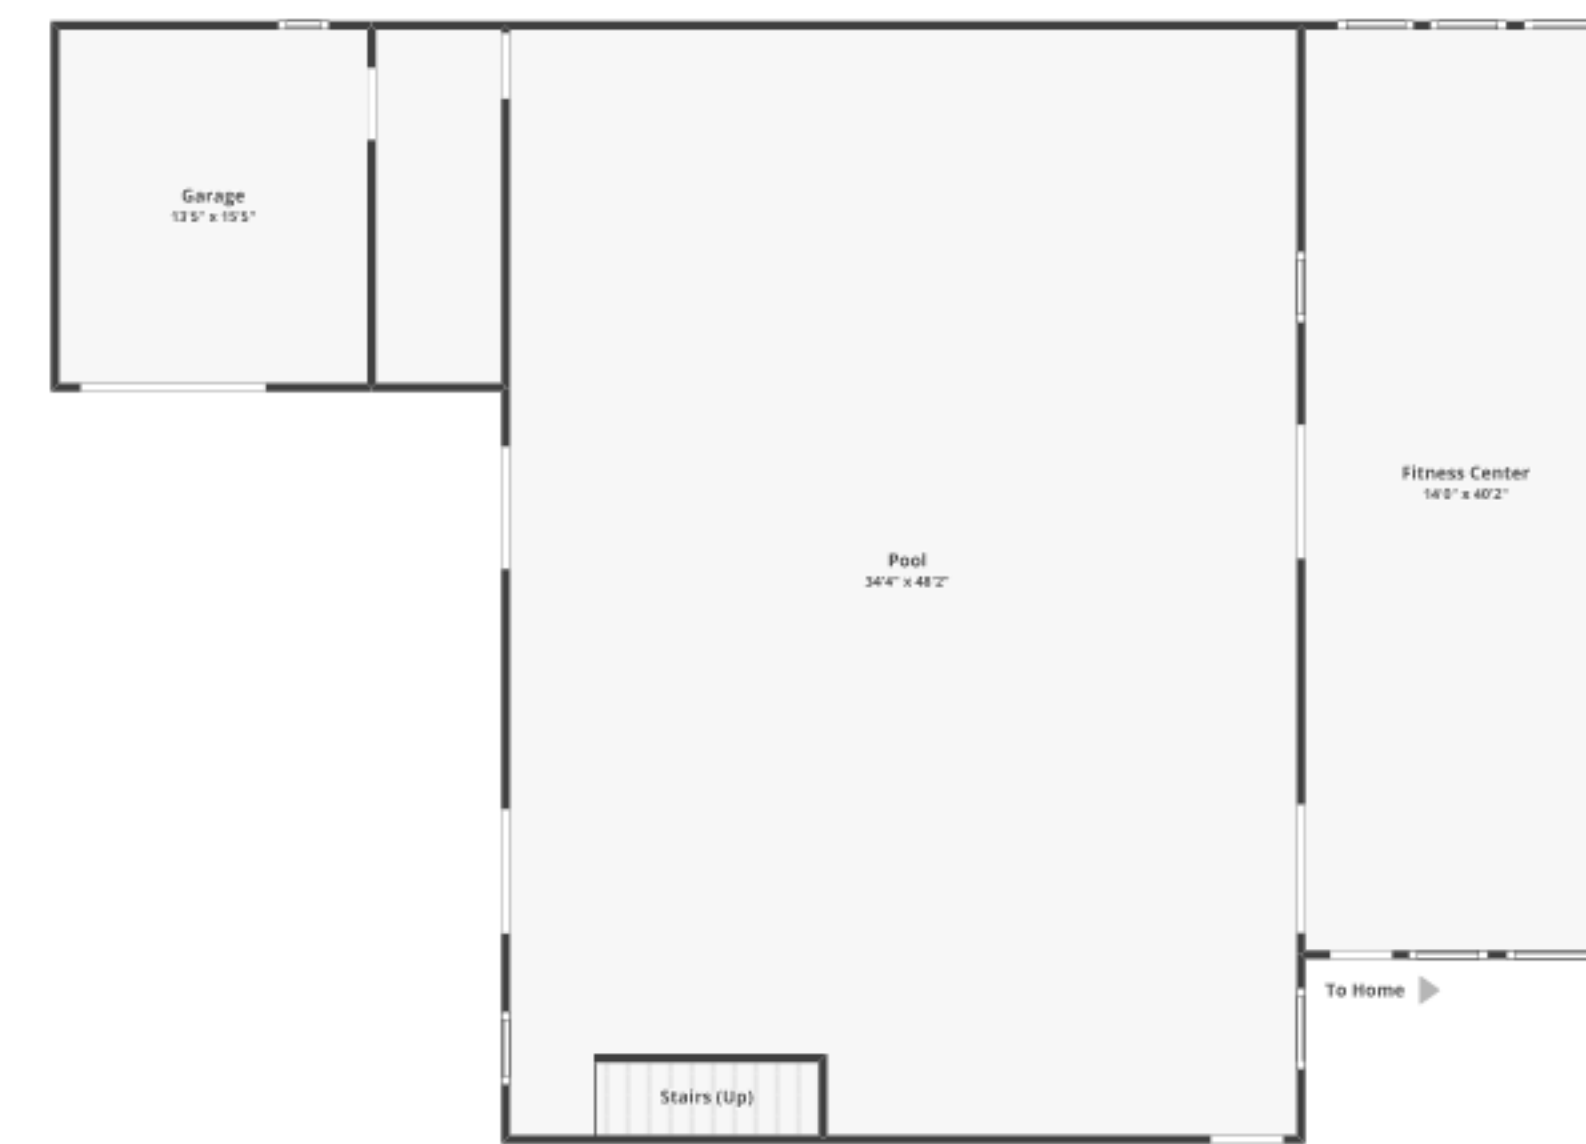

# 1076 Indian Cv, Auburn, PA 17922

Total finished area: ~8,096.72 sq. ft.

Total unfinished area: ~ 851.71 sq. ft.

**FLOOR 1**  
 Finished area: ~3,148.39 sq. ft.  
 Unfinished area: ~7.6 sq. ft.

**BASEMENT**  
 Finished area: ~1,541.18 sq. ft.  
 Unfinished area: ~835.91 sq. ft.

**FLOOR 2**  
 Finished area: ~440.58 sq. ft.  
 Unfinished area: ~8.2 sq. ft.

**DETACHED FITNESS CENTER**  
 Finished area: ~2,263.9 sq. ft.  
 Unfinished area: ~0 sq. ft.

**DETACHED FITNESS CENTER FLOOR 2**  
 Finished area: ~702.68 sq. ft.  
 Unfinished area: ~0 sq. ft.