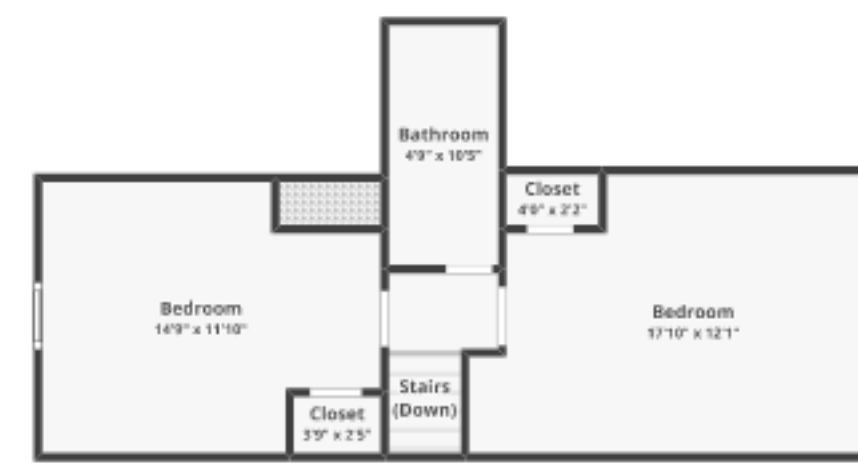

# 1076 Indian Cv, Auburn, PA 17922

Total finished area: ~8,096.72 sq. ft.

Total unfinished area: ~ 851.71 sq. ft.

**FLOOR 1**  
 Finished area: ~3,148.39 sq. ft.  
 Unfinished area: ~7.6 sq. ft.

**BASEMENT**  
 Finished area: ~1,541.18 sq. ft.  
 Unfinished area: ~835.91 sq. ft.

**FLOOR 2**  
 Finished area: ~440.58 sq. ft.  
 Unfinished area: ~8.2 sq. ft.

**DETACHED FITNESS CENTER**  
 Finished area: ~2,263.9 sq. ft.  
 Unfinished area: ~0 sq. ft.

**DETACHED FITNESS CENTER FLOOR 2**  
 Finished area: ~702.68 sq. ft.  
 Unfinished area: ~0 sq. ft.