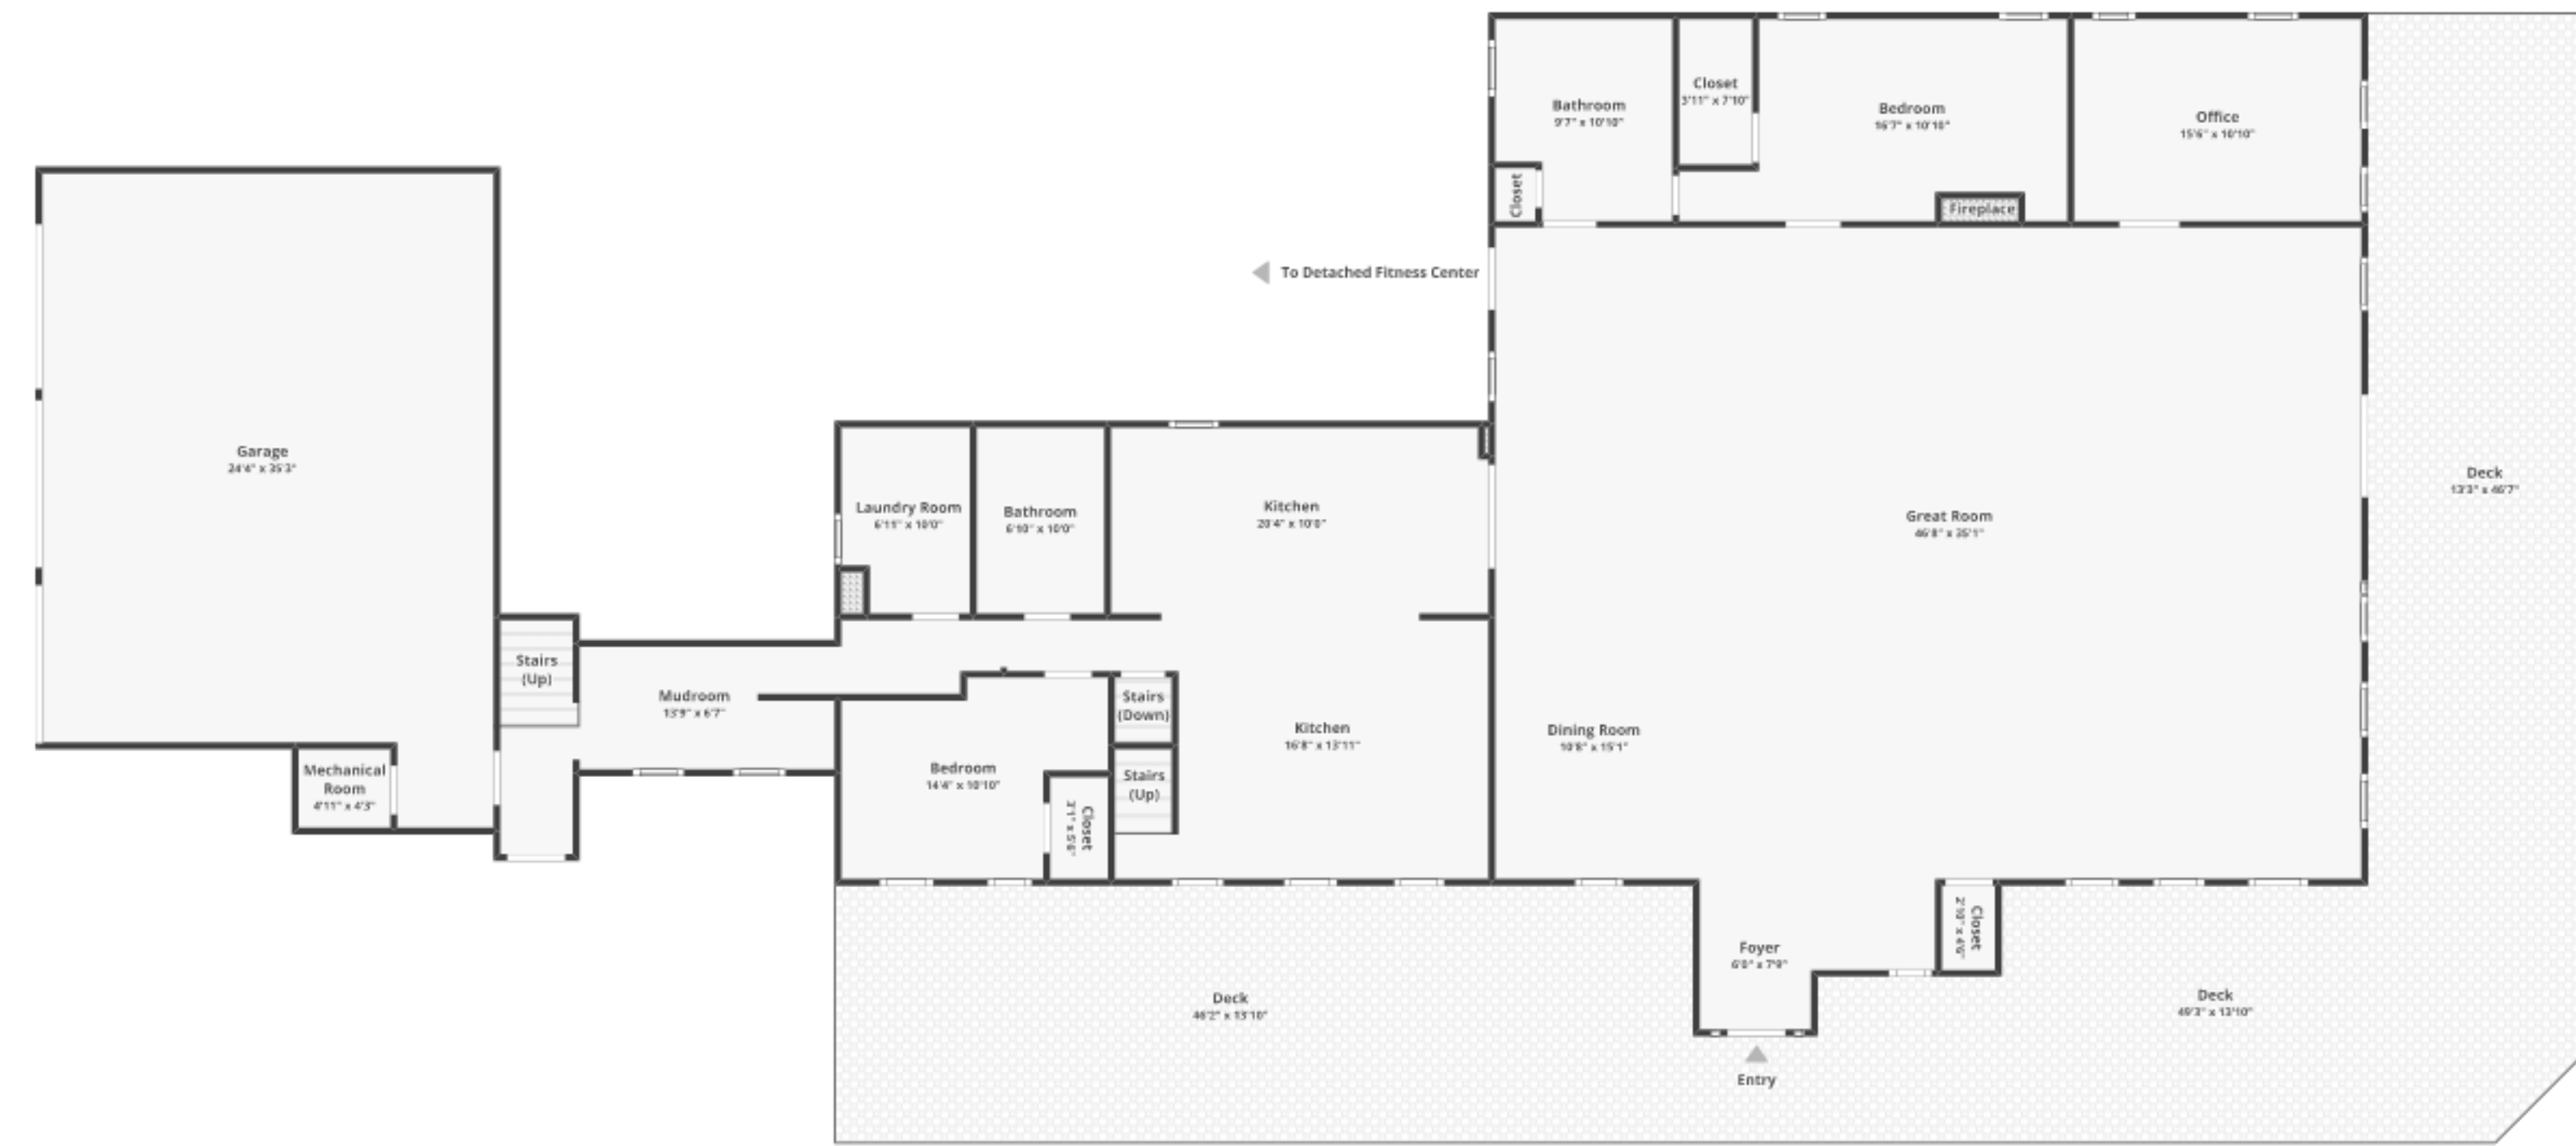

# 1076 Indian Cv, Auburn, PA 17922

Total finished area: ~8,096.72 sq. ft.

Total unfinished area: ~ 851.71 sq. ft.

**FLOOR 1**  
 Finished area: ~3,148.39 sq. ft.  
 Unfinished area: ~7.6 sq. ft.

**BASEMENT**  
 Finished area: ~1,541.18 sq. ft.  
 Unfinished area: ~835.91 sq. ft.

**FLOOR 2**  
 Finished area: ~440.58 sq. ft.  
 Unfinished area: ~8.2 sq. ft.

**DETACHED FITNESS CENTER**  
 Finished area: ~2,263.9 sq. ft.  
 Unfinished area: ~0 sq. ft.

**DETACHED FITNESS CENTER FLOOR 2**  
 Finished area: ~702.68 sq. ft.  
 Unfinished area: ~0 sq. ft.