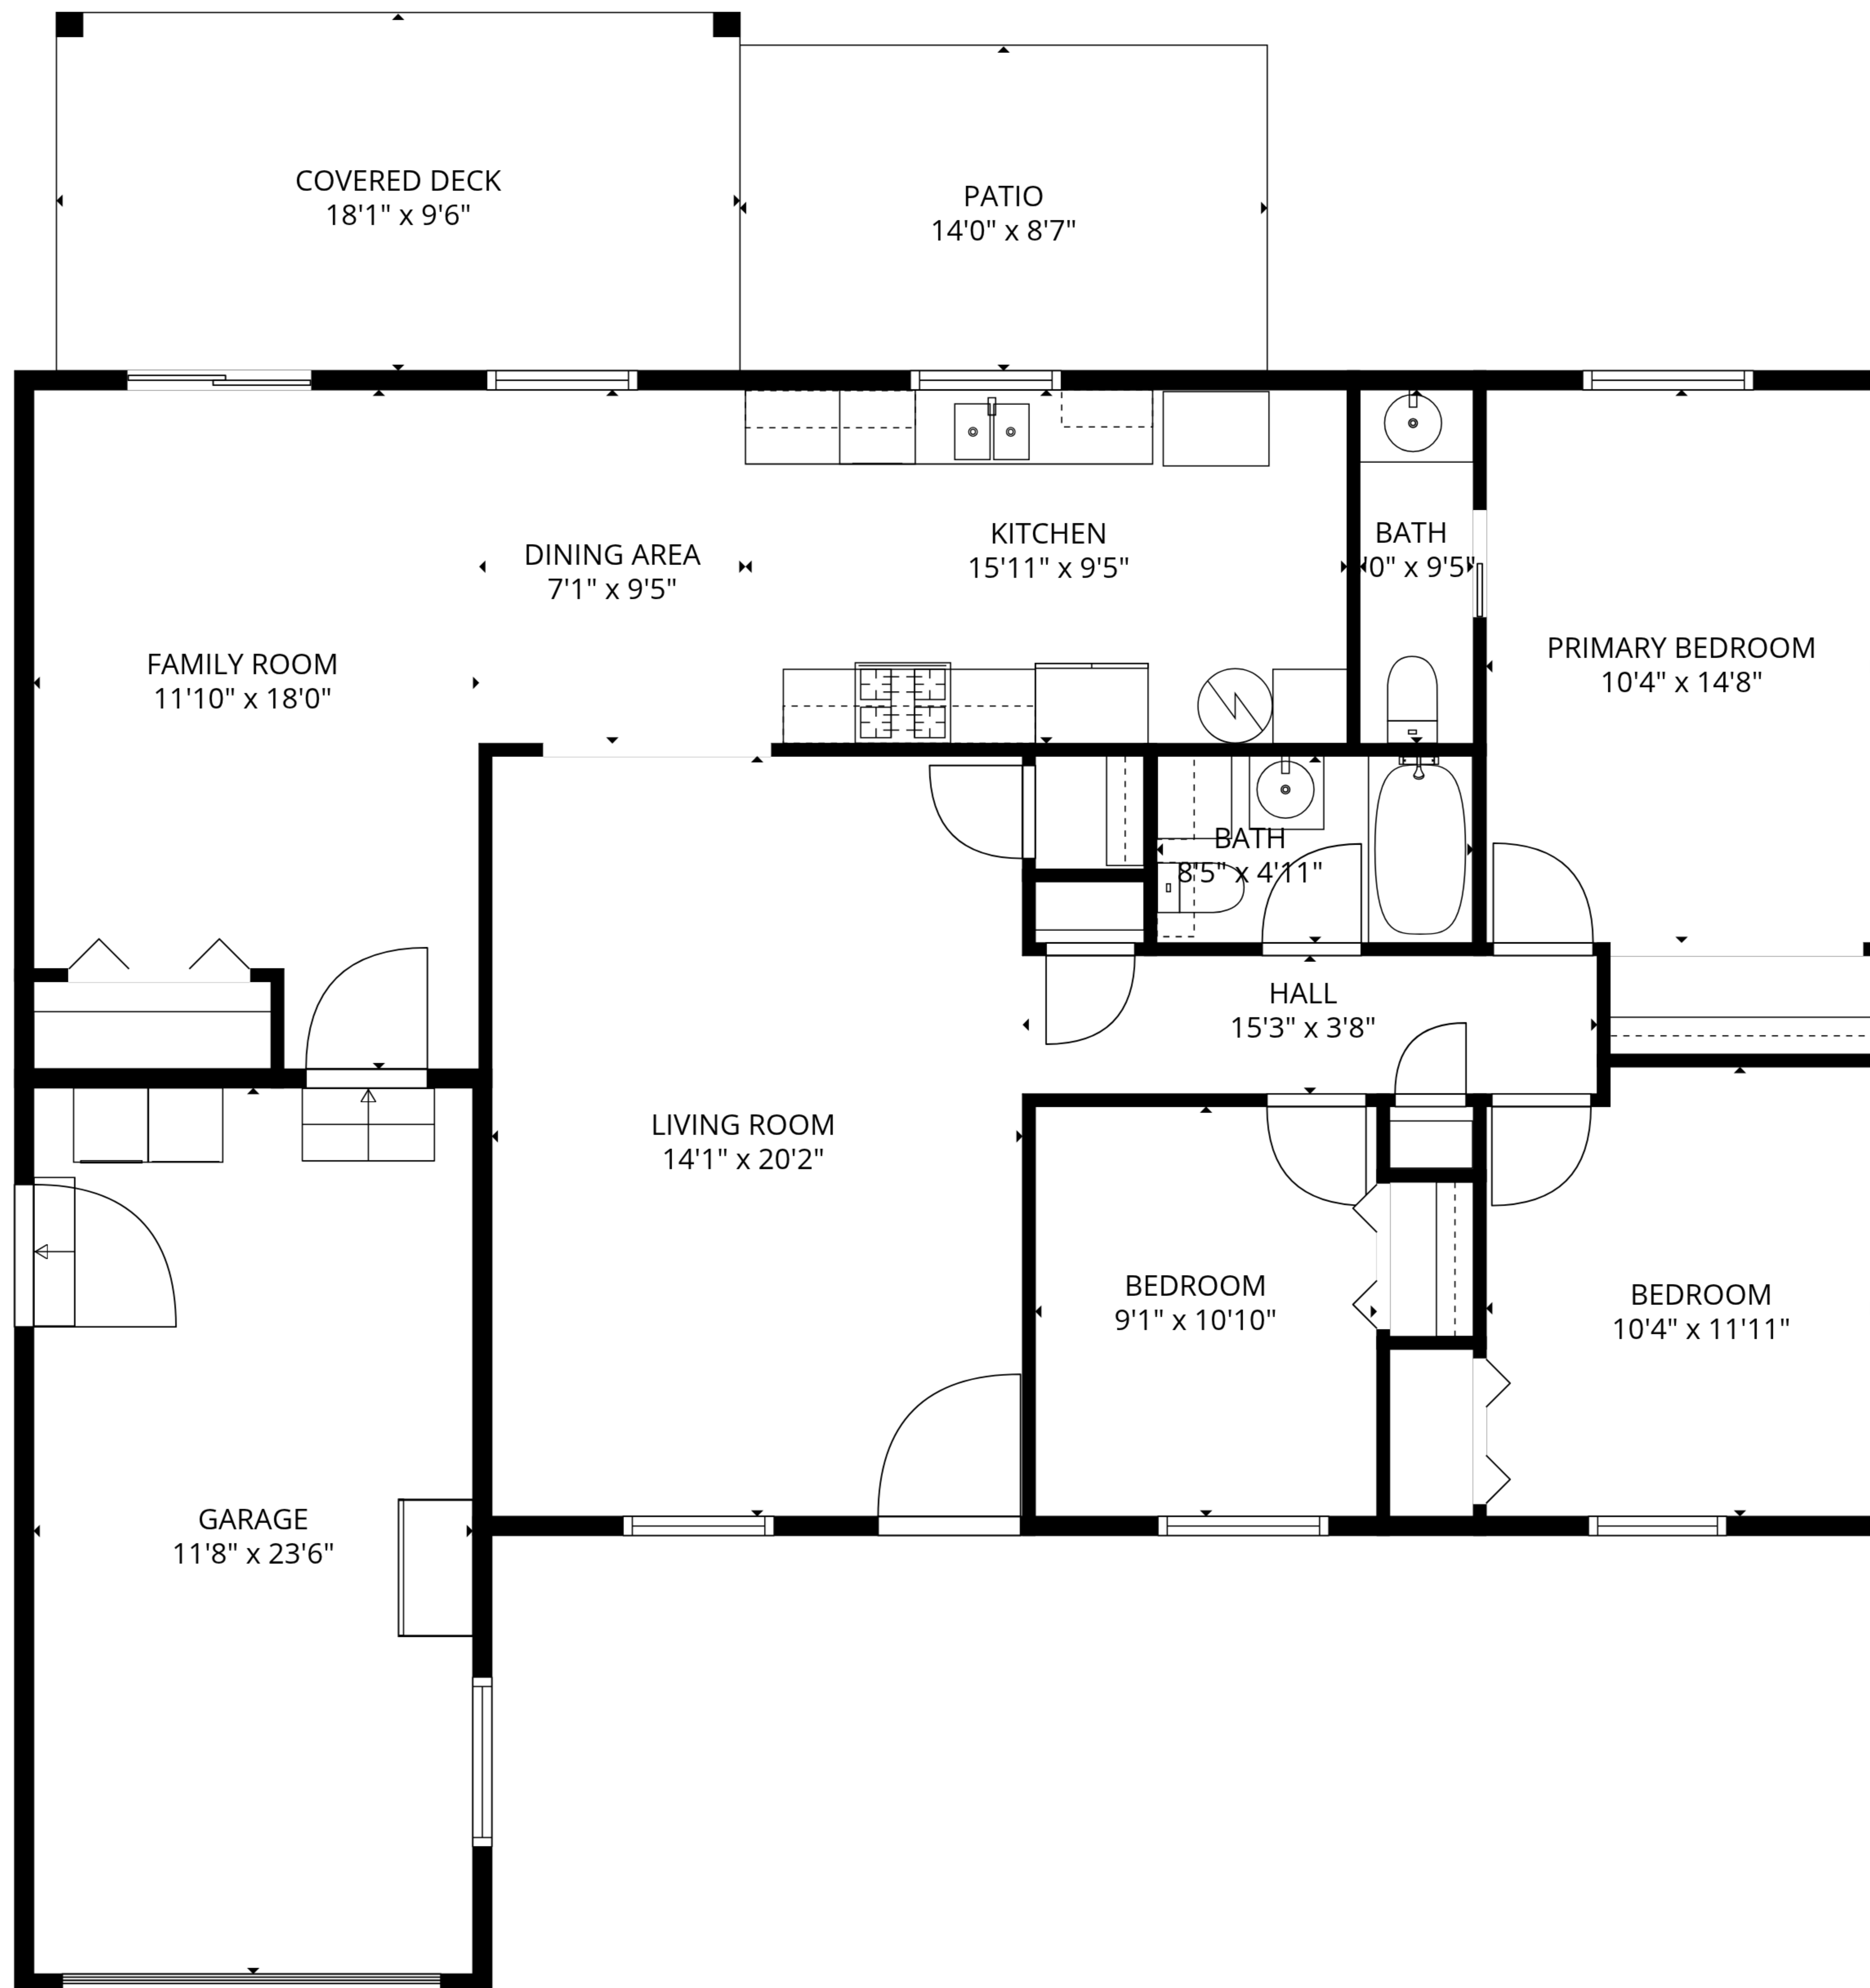

**TOTAL: 1315 sq. ft**  
 1st floor: 1315 sq. ft  
 EXCLUDED AREAS: GARAGE: 273 sq. ft, COVERED DECK: 172 sq. ft, PATIO: 121 sq. ft,  
 WALLS: 103 sq. ft

**TOTAL: 1315 sq. ft**

1st floor: 1315 sq. ft

EXCLUDED AREAS: GARAGE: 273 sq. ft, COVERED DECK: 172 sq. ft, PATIO: 121 sq. ft,

WALLS: 103 sq. ft