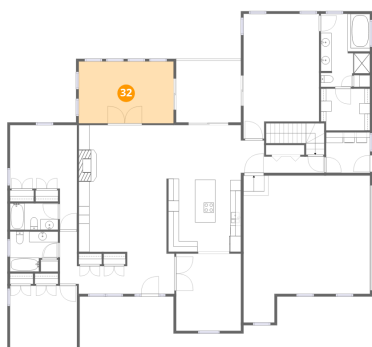

32 Floor 2 - Sun Room

Dimensions: 17'9" x 11'7"
Area: 205 sq. ft
Counted as living area: Yes

Heated: Yes
Finished: Yes
Enclosed: Yes
Contiguous: Yes
Permitted: Yes
Wet space: No
Addition: No
Conversion: No