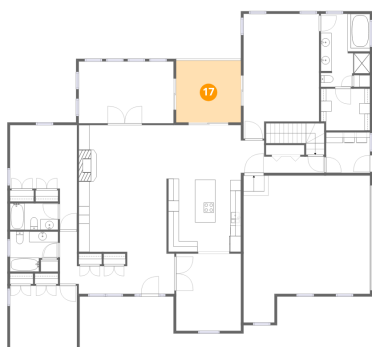

17 Floor 2 - Deck

Dimensions: 12'2" x 11'7"
Area: 140 sq. ft
Counted as living area: No

Heated: No
Finished: No
Enclosed: No
Contiguous: No
Permitted: Yes
Wet space: No
Addition: No
Conversion: No