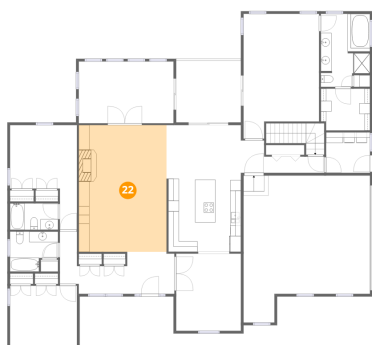

22 Floor 2 - Living Room

Dimensions: 16'6" x 23'9"
Area: 390 sq. ft
Counted as living area: Yes

Heated: Yes
Finished: Yes
Enclosed: Yes
Contiguous: Yes
Permitted: Yes
Wet space: No
Addition: No
Conversion: No