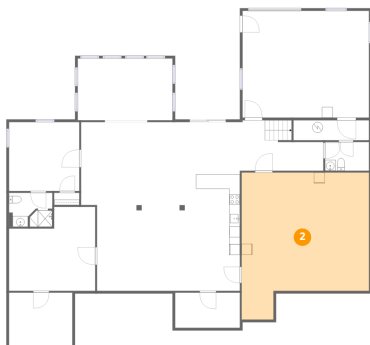

2 Floor 1 - Storage

Dimensions: 23'11" x 27'7"
Area: 658 sq. ft
Counted as living area: No

Heated: No
Finished: No
Enclosed: No
Contiguous: Yes
Permitted: Yes
Wet space: No
Addition: No
Conversion: No