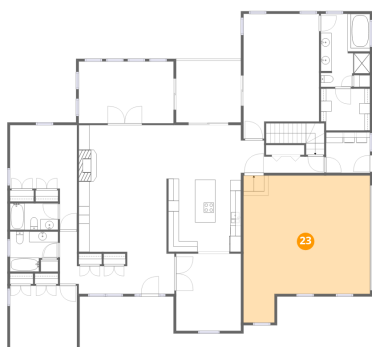

23 Floor 2 - Garage

Dimensions: 23'9" x 27'7"
Area: 653 sq. ft
Counted as living area: No

Heated: No
Finished: No
Enclosed: Yes
Contiguous: Yes
Permitted: Yes
Wet space: No
Addition: No
Conversion: No