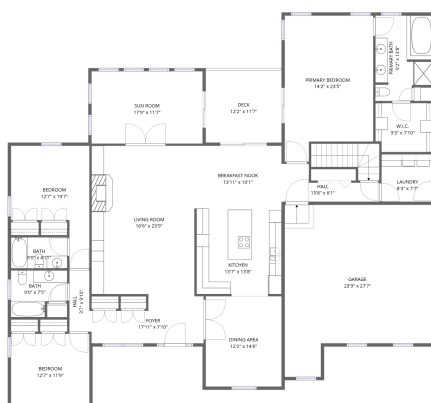

Home data report

137 Whispering Meadows Lane, Wirtz, Franklin County, Virginia, United States, 24184

2nd floor

1st floor

Total Area: 4482 sq. ft

1st Floor: 1979 sq. ft, 2nd Floor: 2503 sq. ft

Excluded: Storage 561 sq. ft, Utility 53 sq. ft, Garage 1031 sq. ft, Deck 141 sq. ft, Walls: 338 sq. ft