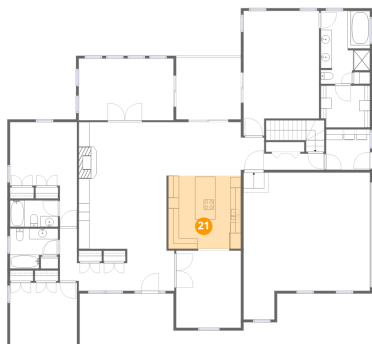

Heated: Yes
Finished: Yes
Enclosed: Yes
Contiguous: Yes
Permitted: Yes
Wet space: Yes
Addition: No
Conversion: No

20 Floor 2 - Hall

Dimensions: 3'7" x 9'10"
Area: 35 sq. ft
Counted as living area: Yes

Heated: Yes
Finished: Yes
Enclosed: Yes
Contiguous: Yes
Permitted: Yes
Wet space: No
Addition: No
Conversion: No

137 Whispering Meadows Lane, Wirtz, Franklin County, Virginia,
United States, 24184

21 Floor 2 - Kitchen

Dimensions: 13'7" x 13'8"
Area: 186 sq. ft
Counted as living area: Yes

Heated: Yes
Finished: Yes
Enclosed: Yes
Contiguous: Yes
Permitted: Yes
Wet space: No
Addition: No
Conversion: No