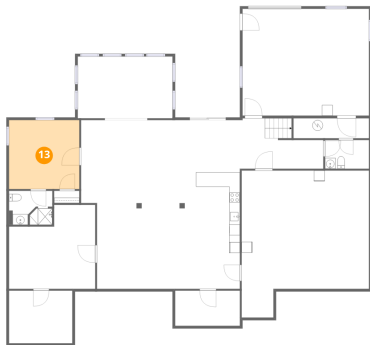

Heated: Yes
Finished: Yes
Enclosed: Yes
Contiguous: Yes
Permitted: Yes
Wet space: No
Addition: No
Conversion: No

12 Floor 1 - Dining Area

Dimensions: 17'8" x 15'7"
Area: 274 sq. ft
Counted as living area: Yes

Heated: Yes
Finished: Yes
Enclosed: Yes
Contiguous: Yes
Permitted: Yes
Wet space: No
Addition: No
Conversion: No

13 Floor 1 - Bedroom

Dimensions: 13'2" x 12'11"
Area: 170 sq. ft
Counted as living area: Yes