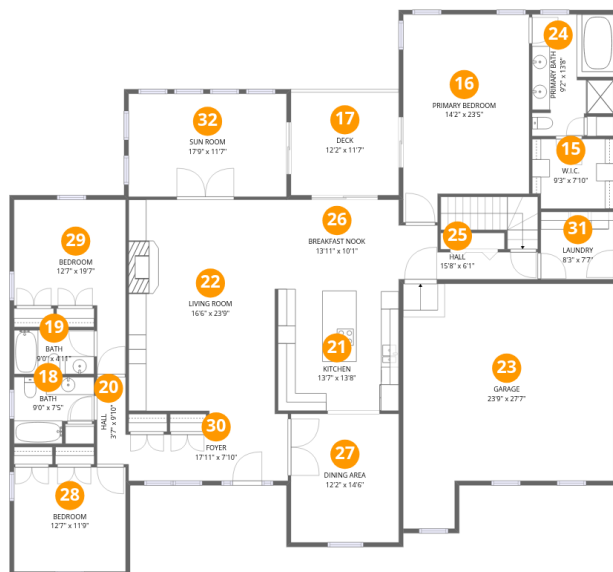

Room dimensions

Floor 1

Total:1979sqft

Excluded: 1088sqft

#		Dimensions	sqft	Counted as living area
1	Eat-in Kitchen	12'2" x 22'6"	273 sq. ft	Yes
2	Storage	23'11" x 27'7"	658 sq. ft	No
3	Hall	27'9" x 9'5"	262 sq. ft	Yes
4	Recreation Room	14'8" x 16'0"	235 sq. ft	Yes
5	Room	11'10" x 9'10"	117 sq. ft	Yes
6	Garage	23'8" x 20'0"	473 sq. ft	No
7	Gym	16'2" x 15'8"	253 sq. ft	Yes
8	Room	12'2" x 6'7"	80 sq. ft	Yes
9	Bath	8'1" x 6'4"	52 sq. ft	Yes
10	Utility	14'2" x 3'9"	53 sq. ft	No
11	Sun Room	17'9" x 11'7"	206 sq. ft	Yes

Home data report

**137 Whispering Meadows Lane, Wirtz, Franklin County, Virginia,
United States, 24184**

#		Dimensions	sqft	Counted as living area
12	Dining Area	17'8" x 15'7"	274 sq. ft	Yes
13	Bedroom	13'2" x 12'11"	170 sq. ft	Yes
14	Bath	8'3" x 5'5"	44 sq. ft	Yes

Home data report

137 Whispering Meadows Lane, Wirtz, Franklin County, Virginia, United States, 24184

Room dimensions

Floor 2

Total:2503sqft Excluded: 698sqft

#		Dimensions	sqft	Counted as living area
15	W.I.C.	9'3" x 7'10"	72 sq. ft	Yes
16	Primary Bedroom	14'2" x 23'5"	331 sq. ft	Yes
17	Deck	12'2" x 11'7"	140 sq. ft	No
18	Bath	9'0" x 7'5"	67 sq. ft	Yes
19	Bath	9'0" x 4'11"	45 sq. ft	Yes
20	Hall	3'7" x 9'10"	35 sq. ft	Yes
21	Kitchen	13'7" x 13'8"	186 sq. ft	Yes
22	Living Room	16'6" x 23'9"	390 sq. ft	Yes
23	Garage	23'9" x 27'7"	653 sq. ft	No
24	Primary Bath	9'2" x 13'8"	126 sq. ft	Yes
25	Hall	15'8" x 6'1"	95 sq. ft	Yes

1 Floor 1 - Eat-in Kitchen

Dimensions: 12'2" x 22'6"
Area: 273 sq. ft
Counted as living area: Yes

Heated: Yes
Finished: Yes
Enclosed: Yes
Contiguous: Yes
Permitted: Yes
Wet space: No
Addition: No
Conversion: No