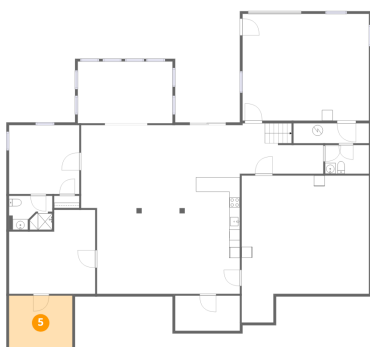

5 Floor 1 - Room

Dimensions: 11'10" x 9'10"
Area: 117 sq. ft
Counted as living area: Yes

Heated: Yes
Finished: Yes
Enclosed: Yes
Contiguous: Yes
Permitted: Yes
Wet space: No
Addition: No
Conversion: No