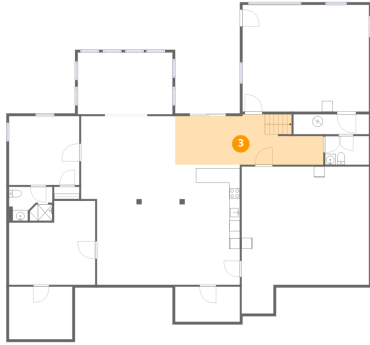

3 Floor 1 - Hall

Dimensions: 27'9" x 9'5"
Area: 262 sq. ft
Counted as living area: Yes

Heated: Yes
Finished: Yes
Enclosed: Yes
Contiguous: Yes
Permitted: Yes
Wet space: No
Addition: No
Conversion: No