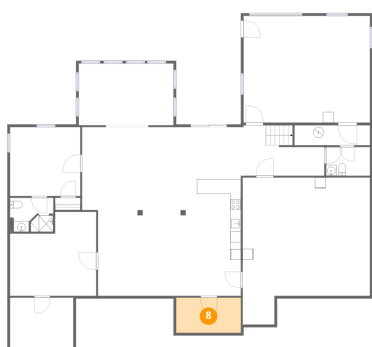

7 Floor 1 - Gym

Dimensions: 16'2" x 15'8"
Area: 253 sq. ft
Counted as living area: Yes

Heated: Yes
Finished: Yes
Enclosed: Yes
Contiguous: Yes
Permitted: Yes
Wet space: No
Addition: No
Conversion: No

8 Floor 1 - Room