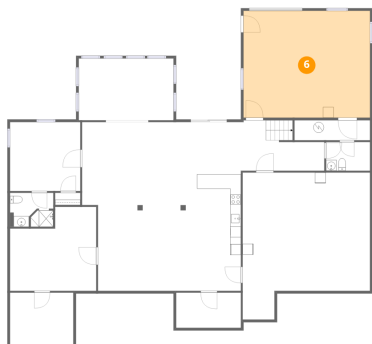

6 Floor 1 - Garage

Dimensions: 23'8" x 20'0"
Area: 473 sq. ft
Counted as living area: No

Heated: No
Finished: No
Enclosed: Yes
Contiguous: Yes
Permitted: Yes
Wet space: No
Addition: No
Conversion: No