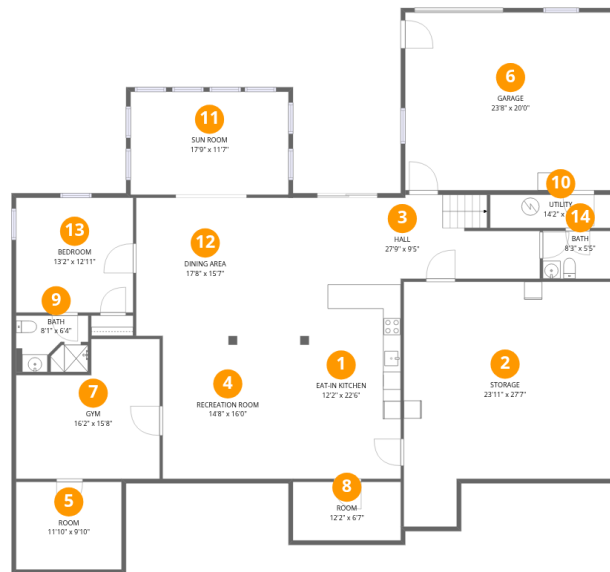

Room dimensions

Floor 1

Total:1979sqft

Excluded: 1088sqft

#		Dimensions	sqft	Counted as living area
1	Eat-in Kitchen	12'2" x 22'6"	273 sq. ft	Yes
2	Storage	23'11" x 27'7"	658 sq. ft	No
3	Hall	27'9" x 9'5"	262 sq. ft	Yes
4	Recreation Room	14'8" x 16'0"	235 sq. ft	Yes
5	Room	11'10" x 9'10"	117 sq. ft	Yes
6	Garage	23'8" x 20'0"	473 sq. ft	No
7	Gym	16'2" x 15'8"	253 sq. ft	Yes
8	Room	12'2" x 6'7"	80 sq. ft	Yes
9	Bath	8'1" x 6'4"	52 sq. ft	Yes
10	Utility	14'2" x 3'9"	53 sq. ft	No
11	Sun Room	17'9" x 11'7"	206 sq. ft	Yes