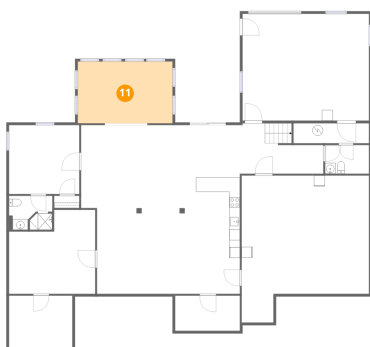

11 Floor 1 - Sun Room

Dimensions: 17'9" x 11'7"
Area: 206 sq. ft
Counted as living area: Yes

Heated: Yes
Finished: Yes
Enclosed: Yes
Contiguous: Yes
Permitted: Yes
Wet space: No
Addition: No
Conversion: No