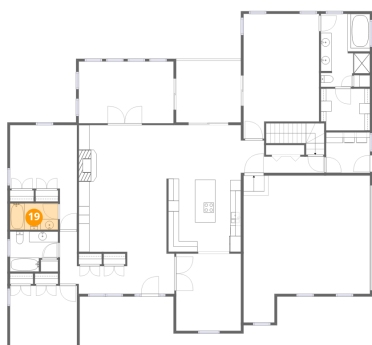

19 Floor 2 - Bath

Dimensions: 9'0" x 4'11"
Area: 45 sq. ft
Counted as living area: Yes

Heated: Yes
Finished: Yes
Enclosed: Yes
Contiguous: Yes
Permitted: Yes
Wet space: Yes
Addition: No
Conversion: No