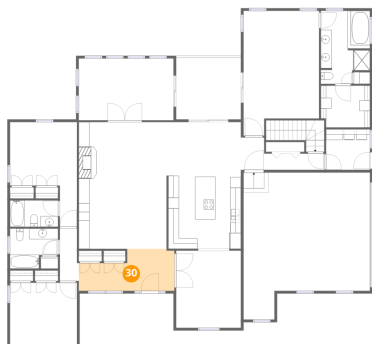

137 Whispering Meadows Lane, Wirtz, Franklin County, Virginia,
United States, 24184

30 Floor 2 - Foyer

Dimensions: 17'11" x 7'10"
Area: 141 sq. ft
Counted as living area: Yes

Heated: Yes
Finished: Yes
Enclosed: Yes
Contiguous: Yes
Permitted: Yes
Wet space: No
Addition: No
Conversion: No