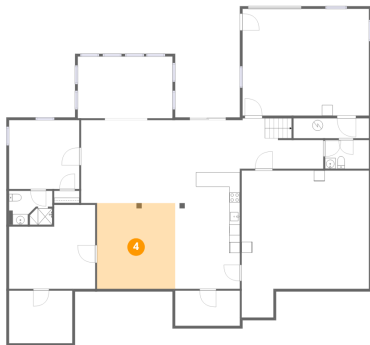

4 Floor 1 - Recreation Room

Dimensions: 14'8" x 16'0"
Area: 235 sq. ft
Counted as living area: Yes

Heated: Yes
Finished: Yes
Enclosed: Yes
Contiguous: Yes
Permitted: Yes
Wet space: No
Addition: No
Conversion: No