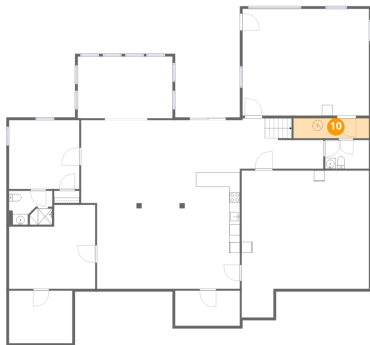

10 Floor 1 - Utility

Dimensions: 14'2" x 3'9"
Area: 53 sq. ft
Counted as living area: No

Heated: Yes
Finished: No
Enclosed: Yes
Contiguous: Yes
Permitted: Yes
Wet space: No
Addition: No
Conversion: No