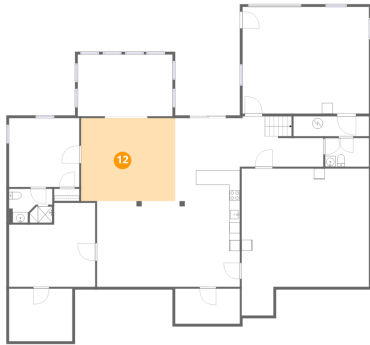

Dimensions: 14'2" x 3'9"
Area: 53 sq. ft
Counted as living area: No

Heated: Yes
Finished: No
Enclosed: Yes
Contiguous: Yes
Permitted: Yes
Wet space: No
Addition: No
Conversion: No

11 Floor 1 - Sun Room

Dimensions: 17'9" x 11'7"
Area: 206 sq. ft
Counted as living area: Yes

Heated: Yes
Finished: Yes
Enclosed: Yes
Contiguous: Yes
Permitted: Yes
Wet space: No
Addition: No
Conversion: No

12 Floor 1 - Dining Area

Dimensions: 17'8" x 15'7"
Area: 274 sq. ft
Counted as living area: Yes