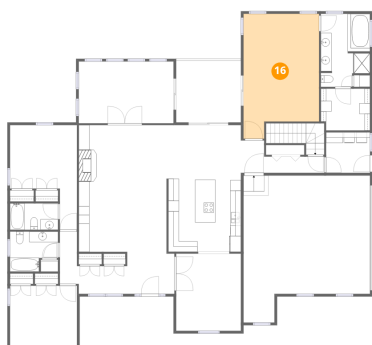

16 Floor 2 - Primary Bedroom

Dimensions: 14'2" x 23'5"
Area: 331 sq. ft
Counted as living area: Yes

Heated: Yes
Finished: Yes
Enclosed: Yes
Contiguous: Yes
Permitted: Yes
Wet space: No
Addition: No
Conversion: No