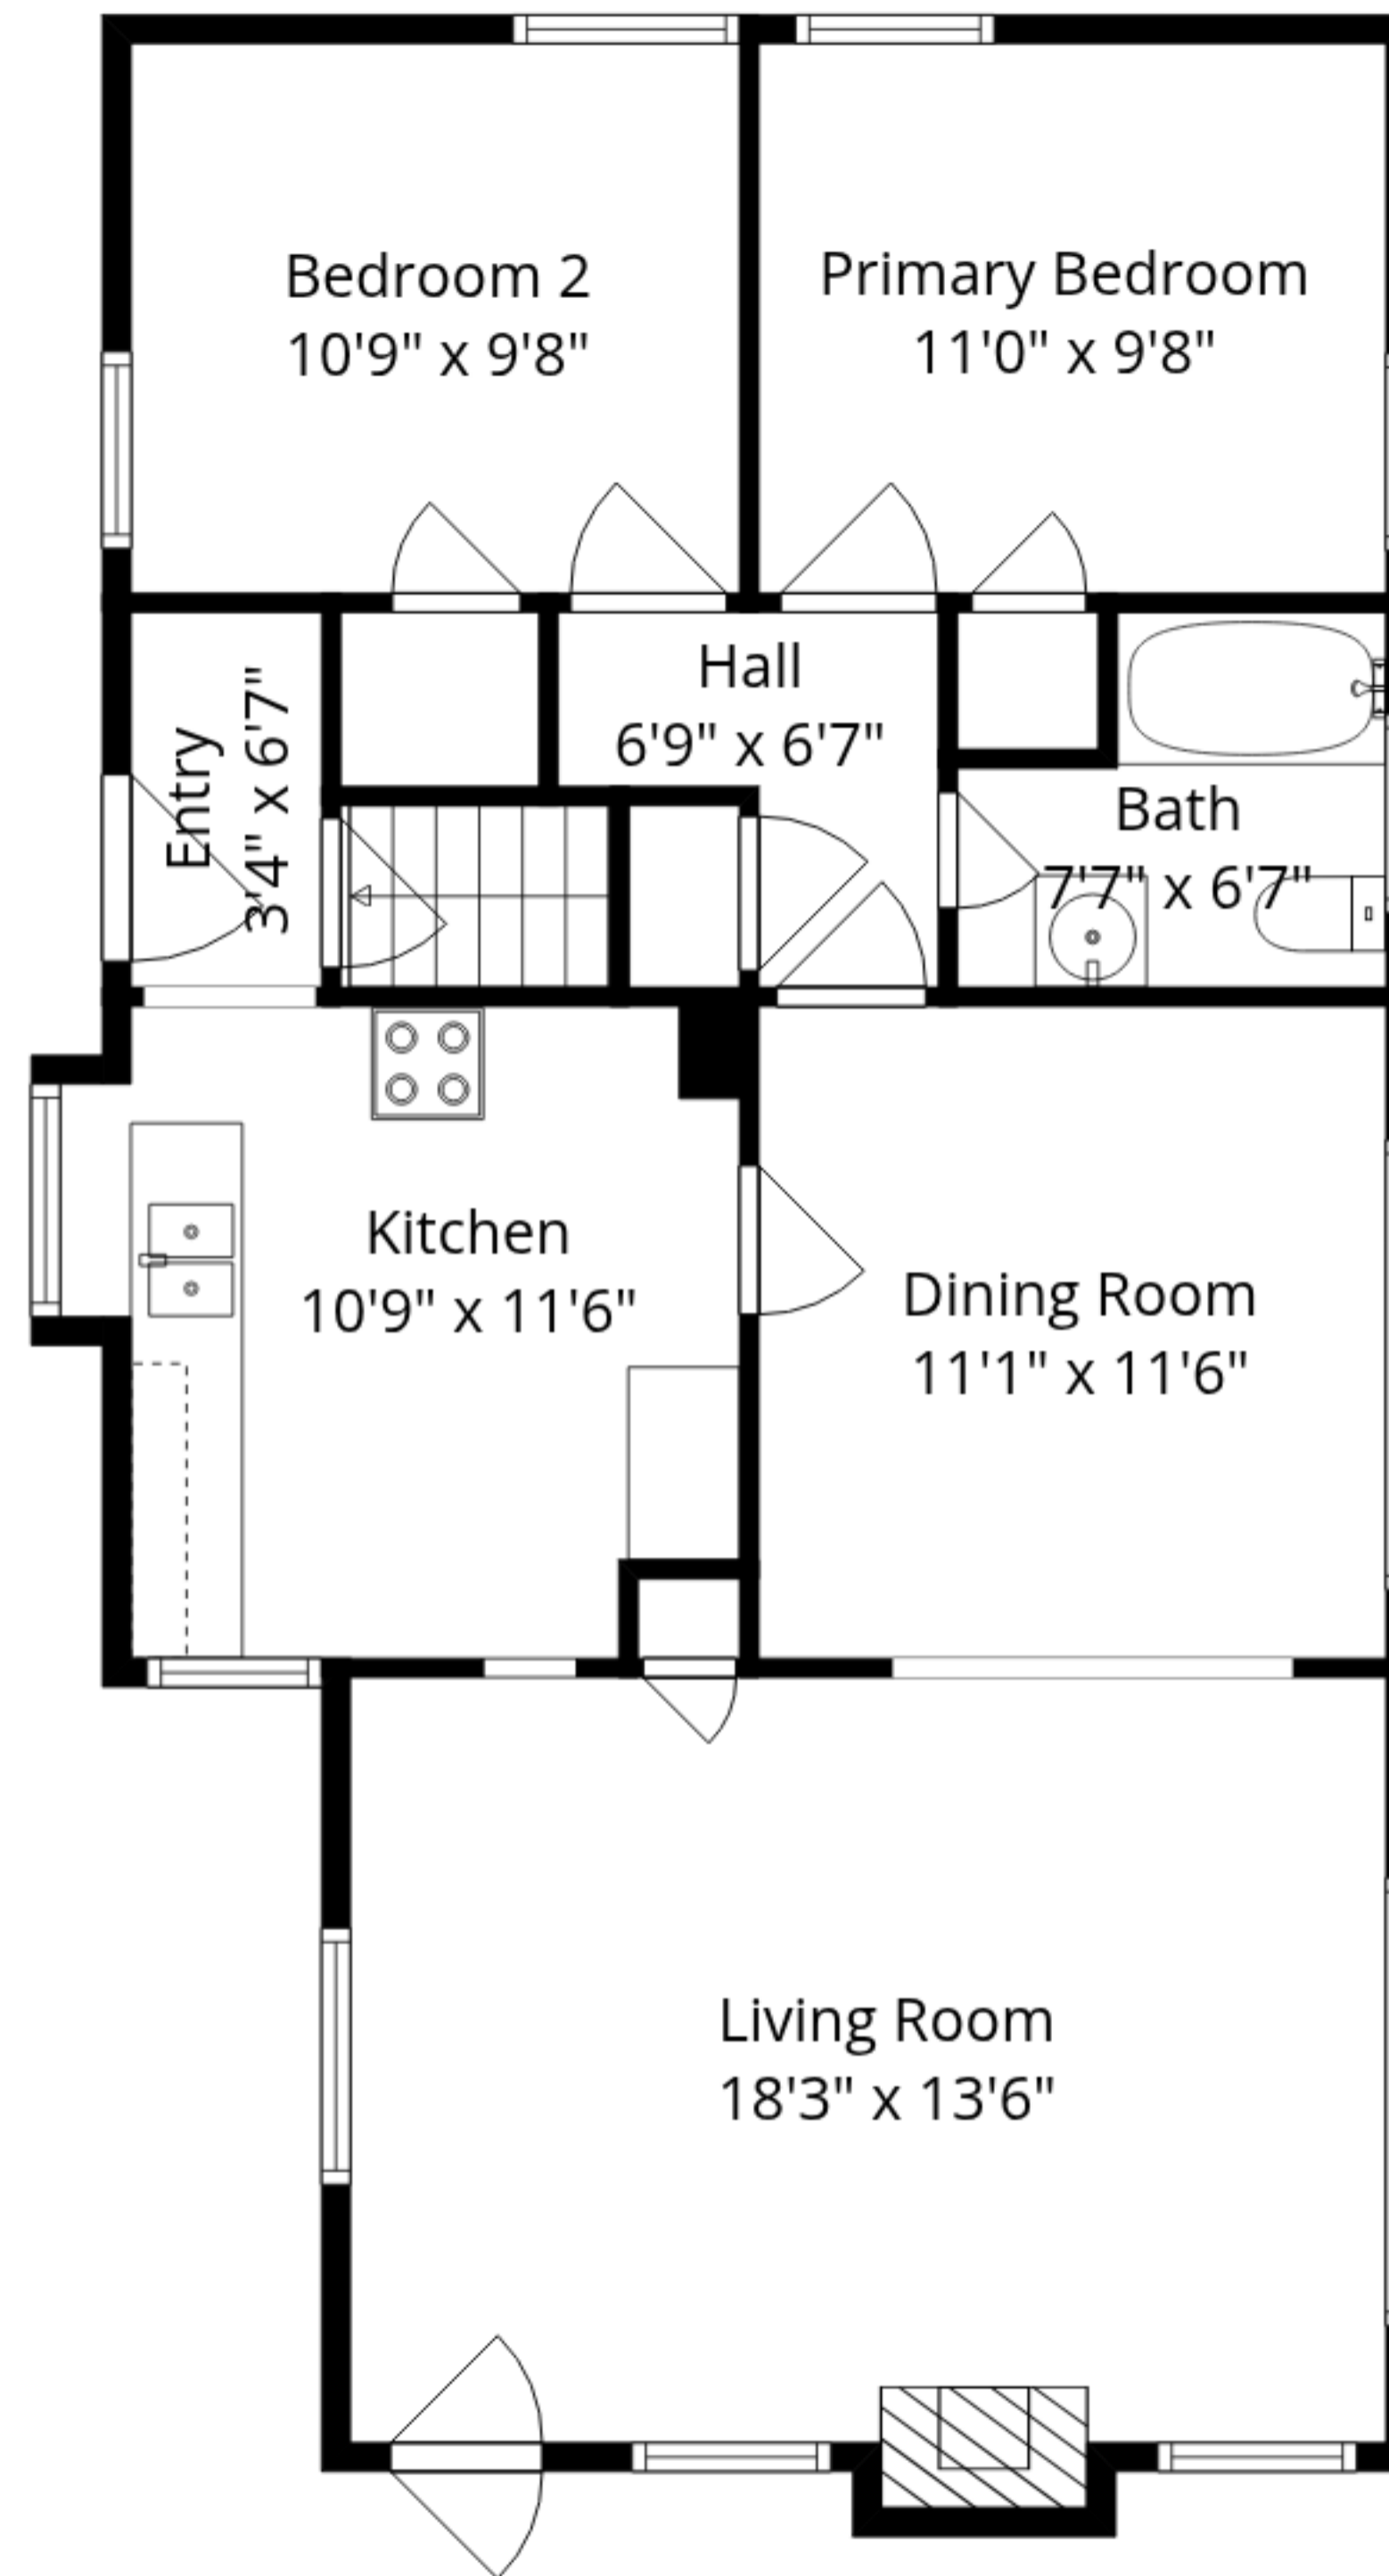

**Total GLA: 951 sq. ft | Total: 1913 sq. ft**  
Lower floor: (Excluded areas 951 sq. ft)  
Main floor: 951 sq. ft (Excluded areas 11 sq. ft)

Sizes And Dimensions Are Approximate. Actual May Vary.

**Total GLA: 951 sq. ft | Total: 1913 sq. ft**  
Lower floor: (Excluded areas 951 sq. ft)  
Main floor: 951 sq. ft (Excluded areas 11 sq. ft)

Sizes And Dimensions Are Approximate. Actual May Vary.

Lower Floor

Main Floor

**Total GLA: 951 sq. ft | Total: 1913 sq. ft**  
 Lower floor: (Excluded areas 951 sq. ft)  
 Main floor: 951 sq. ft (Excluded areas 11 sq. ft)

Sizes And Dimensions Are Approximate. Actual May Vary.