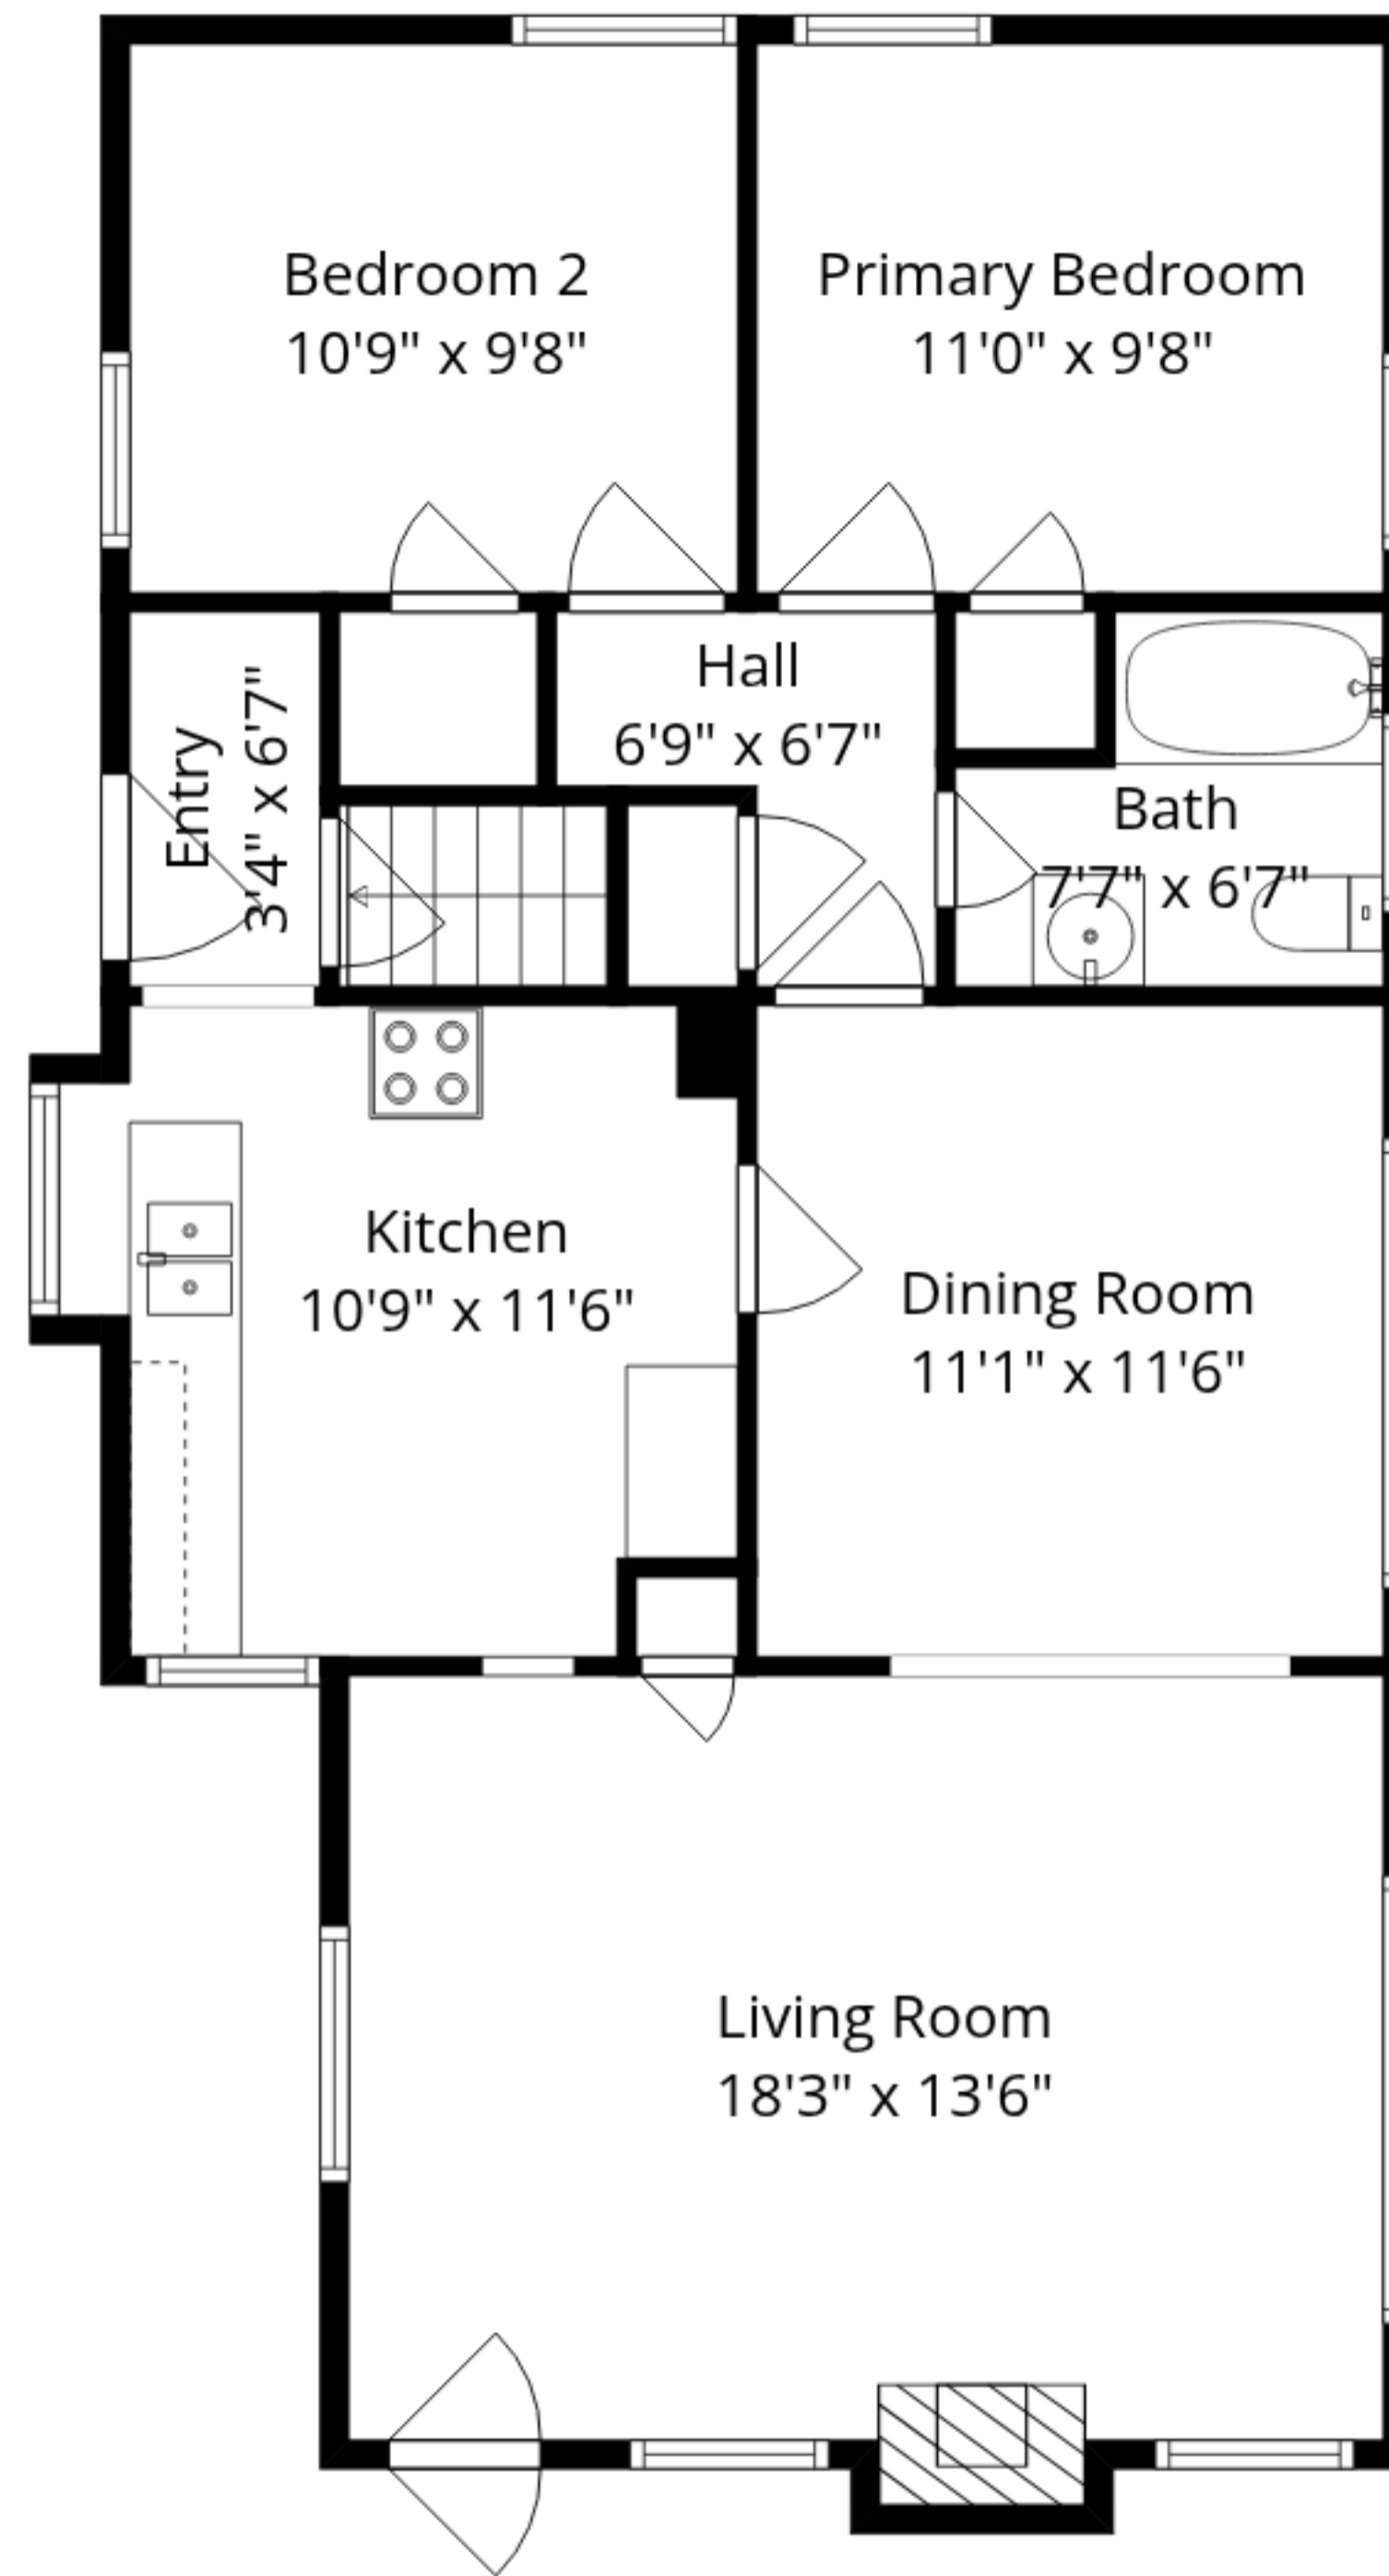

**Total GLA: 951 sq. ft | Total: 1913 sq. ft**  
Lower floor: (Excluded areas 951 sq. ft)  
Main floor: 951 sq. ft (Excluded areas 11 sq. ft)

Sizes And Dimensions Are Approximate. Actual May Vary.

**Total GLA: 951 sq. ft | Total: 1913 sq. ft**  
Lower floor: (Excluded areas 951 sq. ft)  
Main floor: 951 sq. ft (Excluded areas 11 sq. ft)

Sizes And Dimensions Are Approximate. Actual May Vary.

Lower Floor

Main Floor

**Total GLA: 951 sq. ft | Total: 1913 sq. ft**  
 Lower floor: (Excluded areas 951 sq. ft)  
 Main floor: 951 sq. ft (Excluded areas 11 sq. ft)

Sizes And Dimensions Are Approximate. Actual May Vary.