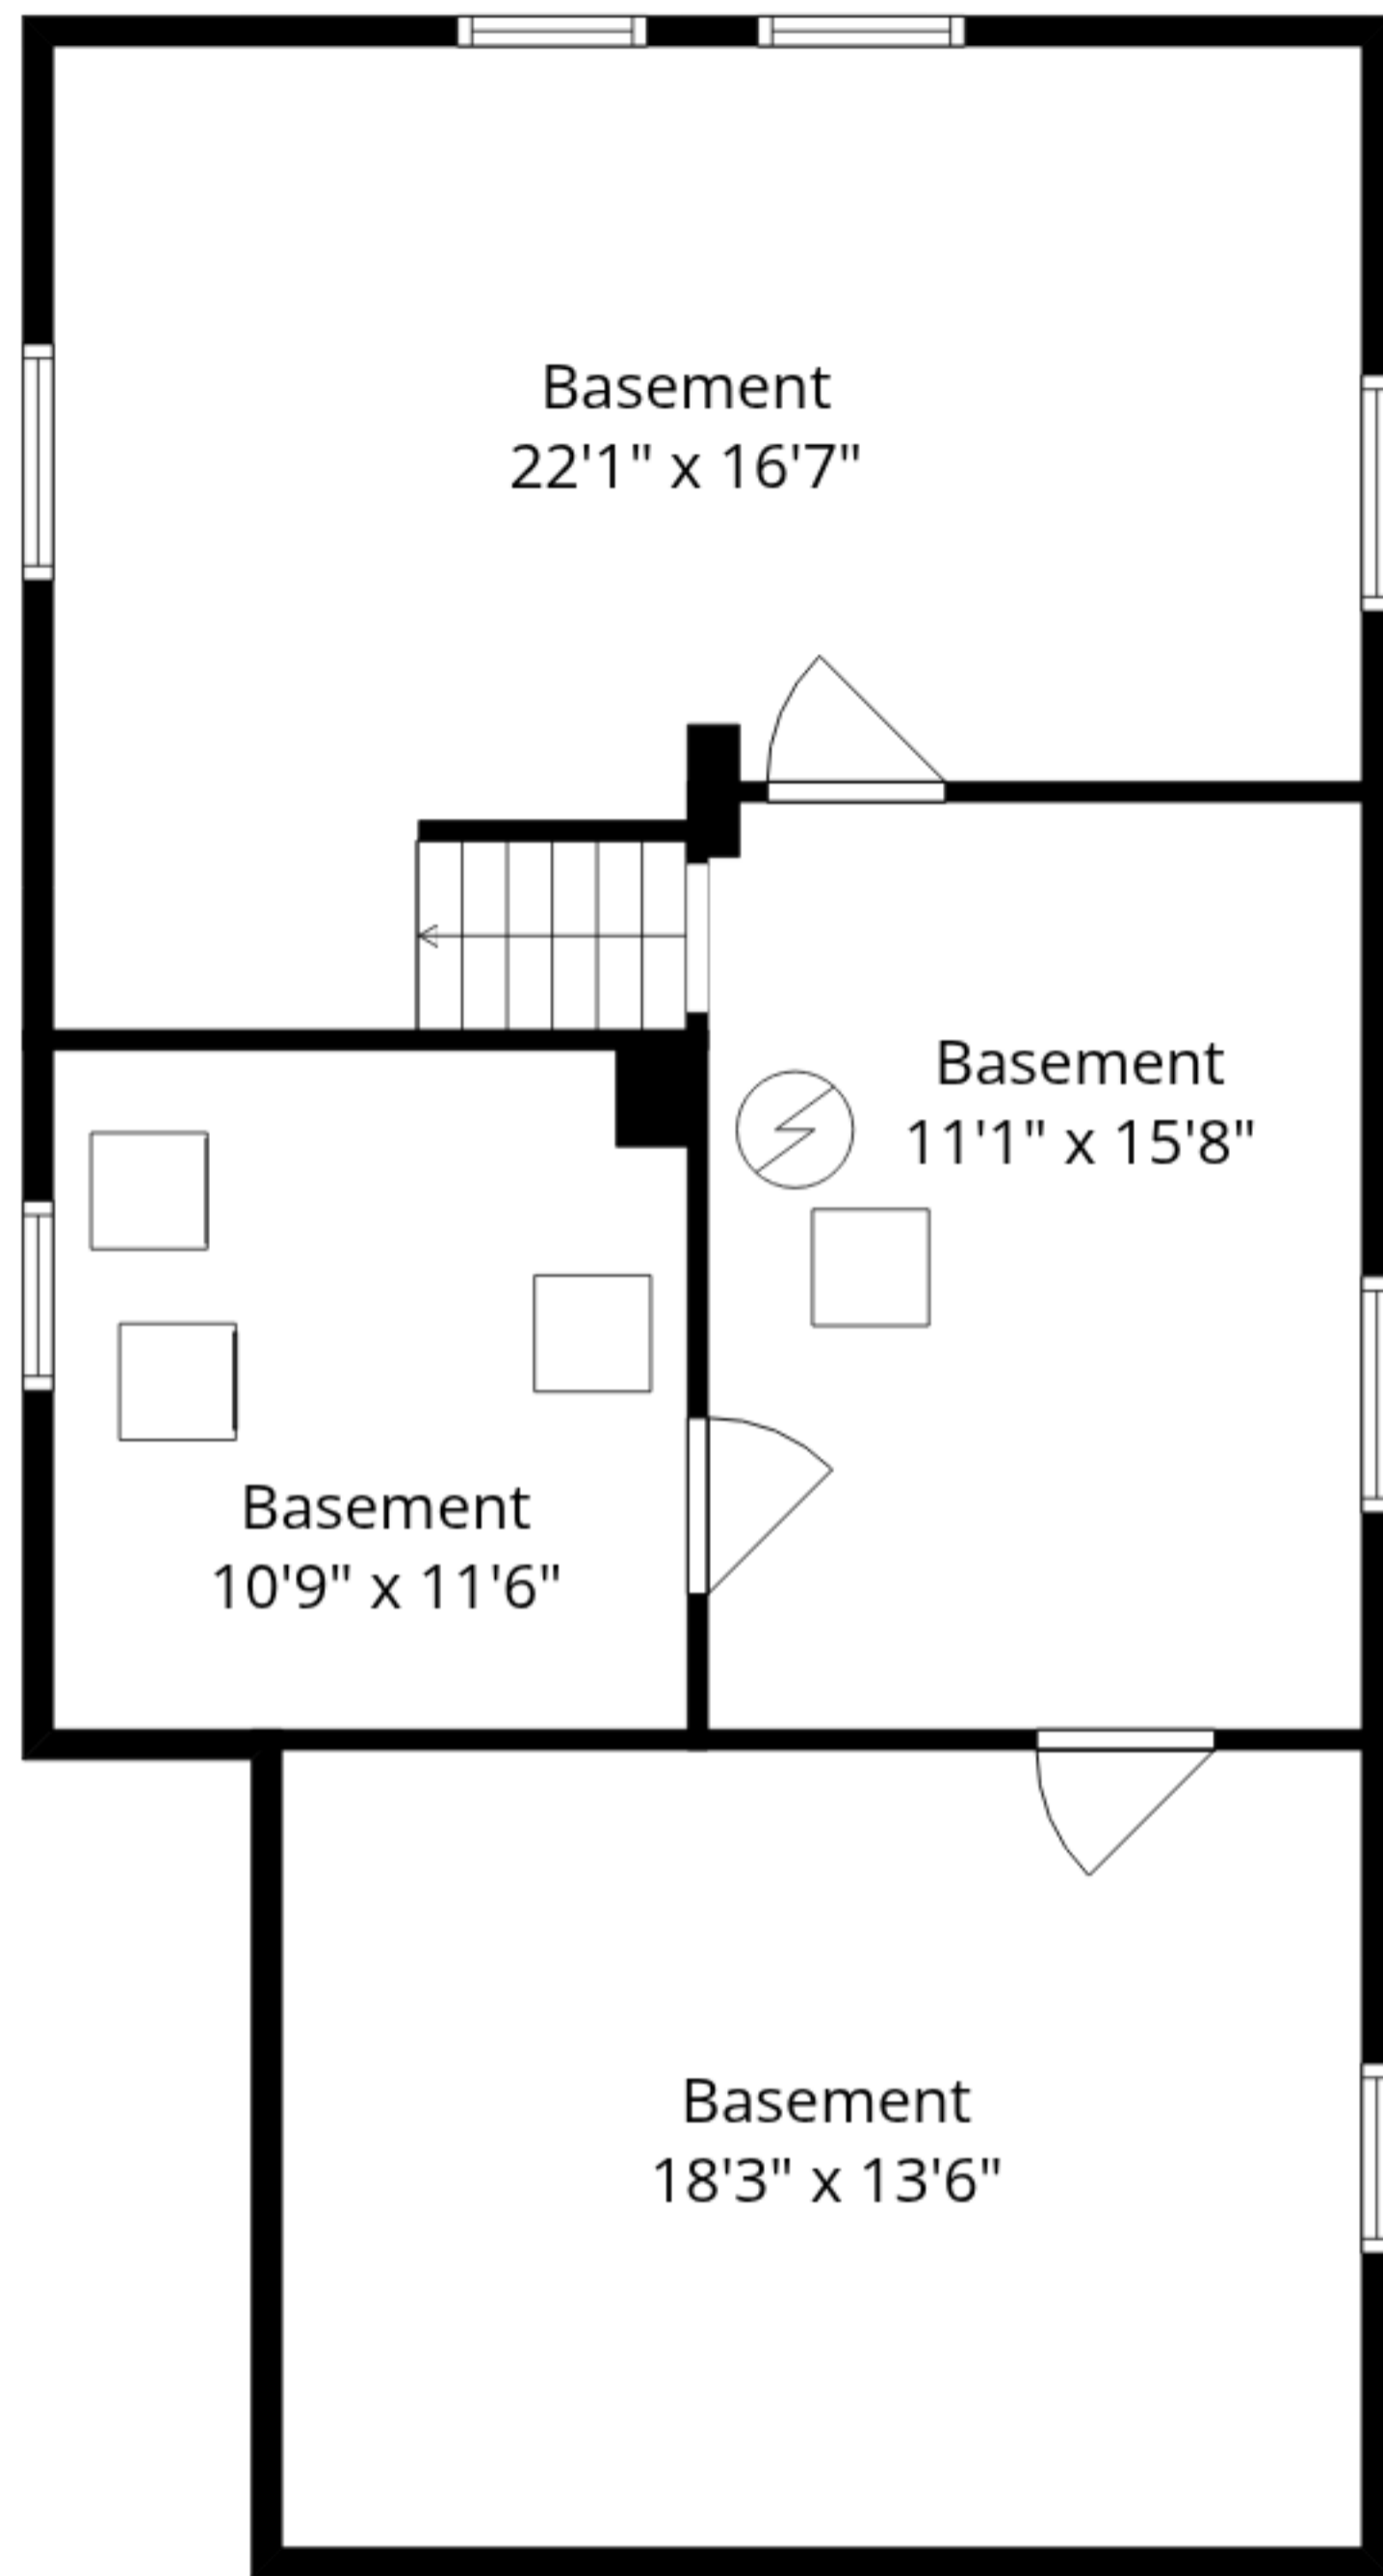

**Total GLA: 951 sq. ft | Total: 1913 sq. ft**  
Lower floor: (Excluded areas 951 sq. ft)  
Main floor: 951 sq. ft (Excluded areas 11 sq. ft)

Sizes And Dimensions Are Approximate. Actual May Vary.

**Total GLA: 951 sq. ft | Total: 1913 sq. ft**  
Lower floor: (Excluded areas 951 sq. ft)  
Main floor: 951 sq. ft (Excluded areas 11 sq. ft)

Sizes And Dimensions Are Approximate. Actual May Vary.

Lower Floor

Main Floor

**Total GLA: 951 sq. ft | Total: 1913 sq. ft**  
 Lower floor: (Excluded areas 951 sq. ft)  
 Main floor: 951 sq. ft (Excluded areas 11 sq. ft)

Sizes And Dimensions Are Approximate. Actual May Vary.