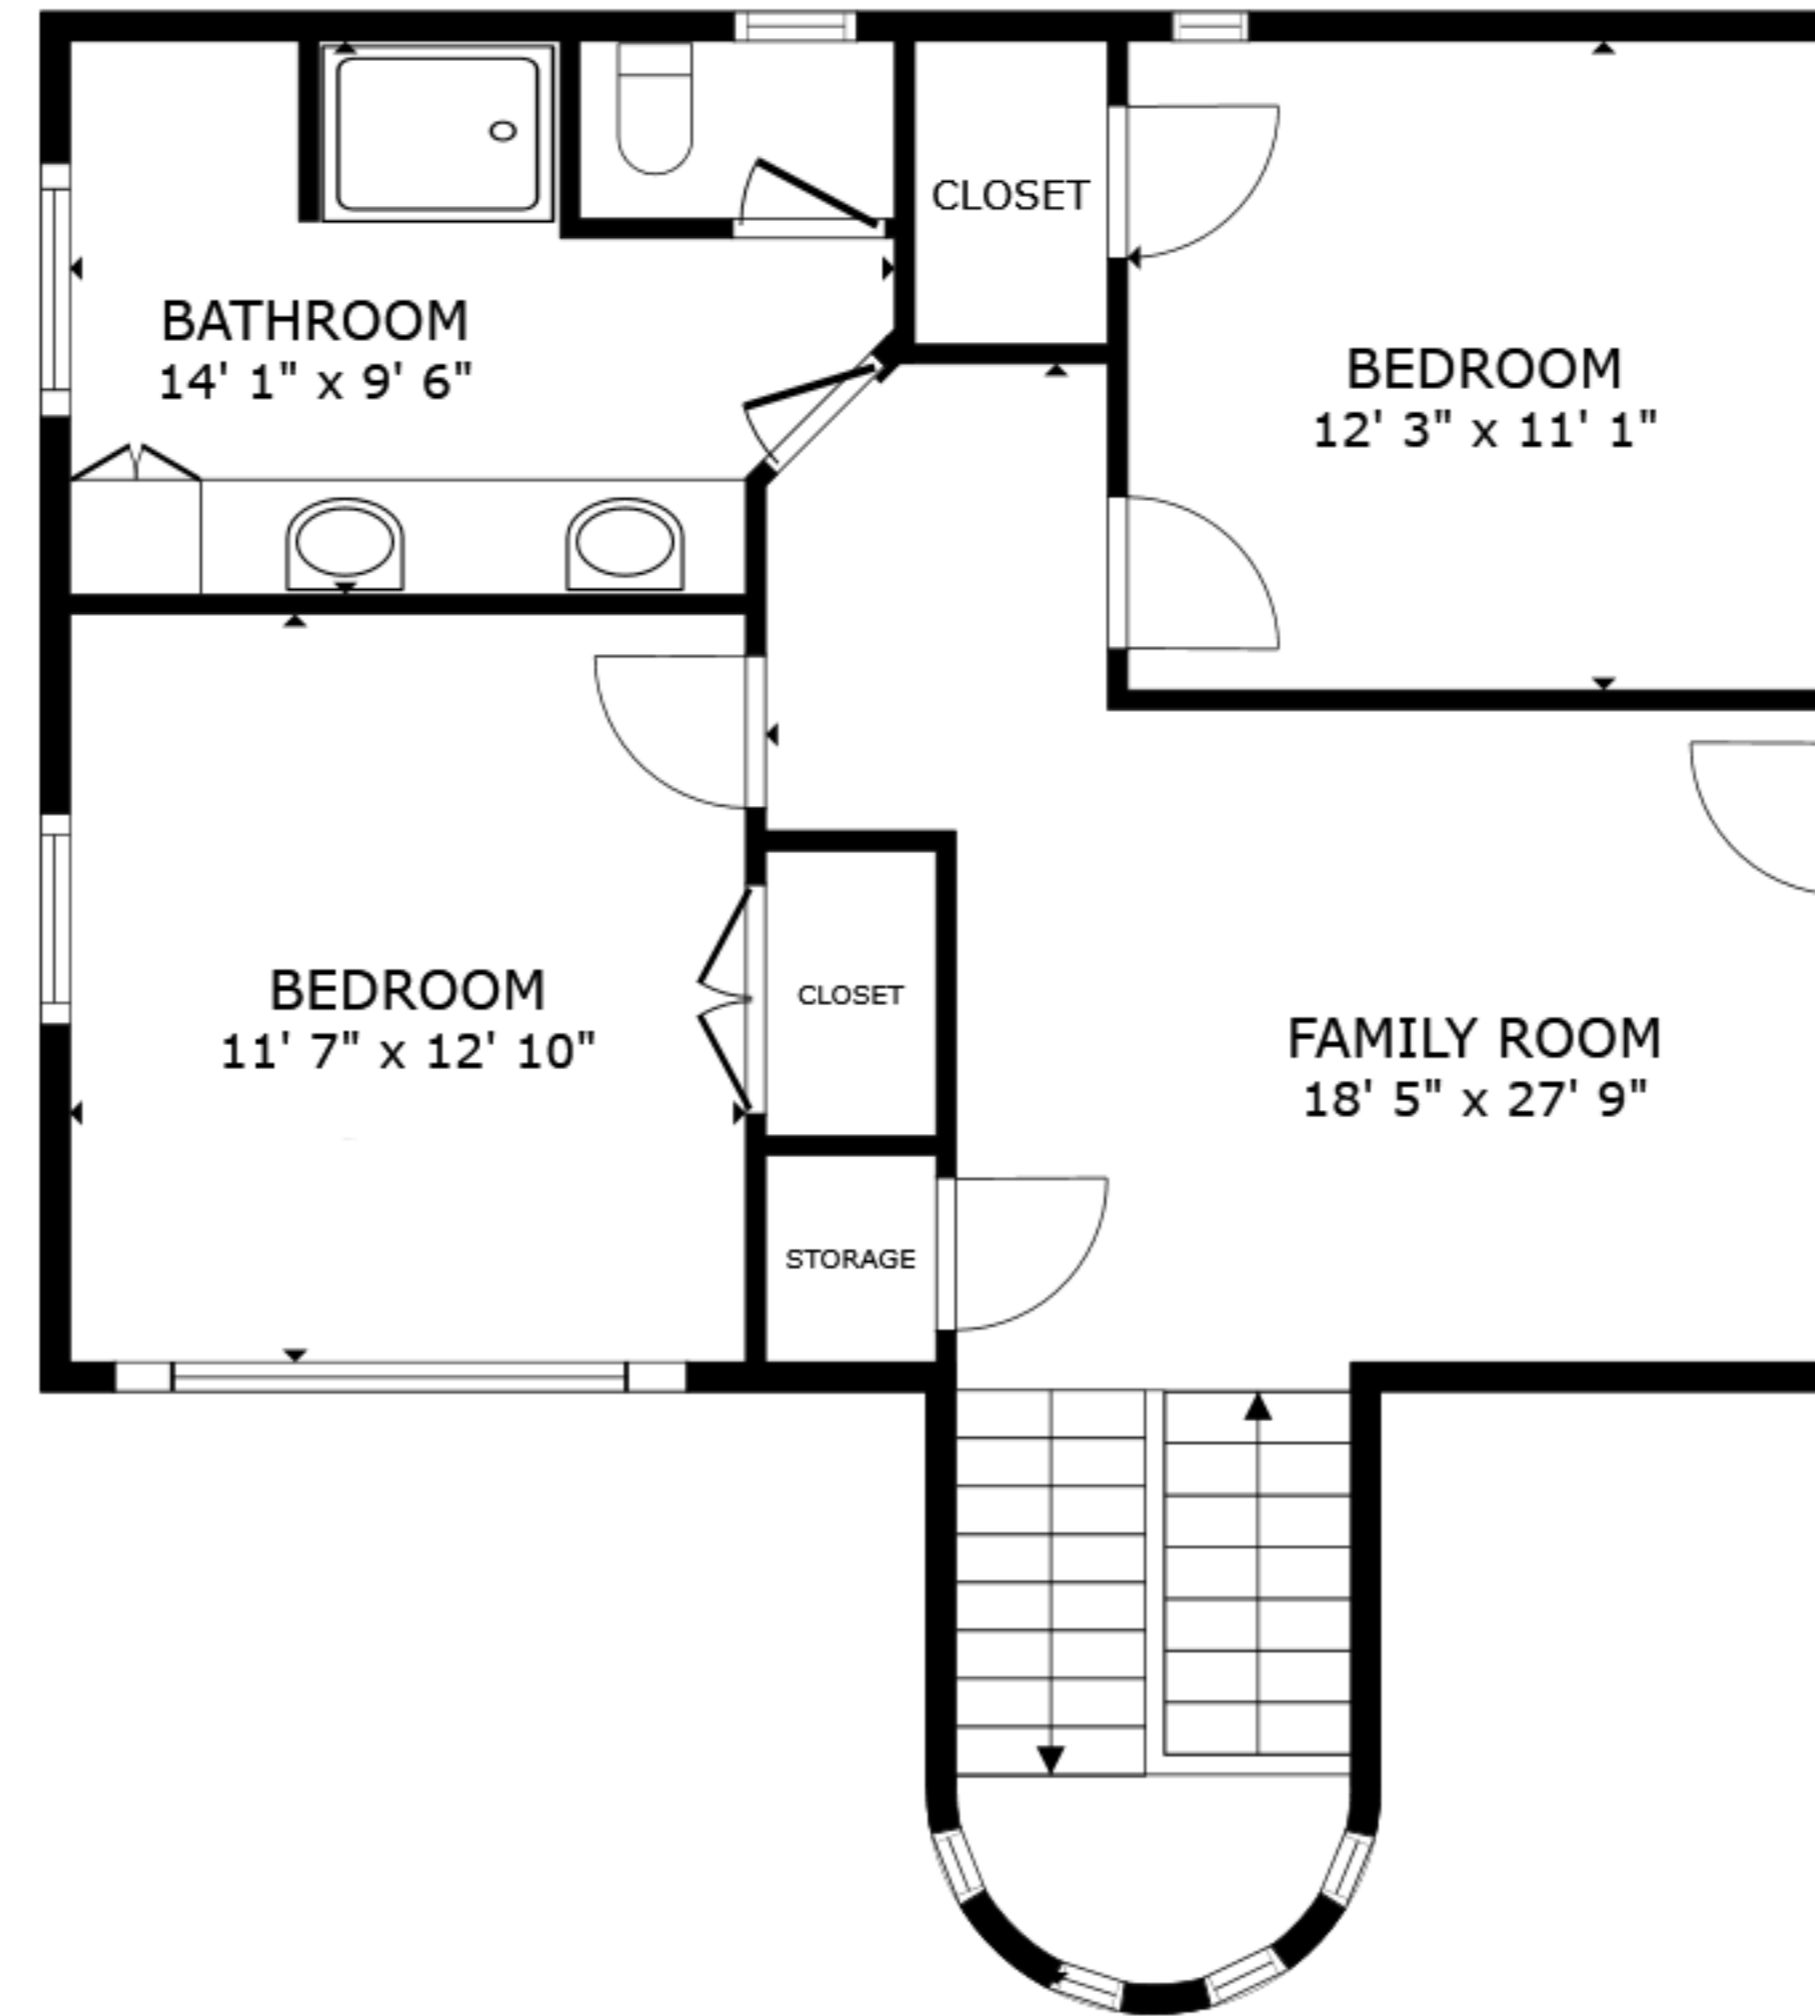

FLOOR 1

FLOOR 2

FLOOR 3

GROSS INTERNAL AREA
 FLOOR 1 1,631 sq.ft. FLOOR 2 753 sq.ft. FLOOR 3 315 sq.ft.
 EXCLUDED AREAS : PATIO 179 sq.ft. BALCONY 519 sq.ft.
 TOTAL : 2,699 sq.ft.
 SIZES AND DIMENSIONS ARE APPROXIMATE, ACTUAL MAY VARY.