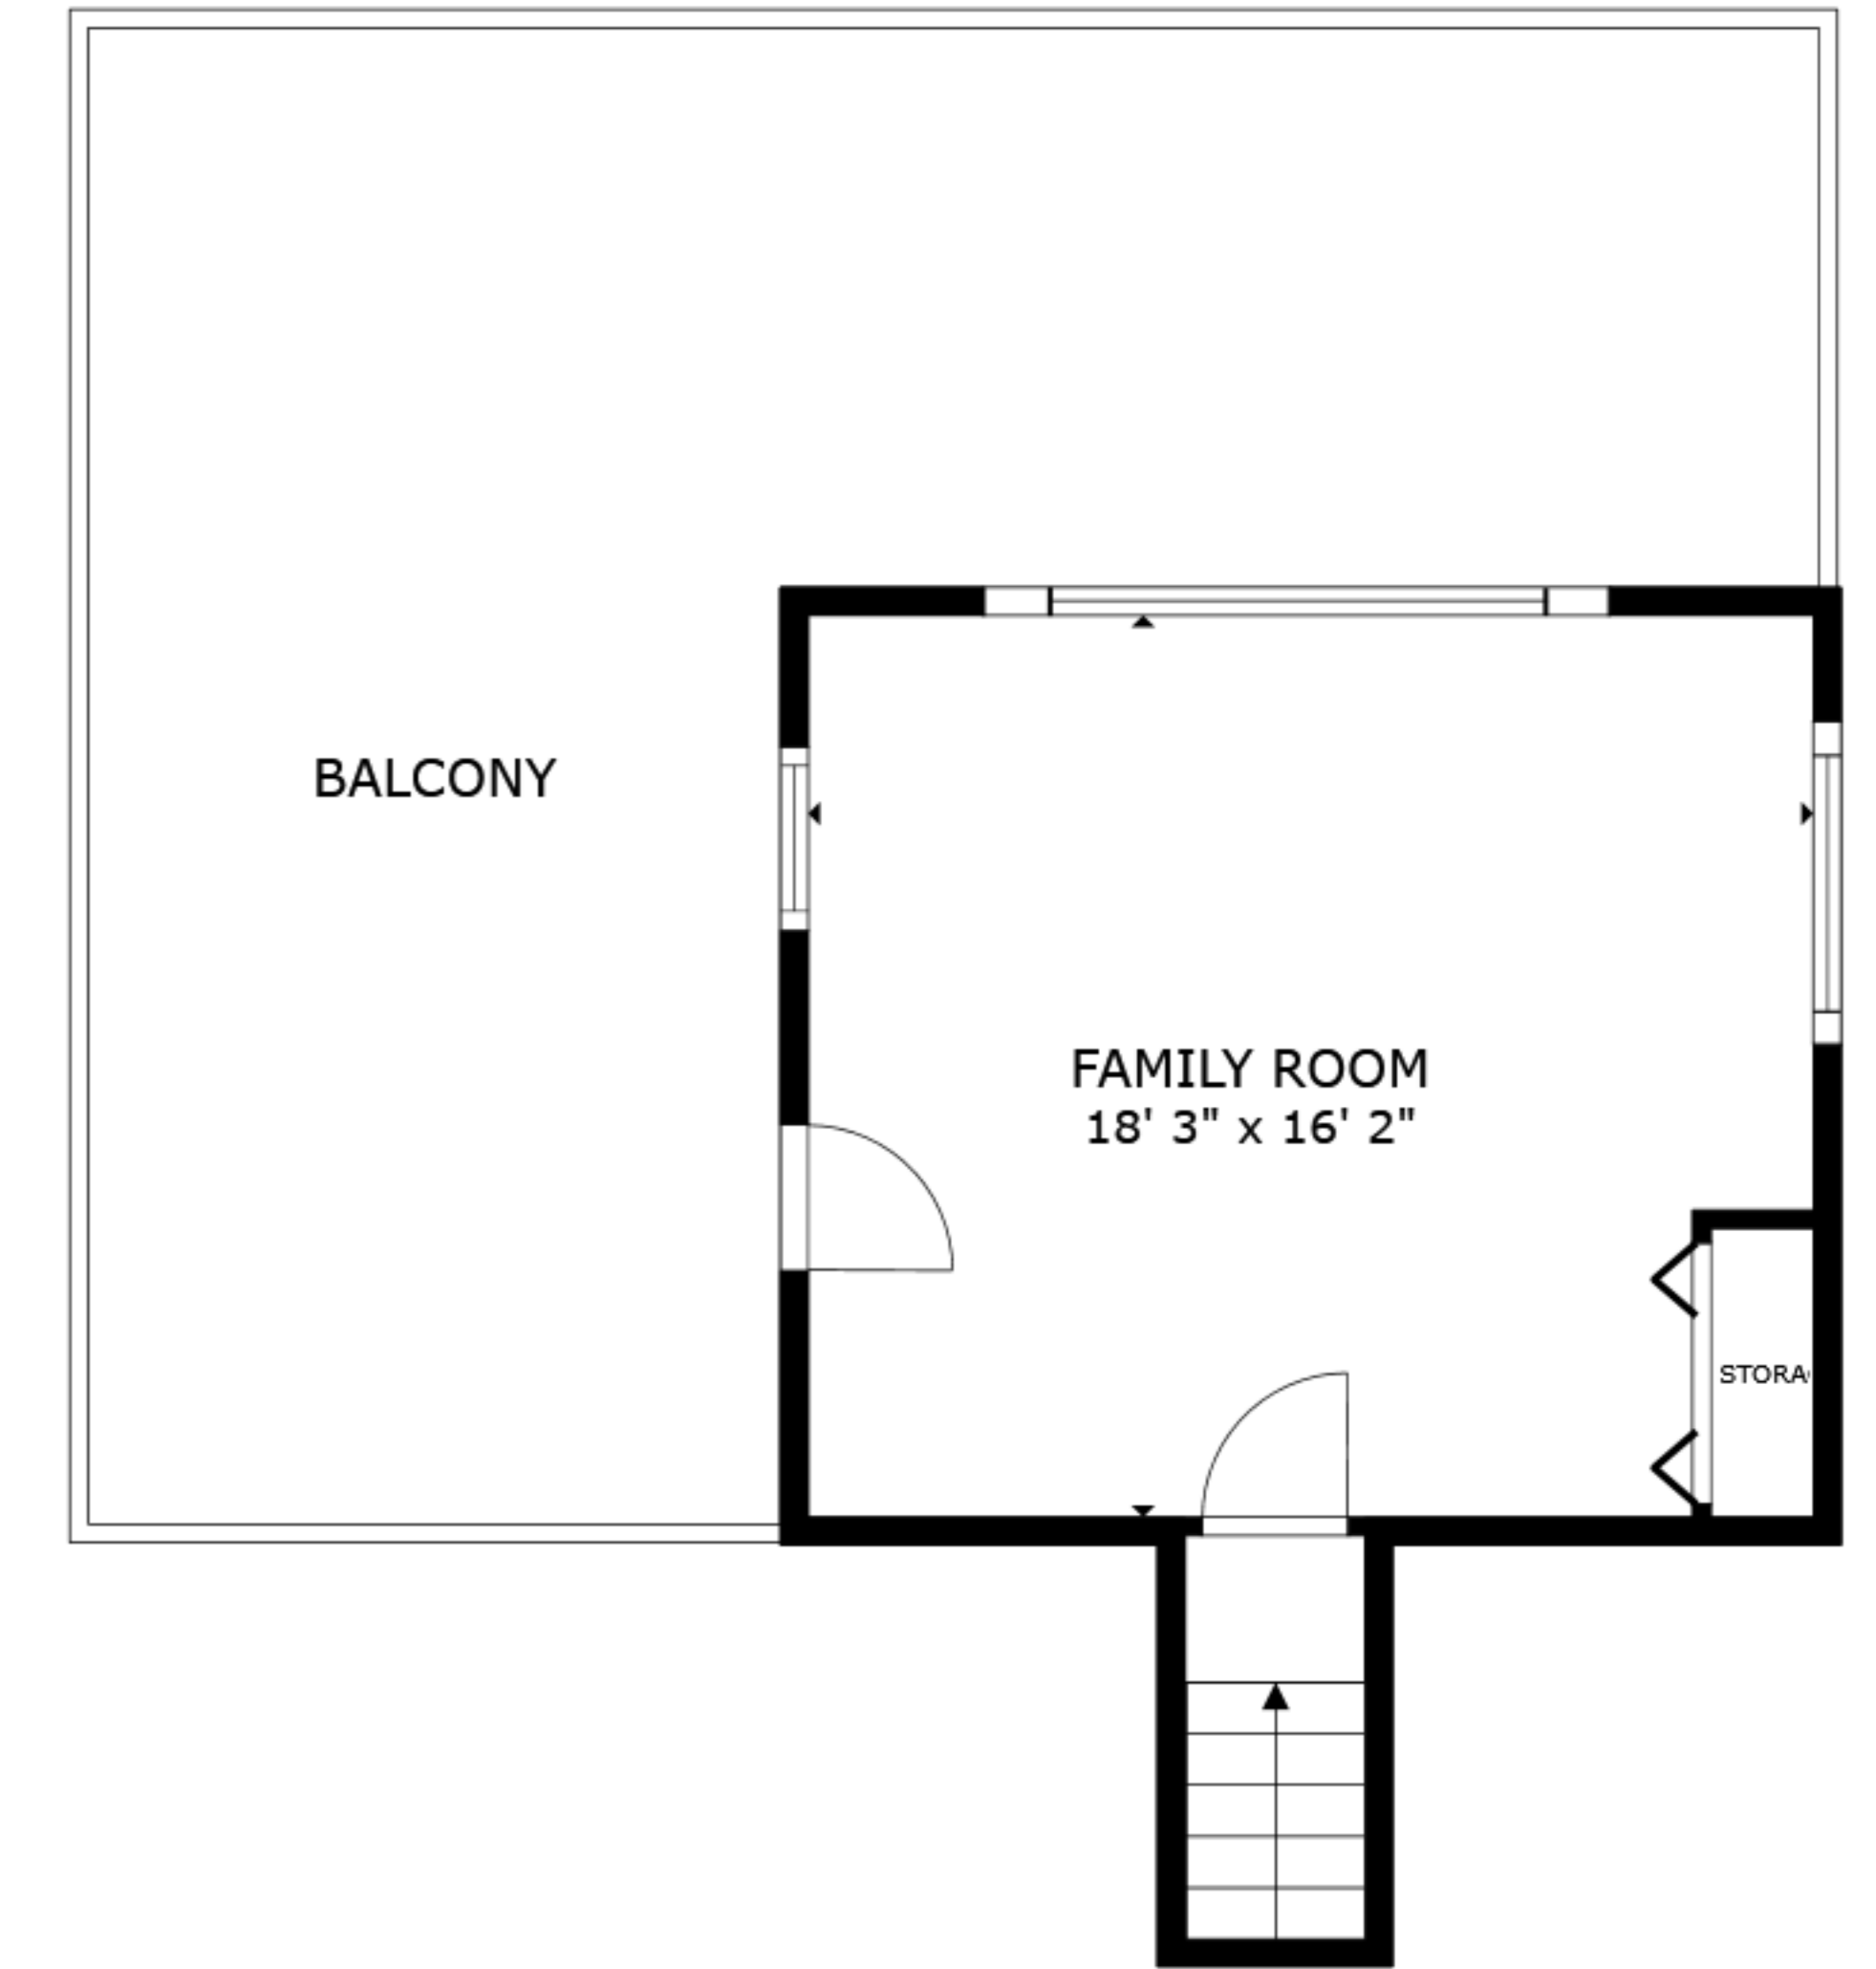

FLOOR 1

FLOOR 2

FLOOR 3

GROSS INTERNAL AREA
 FLOOR 1 1,631 sq.ft. FLOOR 2 753 sq.ft. FLOOR 3 315 sq.ft.
 EXCLUDED AREAS : PATIO 179 sq.ft. BALCONY 519 sq.ft.
 TOTAL : 2,699 sq.ft.
 SIZES AND DIMENSIONS ARE APPROXIMATE, ACTUAL MAY VARY.