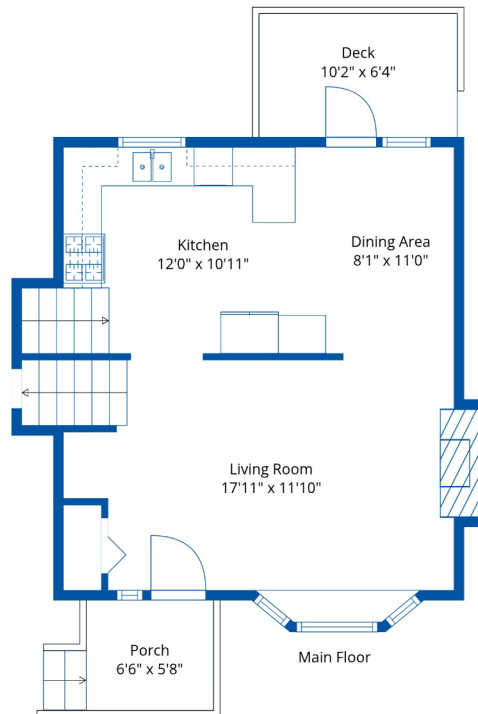

# 46551 Teton Ave

Below Main

Main Floor

Above Main

## Estimated Areas:

Below Main: 553 sq. ft

Main Floor: 541 sq. ft

Above Main: 572 sq. ft

Total: 1666 Sq. Ft