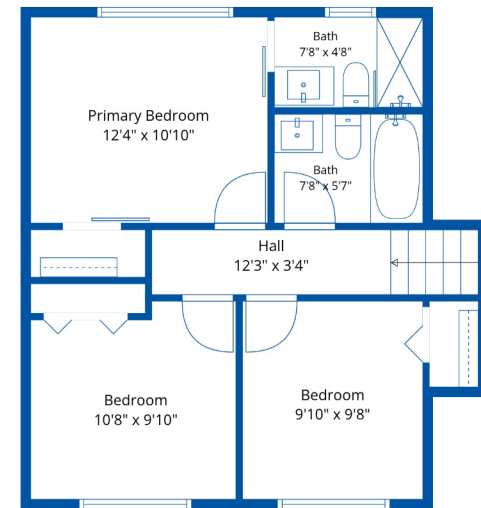

# 46551 Teton Ave

Below Main

Main Floor

Above Main

## Estimated Areas:

Below Main: 553 sq. ft

Main Floor: 541 sq. ft

Above Main: 572 sq. ft

Total: 1666 Sq. Ft