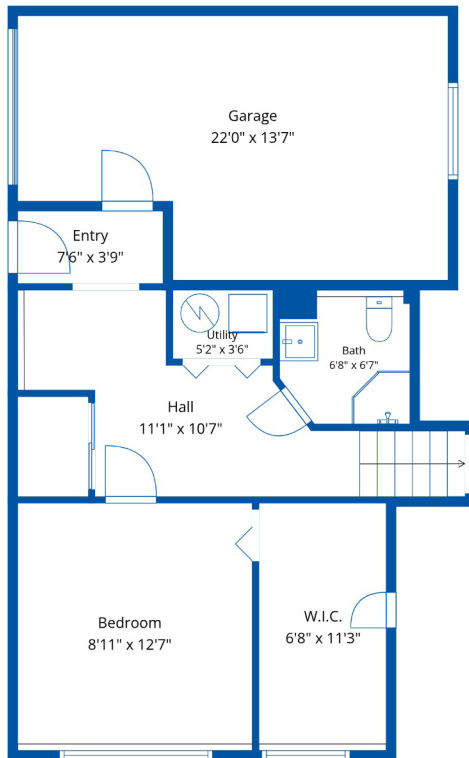

# 46551 Teton Ave

Below Main

Main Floor

Above Main

## Estimated Areas:

Below Main: 553 sq. ft

Main Floor: 541 sq. ft

Above Main: 572 sq. ft

Total: 1666 Sq. Ft