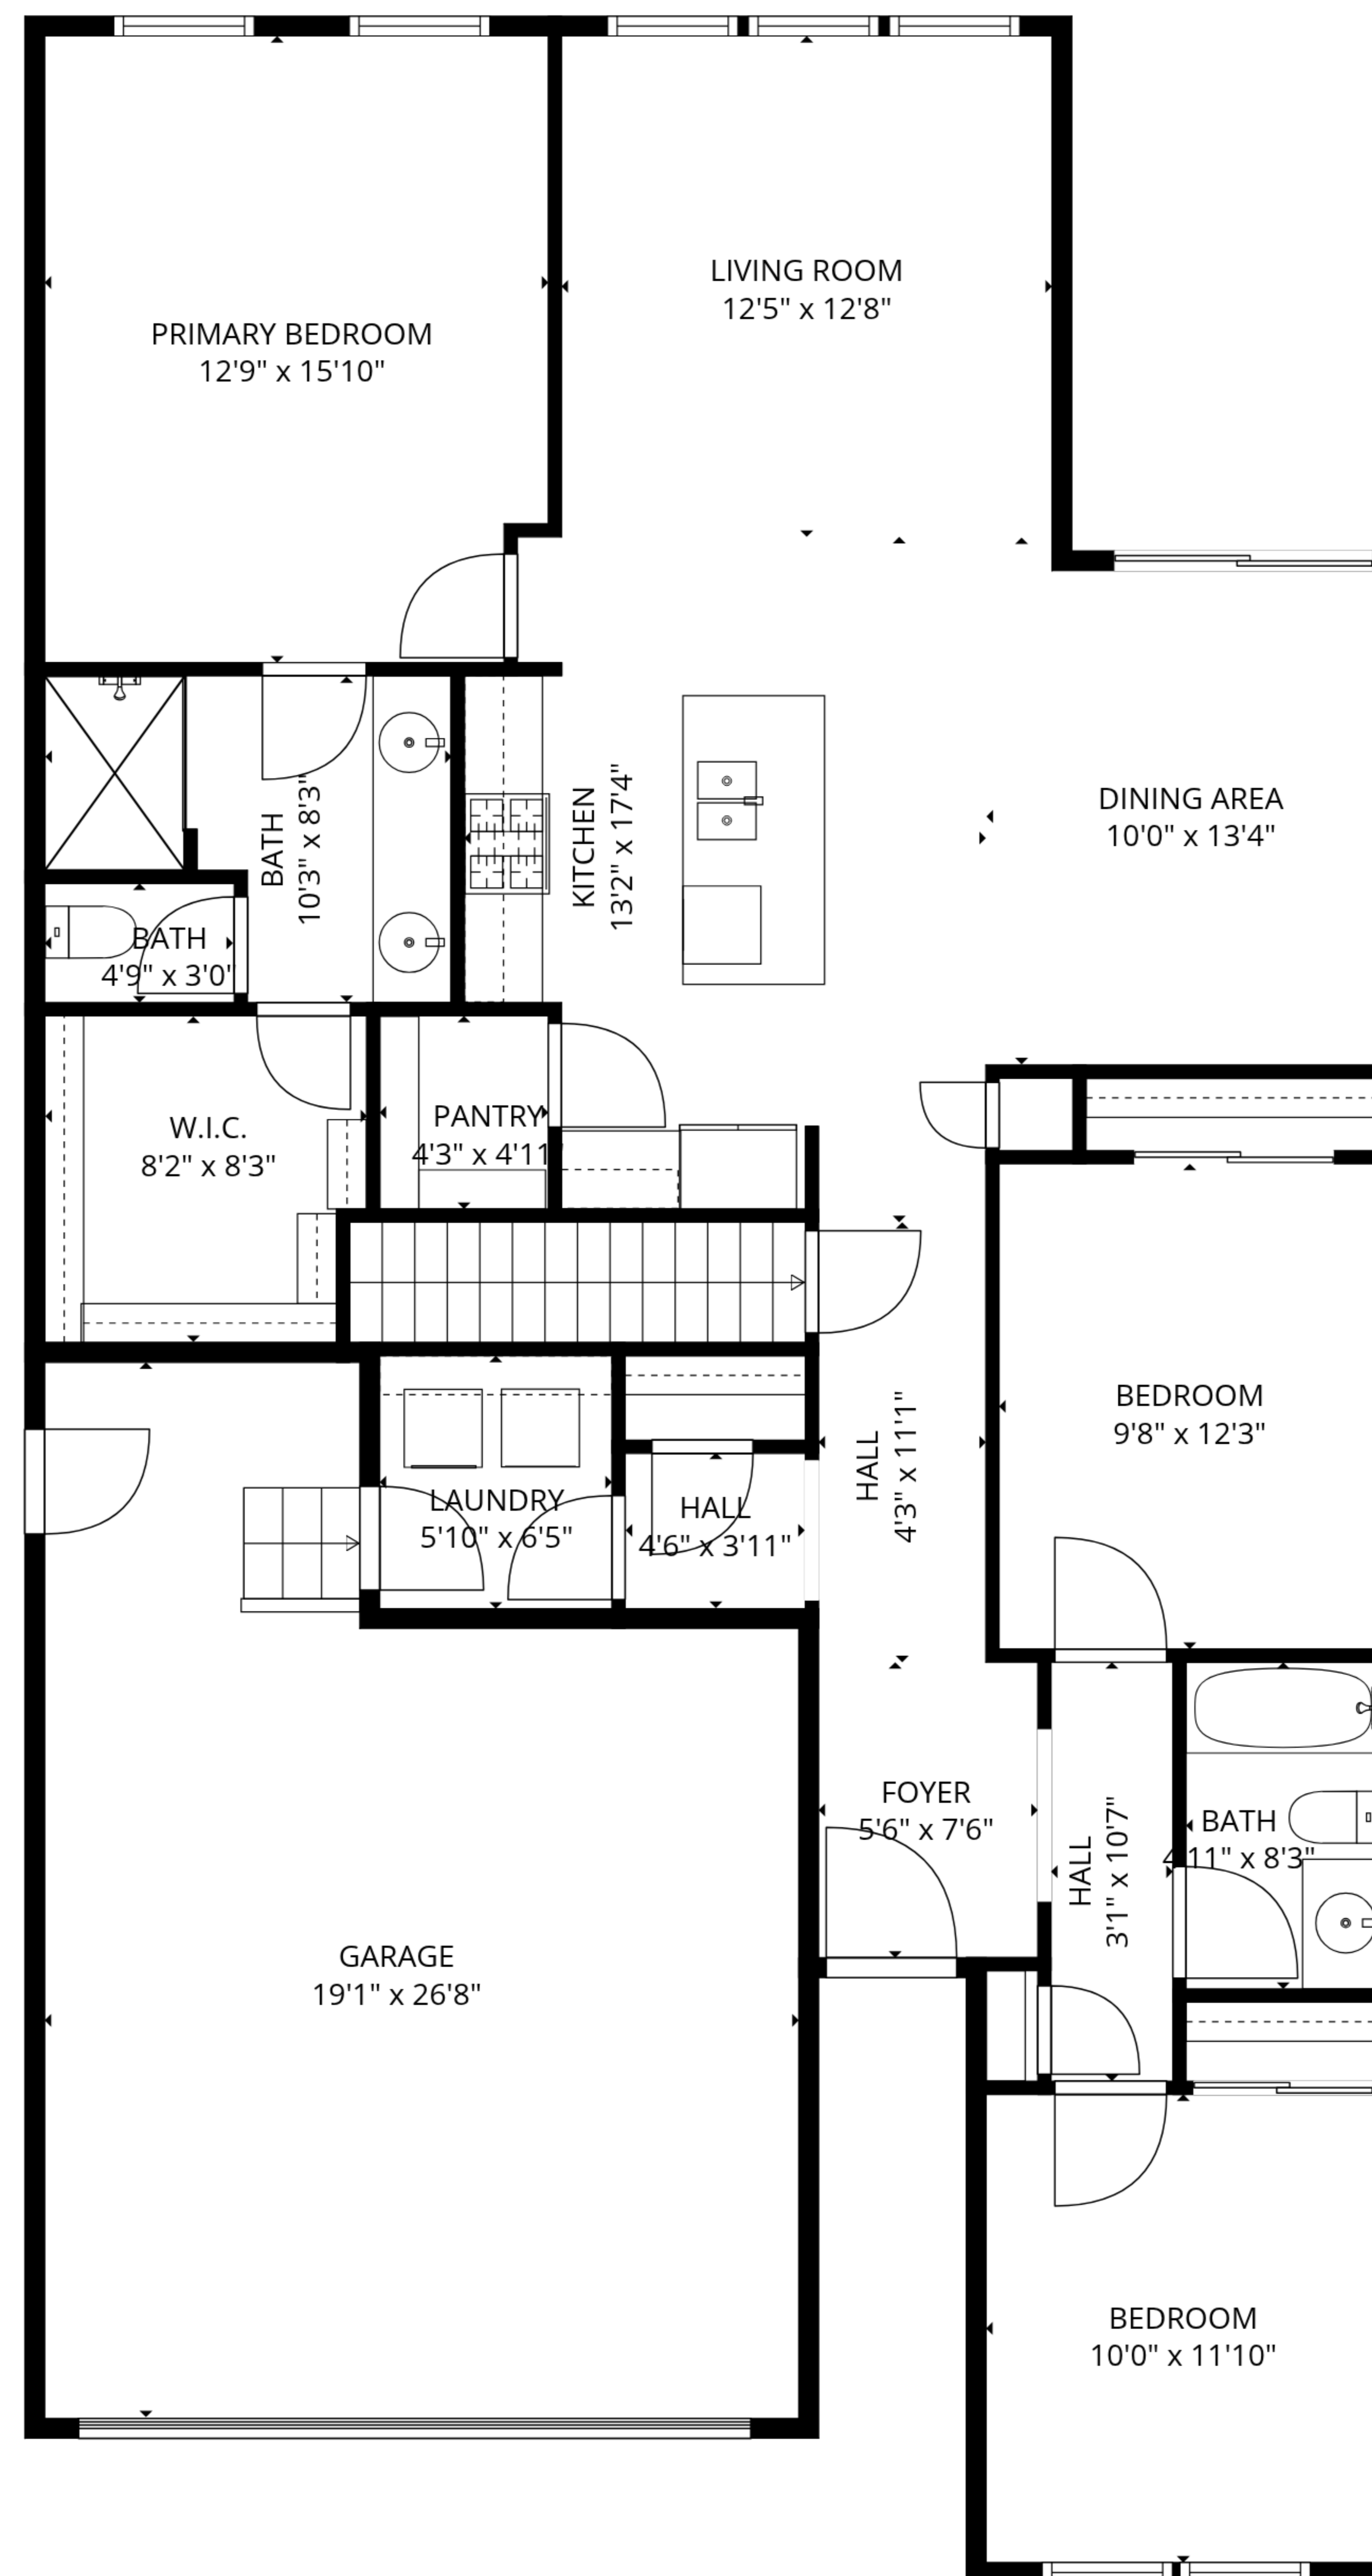

TOTAL: 1450 sq. ft

Basement: 0 sq. ft, 1st floor: 1450 sq. ft

EXCLUDED AREAS: BASEMENT: 1397 sq. ft, GARAGE: 434 sq. ft, WALLS: 226 sq. ft

SIZES AND DIMENSIONS ARE APPROXIMATE, ACTUAL MAY VARY.

TOTAL: 1450 sq. ft

Basement: 0 sq. ft, 1st floor: 1450 sq. ft

EXCLUDED AREAS: BASEMENT: 1397 sq. ft, GARAGE: 434 sq. ft, WALLS: 226 sq. ft

SIZES AND DIMENSIONS ARE APPROXIMATE, ACTUAL MAY VARY.

BASEMENT
32'8" x 63'10"

1st floor

Basement

TOTAL: 1450 sq. ft
 Basement: 0 sq. ft, 1st floor: 1450 sq. ft
 EXCLUDED AREAS: BASEMENT: 1397 sq. ft, GARAGE: 434 sq. ft, WALLS: 226 sq. ft

SIZES AND DIMENSIONS ARE APPROXIMATE, ACTUAL MAY VARY.