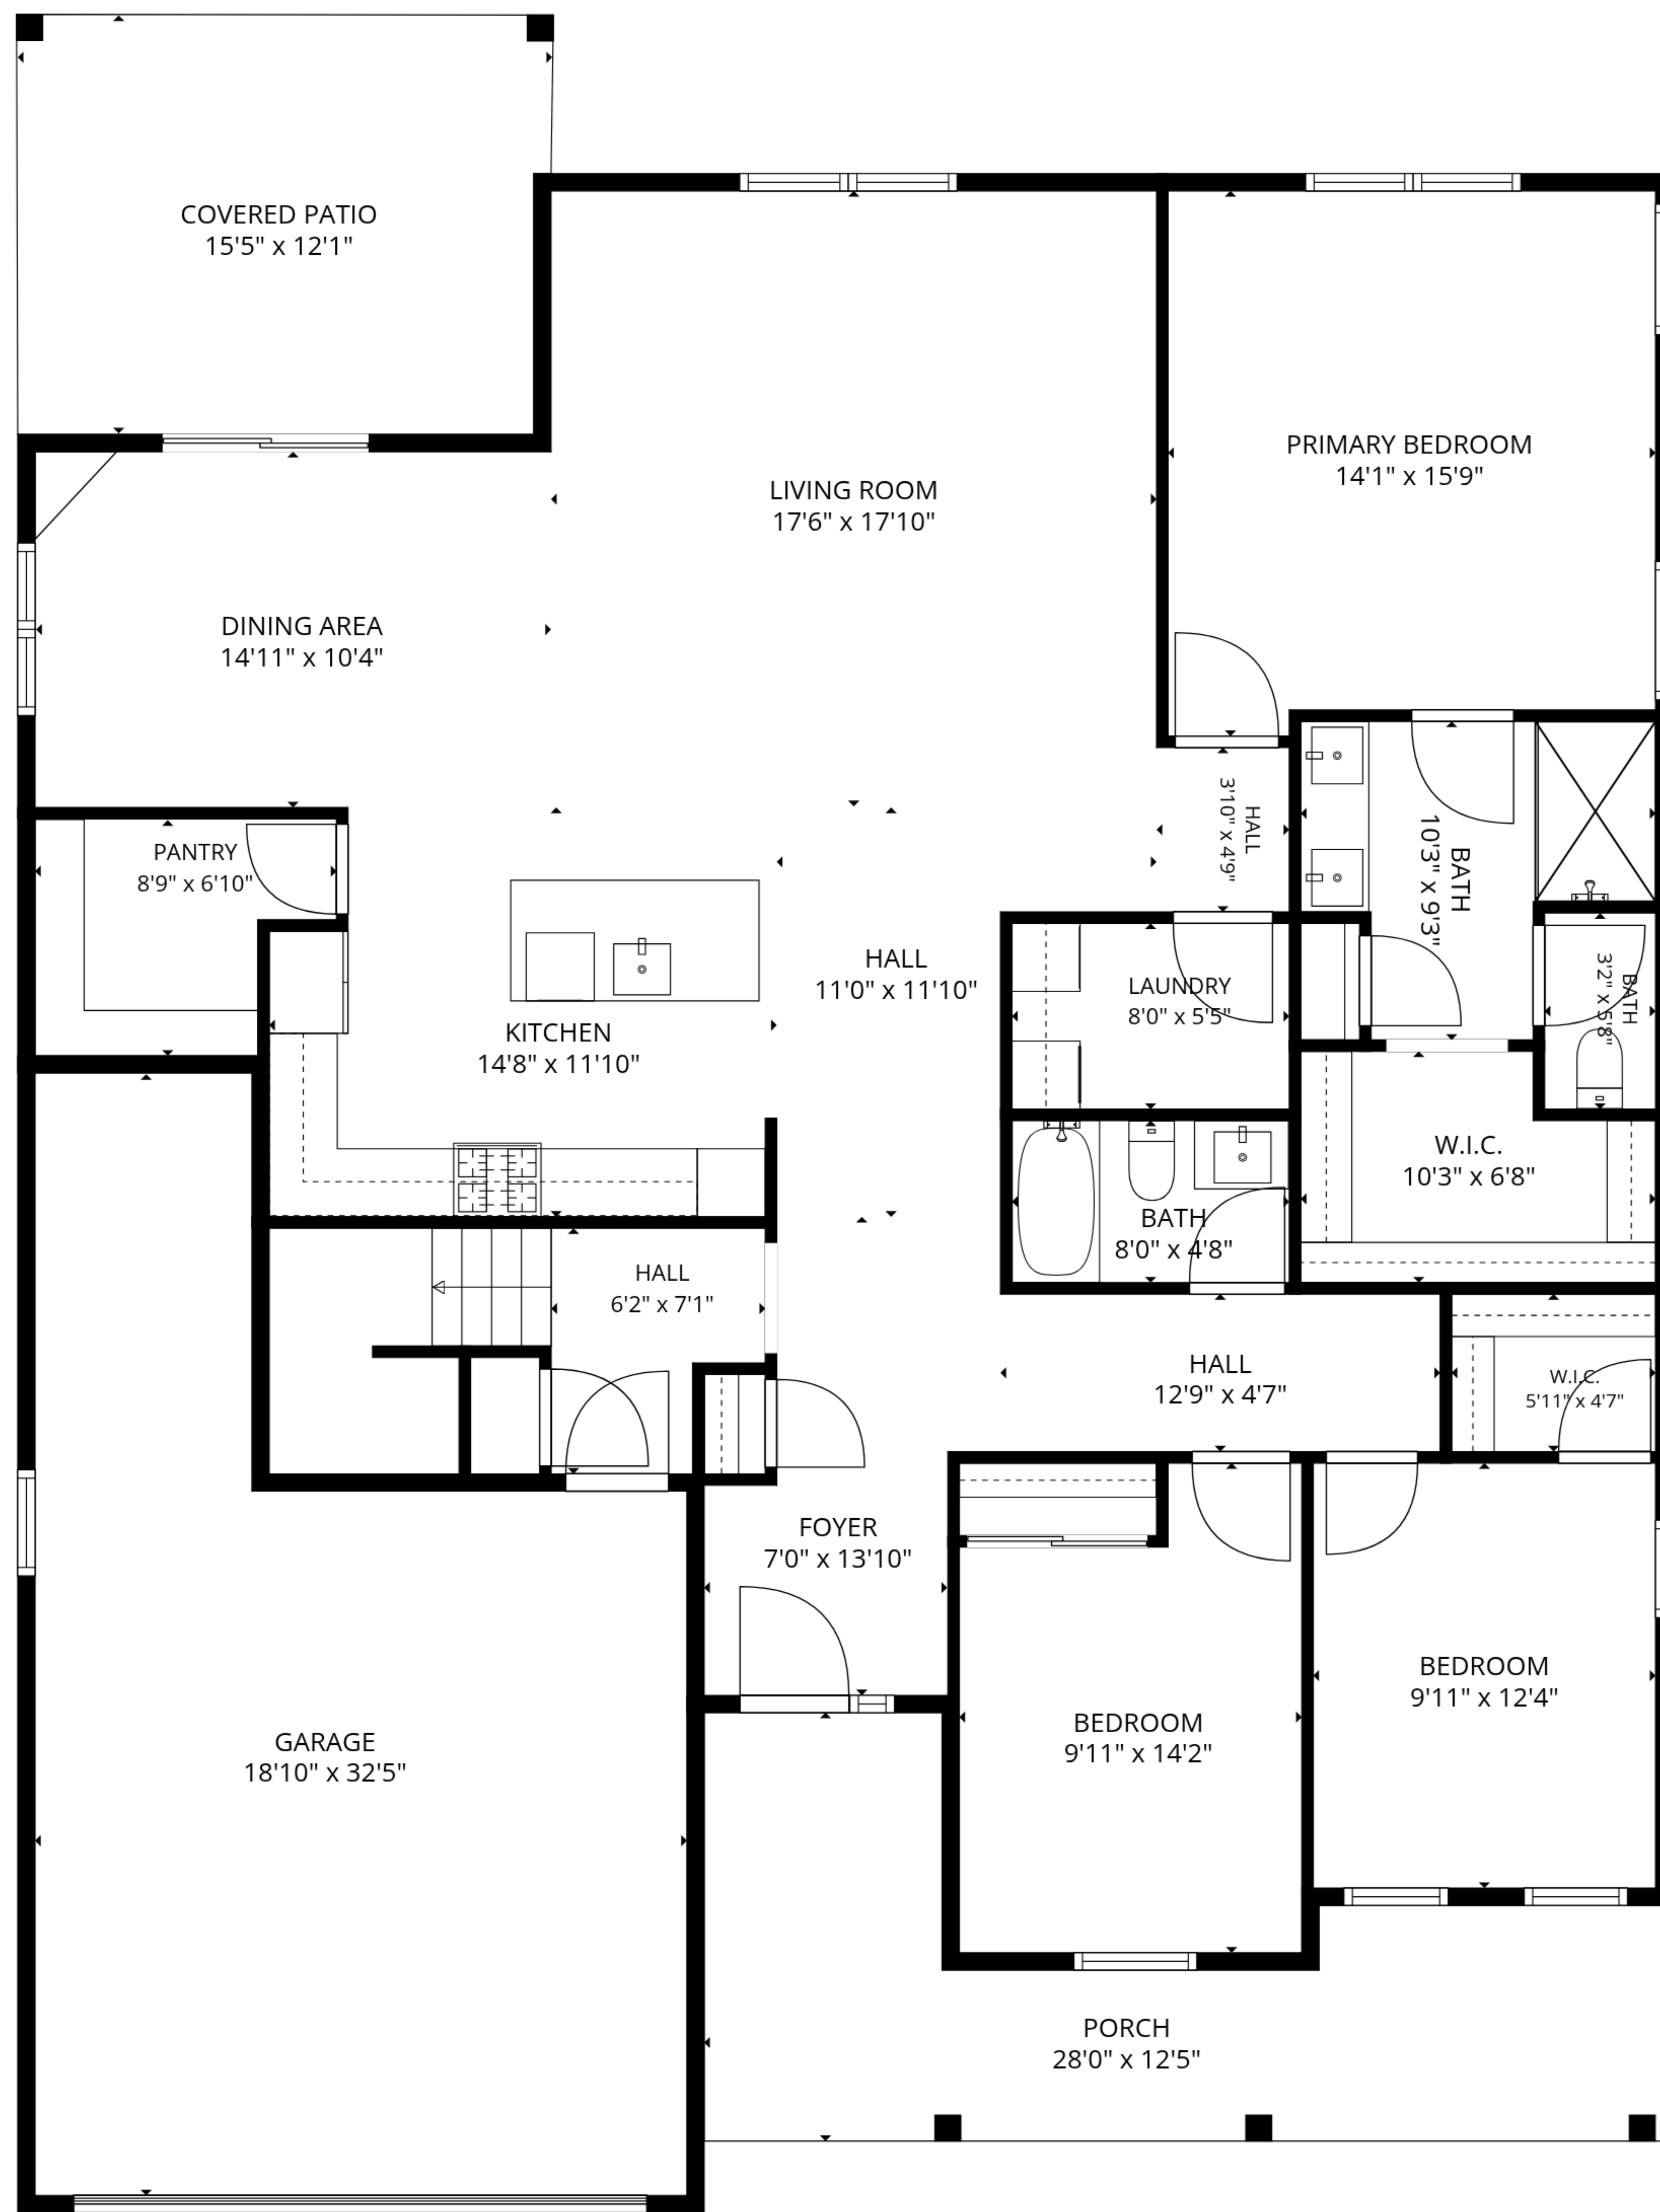

TOTAL: 2809 sq. ft

1st floor: 2312 sq. ft, 2nd floor: 497 sq. ft

EXCLUDED AREAS: PORCH: 209 sq. ft, COVERED PATIO: 184 sq. ft, WALLS: 188 sq. ft

FAMILY ROOM
32'10" x 14'3"

TOTAL: 2809 sq. ft

1st floor: 2312 sq. ft, 2nd floor: 497 sq. ft

EXCLUDED AREAS: PORCH: 209 sq. ft, COVERED PATIO: 184 sq. ft, WALLS: 188 sq. ft

1st floor

2nd floor

TOTAL: 2809 sq. ft
 1st floor: 2312 sq. ft, 2nd floor: 497 sq. ft
 EXCLUDED AREAS: PORCH: 209 sq. ft, COVERED PATIO: 184 sq. ft, WALLS: 188 sq. ft