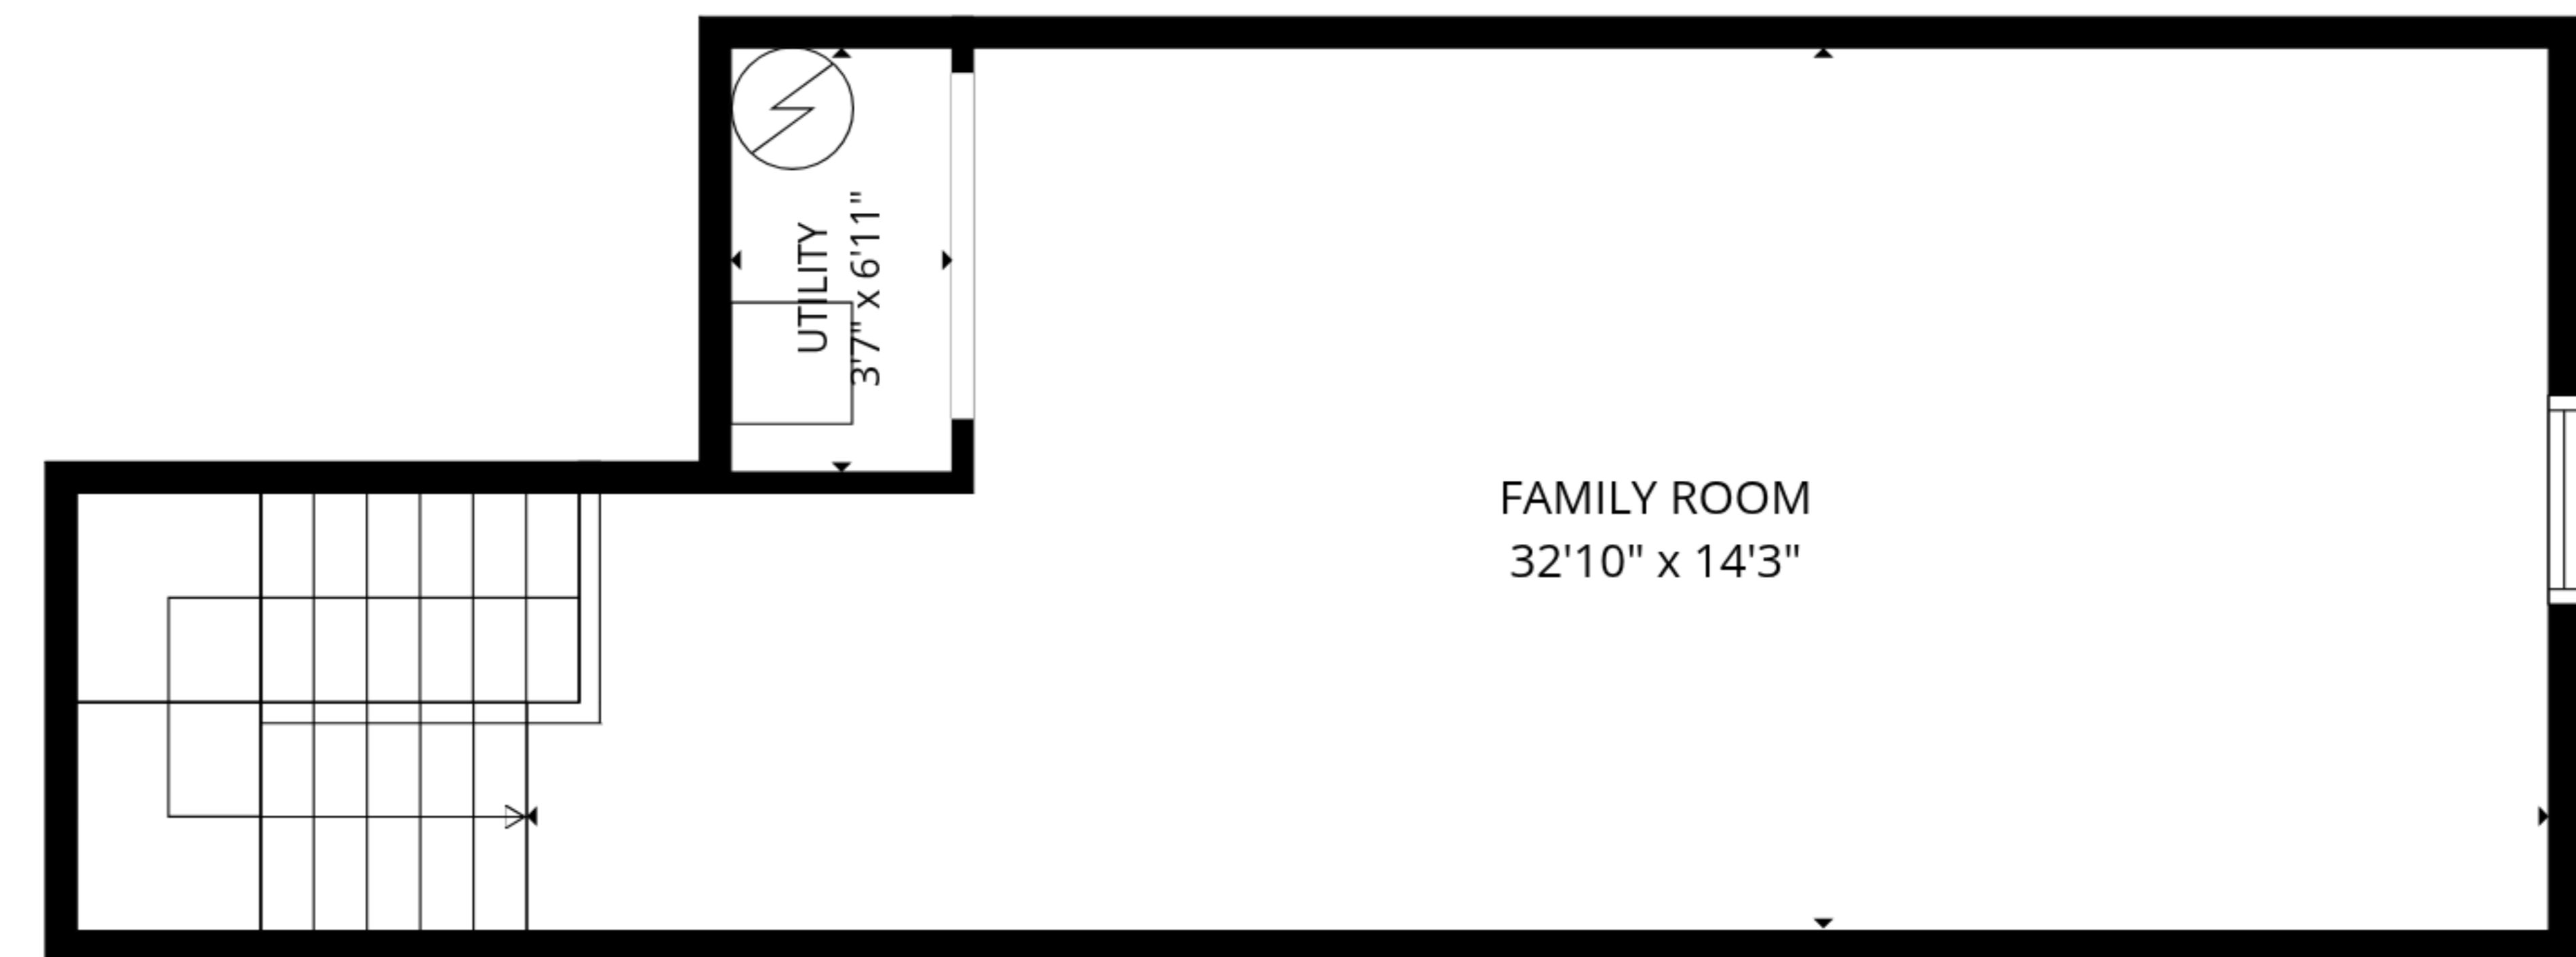

TOTAL: 2809 sq. ft

1st floor: 2312 sq. ft, 2nd floor: 497 sq. ft

EXCLUDED AREAS: PORCH: 209 sq. ft, COVERED PATIO: 184 sq. ft, WALLS: 188 sq. ft

FAMILY ROOM
32'10" x 14'3"

TOTAL: 2809 sq. ft

1st floor: 2312 sq. ft, 2nd floor: 497 sq. ft

EXCLUDED AREAS: PORCH: 209 sq. ft, COVERED PATIO: 184 sq. ft, WALLS: 188 sq. ft

1st floor

2nd floor

TOTAL: 2809 sq. ft
 1st floor: 2312 sq. ft, 2nd floor: 497 sq. ft
 EXCLUDED AREAS: PORCH: 209 sq. ft, COVERED PATIO: 184 sq. ft, WALLS: 188 sq. ft