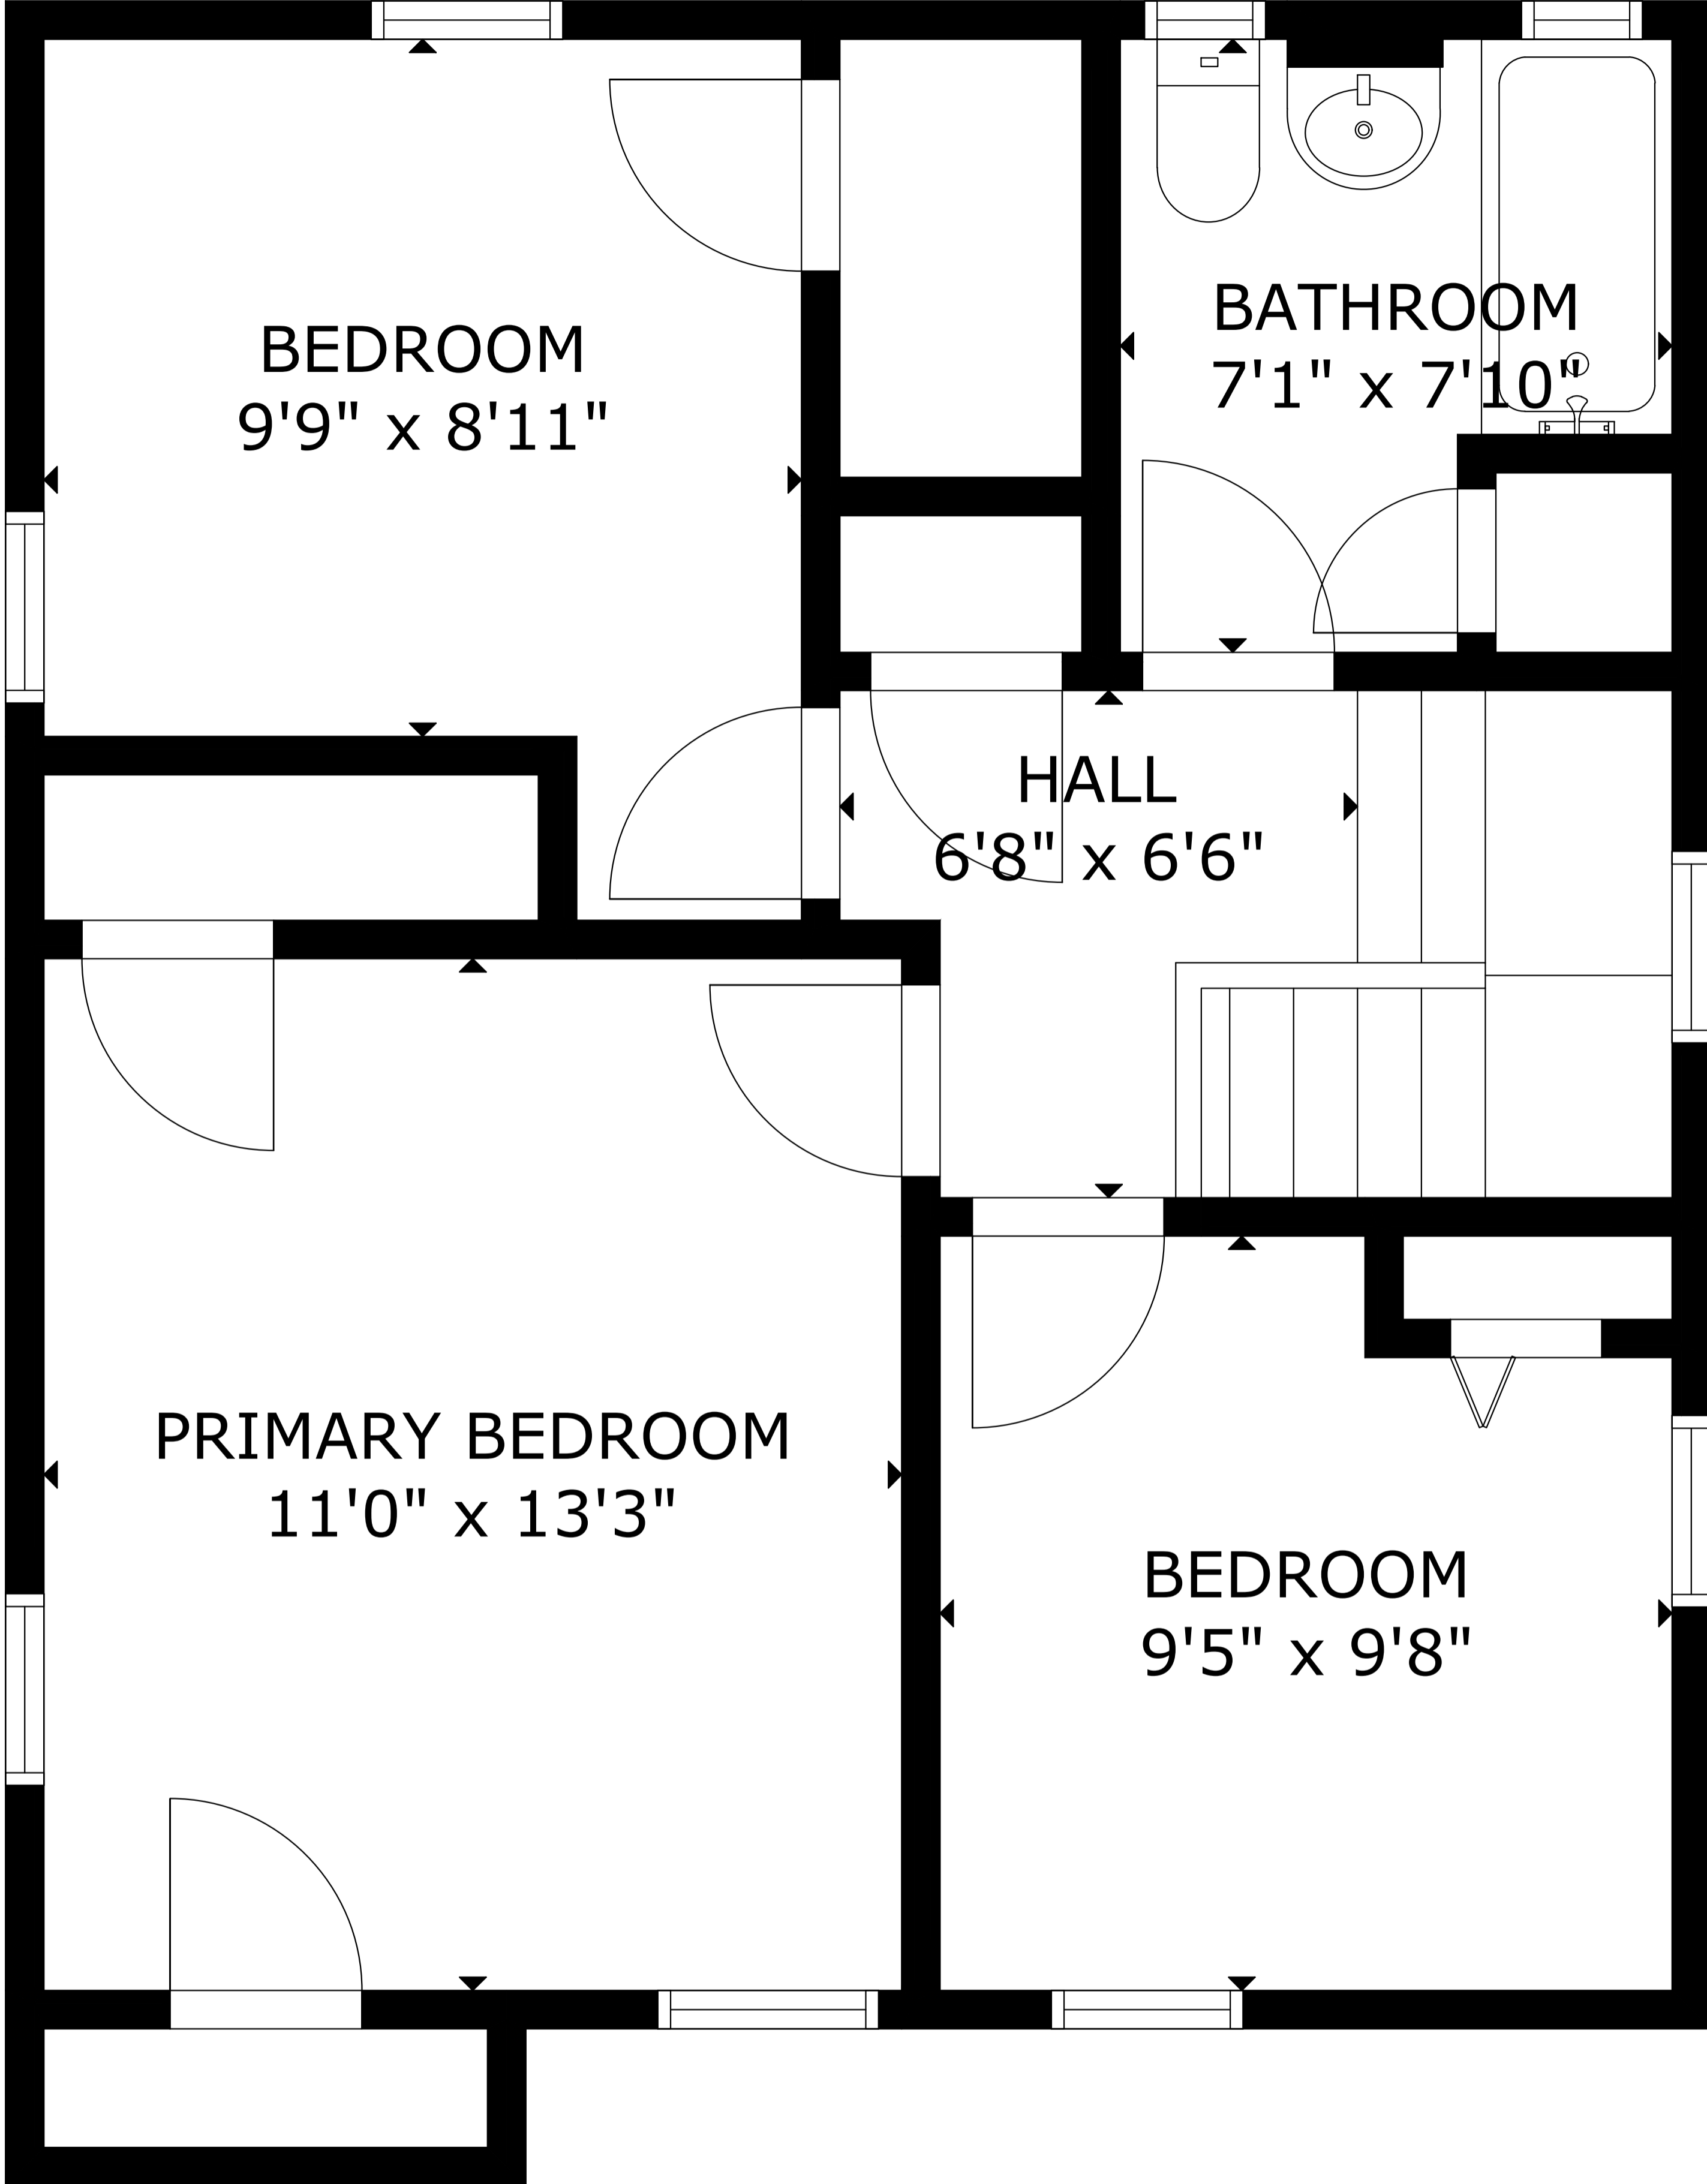

370 Demarest Ave, , Oradell, NJ, 07649, United States

GROSS INTERNAL AREA

TOTAL: 2,202 sq ft

LOWER FLOOR: 602 sq ft, MAIN FLOOR: 697 sq ft

SECOND FLOOR: 535 sq ft, ATTIC: 368 sq ft

EXCLUDED AREAS: DECK: 257 sq ft

THIS FLOOR PLAN IS PROVIDED FOR ILLUSTRATION PURPOSES ONLY WITH THE PERMISSION OF THE SELLER. ROOM POSITIONS AND DIMENSIONS ARE APPROXIMATE AND ARE NOT GUARANTEED TO BE EXACT OR TO SCALE. THE BUYER SHOULD CONFIRM MEASUREMENTS FOR ACCURACY.