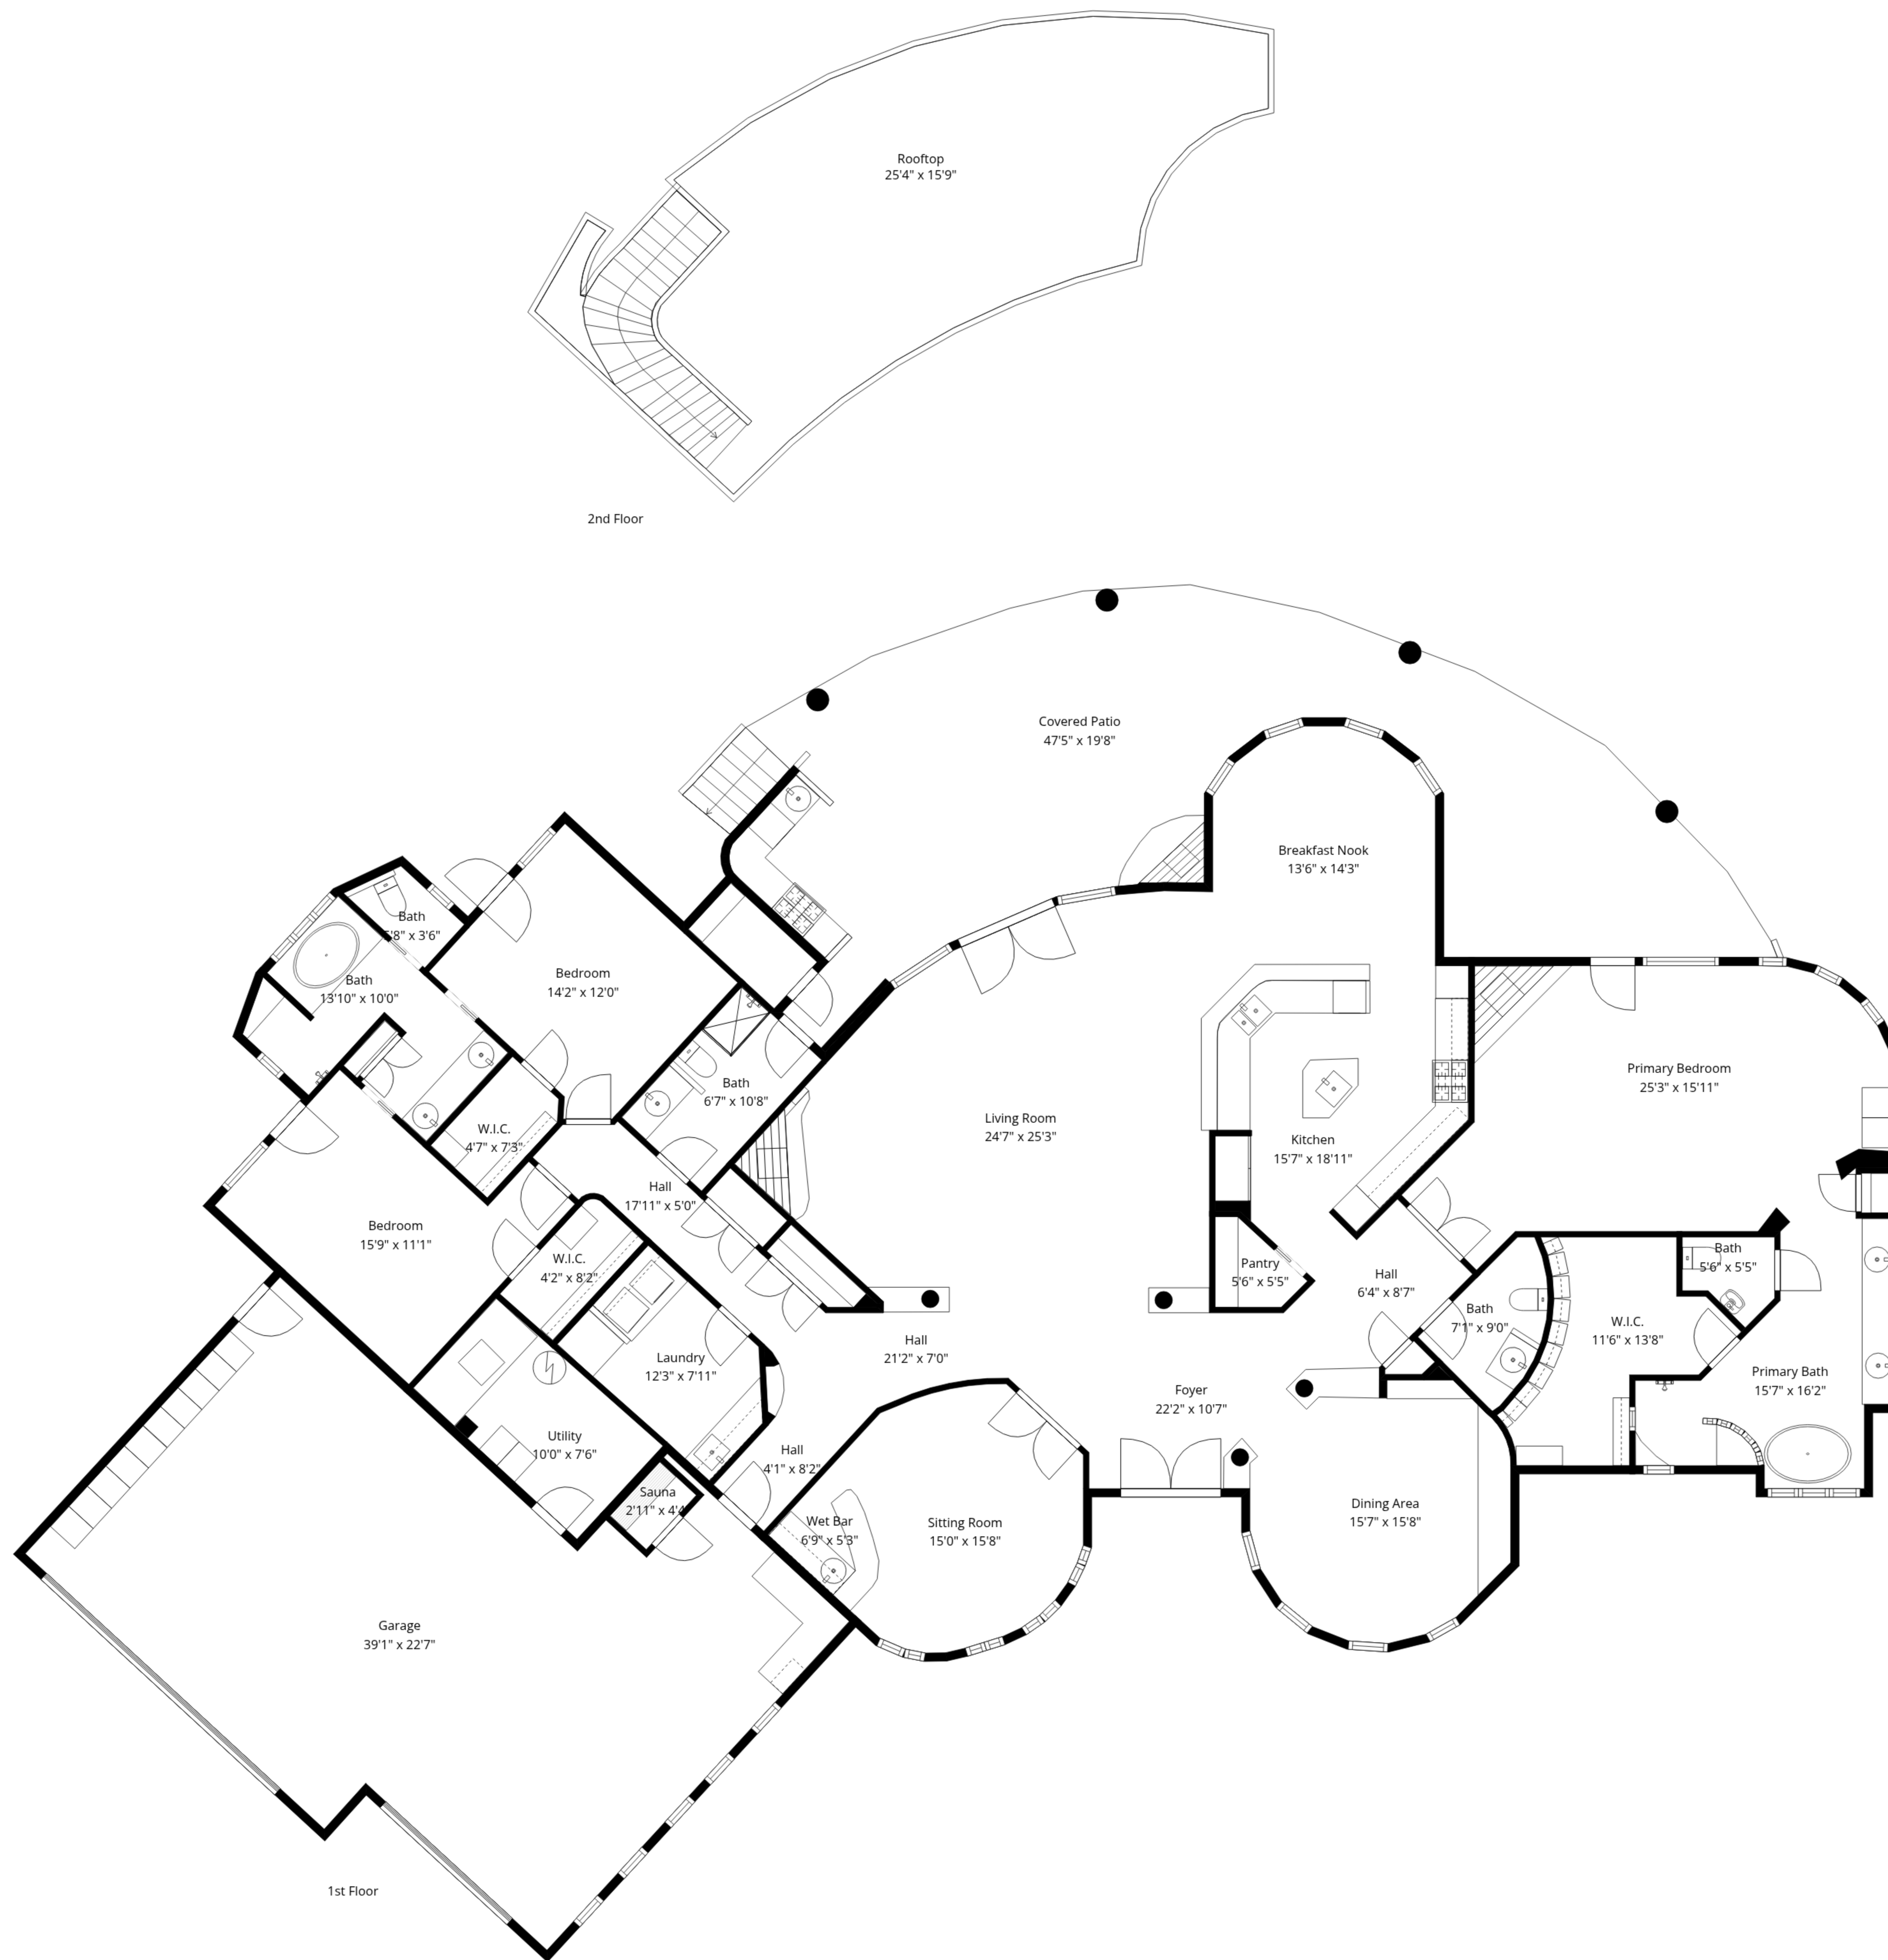

Sizes And Dimensions Are Approximate. Actual May Vary.

Rooftop  
25'4" x 15'9"

Sizes And Dimensions Are Approximate. Actual May Vary.

Sizes And Dimensions Are Approximate. Actual May Vary.