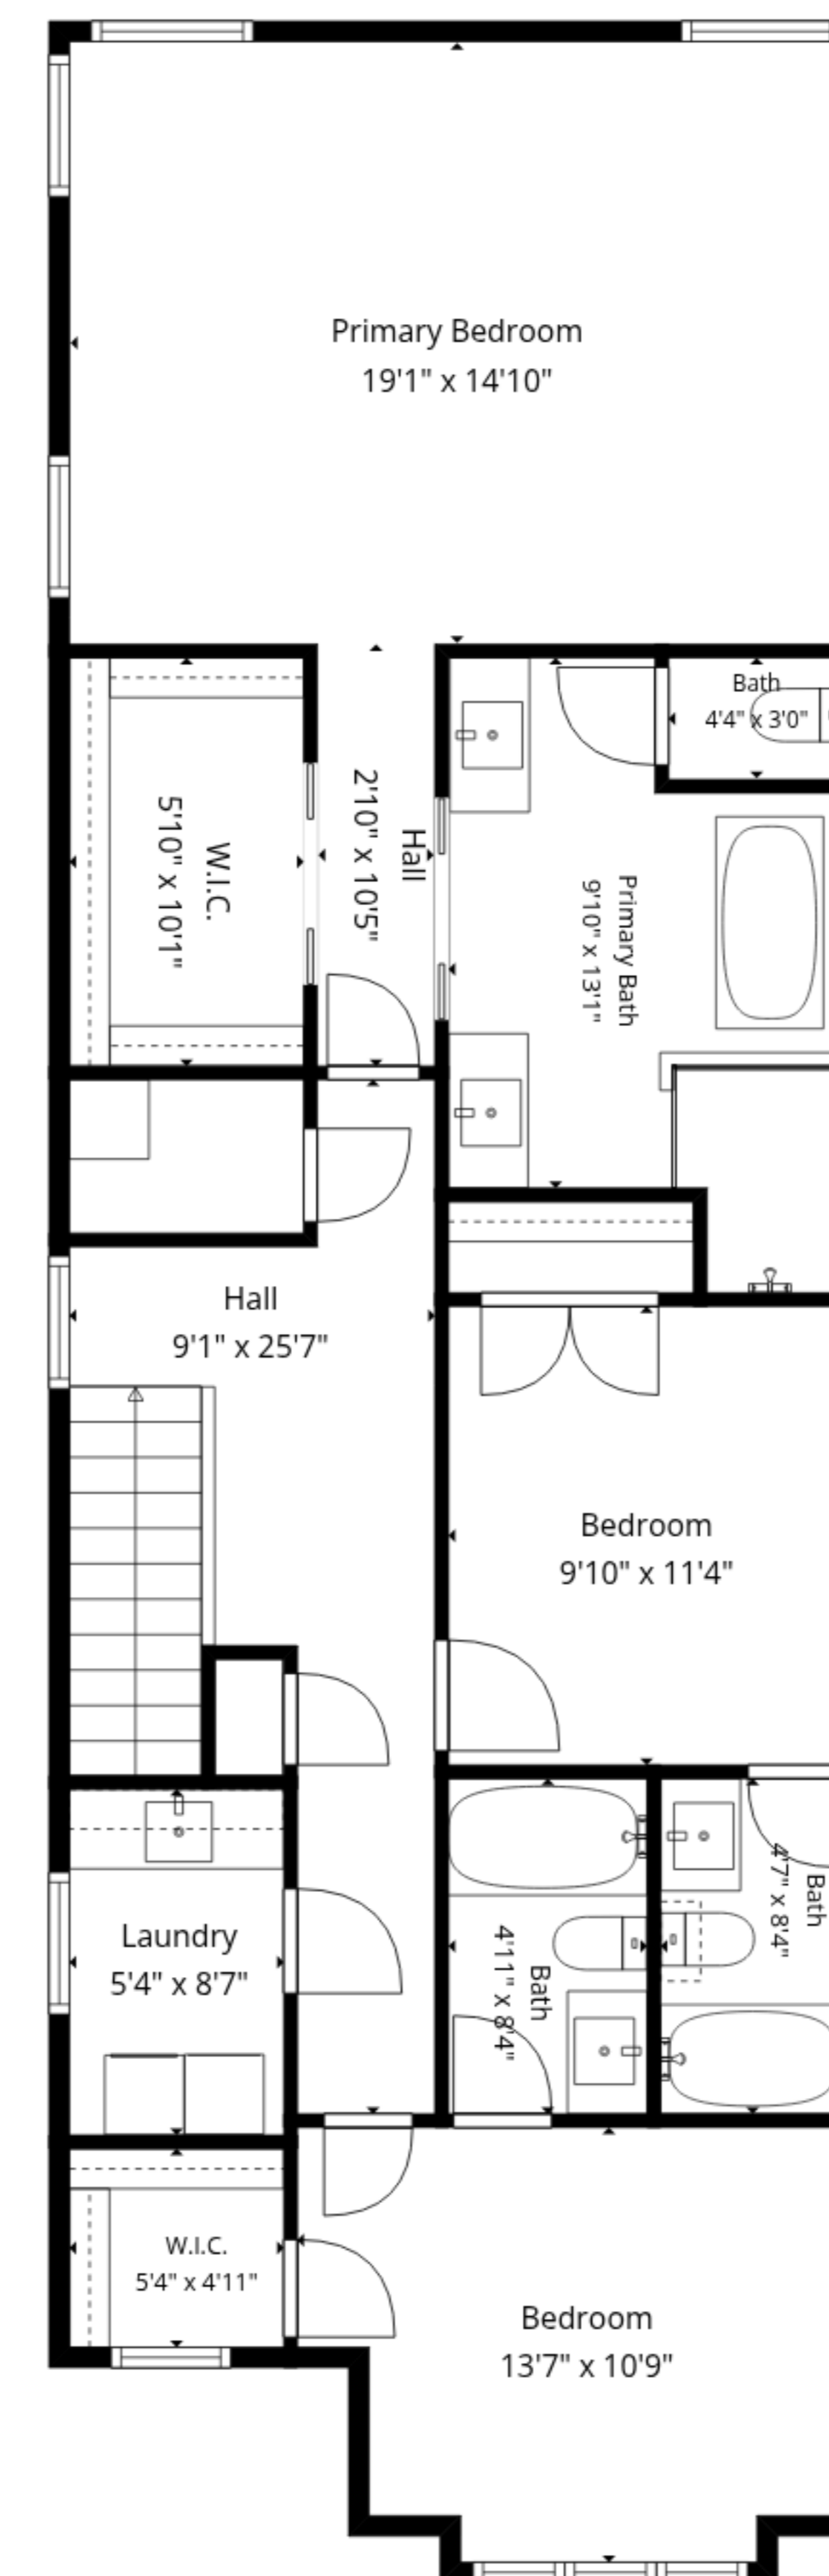

Total: 3317 sq. ft

Basement: 995 sq. Ft, 1st Floor: 1169 sq. Ft, 2nd Floor: 1153 sq. ft

Excluded Areas: Storage: 44 sq. Ft, Patio: 302 sq. Ft, Rooftop Deck: 502 sq. Ft,

Walls: 319 sq. ft

Total: 3317 sq. ft

Basement: 995 sq. Ft, 1st Floor: 1169 sq. Ft, 2nd Floor: 1153 sq. ft
Excluded Areas: Storage: 44 sq. Ft, Patio: 302 sq. Ft, Rooftop Deck: 502 sq. Ft,
Walls: 319 sq. ft

Total: 3317 sq. ft

Basement: 995 sq. Ft, 1st Floor: 1169 sq. Ft, 2nd Floor: 1153 sq. ft
 Excluded Areas: Storage: 44 sq. Ft, Patio: 302 sq. Ft, Rooftop Deck: 502 sq. Ft,
 Walls: 319 sq. ft

Total: 3317 sq. ft

Basement: 995 sq. Ft, 1st Floor: 1169 sq. Ft, 2nd Floor: 1153 sq. ft

Excluded Areas: Storage: 44 sq. Ft, Patio: 302 sq. Ft, Rooftop Deck: 502 sq. Ft,

Walls: 319 sq. ft