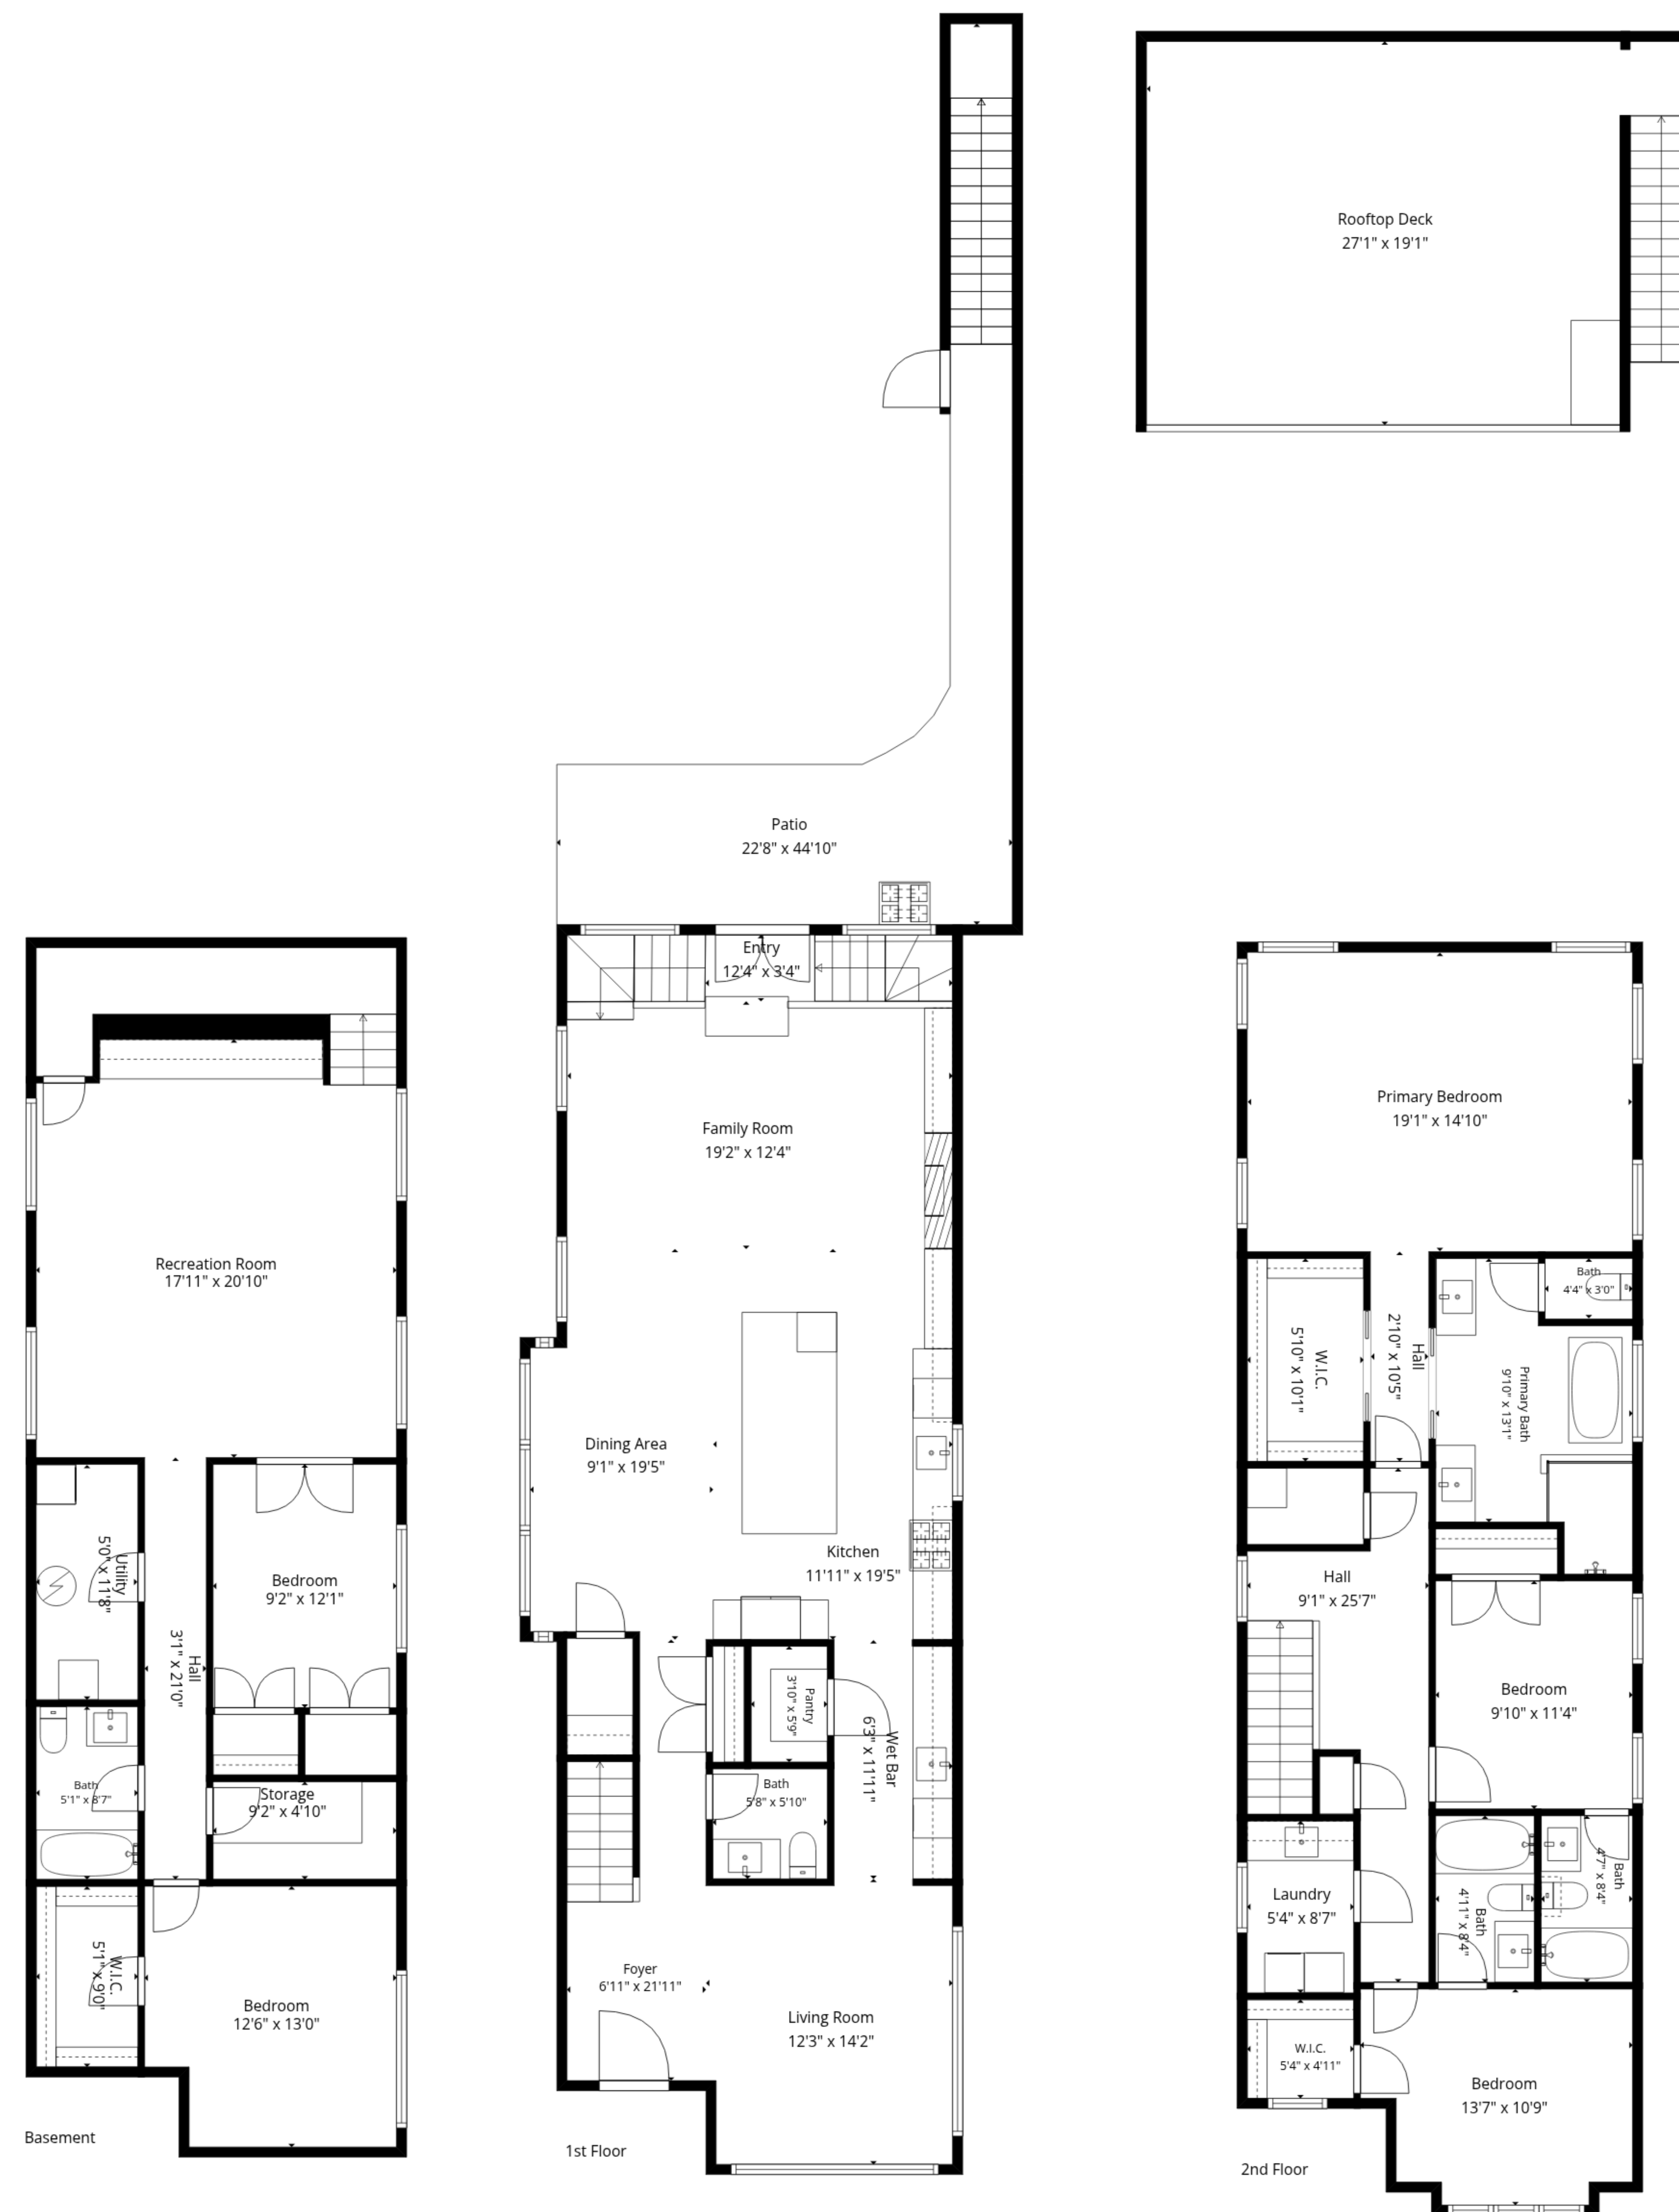

Total: 3317 sq. ft

Basement: 995 sq. Ft, 1st Floor: 1169 sq. Ft, 2nd Floor: 1153 sq. ft

Excluded Areas: Storage: 44 sq. Ft, Patio: 302 sq. Ft, Rooftop Deck: 502 sq. Ft,

Walls: 319 sq. ft

Total: 3317 sq. ft

Basement: 995 sq. Ft, 1st Floor: 1169 sq. Ft, 2nd Floor: 1153 sq. ft
Excluded Areas: Storage: 44 sq. Ft, Patio: 302 sq. Ft, Rooftop Deck: 502 sq. Ft,
Walls: 319 sq. ft

Total: 3317 sq. ft

Basement: 995 sq. Ft, 1st Floor: 1169 sq. Ft, 2nd Floor: 1153 sq. ft
 Excluded Areas: Storage: 44 sq. Ft, Patio: 302 sq. Ft, Rooftop Deck: 502 sq. Ft,
 Walls: 319 sq. ft

Total: 3317 sq. ft

Basement: 995 sq. Ft, 1st Floor: 1169 sq. Ft, 2nd Floor: 1153 sq. ft

Excluded Areas: Storage: 44 sq. Ft, Patio: 302 sq. Ft, Rooftop Deck: 502 sq. Ft,

Walls: 319 sq. ft