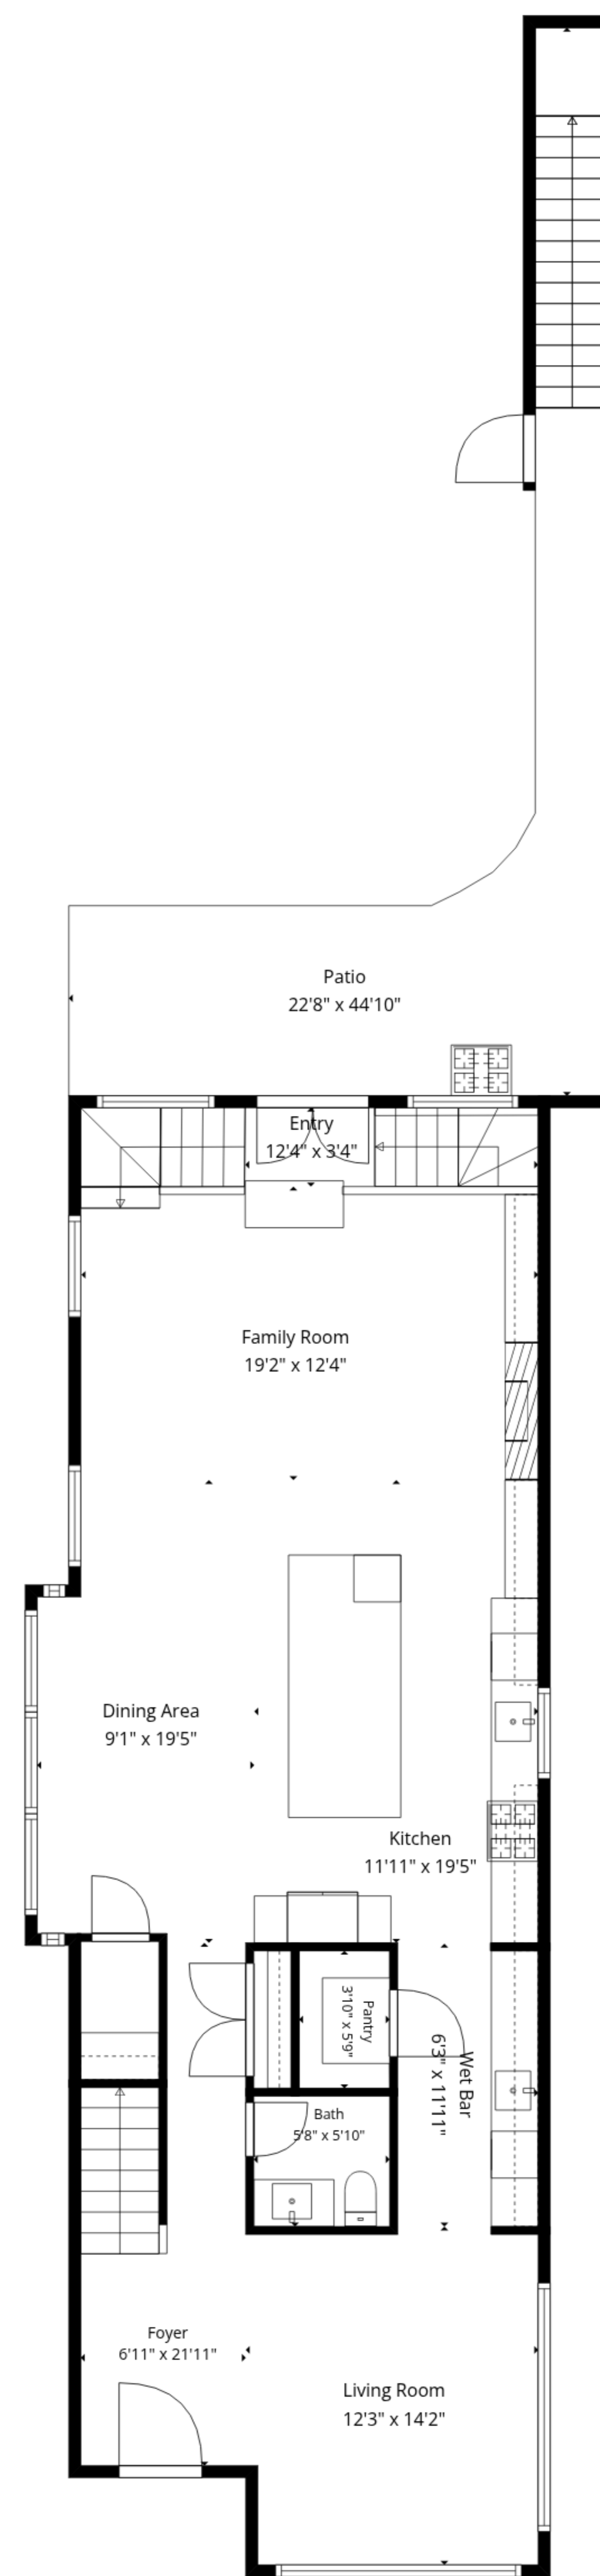

Total: 3317 sq. ft

Basement: 995 sq. Ft, 1st Floor: 1169 sq. Ft, 2nd Floor: 1153 sq. ft

Excluded Areas: Storage: 44 sq. Ft, Patio: 302 sq. Ft, Rooftop Deck: 502 sq. Ft,

Walls: 319 sq. ft

Total: 3317 sq. ft

Basement: 995 sq. Ft, 1st Floor: 1169 sq. Ft, 2nd Floor: 1153 sq. ft
Excluded Areas: Storage: 44 sq. Ft, Patio: 302 sq. Ft, Rooftop Deck: 502 sq. Ft,
Walls: 319 sq. ft

Total: 3317 sq. ft

Basement: 995 sq. Ft, 1st Floor: 1169 sq. Ft, 2nd Floor: 1153 sq. ft
 Excluded Areas: Storage: 44 sq. Ft, Patio: 302 sq. Ft, Rooftop Deck: 502 sq. Ft,
 Walls: 319 sq. ft

Total: 3317 sq. ft

Basement: 995 sq. Ft, 1st Floor: 1169 sq. Ft, 2nd Floor: 1153 sq. ft

Excluded Areas: Storage: 44 sq. Ft, Patio: 302 sq. Ft, Rooftop Deck: 502 sq. Ft,

Walls: 319 sq. ft