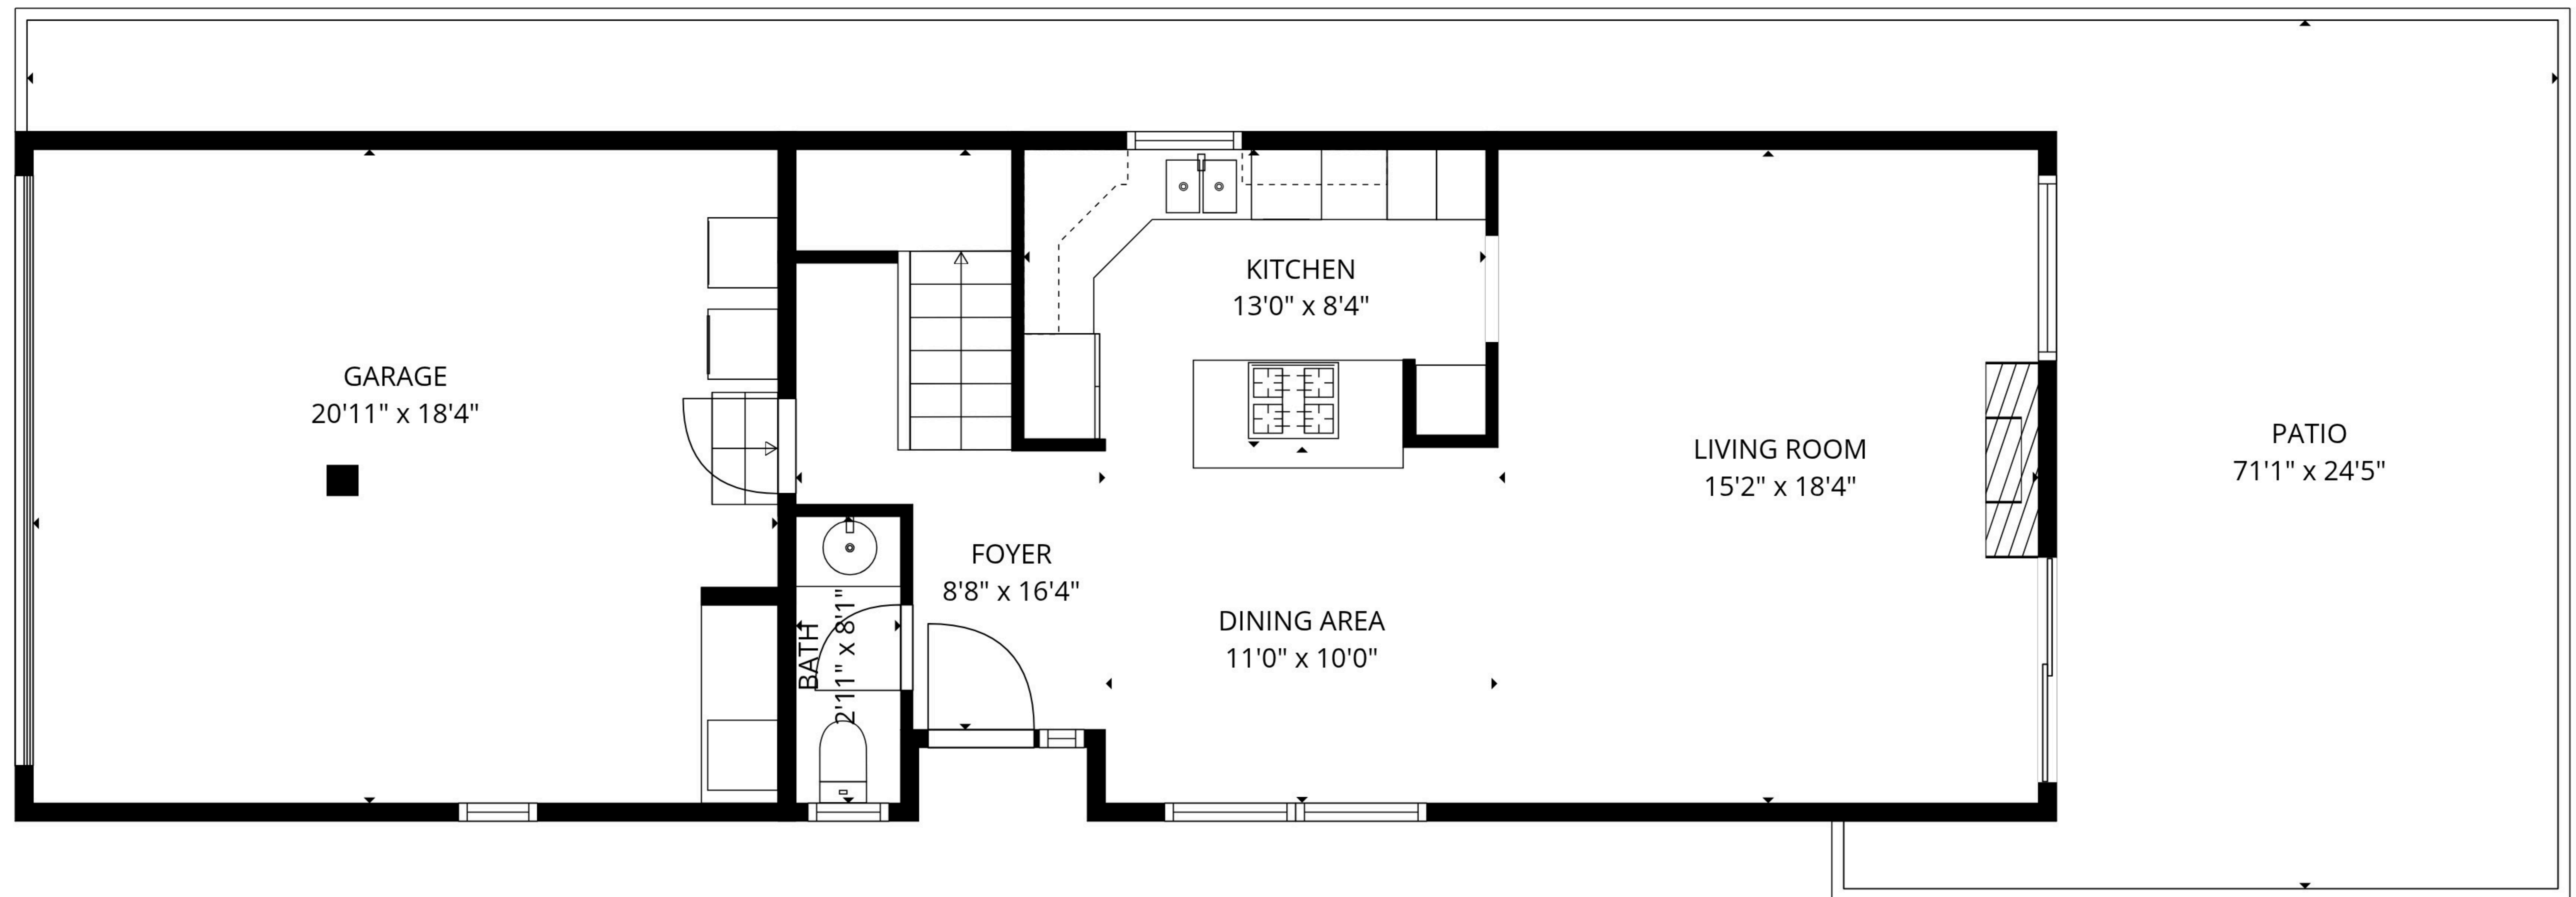

2nd floor

1st floor

TOTAL: 1479 sq. ft
 1st floor: 628 sq. ft, 2nd floor: 851 sq. ft
 EXCLUDED AREAS: PATIO: 534 sq. ft, GARAGE: 383 sq. ft, OPEN TO BELOW: 228 sq. ft,
 WALLS: 166 sq. ft

MEASUREMENTS DEEMED HIGHLY RELIABLE BUT NOT GUARANTEED.