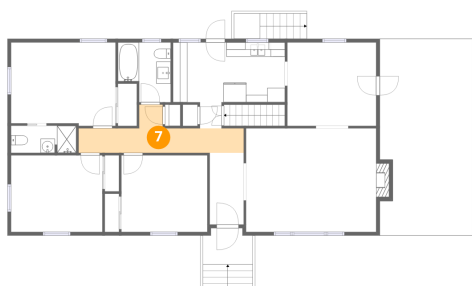

7 Floor 2 - Hall

Dimensions: 23'0" x 6'9"
Area: 154 sq. ft
Counted as living area: Yes

Heated: Yes
Finished: Yes
Enclosed: Yes
Contiguous: Yes
Permitted: Yes
Wet space: No
Addition: No
Conversion: No