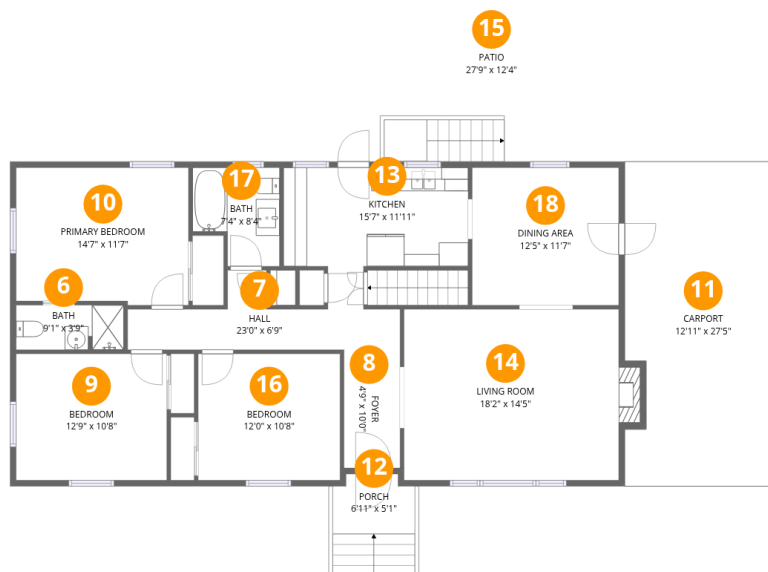

Home data report

**4824 Brookwood Drive, Sugar Loaf Farms, Cave Spring,
Roanoke, Roanoke County, Virginia, United States, 24018**

Total Area: 1985 sq. ft

Basement: 645 sq. ft, 1st Floor: 1340 sq. ft

Excluded: Basement 465 sq. ft, Undefined 21 sq. ft, Laundry 160 sq. ft, Fireplace 20 sq. ft, Porch 57 sq. ft, Patio 342 sq. ft, Carport 344 sq. ft, Walls: 151 sq. ft

Property summary

2
Floors

3
Bedrooms

3
Bathrooms

Home data report

4824 Brookwood Drive, Sugar Loaf Farms, Cave Spring,
Roanoke, Roanoke County, Virginia, United States, 24018

Room dimensions

Floor 1 Below grade

Total:645sqft

Excluded: 656sqft

#		Dimensions	sqft	Counted as living area
1	Basement	25'0" x 25'4"	634 sq. ft	No
2	Gym	15'5" x 12'7"	193 sq. ft	Yes
3	Recreation Room	20'1" x 25'4"	509 sq. ft	Yes
4	Laundry	13'4" x 12'6"	166 sq. ft	No
5	Bath	5'5" x 7'6"	41 sq. ft	Yes

Home data report

4824 Brookwood Drive, Sugar Loaf Farms, Cave Spring,
Roanoke, Roanoke County, Virginia, United States, 24018

Room dimensions

Floor 2

Total:1340sqft Excluded: 753sqft

#		Dimensions	sqft	Counted as living area
6	Bath	9'1" x 3'9"	34 sq. ft	Yes
7	Hall	23'0" x 6'9"	154 sq. ft	Yes
8	Foyer	4'9" x 10'0"	47 sq. ft	Yes
9	Bedroom	12'9" x 10'8"	136 sq. ft	Yes
10	Primary Bedroom	14'7" x 11'7"	169 sq. ft	Yes
11	Carport	12'11" x 27'5"	354 sq. ft	No
12	Porch	6'11" x 5'1"	35 sq. ft	No
13	Kitchen	15'7" x 11'11"	186 sq. ft	Yes
14	Living Room	18'2" x 14'5"	262 sq. ft	Yes
15	Patio	27'9" x 12'4"	341 sq. ft	No
16	Bedroom	12'0" x 10'8"	128 sq. ft	Yes