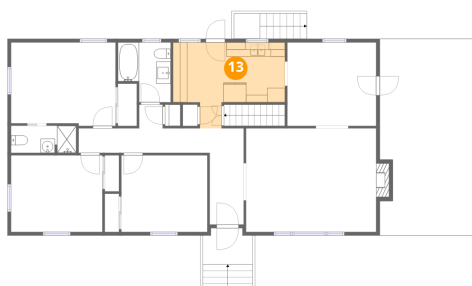

4824 Brookwood Drive, Sugar Loaf Farms, Cave Spring,
Roanoke, Roanoke County, Virginia, United States, 24018

12 Floor 2 - Porch

Dimensions: 6'11" x 5'1"
Area: 35 sq. ft
Counted as living area: No

Heated: No
Finished: No
Enclosed: No
Contiguous: Yes
Permitted: Yes
Wet space: No
Addition: No
Conversion: No

13 Floor 2 - Kitchen

Dimensions: 15'7" x 11'11"
Area: 186 sq. ft
Counted as living area: Yes

Heated: Yes
Finished: Yes
Enclosed: Yes
Contiguous: Yes
Permitted: Yes
Wet space: No
Addition: No
Conversion: No