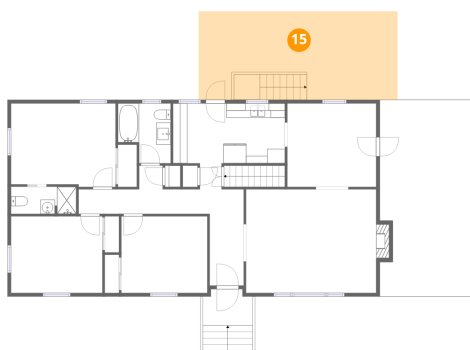

14 Floor 2 - Living Room

Dimensions: 18'2" x 14'5"
Area: 262 sq. ft
Counted as living area: Yes

Heated: Yes
Finished: Yes
Enclosed: Yes
Contiguous: Yes
Permitted: Yes
Wet space: No
Addition: No
Conversion: No

4824 Brookwood Drive, Sugar Loaf Farms, Cave Spring,
Roanoke, Roanoke County, Virginia, United States, 24018

15 Floor 2 - Patio

Dimensions: 27'9" x 12'4"
Area: 341 sq. ft
Counted as living area: No

Heated: No
Finished: No
Enclosed: No
Contiguous: Yes
Permitted: Yes
Wet space: No
Addition: No
Conversion: No