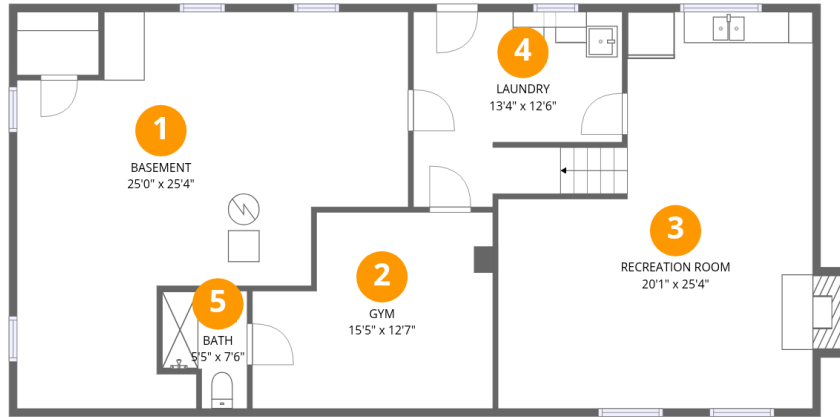

Property summary

2
Floors

3
Bedrooms

3
Bathrooms

Home data report

4824 Brookwood Drive, Sugar Loaf Farms, Cave Spring,
Roanoke, Roanoke County, Virginia, United States, 24018

Room dimensions

Floor 1 Below grade

Total:645sqft

Excluded: 656sqft

#		Dimensions	sqft	Counted as living area
1	Basement	25'0" x 25'4"	634 sq. ft	No
2	Gym	15'5" x 12'7"	193 sq. ft	Yes
3	Recreation Room	20'1" x 25'4"	509 sq. ft	Yes
4	Laundry	13'4" x 12'6"	166 sq. ft	No
5	Bath	5'5" x 7'6"	41 sq. ft	Yes

Home data report

4824 Brookwood Drive, Sugar Loaf Farms, Cave Spring,
Roanoke, Roanoke County, Virginia, United States, 24018

Room dimensions

Floor 2

Total:1340sqft Excluded: 753sqft

#		Dimensions	sqft	Counted as living area
6	Bath	9'1" x 3'9"	34 sq. ft	Yes
7	Hall	23'0" x 6'9"	154 sq. ft	Yes
8	Foyer	4'9" x 10'0"	47 sq. ft	Yes
9	Bedroom	12'9" x 10'8"	136 sq. ft	Yes
10	Primary Bedroom	14'7" x 11'7"	169 sq. ft	Yes
11	Carport	12'11" x 27'5"	354 sq. ft	No
12	Porch	6'11" x 5'1"	35 sq. ft	No
13	Kitchen	15'7" x 11'11"	186 sq. ft	Yes
14	Living Room	18'2" x 14'5"	262 sq. ft	Yes
15	Patio	27'9" x 12'4"	341 sq. ft	No
16	Bedroom	12'0" x 10'8"	128 sq. ft	Yes

**4824 Brookwood Drive, Sugar Loaf Farms, Cave Spring,
Roanoke, Roanoke County, Virginia, United States, 24018**

18 Floor 2 - Dining Area

Dimensions: 12'5" x 11'7"
Area: 144 sq. ft
Counted as living area: Yes