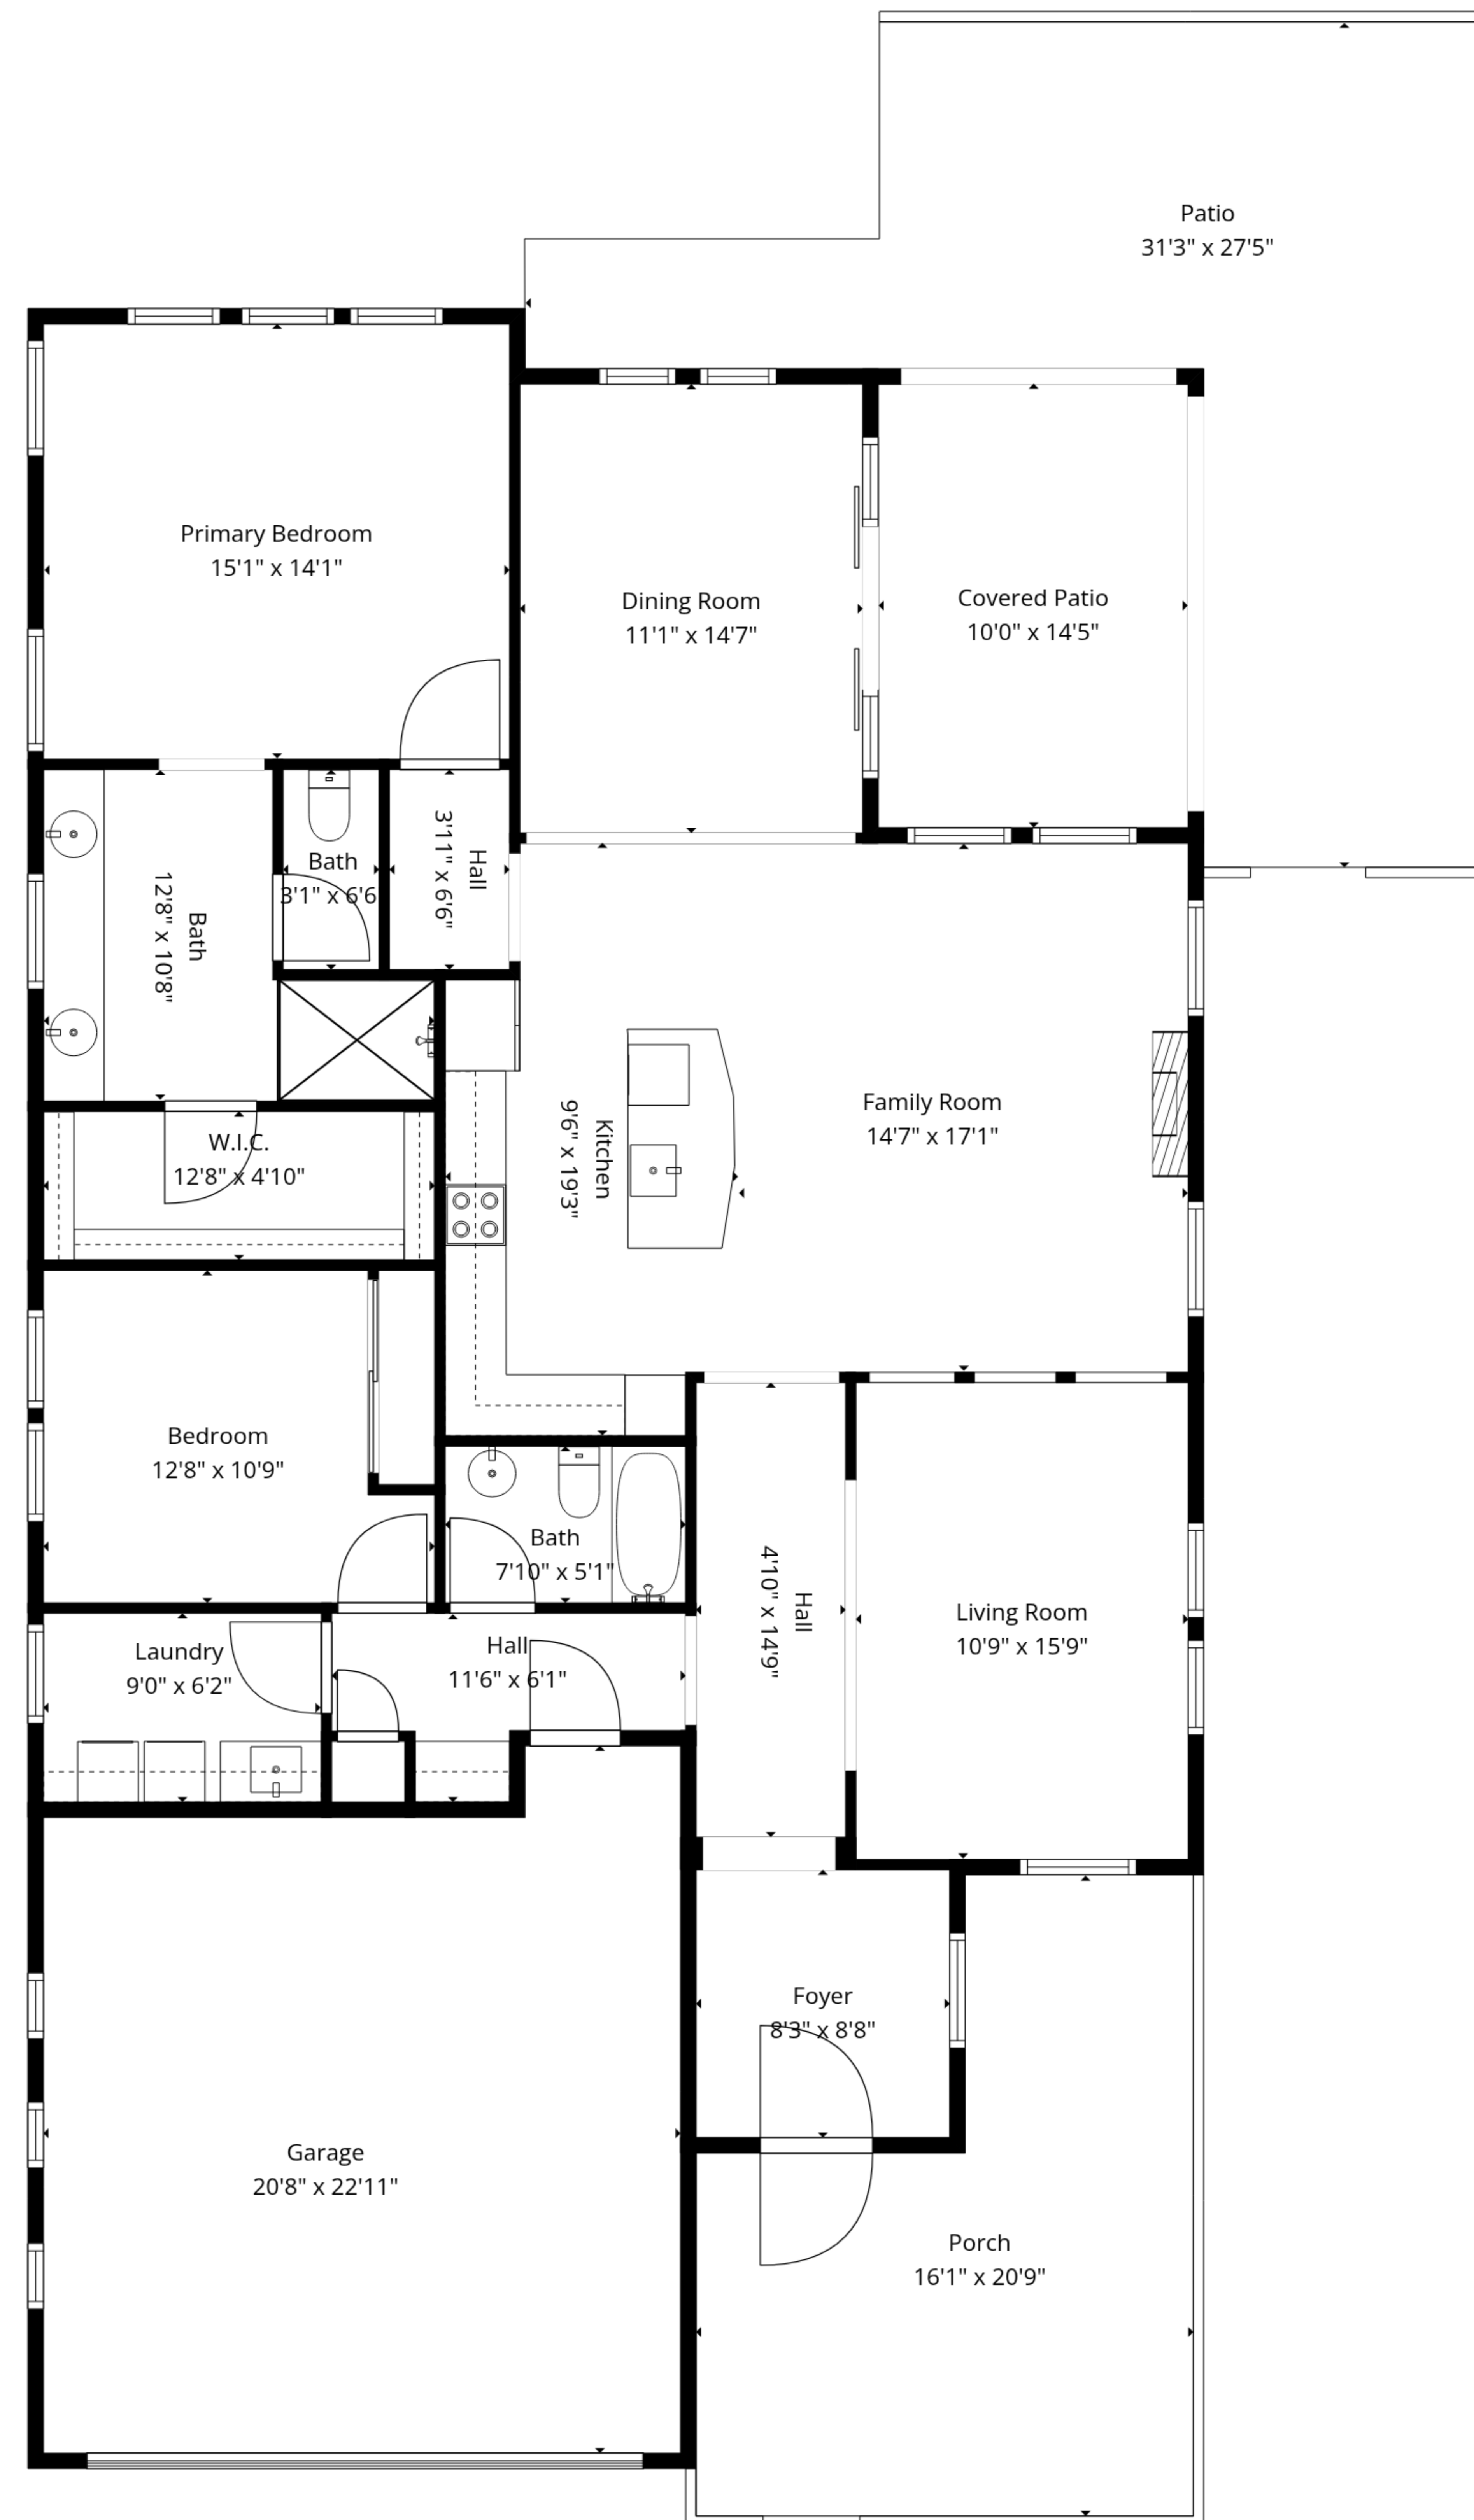

TOTAL: 1669 sq. ft

1st floor: 1669 sq. ft

EXCLUDED AREAS: GARAGE: 438 sq. ft, COVERED PATIO: 145 sq. ft, PATIO: 422 sq. ft,
 PORCH: 257 sq. ft, WALLS: 137 sq. ft

Measurements Are Deemed Reliable, But Not Guaranteed.