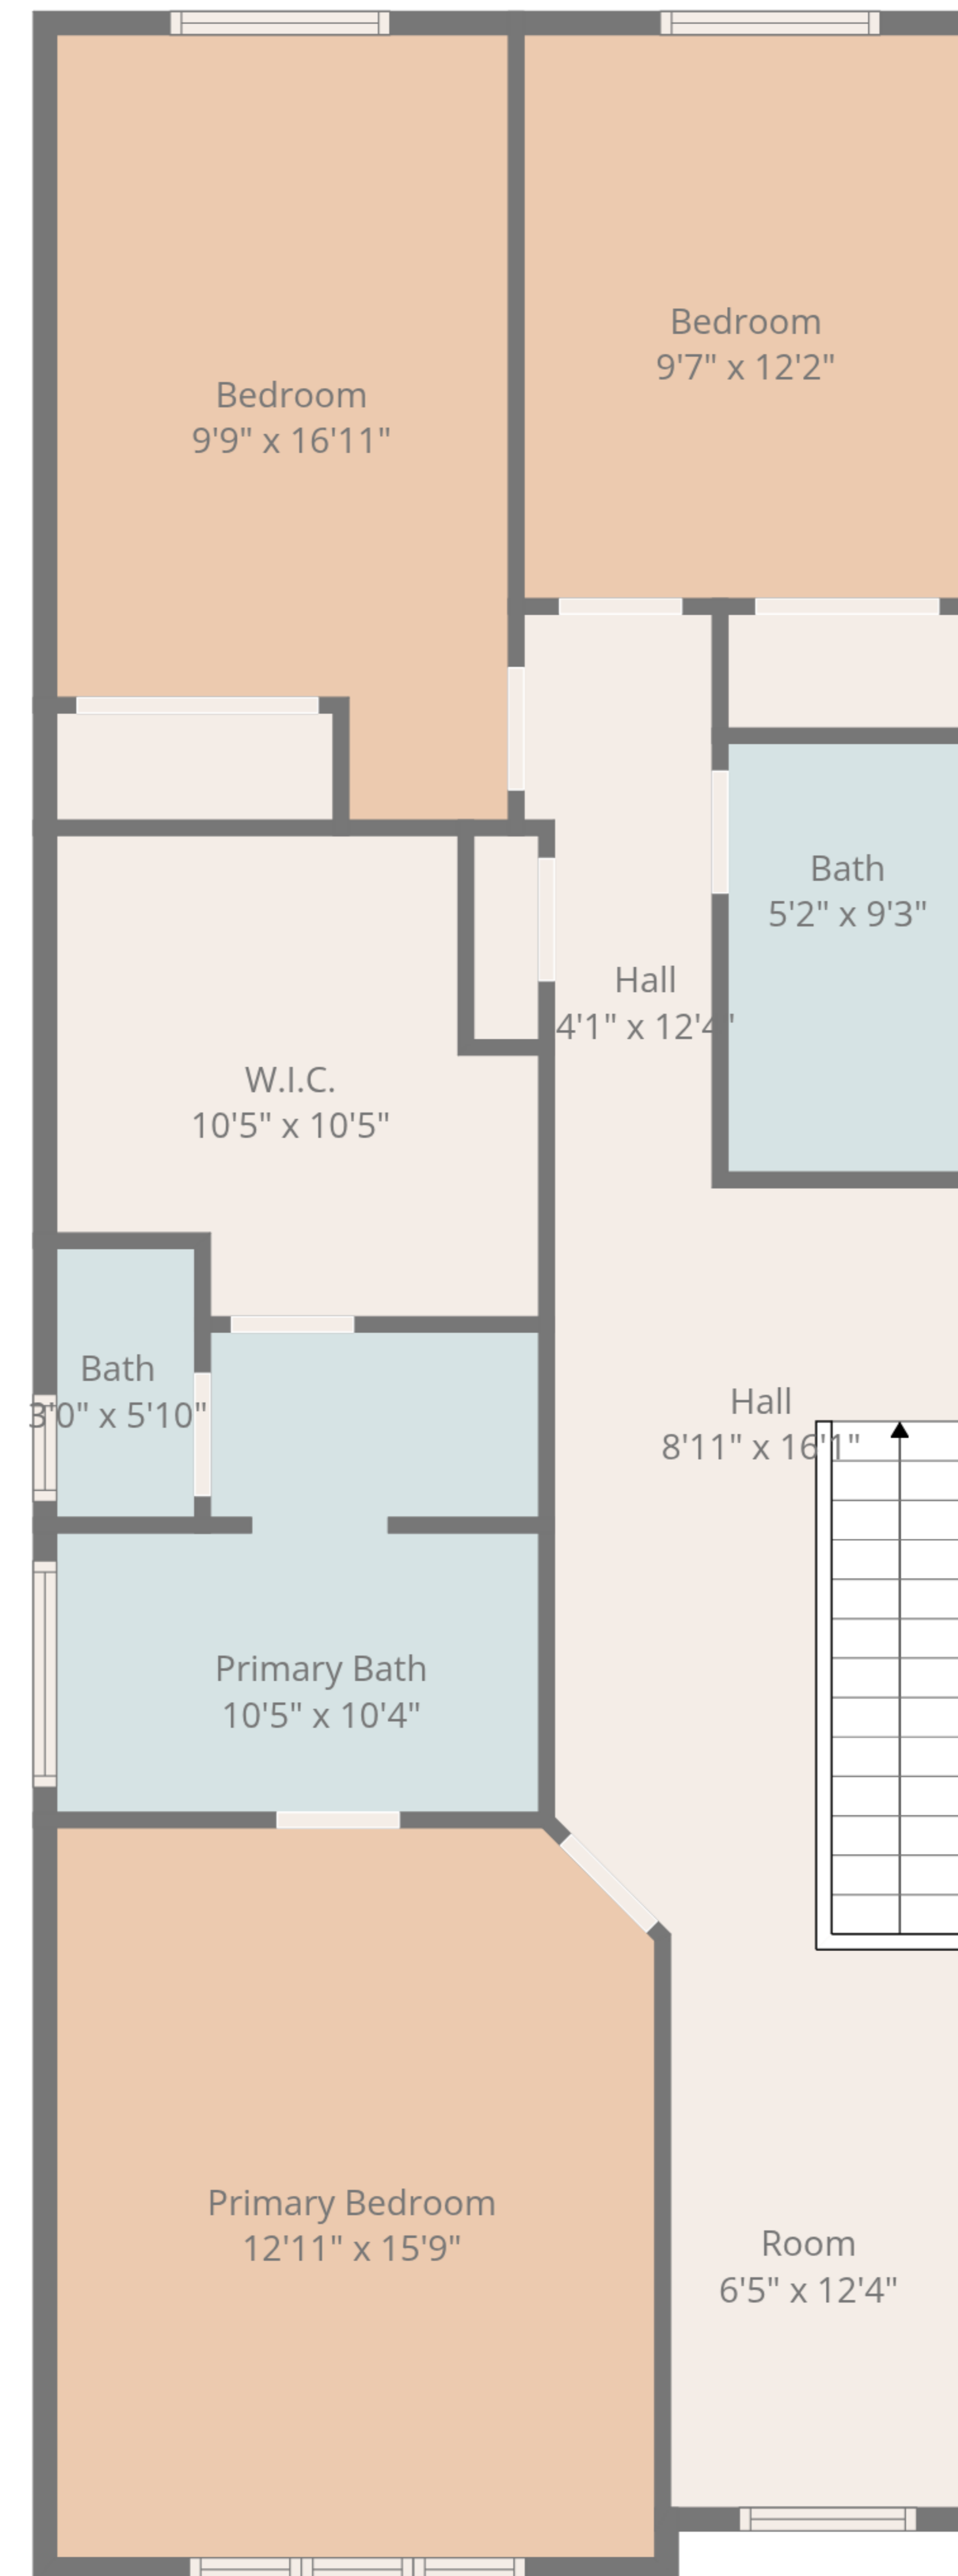

**Total: 1786 sq. ft**

1st Floor: 724 sq. Ft, 2nd Floor: 1062 sq. ft

Excluded Areas: Porch: 121 sq. Ft, Garage: 351 sq. Ft, Walls: 165 sq. ft

**Total: 1786 sq. ft**

1st Floor: 724 sq. Ft, 2nd Floor: 1062 sq. ft

Excluded Areas: Porch: 121 sq. Ft, Garage: 351 sq. Ft, Walls: 165 sq. ft

1st Floor

2nd Floor

**Total: 1786 sq. ft**  
 1st Floor: 724 sq. Ft, 2nd Floor: 1062 sq. ft  
 Excluded Areas: Porch: 121 sq. Ft, Garage: 351 sq. Ft, Walls: 165 sq. ft