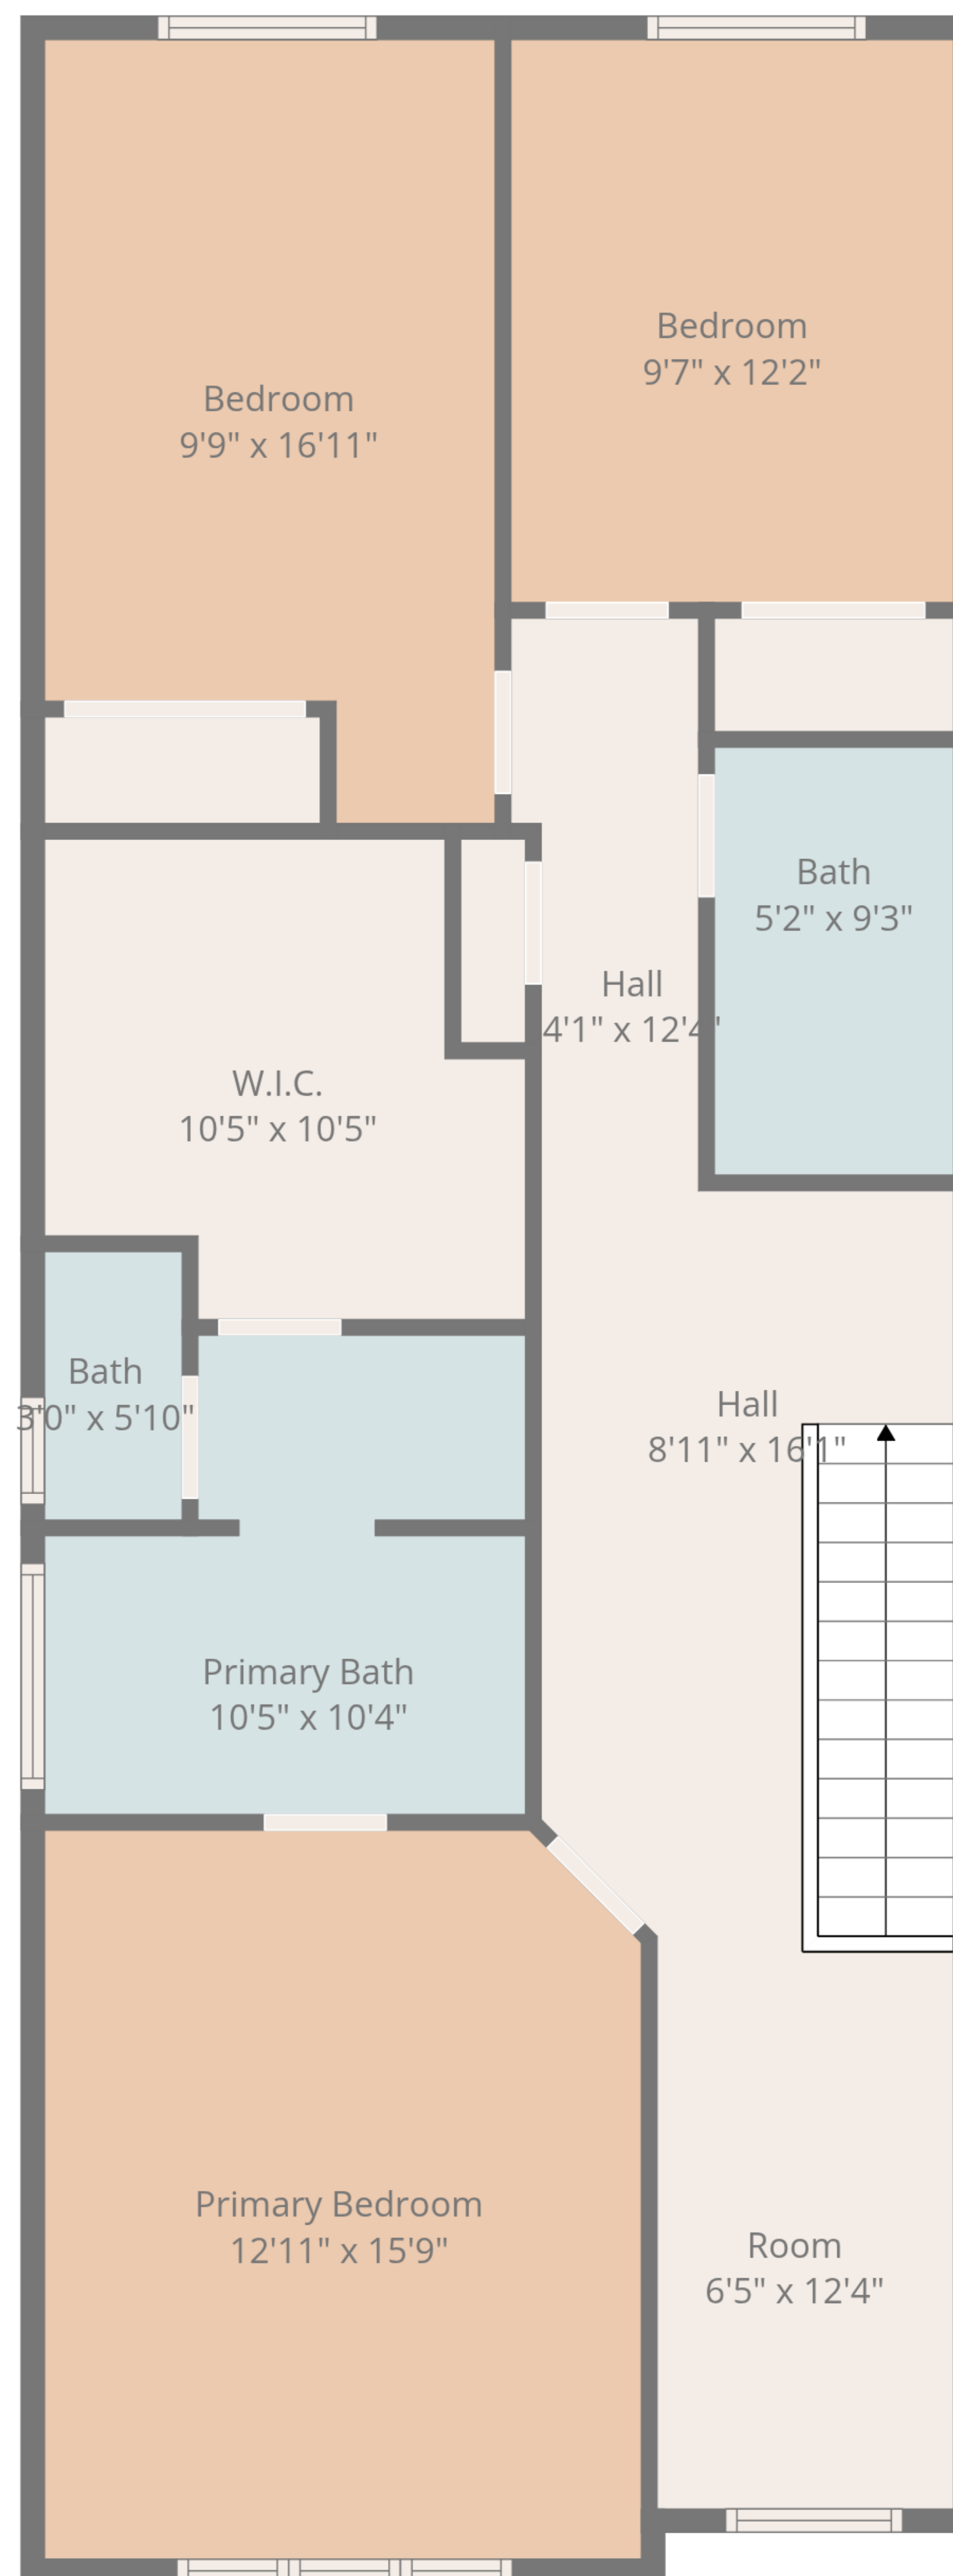

**Total: 1786 sq. ft**

1st Floor: 724 sq. Ft, 2nd Floor: 1062 sq. ft

Excluded Areas: Porch: 121 sq. Ft, Garage: 351 sq. Ft, Walls: 165 sq. ft

**Total: 1786 sq. ft**

1st Floor: 724 sq. Ft, 2nd Floor: 1062 sq. ft

Excluded Areas: Porch: 121 sq. Ft, Garage: 351 sq. Ft, Walls: 165 sq. ft

1st Floor

2nd Floor

**Total: 1786 sq. ft**  
 1st Floor: 724 sq. Ft, 2nd Floor: 1062 sq. ft  
 Excluded Areas: Porch: 121 sq. Ft, Garage: 351 sq. Ft, Walls: 165 sq. ft