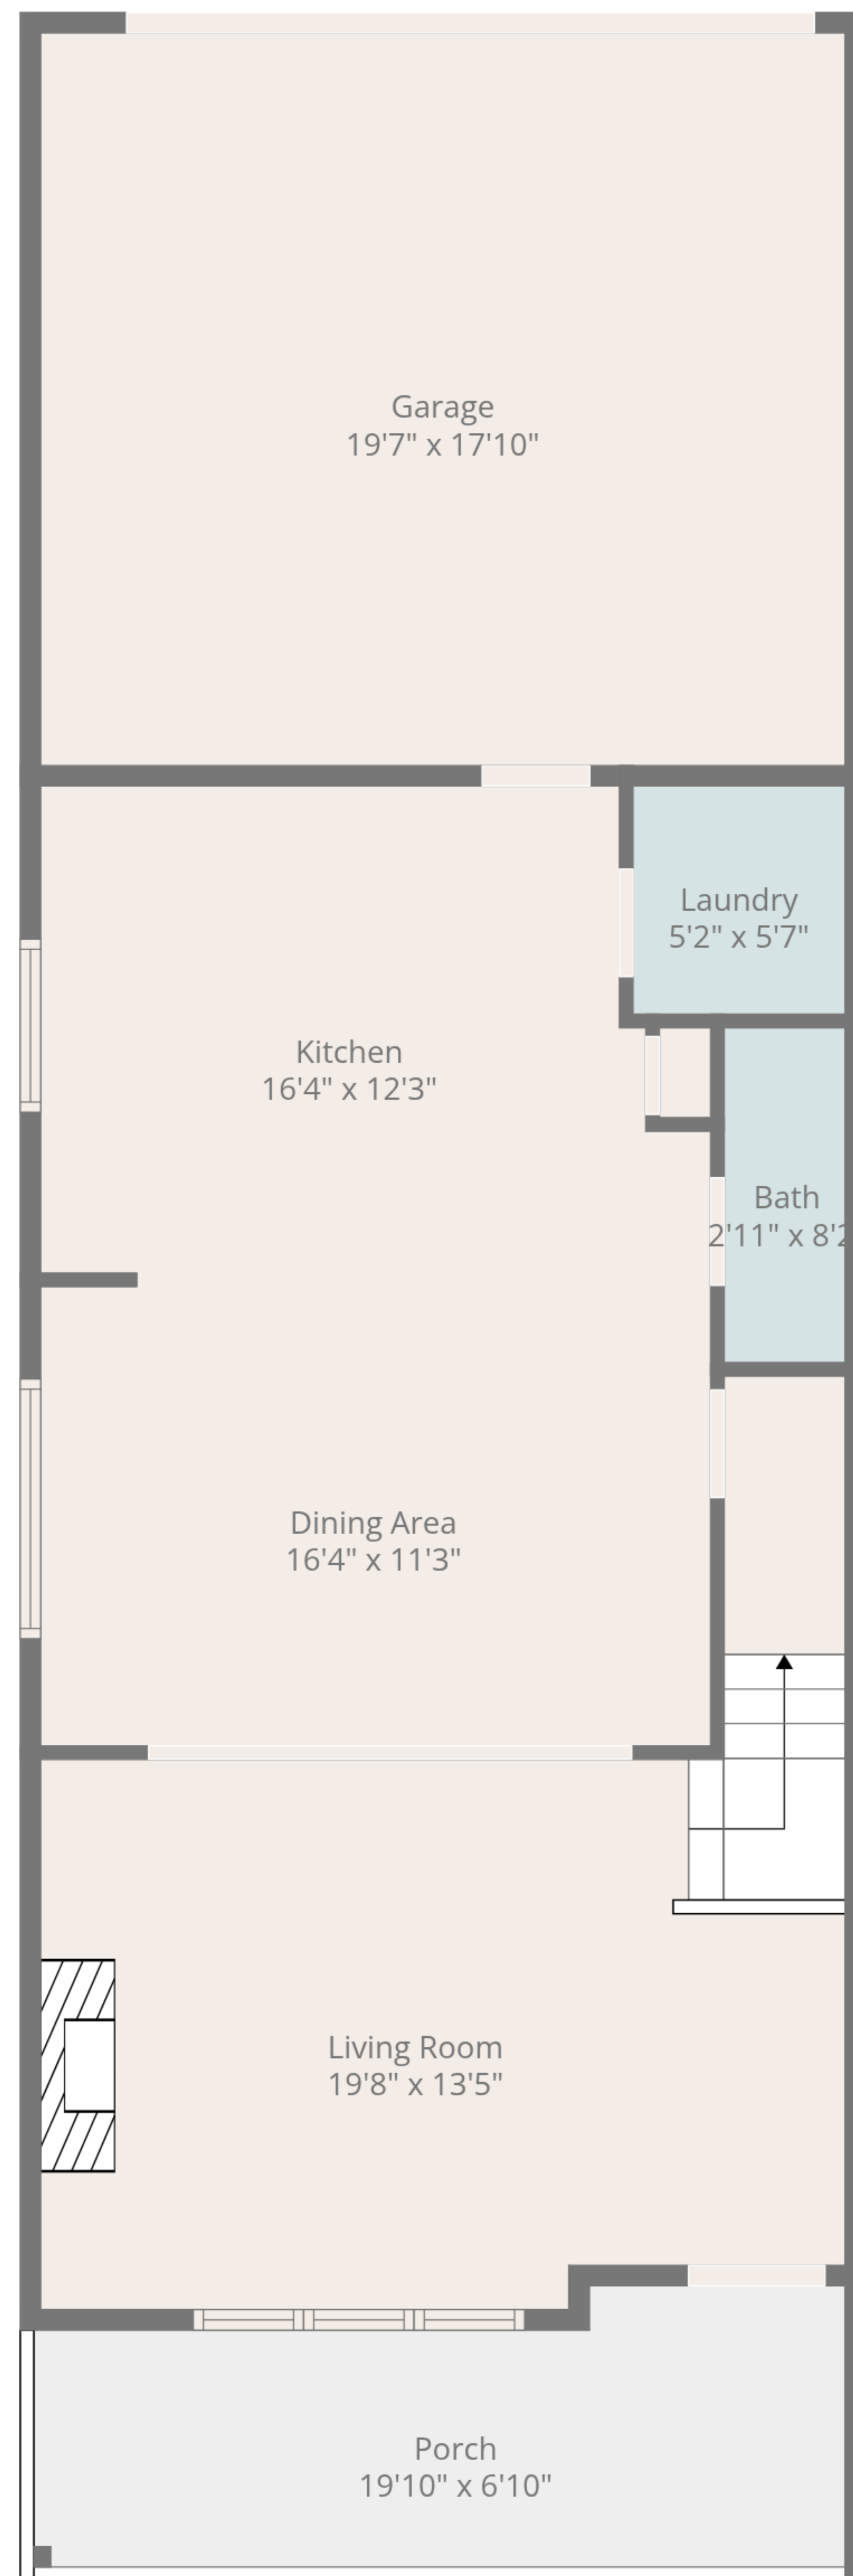

**Total: 1786 sq. ft**

1st Floor: 724 sq. Ft, 2nd Floor: 1062 sq. ft

Excluded Areas: Porch: 121 sq. Ft, Garage: 351 sq. Ft, Walls: 165 sq. ft

**Total: 1786 sq. ft**

1st Floor: 724 sq. Ft, 2nd Floor: 1062 sq. ft

Excluded Areas: Porch: 121 sq. Ft, Garage: 351 sq. Ft, Walls: 165 sq. ft

1st Floor

2nd Floor

**Total: 1786 sq. ft**  
 1st Floor: 724 sq. Ft, 2nd Floor: 1062 sq. ft  
 Excluded Areas: Porch: 121 sq. Ft, Garage: 351 sq. Ft, Walls: 165 sq. ft