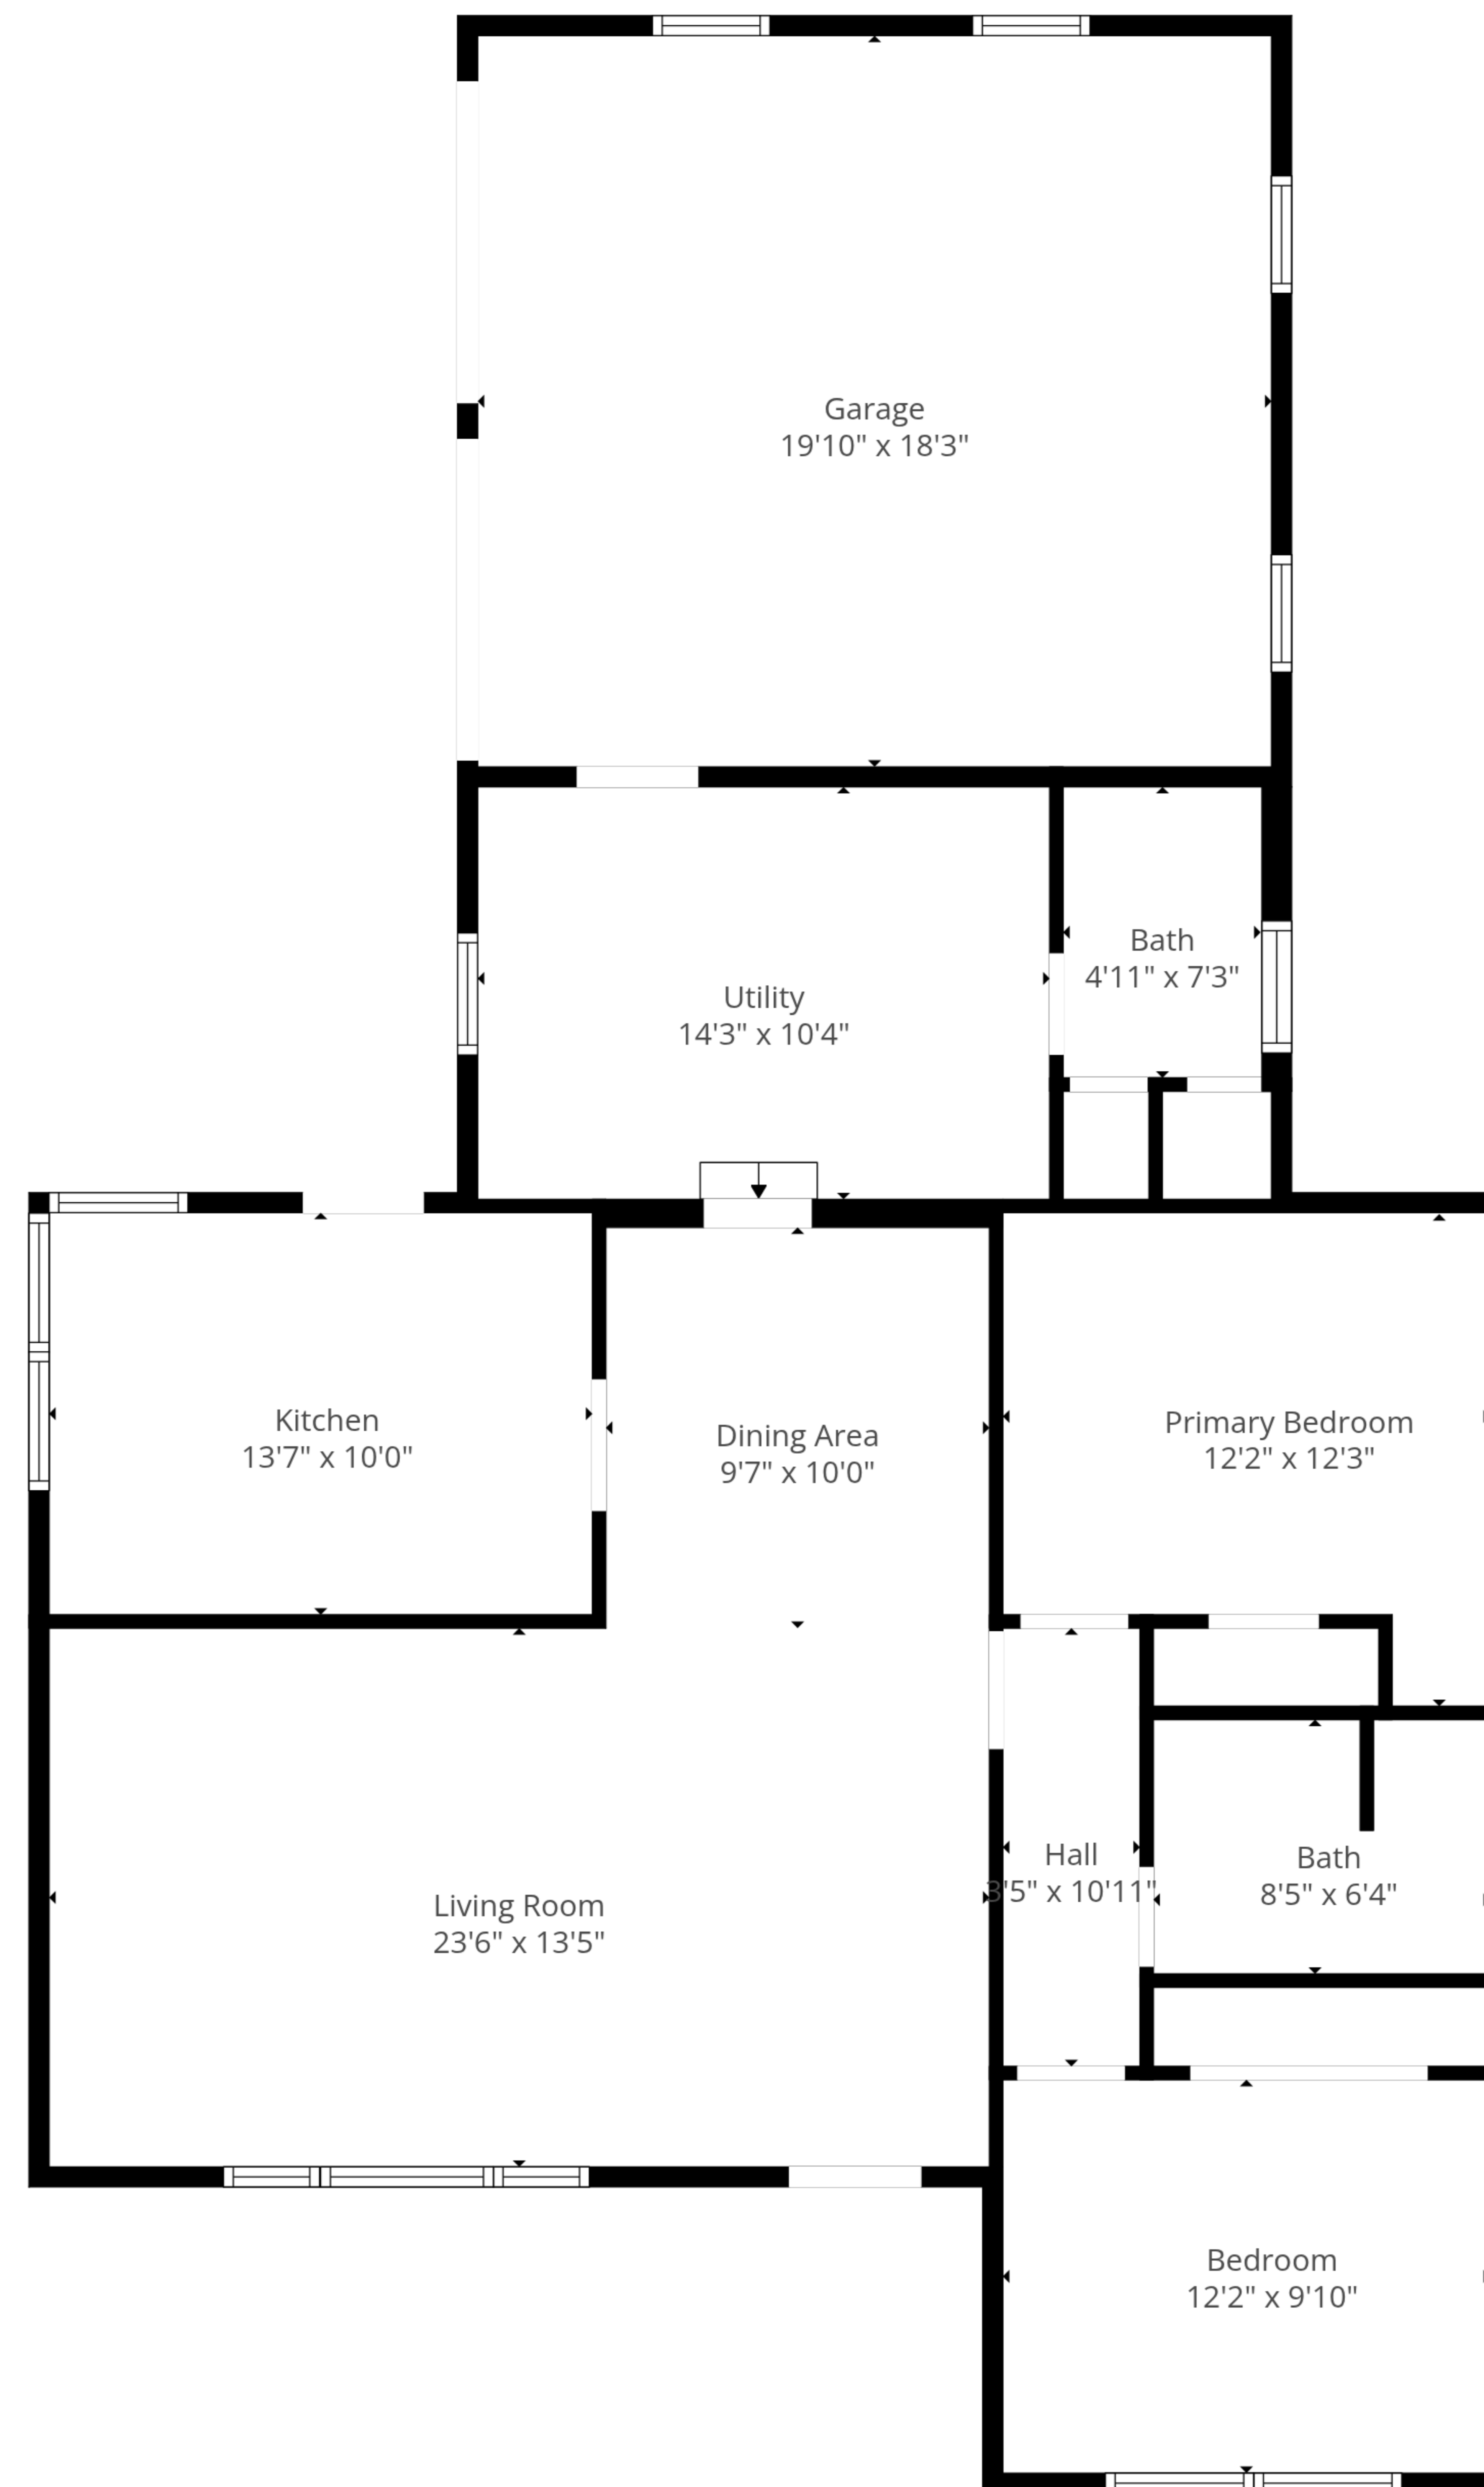

TOTAL: 1158 sq. ft
1st floor: 1158 sq. ft
EXCLUDED AREAS: GARAGE: 362 sq. ft, WALLS: 109 sq. ft

Measurements Are An Approximate Estimation, Deemed Highly Reliable But Not Guaranteed

TOTAL: 1158 sq. ft

1st floor: 1158 sq. ft

EXCLUDED AREAS: GARAGE: 362 sq. ft, WALLS: 109 sq. ft

Measurements Are An Approximate Estimation, Deemed Highly Reliable But Not Guaranteed