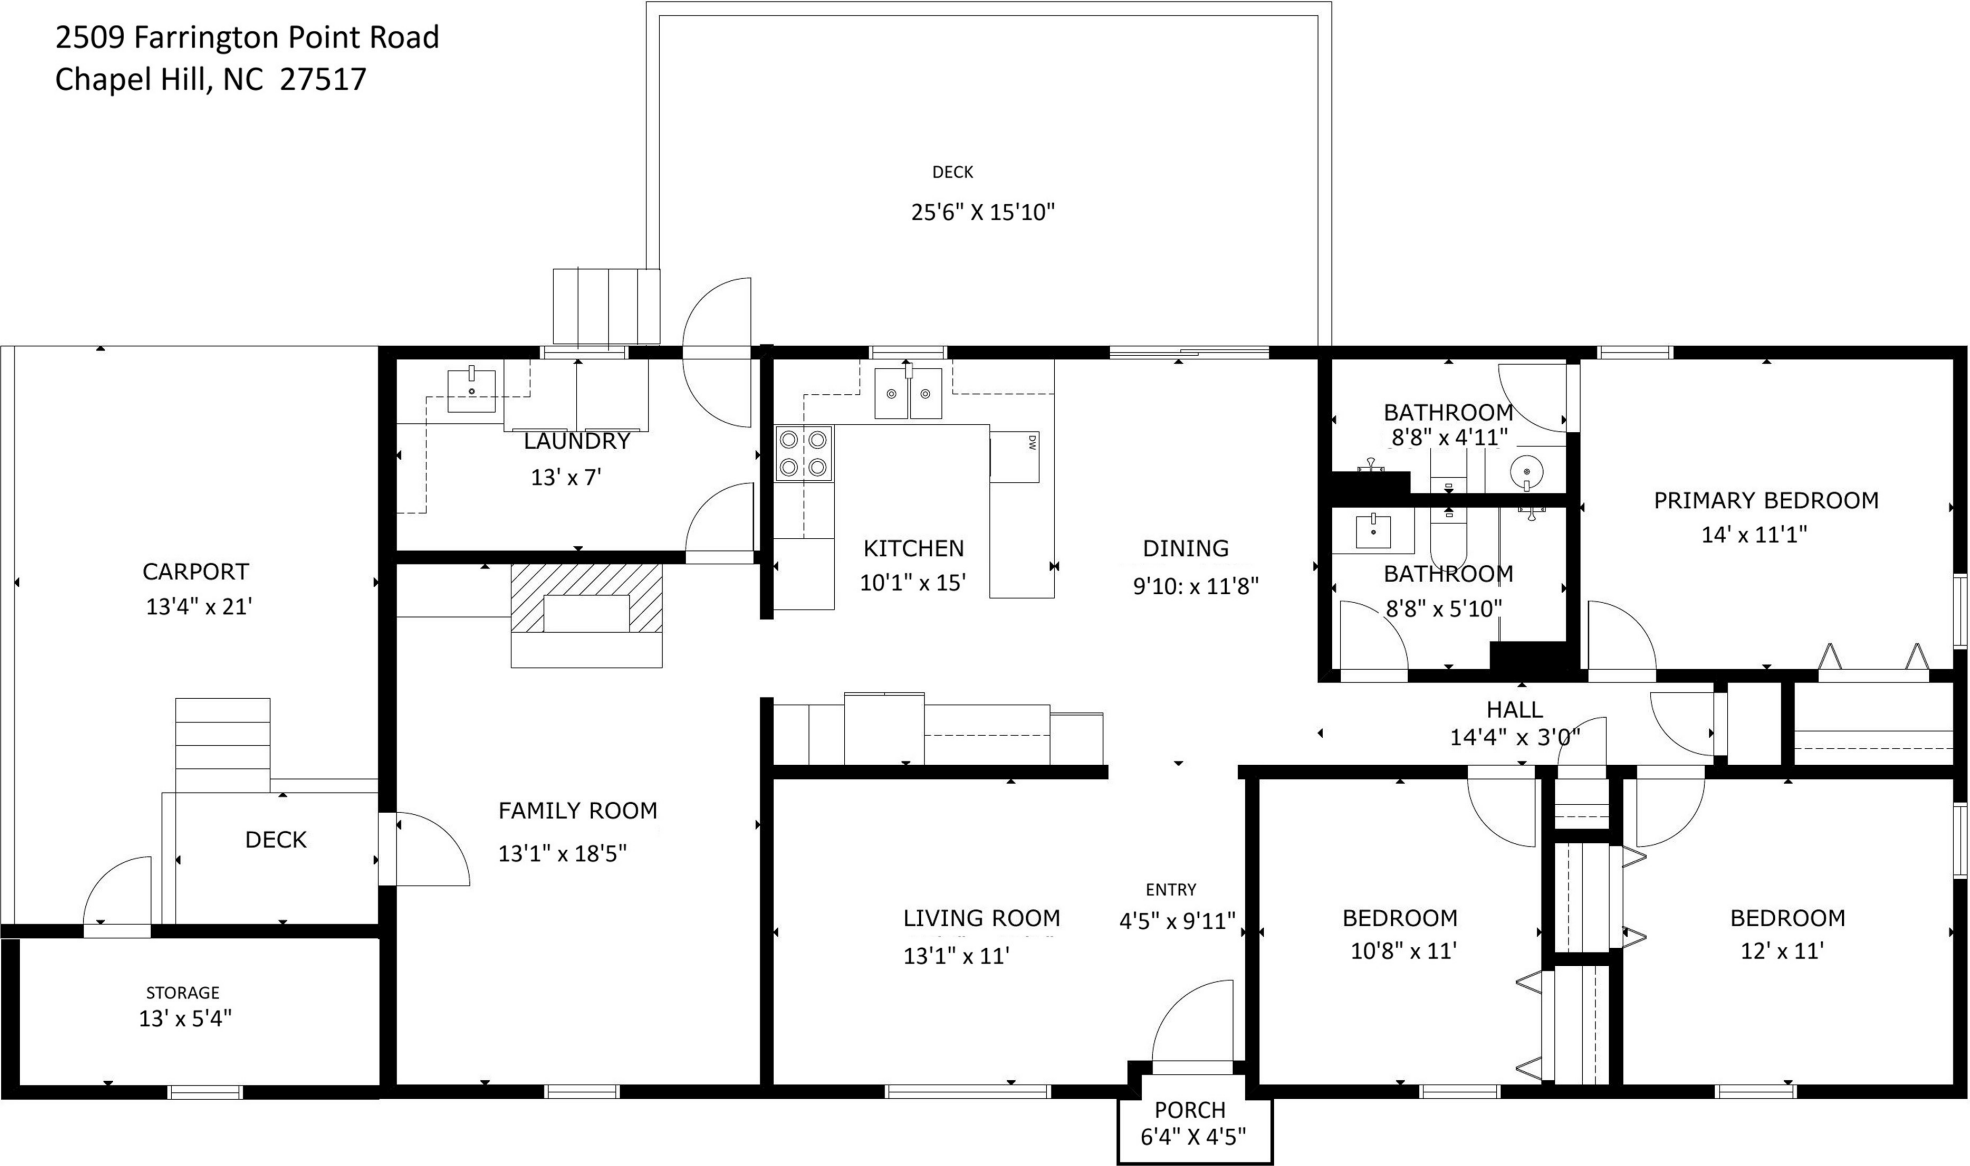

2509 Farrington Point Road
Chapel Hill, NC 27517

MAIN FLOOR