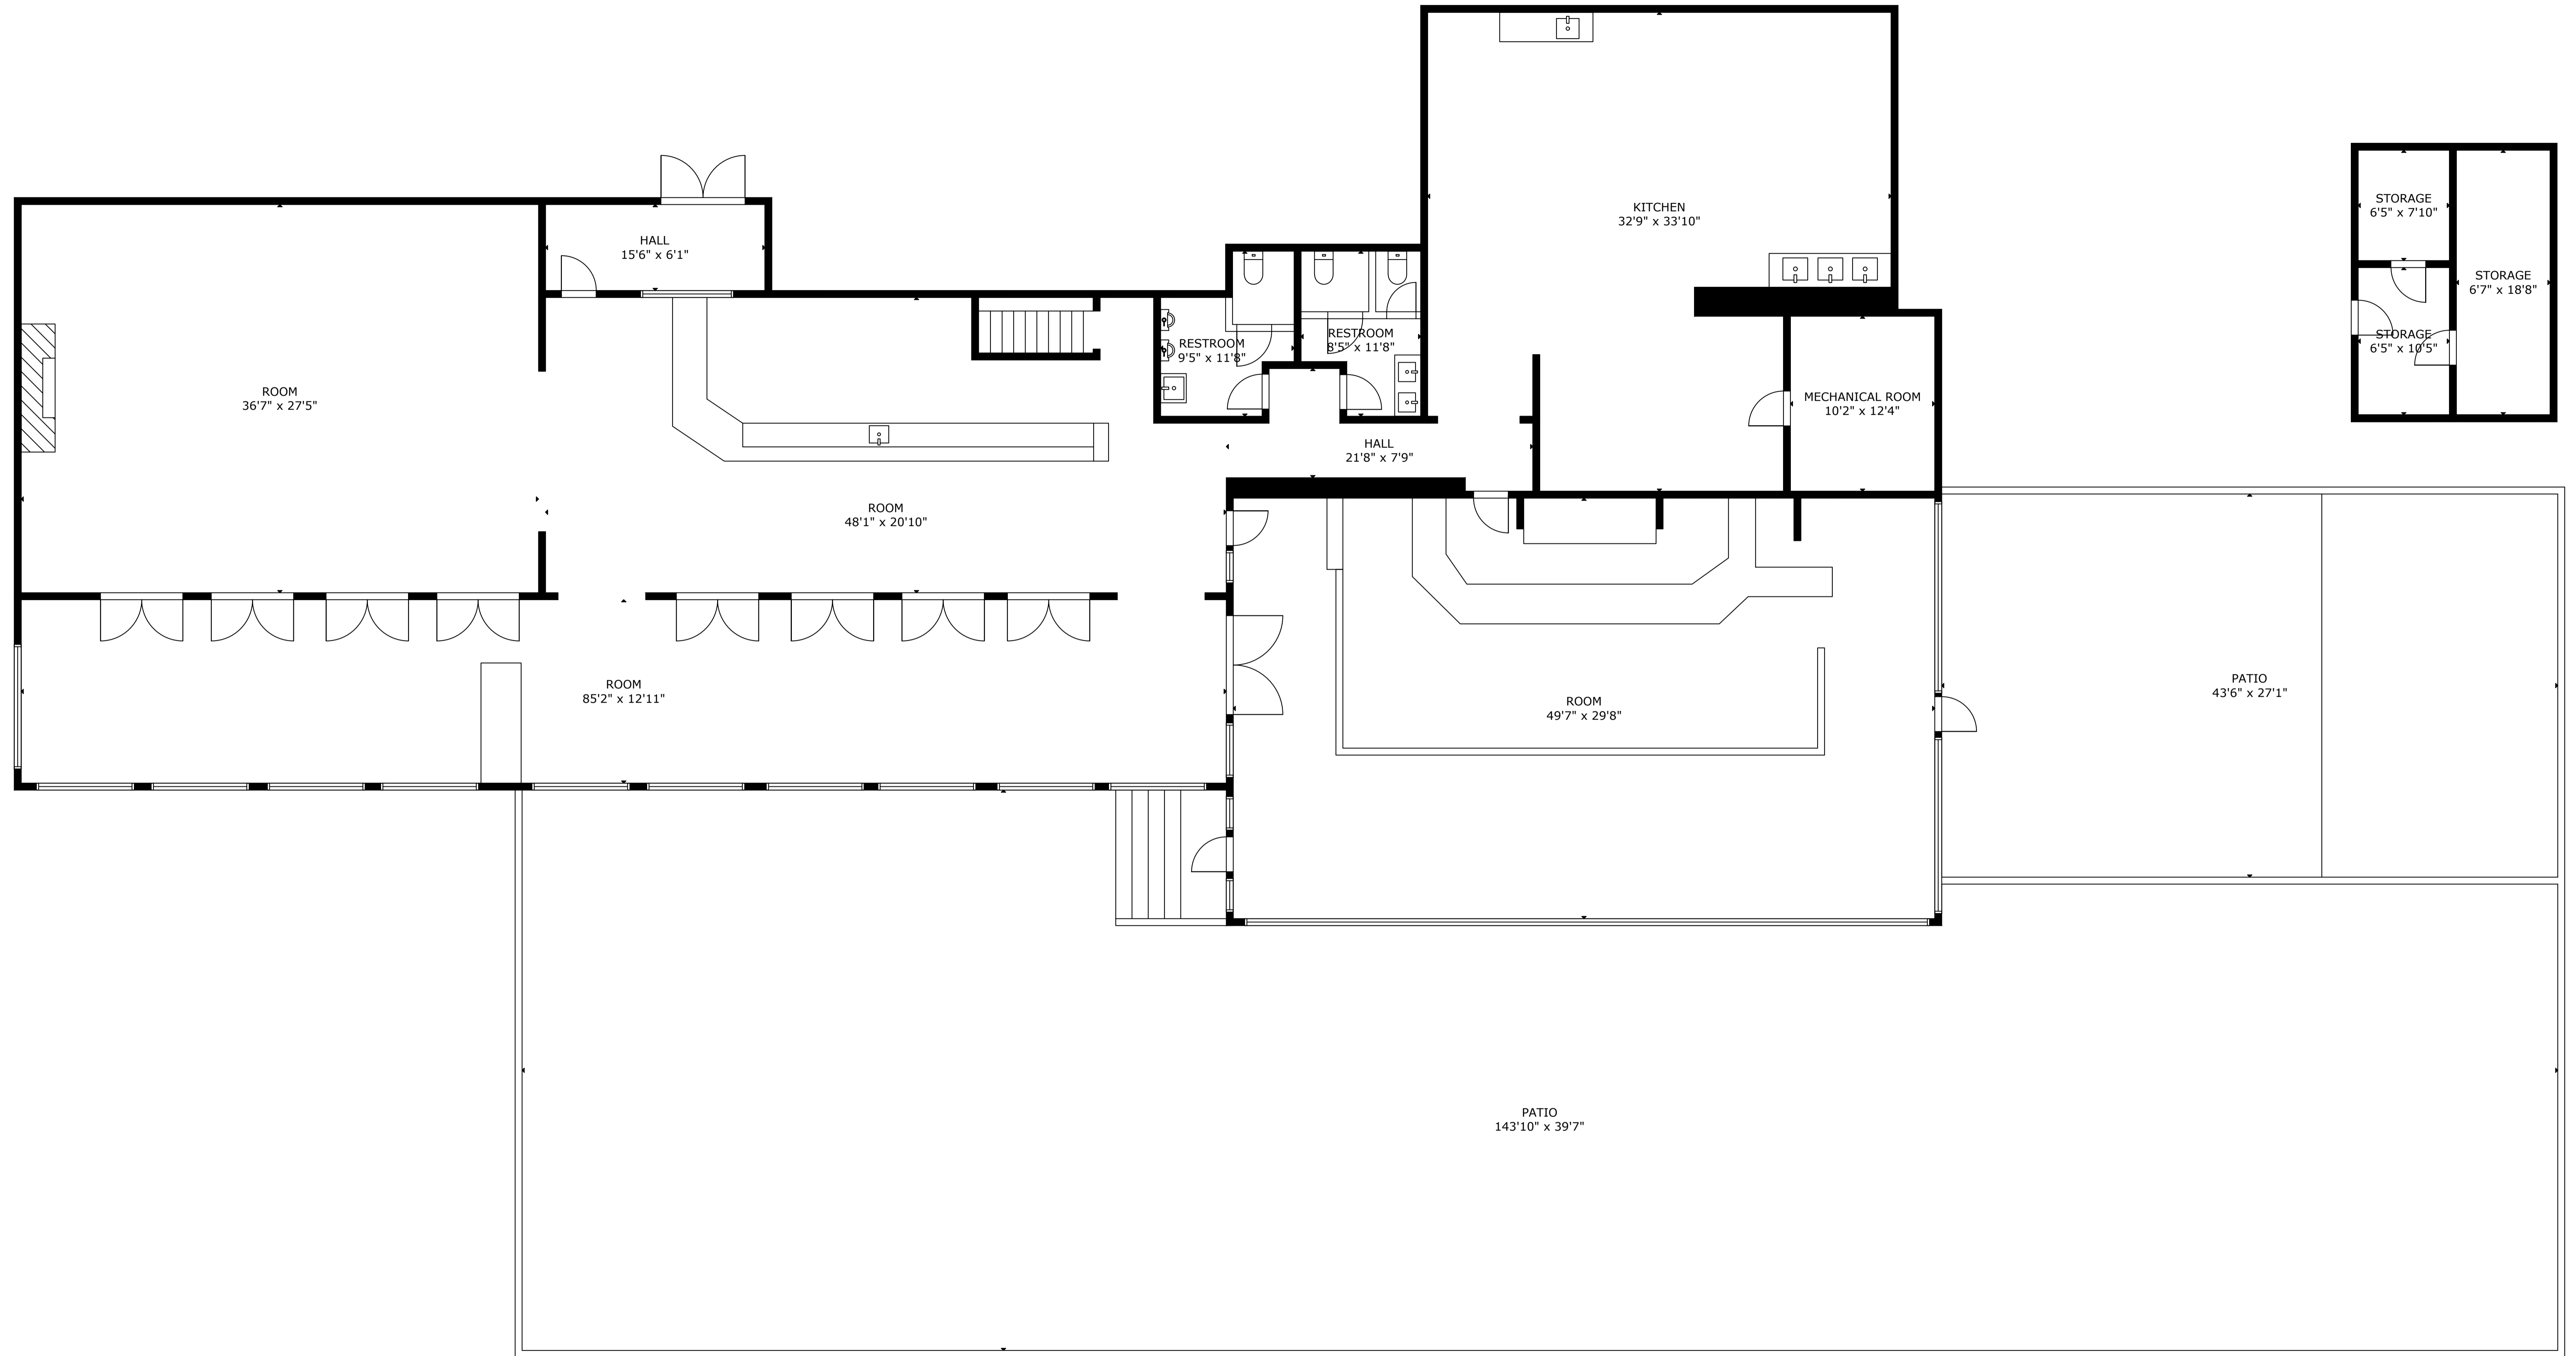

1257 River Rd, , Edgewater, NJ, 07020, United States

GROSS INTERNAL AREA
TOTAL: 6,709 sq ft

LOWER LEVEL: 554 sq ft, MAIN FLOOR: 6,155 sq ft

EXCLUDED AREAS: STORAGE: 253 sq ft, PATIO: 6,118 sq ft

THIS FLOOR PLAN IS PROVIDED FOR ILLUSTRATION PURPOSES ONLY WITH THE PERMISSION OF THE SELLER. ROOM POSITIONS AND DIMENSIONS ARE APPROXIMATE AND ARE NOT GUARANTEED TO BE EXACT OR TO SCALE. THE BUYER SHOULD CONFIRM MEASUREMENTS FOR ACCURACY.

MAIN FLOOR