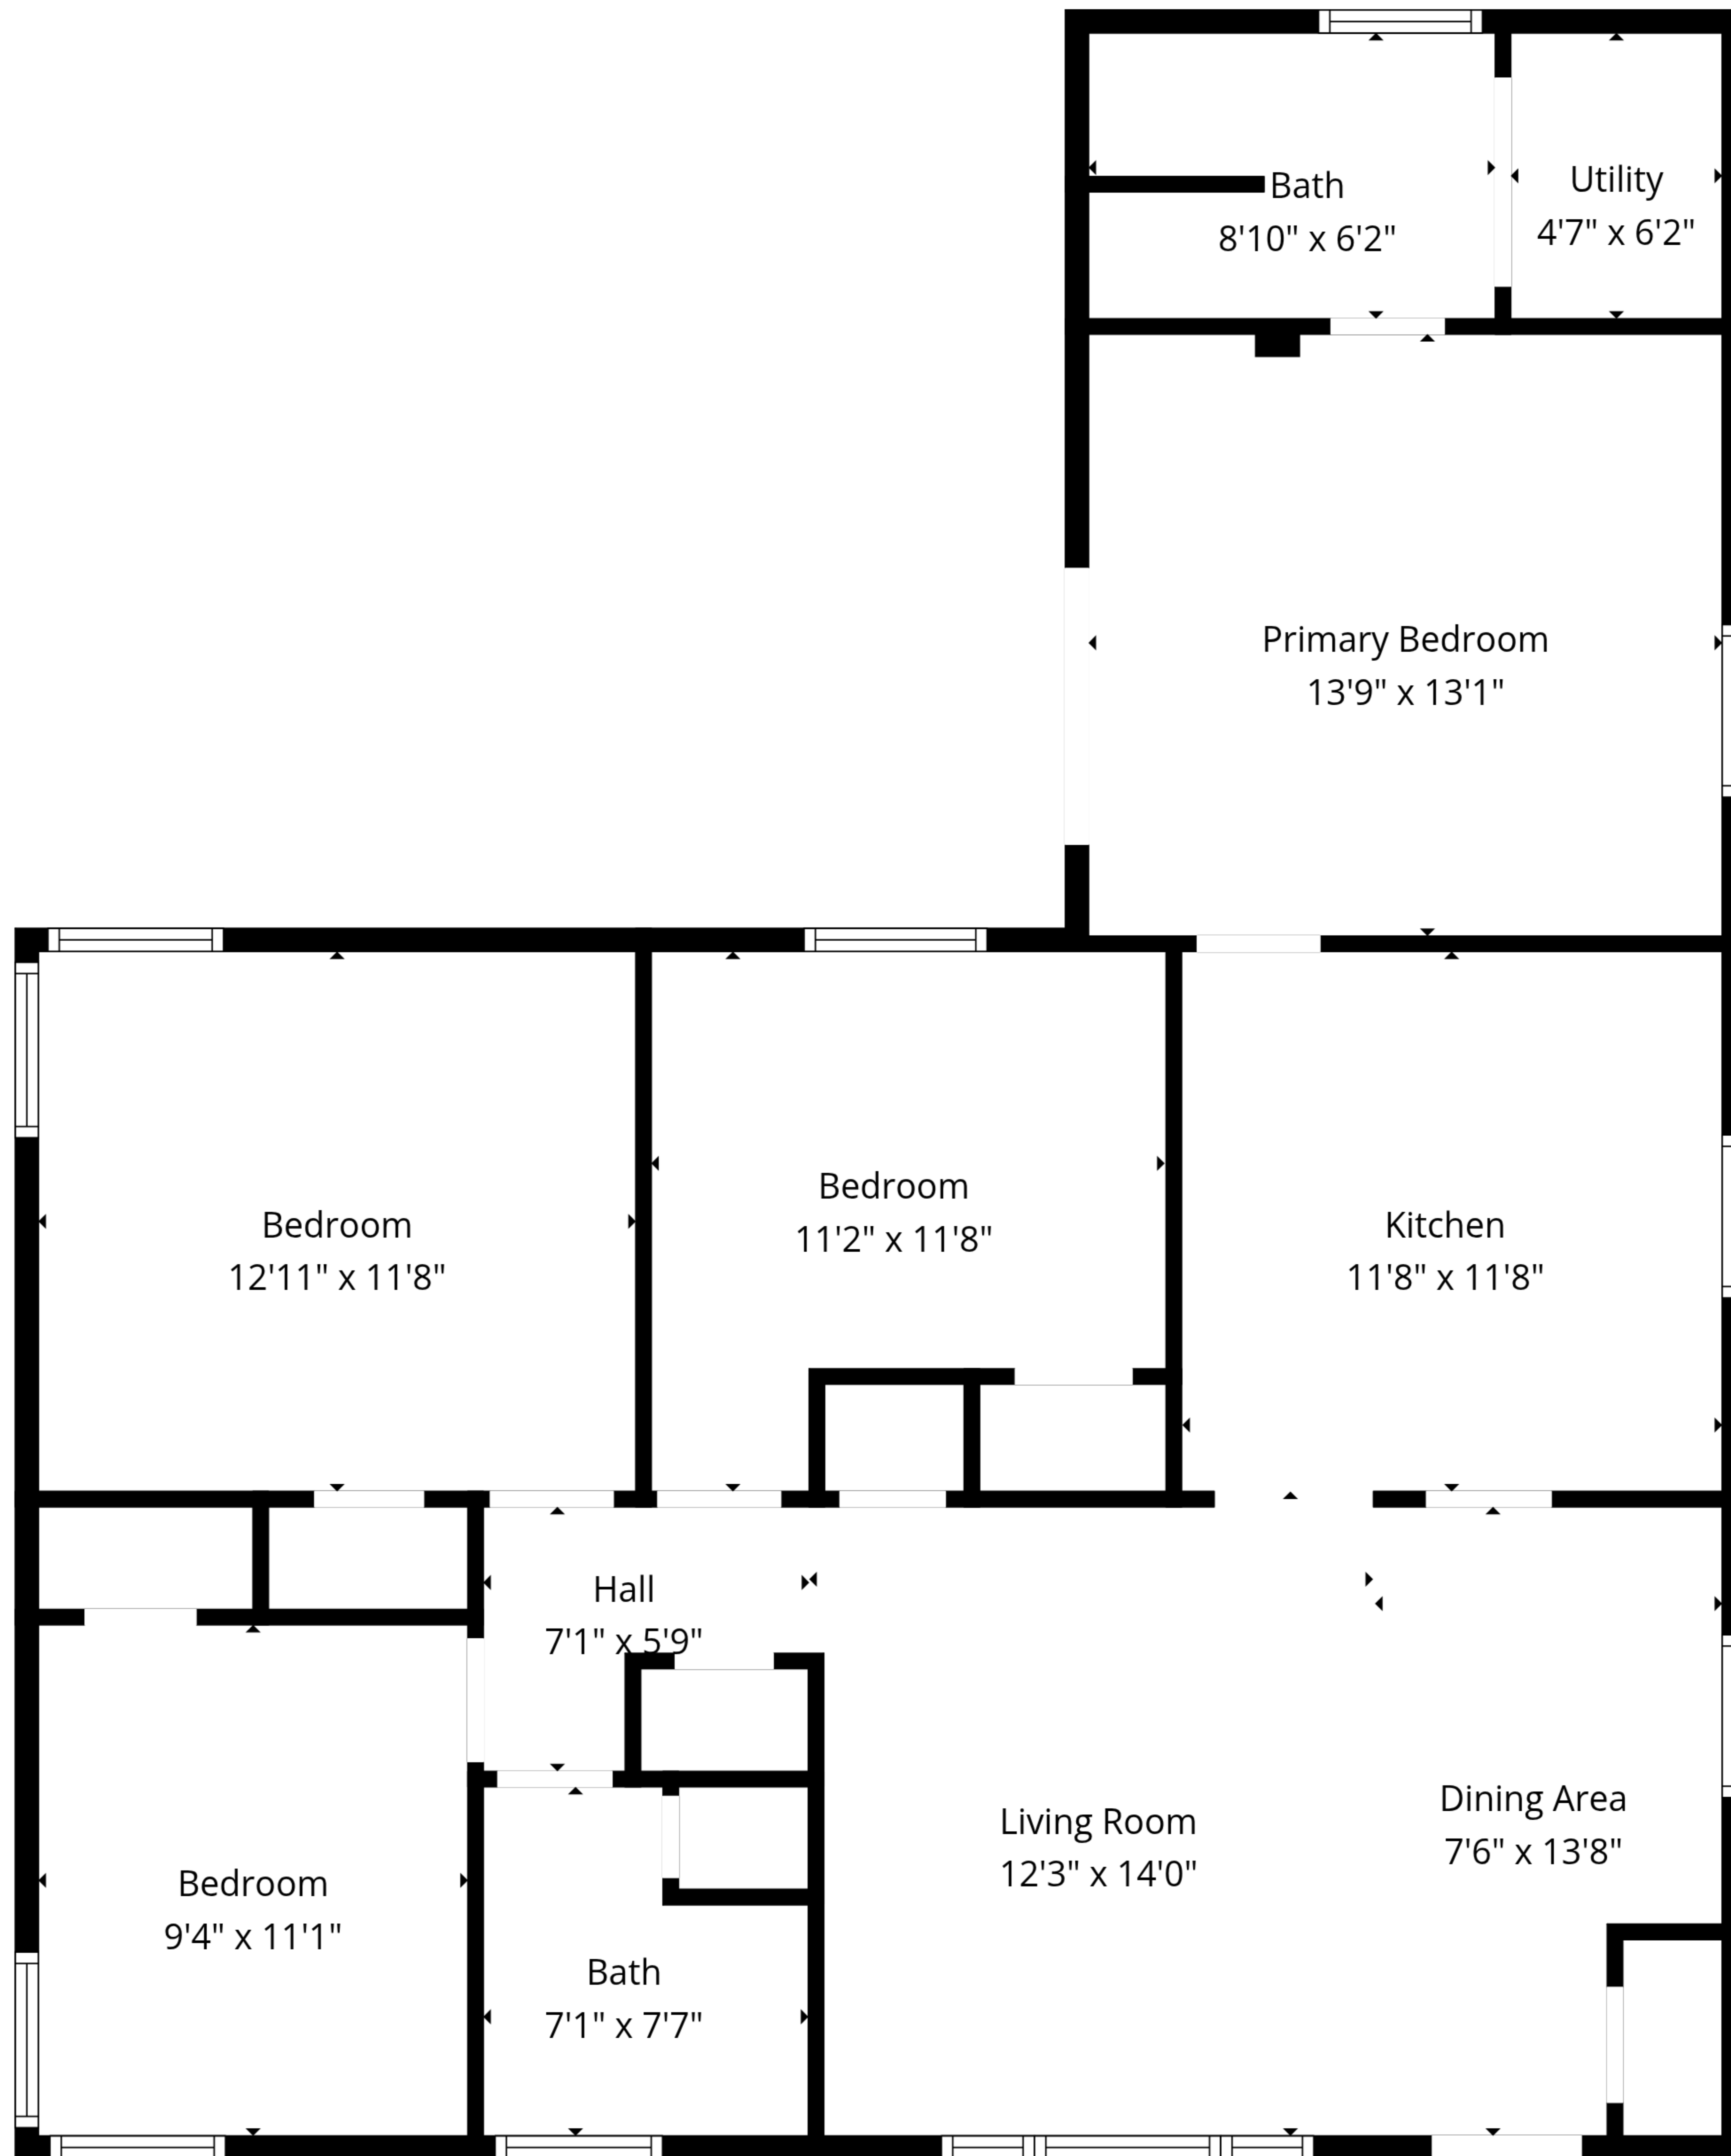

TOTAL: 1211 sq. ft
1st floor: 1211 sq. ft
EXCLUDED AREAS: WALLS: 83 sq. ft

Sizes And Dimensions Are Approximate. Actual May Vary.

TOTAL: 1211 sq. ft
1st floor: 1211 sq. ft
EXCLUDED AREAS: WALLS: 83 sq. ft

Sizes And Dimensions Are Approximate. Actual May Vary.