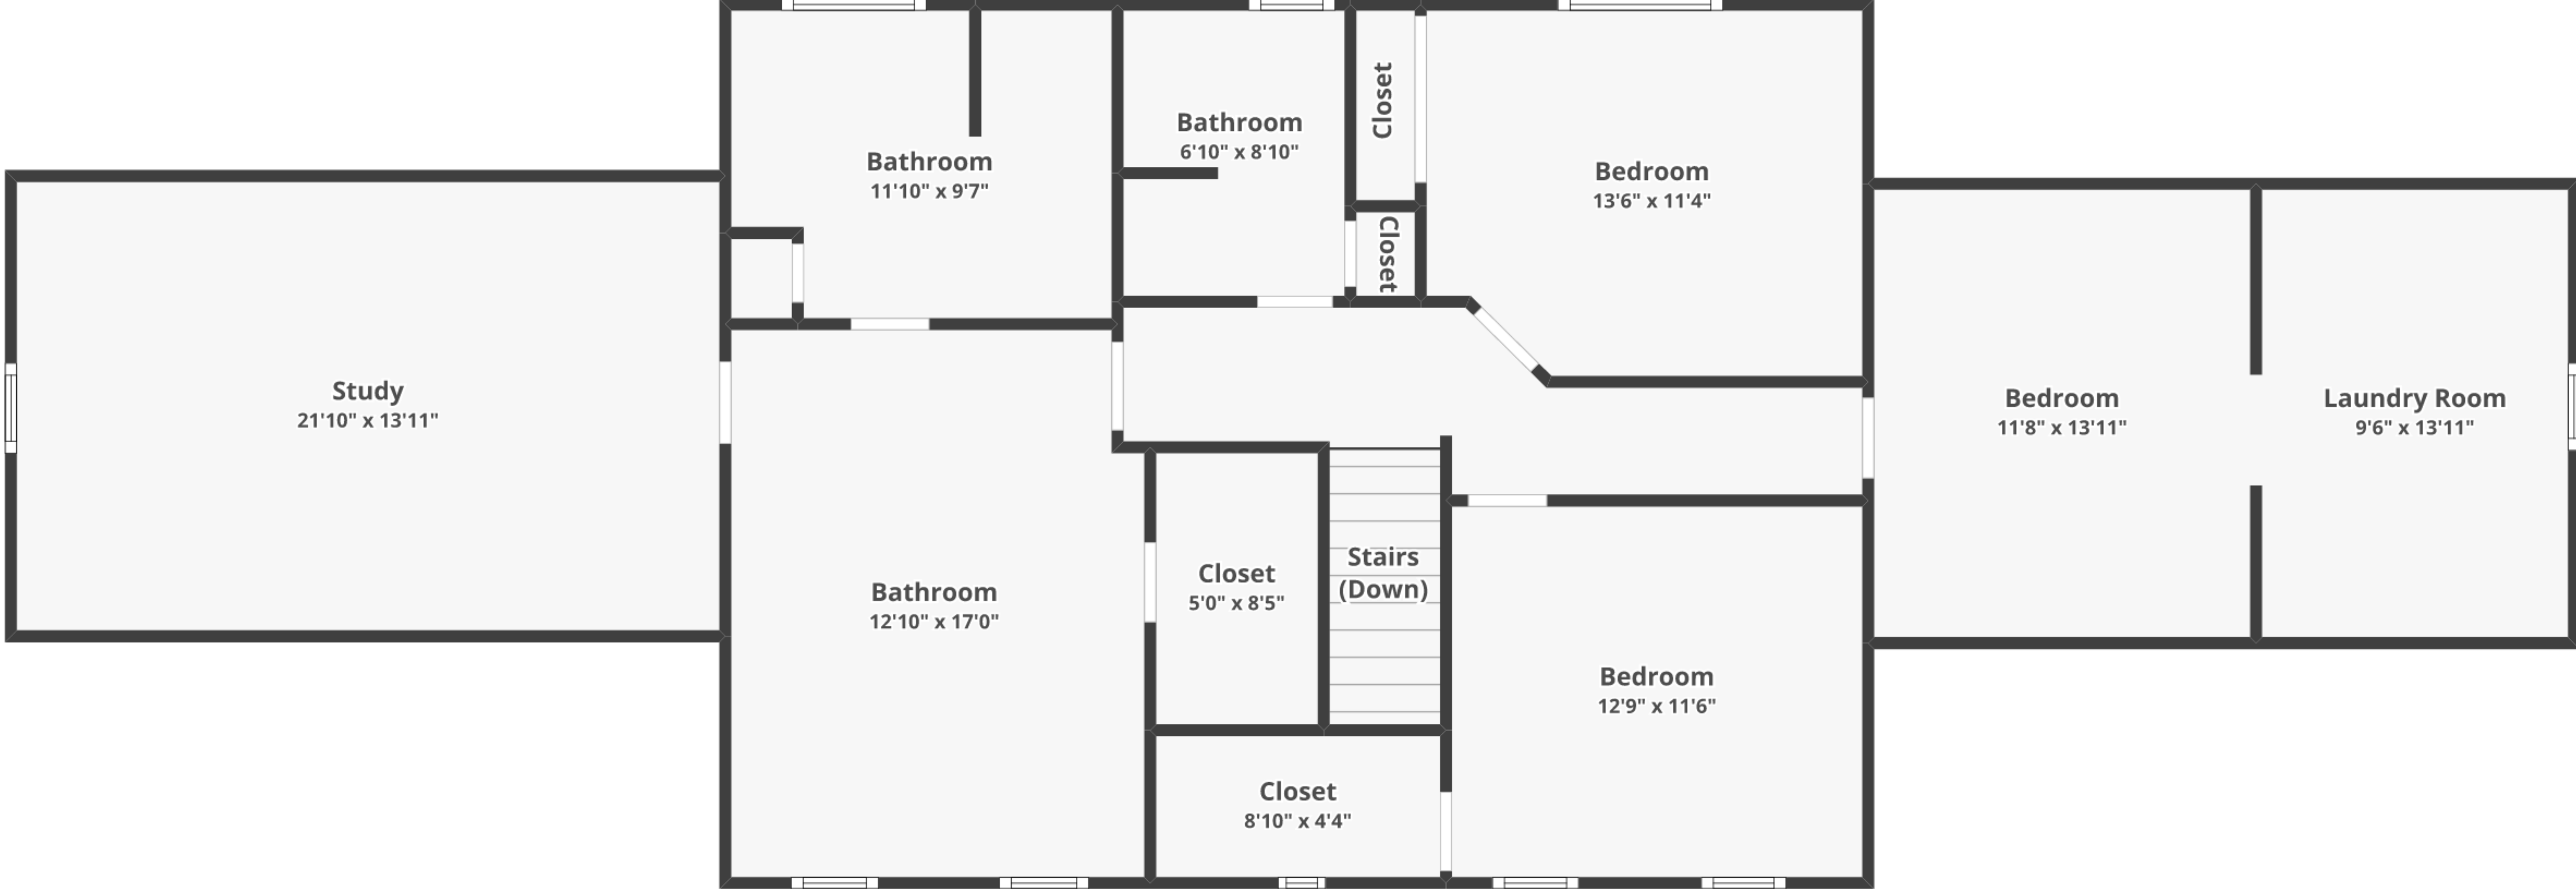

22 Jack And Jill Dr, Schuylkill Haven, PA 17972

Total finished area: ~4,384.45 sq. ft.

Total unfinished area: ~7.14 sq. ft.

Floor 2

Finished area: ~1,491.57 sq. ft.

Unfinished area: ~0 sq. ft.

Floor plans are for informational purposes only and not for construction or design use. Measurements are approximate, and square footage may include finished and unfinished areas.