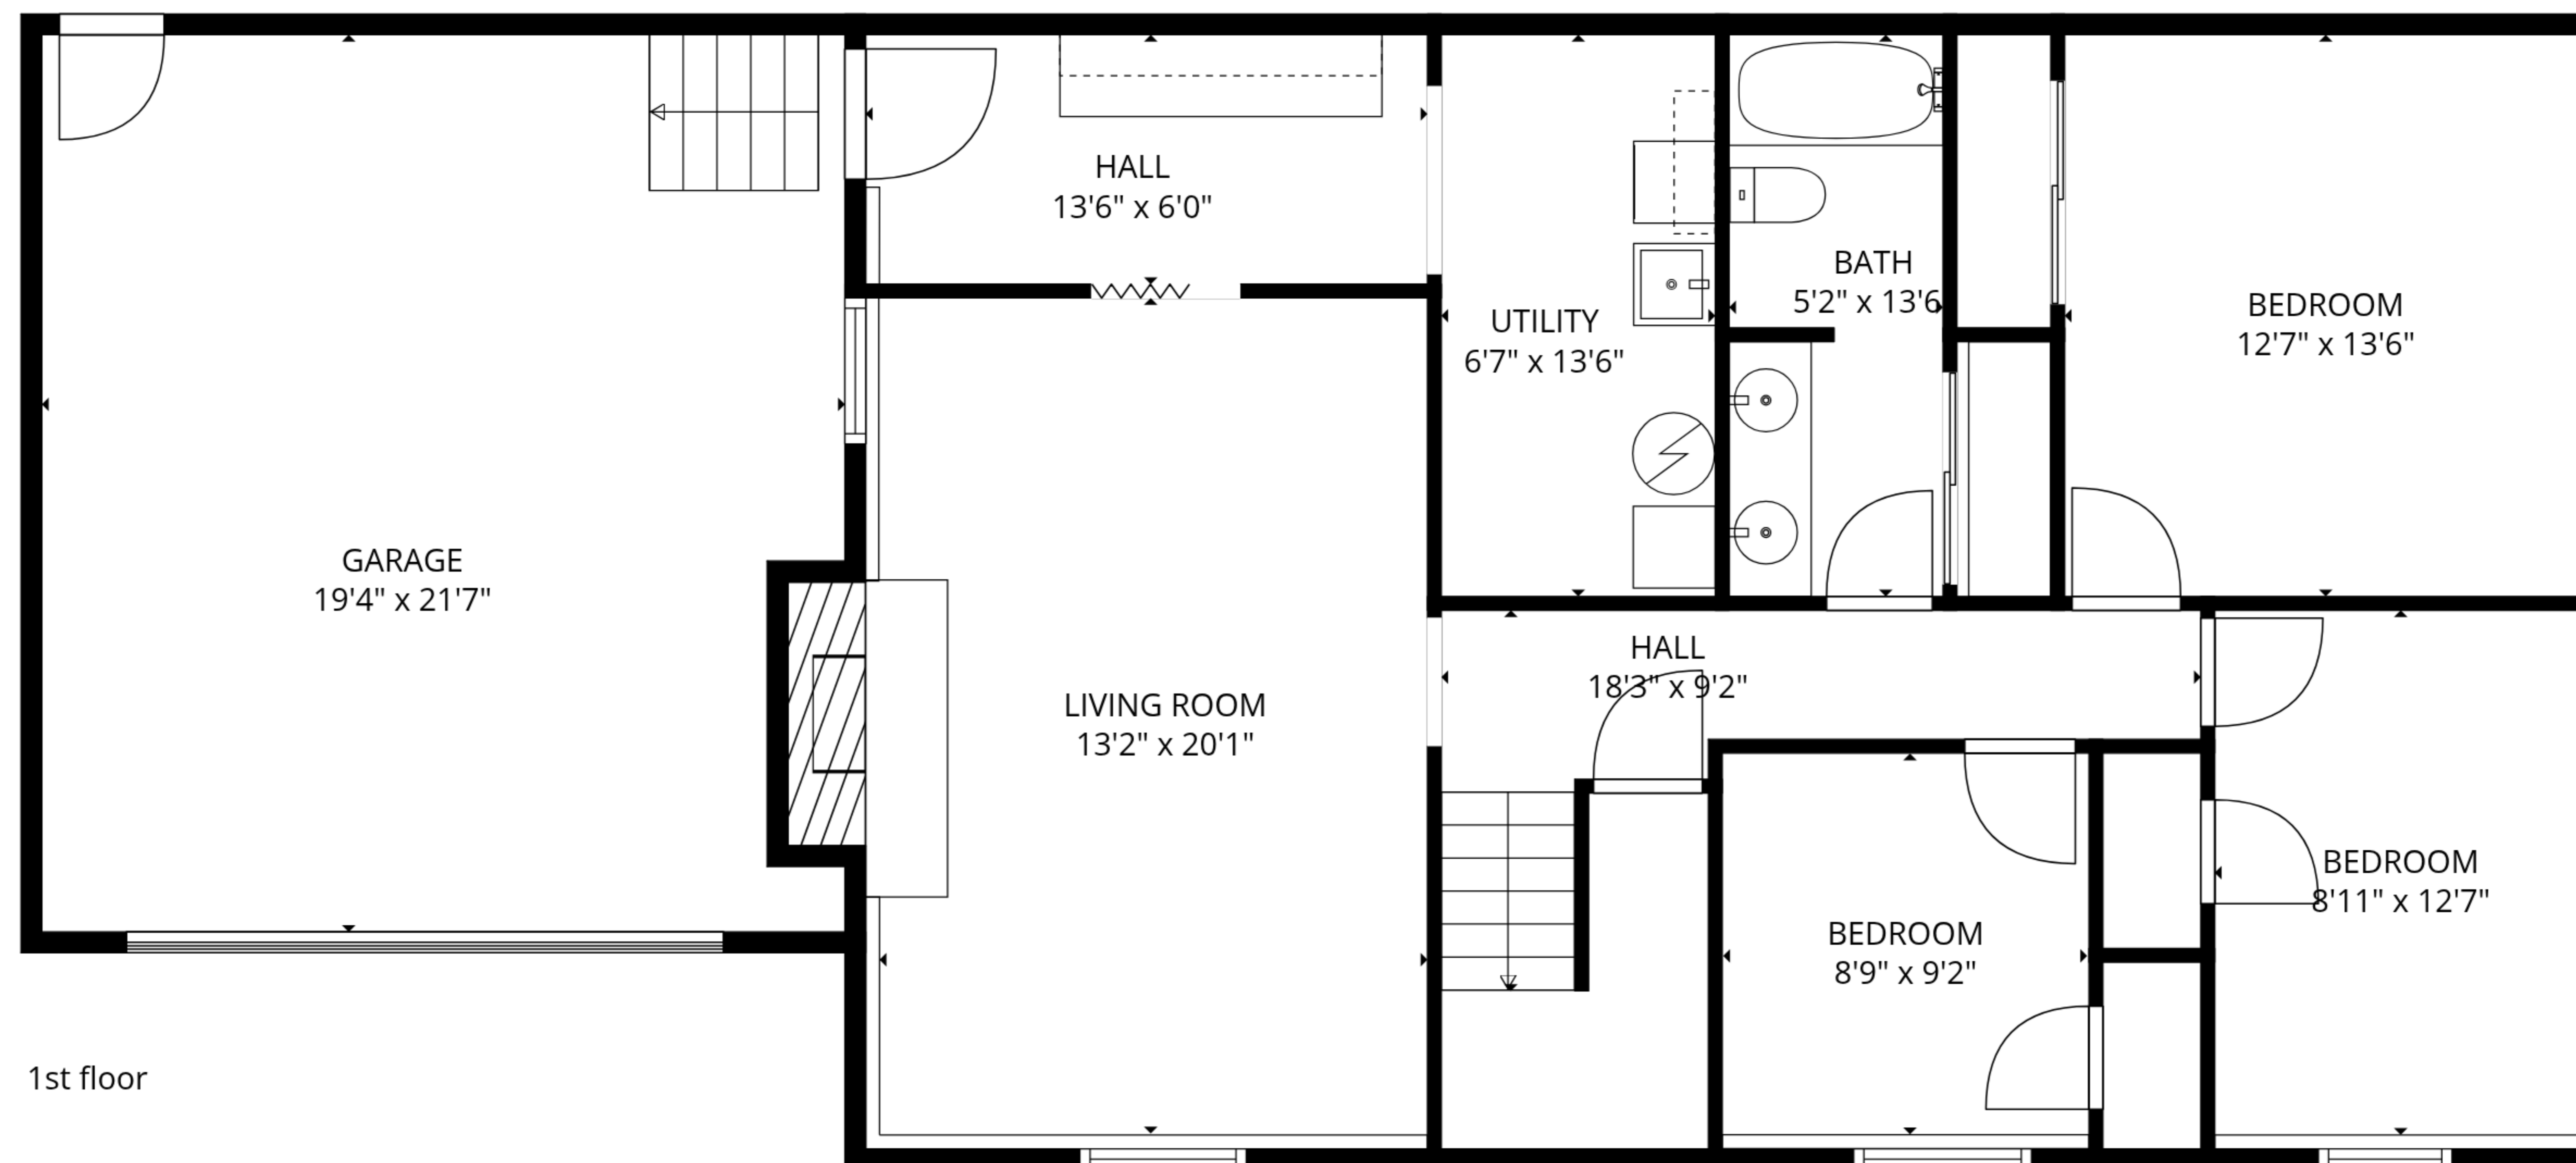

TOTAL: 2133 sq. ft

1st floor: 1024 sq. ft, 2nd floor: 1109 sq. ft

EXCLUDED AREAS: UTILITY: 89 sq. ft, GARAGE: 403 sq. ft, FIREPLACE: 14 sq. ft,
WALLS: 165 sq. ft

TOTAL: 2133 sq. ft

1st floor: 1024 sq. ft, 2nd floor: 1109 sq. ft

EXCLUDED AREAS: UTILITY: 89 sq. ft, GARAGE: 403 sq. ft, FIREPLACE: 14 sq. ft,
WALLS: 165 sq. ft

2nd floor

1st floor

TOTAL: 2133 sq. ft
 1st floor: 1024 sq. ft, 2nd floor: 1109 sq. ft
 EXCLUDED AREAS: UTILITY: 89 sq. ft, GARAGE: 403 sq. ft, FIREPLACE: 14 sq. ft,
 WALLS: 165 sq. ft