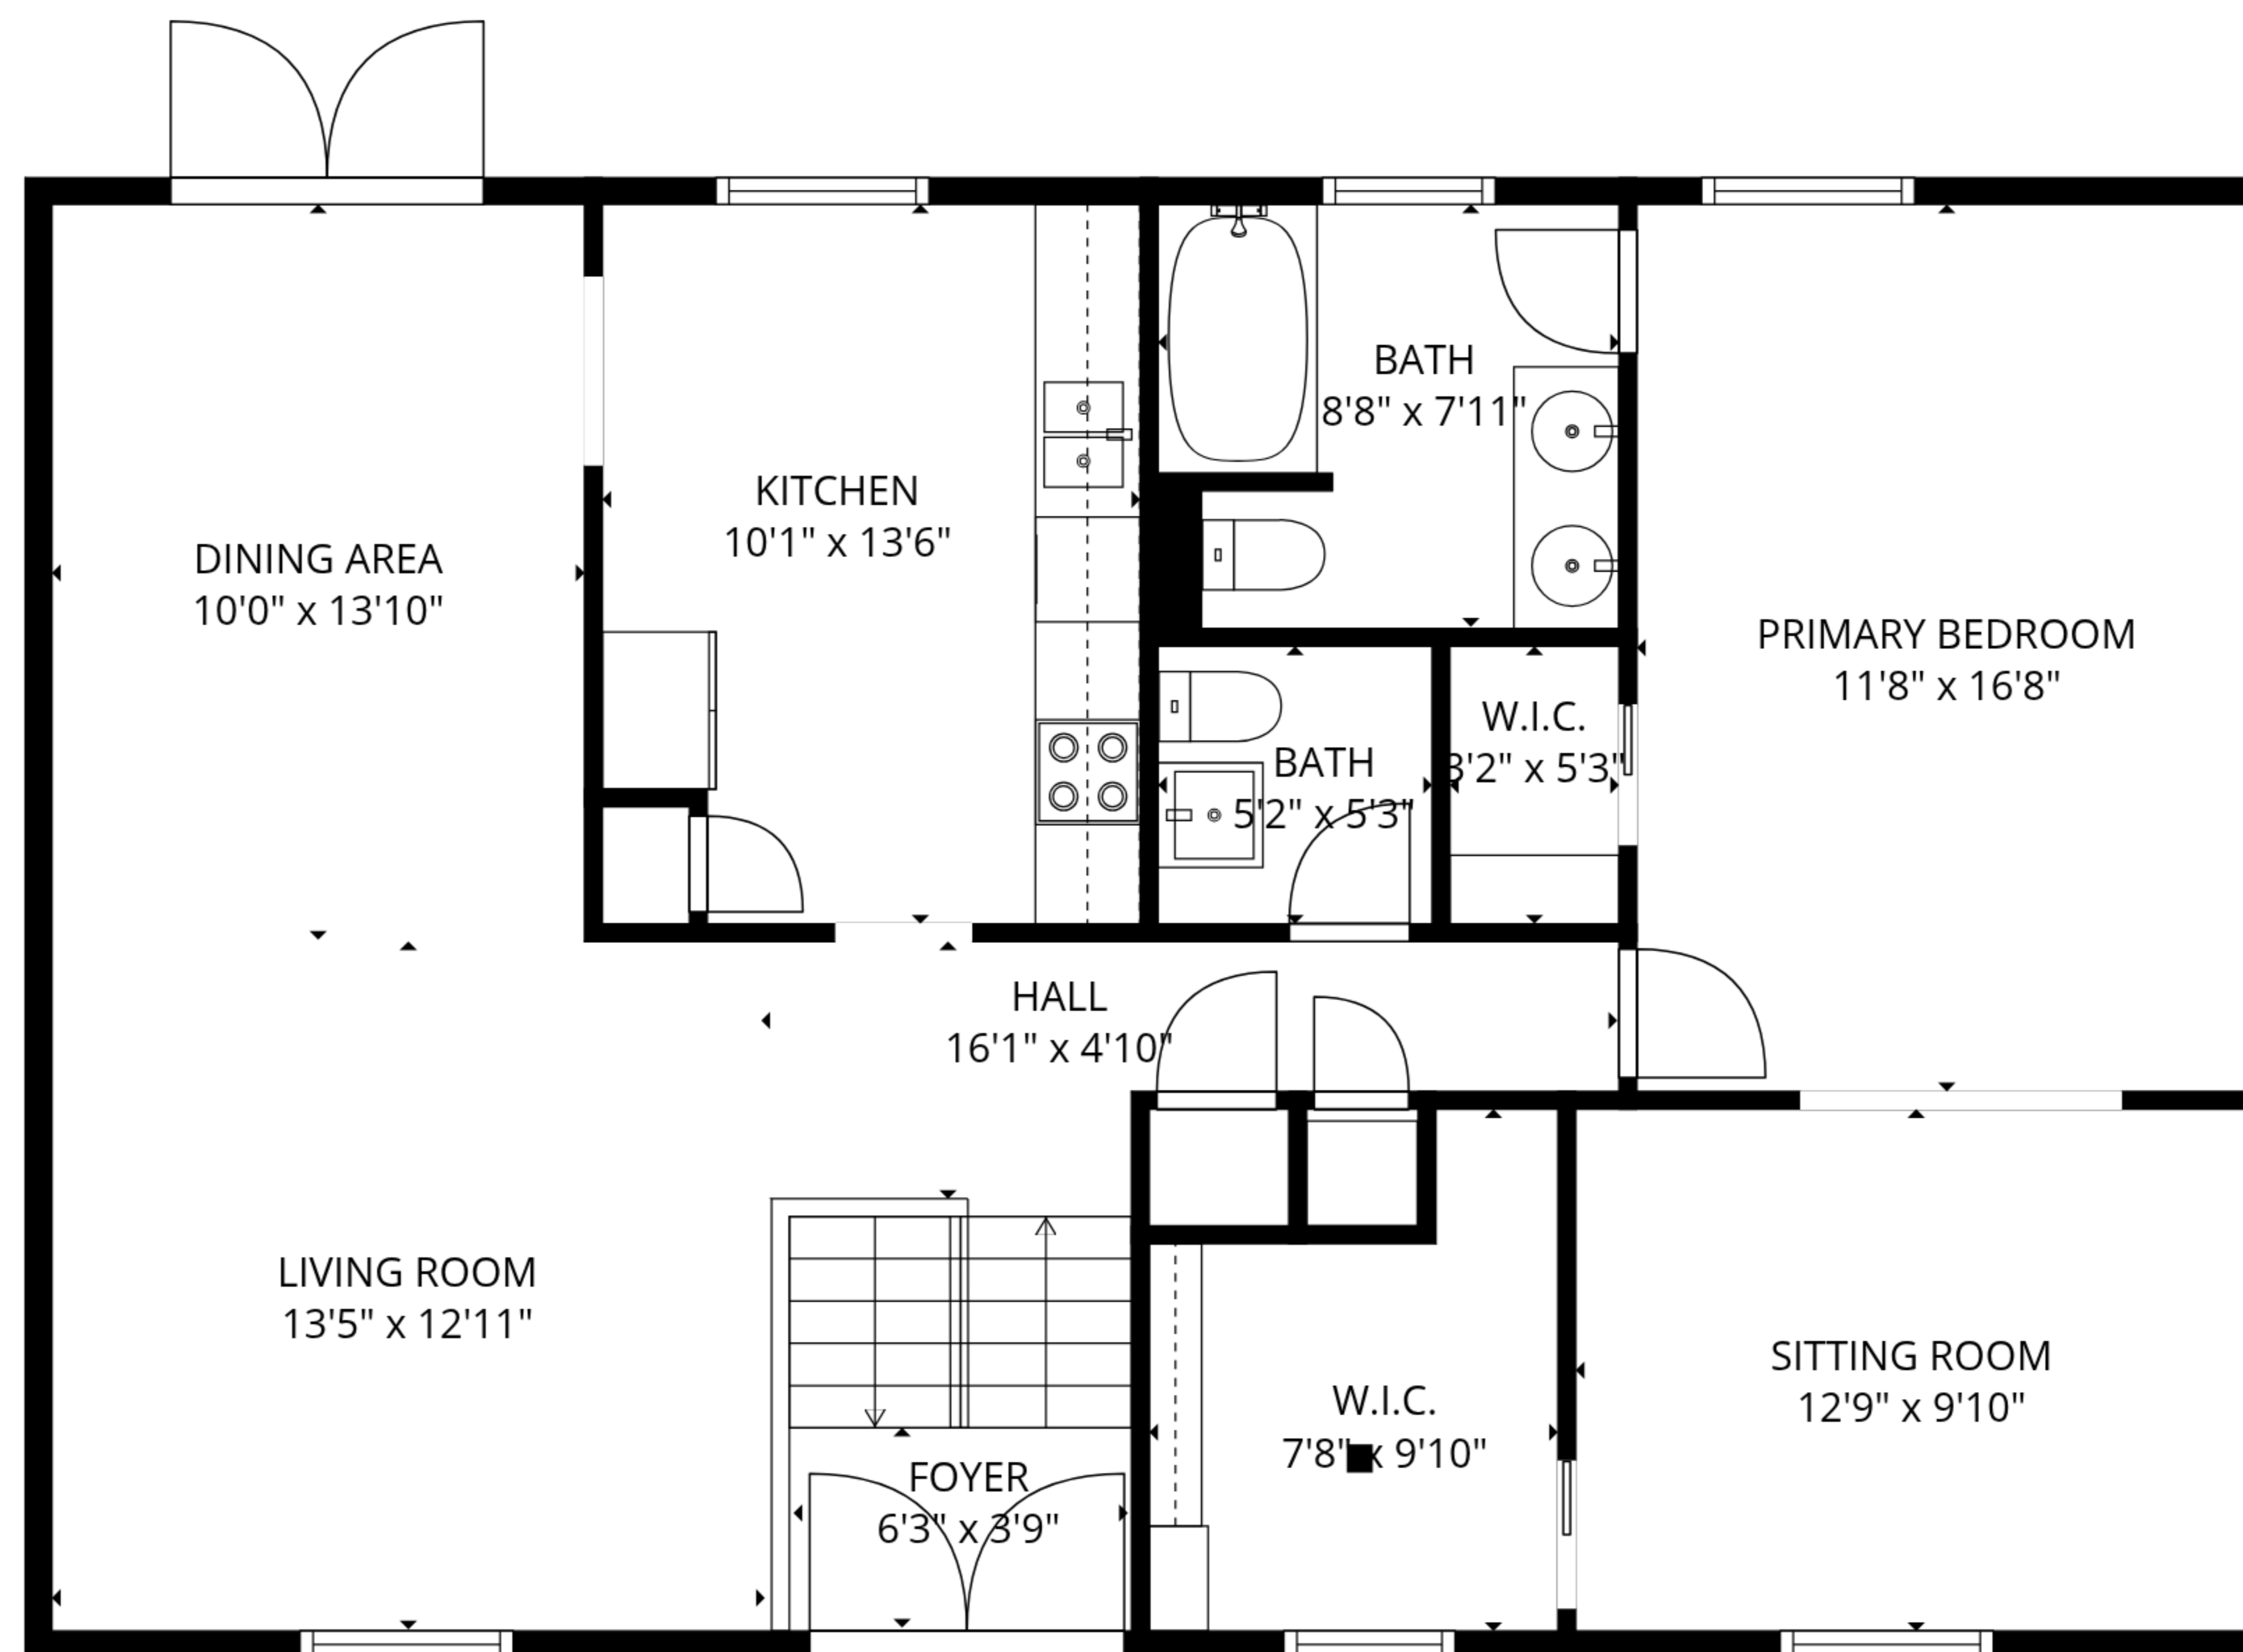

TOTAL: 2133 sq. ft

1st floor: 1024 sq. ft, 2nd floor: 1109 sq. ft

EXCLUDED AREAS: UTILITY: 89 sq. ft, GARAGE: 403 sq. ft, FIREPLACE: 14 sq. ft,
WALLS: 165 sq. ft

TOTAL: 2133 sq. ft

1st floor: 1024 sq. ft, 2nd floor: 1109 sq. ft

EXCLUDED AREAS: UTILITY: 89 sq. ft, GARAGE: 403 sq. ft, FIREPLACE: 14 sq. ft,
WALLS: 165 sq. ft

2nd floor

1st floor

TOTAL: 2133 sq. ft
 1st floor: 1024 sq. ft, 2nd floor: 1109 sq. ft
 EXCLUDED AREAS: UTILITY: 89 sq. ft, GARAGE: 403 sq. ft, FIREPLACE: 14 sq. ft,
 WALLS: 165 sq. ft