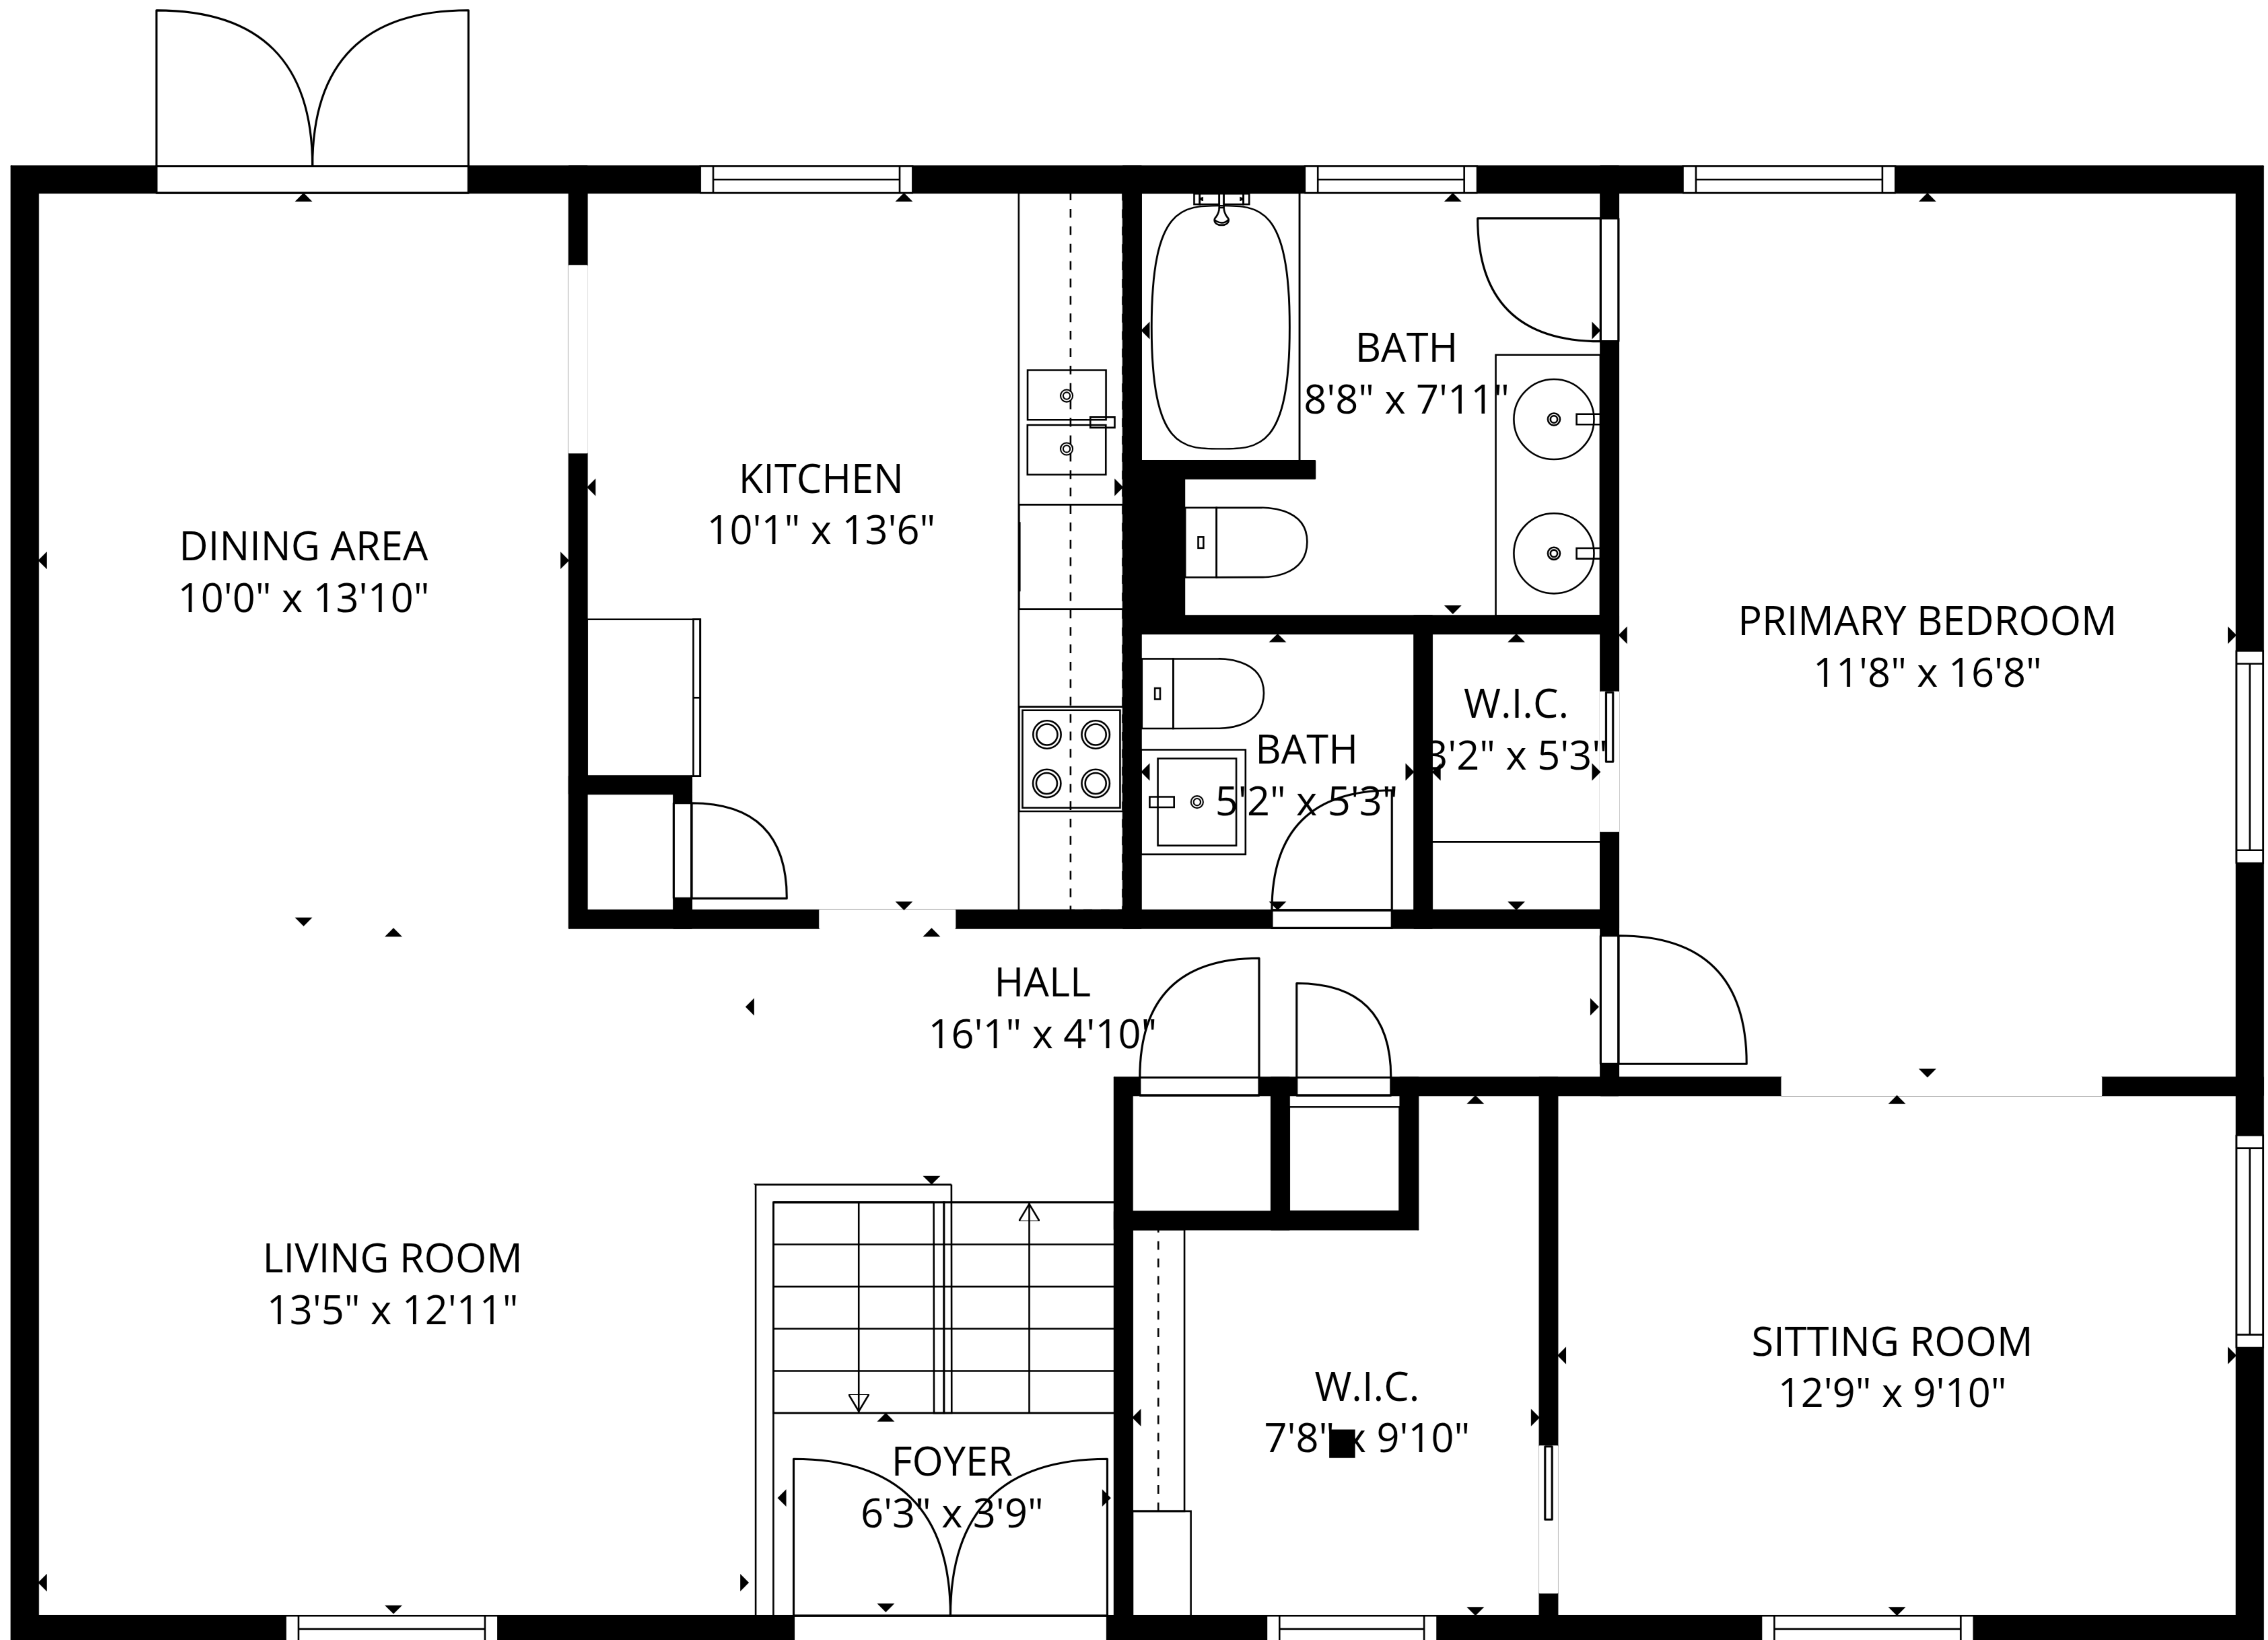

TOTAL: 2133 sq. ft

1st floor: 1024 sq. ft, 2nd floor: 1109 sq. ft

EXCLUDED AREAS: UTILITY: 89 sq. ft, GARAGE: 403 sq. ft, FIREPLACE: 14 sq. ft,
WALLS: 165 sq. ft

TOTAL: 2133 sq. ft

1st floor: 1024 sq. ft, 2nd floor: 1109 sq. ft

EXCLUDED AREAS: UTILITY: 89 sq. ft, GARAGE: 403 sq. ft, FIREPLACE: 14 sq. ft,
WALLS: 165 sq. ft

2nd floor

1st floor

TOTAL: 2133 sq. ft
 1st floor: 1024 sq. ft, 2nd floor: 1109 sq. ft
 EXCLUDED AREAS: UTILITY: 89 sq. ft, GARAGE: 403 sq. ft, FIREPLACE: 14 sq. ft,
 WALLS: 165 sq. ft