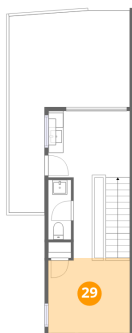

Dimensions: 11'0" x 9'0"
Area: 138 sq. ft
Counted as living area: Yes

Heated: Yes
Finished: Yes
Enclosed: Yes
Contiguous: Yes
Permitted: Yes
Wet space: No
Addition: No
Conversion: No

28 Floor 4 - Hall

Dimensions: 2'6" x 10'10"
Area: 31 sq. ft
Counted as living area: Yes

Heated: Yes
Finished: Yes
Enclosed: Yes
Contiguous: Yes
Permitted: Yes
Wet space: No
Addition: No
Conversion: No

29 Floor 4 - Sitting Room

Dimensions: 11'0" x 10'2"
Area: 111 sq. ft
Counted as living area: Yes