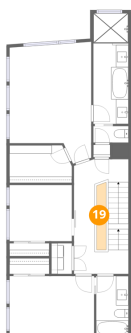

16 Floor 3 - Stairwell

Dimensions: 3'3" x 10'10"
Area: 39 sq. ft
Counted as living area: No

Heated: No
Finished: No
Enclosed: No
Contiguous: Yes
Permitted: No
Wet space: No
Addition: No
Conversion: No

17 Floor 3 - Bedroom

Dimensions: 13'7" x 9'7"
Area: 130 sq. ft
Counted as living area: Yes

Heated: Yes
Finished: Yes
Enclosed: Yes
Contiguous: Yes
Permitted: Yes
Wet space: No
Addition: No
Conversion: No

18 Floor 3 - Bath

Dimensions: 5'2" x 9'7"
Area: 50 sq. ft
Counted as living area: Yes

Heated: Yes
Finished: Yes
Enclosed: Yes
Contiguous: Yes
Permitted: Yes
Wet space: Yes
Addition: No
Conversion: No

19 Floor 3 - Open To Below

Dimensions: 1'6" x 10'7"
Area: 16 sq. ft
Counted as living area: No

Heated: No
Finished: No
Enclosed: No
Contiguous: Yes
Permitted: No
Wet space: No
Addition: No
Conversion: No

20 Floor 3 - Laundry

Dimensions: 3'4" x 4'11"
Area: 16 sq. ft
Counted as living area: Yes

Heated: Yes
Finished: Yes
Enclosed: Yes
Contiguous: Yes
Permitted: Yes
Wet space: No
Addition: No
Conversion: No