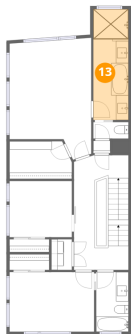

Dimensions: 12'2" x 16'4"
Area: 211 sq. ft
Counted as living area: Yes

Heated: Yes
Finished: Yes
Enclosed: Yes
Contiguous: Yes
Permitted: Yes
Wet space: No
Addition: No
Conversion: No

11 Floor 2 - Kitchen

Dimensions: 16'2" x 17'0"
Area: 268 sq. ft
Counted as living area: Yes

Heated: Yes
Finished: Yes
Enclosed: Yes
Contiguous: Yes
Permitted: Yes
Wet space: No
Addition: No
Conversion: No

12 Floor 2 - Bath

Dimensions: 4'11" x 7'2"
Area: 35 sq. ft
Counted as living area: Yes

Heated: Yes
Finished: Yes
Enclosed: Yes
Contiguous: Yes
Permitted: Yes
Wet space: Yes
Addition: No
Conversion: No

13 Floor 3 - Primary Bath

Dimensions: 5'8" x 17'9"
Area: 100 sq. ft
Counted as living area: Yes

Heated: Yes
Finished: Yes
Enclosed: Yes
Contiguous: Yes
Permitted: Yes
Wet space: Yes
Addition: No
Conversion: No

14 Floor 3 - Bath

Dimensions: 5'8" x 2'8"
Area: 15 sq. ft
Counted as living area: Yes

Heated: Yes
Finished: Yes
Enclosed: Yes
Contiguous: Yes
Permitted: Yes
Wet space: Yes
Addition: No
Conversion: No