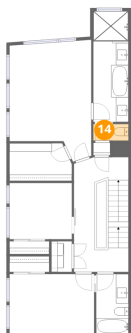

Heated: Yes
Finished: Yes
Enclosed: Yes
Contiguous: Yes
Permitted: Yes
Wet space: Yes
Addition: No
Conversion: No

13 Floor 3 - Primary Bath

Dimensions: 5'8" x 17'9"
Area: 100 sq. ft
Counted as living area: Yes

Heated: Yes
Finished: Yes
Enclosed: Yes
Contiguous: Yes
Permitted: Yes
Wet space: Yes
Addition: No
Conversion: No

14 Floor 3 - Bath

Dimensions: 5'8" x 2'8"
Area: 15 sq. ft
Counted as living area: Yes

Heated: Yes
Finished: Yes
Enclosed: Yes
Contiguous: Yes
Permitted: Yes
Wet space: Yes
Addition: No
Conversion: No

15 Floor 3 - Primary Bedroom

Dimensions: 13'1" x 19'5"
Area: 218 sq. ft
Counted as living area: Yes

Heated: Yes
Finished: Yes
Enclosed: Yes
Contiguous: Yes
Permitted: Yes
Wet space: No
Addition: No
Conversion: No