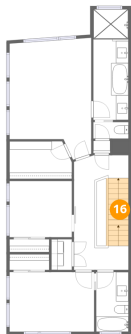

Heated: Yes
Finished: Yes
Enclosed: Yes
Contiguous: Yes
Permitted: Yes
Wet space: Yes
Addition: No
Conversion: No

13 Floor 3 - Primary Bath

Dimensions: 5'8" x 17'9"
Area: 100 sq. ft
Counted as living area: Yes

Heated: Yes
Finished: Yes
Enclosed: Yes
Contiguous: Yes
Permitted: Yes
Wet space: Yes
Addition: No
Conversion: No

14 Floor 3 - Bath

Dimensions: 5'8" x 2'8"
Area: 15 sq. ft
Counted as living area: Yes

Heated: Yes
Finished: Yes
Enclosed: Yes
Contiguous: Yes
Permitted: Yes
Wet space: Yes
Addition: No
Conversion: No

15 Floor 3 - Primary Bedroom

Dimensions: 13'1" x 19'5"
Area: 218 sq. ft
Counted as living area: Yes

Heated: Yes
Finished: Yes
Enclosed: Yes
Contiguous: Yes
Permitted: Yes
Wet space: No
Addition: No
Conversion: No

16 Floor 3 - Stairwell

Dimensions: 3'3" x 10'10"
Area: 39 sq. ft
Counted as living area: No

Heated: No
Finished: No
Enclosed: No
Contiguous: Yes
Permitted: No
Wet space: No
Addition: No
Conversion: No

17 Floor 3 - Bedroom