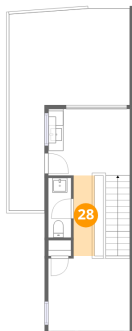

28 Floor 4 - Hall

Dimensions: 2'6" x 10'10"
Area: 31 sq. ft
Counted as living area: Yes

Heated: Yes
Finished: Yes
Enclosed: Yes
Contiguous: Yes
Permitted: Yes
Wet space: No
Addition: No
Conversion: No