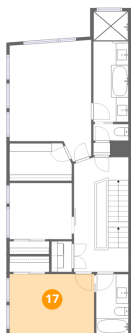

Heated: Yes
Finished: Yes
Enclosed: Yes
Contiguous: Yes
Permitted: Yes
Wet space: Yes
Addition: No
Conversion: No

14 Floor 3 - Bath

Dimensions: 5'8" x 2'8"
Area: 15 sq. ft
Counted as living area: Yes

Heated: Yes
Finished: Yes
Enclosed: Yes
Contiguous: Yes
Permitted: Yes
Wet space: Yes
Addition: No
Conversion: No

15 Floor 3 - Primary Bedroom

Dimensions: 13'1" x 19'5"
Area: 218 sq. ft
Counted as living area: Yes

Heated: Yes
Finished: Yes
Enclosed: Yes
Contiguous: Yes
Permitted: Yes
Wet space: No
Addition: No
Conversion: No

16 Floor 3 - Stairwell

Dimensions: 3'3" x 10'10"
Area: 39 sq. ft
Counted as living area: No

Heated: No
Finished: No
Enclosed: No
Contiguous: Yes
Permitted: No
Wet space: No
Addition: No
Conversion: No

17 Floor 3 - Bedroom