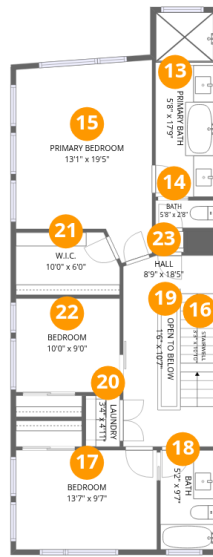

Total Area: 2753 sq. ft

Basement: 722 sq. ft, 1st Floor: 848 sq. ft, 2nd Floor: 865 sq. ft, 3rd Floor: 318 sq. ft

Excluded: Utility 62 sq. ft, Porch 161 sq. ft, Patio 370 sq. ft, Fireplace 15 sq. ft, Stairwell 39 sq. ft, Open to below 29 sq. ft, Terrace 278 sq. ft, Walls: 270 sq. ft

Property summary

4 Floors

4 Bedrooms

3 Bathrooms

2 Half baths

Room dimensions

Floor 1 Below grade

Total:722sqft Excluded: 62sqft

#		Dimensions	sqft	Counted as living area
1	Utility	5'8" x 12'0"	62 sq. ft	No
2	Bath	4'5" x 8'3"	37 sq. ft	Yes
3	Recreation Room	18'2" x 29'7"	442 sq. ft	Yes
4	Bedroom	13'4" x 15'4"	170 sq. ft	Yes

Room dimensions

Floor 2

Total:848sqft

Excluded: 546sqft

#		Dimensions	sqft	Counted as living area
5	Porch	19'7" x 10'8"	161 sq. ft	No
6	Entry	3'10" x 8'4"	32 sq. ft	Yes
7	Dining Area	14'7" x 13'10"	185 sq. ft	Yes
8	Patio	17'1" x 48'1"	370 sq. ft	No
9	Foyer	6'10" x 12'8"	72 sq. ft	Yes
10	Living Room	12'2" x 16'4"	211 sq. ft	Yes
11	Kitchen	16'2" x 17'0"	268 sq. ft	Yes
12	Bath	4'11" x 7'2"	35 sq. ft	Yes