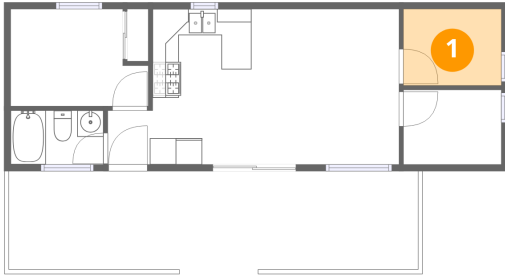

1st floor

Total Area: 440 sq. ft

1st Floor: 440 sq. ft

Excluded: Porch 233 sq. ft, Walls: 50 sq. ft

Property summary

 **1** Floors

 **3** Bedrooms

 **1** Bathrooms

Room dimensions

Floor 1

Total:440sqft

Excluded: 233sqft

#		Dimensions	sqft	Counted as living area
1	Bedroom	7'5" x 5'10"	43 sq. ft	Yes
2	Living Room	11'2" x 11'9"	133 sq. ft	Yes
3	Porch	31'1" x 7'5"	233 sq. ft	No
4	Bath	7'0" x 4'1"	29 sq. ft	Yes
5	Bedroom	7'5" x 5'8"	42 sq. ft	Yes
6	Primary Bedroom	10'6" x 7'4"	69 sq. ft	Yes
7	Kitchen	10'11" x 11'10"	102 sq. ft	Yes

1 Floor 1 - Bedroom

Dimensions: 7'5" x 5'10"
Area: 43 sq. ft
Counted as living area: Yes

Heated: Yes
Finished: Yes
Enclosed: Yes
Contiguous: Yes
Permitted: Yes
Wet space: No
Addition: No
Conversion: No

2 Floor 1 - Living Room

Dimensions: 11'2" x 11'9"
Area: 133 sq. ft
Counted as living area: Yes

Heated: Yes
Finished: Yes
Enclosed: Yes
Contiguous: Yes
Permitted: Yes
Wet space: No
Addition: No
Conversion: No

3 Floor 1 - Porch

Dimensions: 31'1" x 7'5"
Area: 233 sq. ft
Counted as living area: No