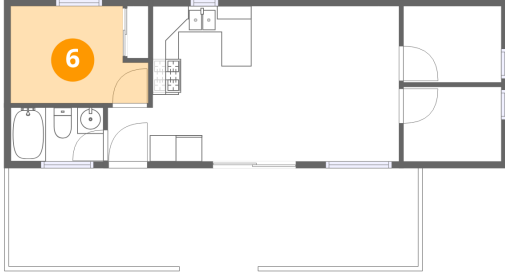

Dimensions: 11'2" x 11'9"
Area: 133 sq. ft
Counted as living area: Yes

Heated: Yes
Finished: Yes
Enclosed: Yes
Contiguous: Yes
Permitted: Yes
Wet space: No
Addition: No
Conversion: No

3 Floor 1 - Porch

Dimensions: 31'1" x 7'5"
Area: 233 sq. ft
Counted as living area: No

Heated: No
Finished: No
Enclosed: No
Contiguous: Yes
Permitted: Yes
Wet space: No
Addition: No
Conversion: No

4 Floor 1 - Bath

Dimensions: 7'0" x 4'1"
Area: 29 sq. ft
Counted as living area: Yes

Heated: Yes
Finished: Yes
Enclosed: Yes
Contiguous: Yes
Permitted: Yes
Wet space: Yes
Addition: No
Conversion: No

5 Floor 1 - Bedroom

Dimensions: 7'5" x 5'8"
Area: 42 sq. ft
Counted as living area: Yes

Heated: Yes
Finished: Yes
Enclosed: Yes
Contiguous: Yes
Permitted: Yes
Wet space: No
Addition: No
Conversion: No

6 Floor 1 - Primary Bedroom

Dimensions: 10'6" x 7'4"
Area: 69 sq. ft
Counted as living area: Yes

Heated: Yes
Finished: Yes
Enclosed: Yes
Contiguous: Yes
Permitted: Yes
Wet space: No
Addition: No
Conversion: No

7 Floor 1 - Kitchen

Dimensions: 10'11" x 11'10"
Area: 102 sq. ft
Counted as living area: Yes