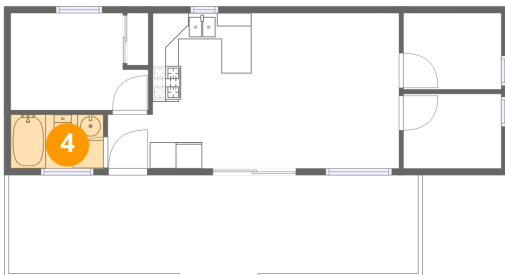

1st floor

Total Area: 440 sq. ft

1st Floor: 440 sq. ft

Excluded: Porch 233 sq. ft, Walls: 50 sq. ft

Property summary

 **1** Floors

 **3** Bedrooms

 **1** Bathrooms

1 Floor 1 - Bedroom

Dimensions: 7'5" x 5'10"
Area: 43 sq. ft
Counted as living area: Yes

Heated: Yes
Finished: Yes
Enclosed: Yes
Contiguous: Yes
Permitted: Yes
Wet space: No
Addition: No
Conversion: No

2 Floor 1 - Living Room

Dimensions: 11'2" x 11'9"
Area: 133 sq. ft
Counted as living area: Yes

Heated: Yes
Finished: Yes
Enclosed: Yes
Contiguous: Yes
Permitted: Yes
Wet space: No
Addition: No
Conversion: No

3 Floor 1 - Porch

Dimensions: 31'1" x 7'5"
Area: 233 sq. ft
Counted as living area: No

Heated: No
Finished: No
Enclosed: No
Contiguous: Yes
Permitted: Yes
Wet space: No
Addition: No
Conversion: No

4 Floor 1 - Bath

Dimensions: 7'0" x 4'1"
Area: 29 sq. ft
Counted as living area: Yes

Heated: Yes
Finished: Yes
Enclosed: Yes
Contiguous: Yes
Permitted: Yes
Wet space: Yes
Addition: No
Conversion: No