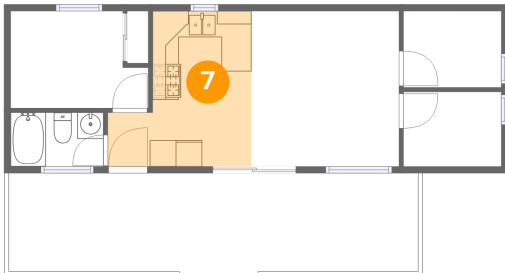

Heated: No
Finished: No
Enclosed: No
Contiguous: Yes
Permitted: Yes
Wet space: No
Addition: No
Conversion: No

4 Floor 1 - Bath

Dimensions: 7'0" x 4'1"
Area: 29 sq. ft
Counted as living area: Yes

Heated: Yes
Finished: Yes
Enclosed: Yes
Contiguous: Yes
Permitted: Yes
Wet space: Yes
Addition: No
Conversion: No

5 Floor 1 - Bedroom

Dimensions: 7'5" x 5'8"
Area: 42 sq. ft
Counted as living area: Yes

Heated: Yes
Finished: Yes
Enclosed: Yes
Contiguous: Yes
Permitted: Yes
Wet space: No
Addition: No
Conversion: No

6 Floor 1 - Primary Bedroom

Dimensions: 10'6" x 7'4"
Area: 69 sq. ft
Counted as living area: Yes

Heated: Yes
Finished: Yes
Enclosed: Yes
Contiguous: Yes
Permitted: Yes
Wet space: No
Addition: No
Conversion: No

7 Floor 1 - Kitchen

Dimensions: 10'11" x 11'10"
Area: 102 sq. ft
Counted as living area: Yes