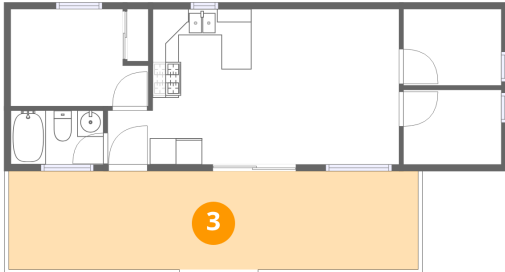

1st floor

Total Area: 440 sq. ft

1st Floor: 440 sq. ft

Excluded: Porch 233 sq. ft, Walls: 50 sq. ft

Property summary

 **1** Floors

 **3** Bedrooms

 **1** Bathrooms

1 Floor 1 - Bedroom

Dimensions: 7'5" x 5'10"
Area: 43 sq. ft
Counted as living area: Yes

Heated: Yes
Finished: Yes
Enclosed: Yes
Contiguous: Yes
Permitted: Yes
Wet space: No
Addition: No
Conversion: No

2 Floor 1 - Living Room

Dimensions: 11'2" x 11'9"
Area: 133 sq. ft
Counted as living area: Yes

Heated: Yes
Finished: Yes
Enclosed: Yes
Contiguous: Yes
Permitted: Yes
Wet space: No
Addition: No
Conversion: No

3 Floor 1 - Porch

Dimensions: 31'1" x 7'5"
Area: 233 sq. ft
Counted as living area: No

Heated: No
Finished: No
Enclosed: No
Contiguous: Yes
Permitted: Yes
Wet space: No
Addition: No
Conversion: No

4 Floor 1 - Bath

Dimensions: 7'0" x 4'1"
Area: 29 sq. ft
Counted as living area: Yes

Heated: Yes
Finished: Yes
Enclosed: Yes
Contiguous: Yes
Permitted: Yes
Wet space: Yes
Addition: No
Conversion: No