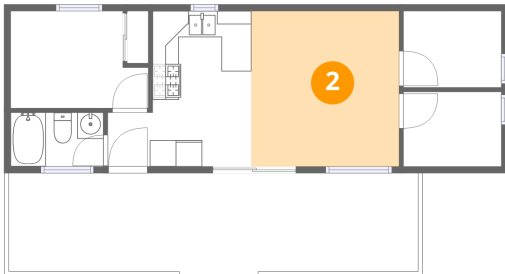

1st floor

Total Area: 440 sq. ft

1st Floor: 440 sq. ft

Excluded: Porch 233 sq. ft, Walls: 50 sq. ft

Property summary

 **1** Floors

 **3** Bedrooms

 **1** Bathrooms

Room dimensions

Floor 1

Total:440sqft

Excluded: 233sqft

#		Dimensions	sqft	Counted as living area
1	Bedroom	7'5" x 5'10"	43 sq. ft	Yes
2	Living Room	11'2" x 11'9"	133 sq. ft	Yes
3	Porch	31'1" x 7'5"	233 sq. ft	No
4	Bath	7'0" x 4'1"	29 sq. ft	Yes
5	Bedroom	7'5" x 5'8"	42 sq. ft	Yes
6	Primary Bedroom	10'6" x 7'4"	69 sq. ft	Yes
7	Kitchen	10'11" x 11'10"	102 sq. ft	Yes

1 Floor 1 - Bedroom

Dimensions: 7'5" x 5'10"
Area: 43 sq. ft
Counted as living area: Yes

Heated: Yes
Finished: Yes
Enclosed: Yes
Contiguous: Yes
Permitted: Yes
Wet space: No
Addition: No
Conversion: No

2 Floor 1 - Living Room

Dimensions: 11'2" x 11'9"
Area: 133 sq. ft
Counted as living area: Yes

Heated: Yes
Finished: Yes
Enclosed: Yes
Contiguous: Yes
Permitted: Yes
Wet space: No
Addition: No
Conversion: No

3 Floor 1 - Porch

Dimensions: 31'1" x 7'5"
Area: 233 sq. ft
Counted as living area: No