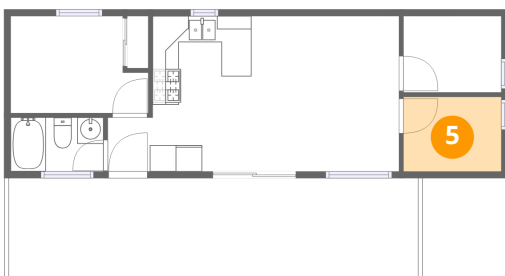

Dimensions: 11'2" x 11'9"
Area: 133 sq. ft
Counted as living area: Yes

Heated: Yes
Finished: Yes
Enclosed: Yes
Contiguous: Yes
Permitted: Yes
Wet space: No
Addition: No
Conversion: No

3 Floor 1 - Porch

Dimensions: 31'1" x 7'5"
Area: 233 sq. ft
Counted as living area: No

Heated: No
Finished: No
Enclosed: No
Contiguous: Yes
Permitted: Yes
Wet space: No
Addition: No
Conversion: No

4 Floor 1 - Bath

Dimensions: 7'0" x 4'1"
Area: 29 sq. ft
Counted as living area: Yes

Heated: Yes
Finished: Yes
Enclosed: Yes
Contiguous: Yes
Permitted: Yes
Wet space: Yes
Addition: No
Conversion: No

5 Floor 1 - Bedroom

Dimensions: 7'5" x 5'8"
Area: 42 sq. ft
Counted as living area: Yes

Heated: Yes
Finished: Yes
Enclosed: Yes
Contiguous: Yes
Permitted: Yes
Wet space: No
Addition: No
Conversion: No

6 Floor 1 - Primary Bedroom