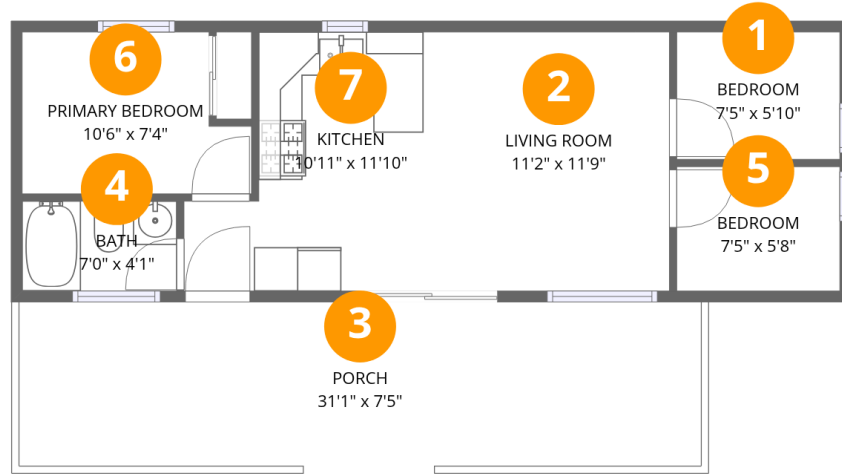

1st floor

Total Area: 440 sq. ft

1st Floor: 440 sq. ft

Excluded: Porch 233 sq. ft, Walls: 50 sq. ft

Property summary

 **1** Floors

 **3** Bedrooms

 **1** Bathrooms

Room dimensions

Floor 1

Total:440sqft

Excluded: 233sqft

#		Dimensions	sqft	Counted as living area
1	Bedroom	7'5" x 5'10"	43 sq. ft	Yes
2	Living Room	11'2" x 11'9"	133 sq. ft	Yes
3	Porch	31'1" x 7'5"	233 sq. ft	No
4	Bath	7'0" x 4'1"	29 sq. ft	Yes
5	Bedroom	7'5" x 5'8"	42 sq. ft	Yes
6	Primary Bedroom	10'6" x 7'4"	69 sq. ft	Yes
7	Kitchen	10'11" x 11'10"	102 sq. ft	Yes

1 Floor 1 - Bedroom

Dimensions: 7'5" x 5'10"
Area: 43 sq. ft
Counted as living area: Yes

Heated: Yes
Finished: Yes
Enclosed: Yes
Contiguous: Yes
Permitted: Yes
Wet space: No
Addition: No
Conversion: No

2 Floor 1 - Living Room

5 Floor 1 - Bedroom

Dimensions: 7'5" x 5'8"
Area: 42 sq. ft
Counted as living area: Yes

Heated: Yes
Finished: Yes
Enclosed: Yes
Contiguous: Yes
Permitted: Yes
Wet space: No
Addition: No
Conversion: No

6 Floor 1 - Primary Bedroom