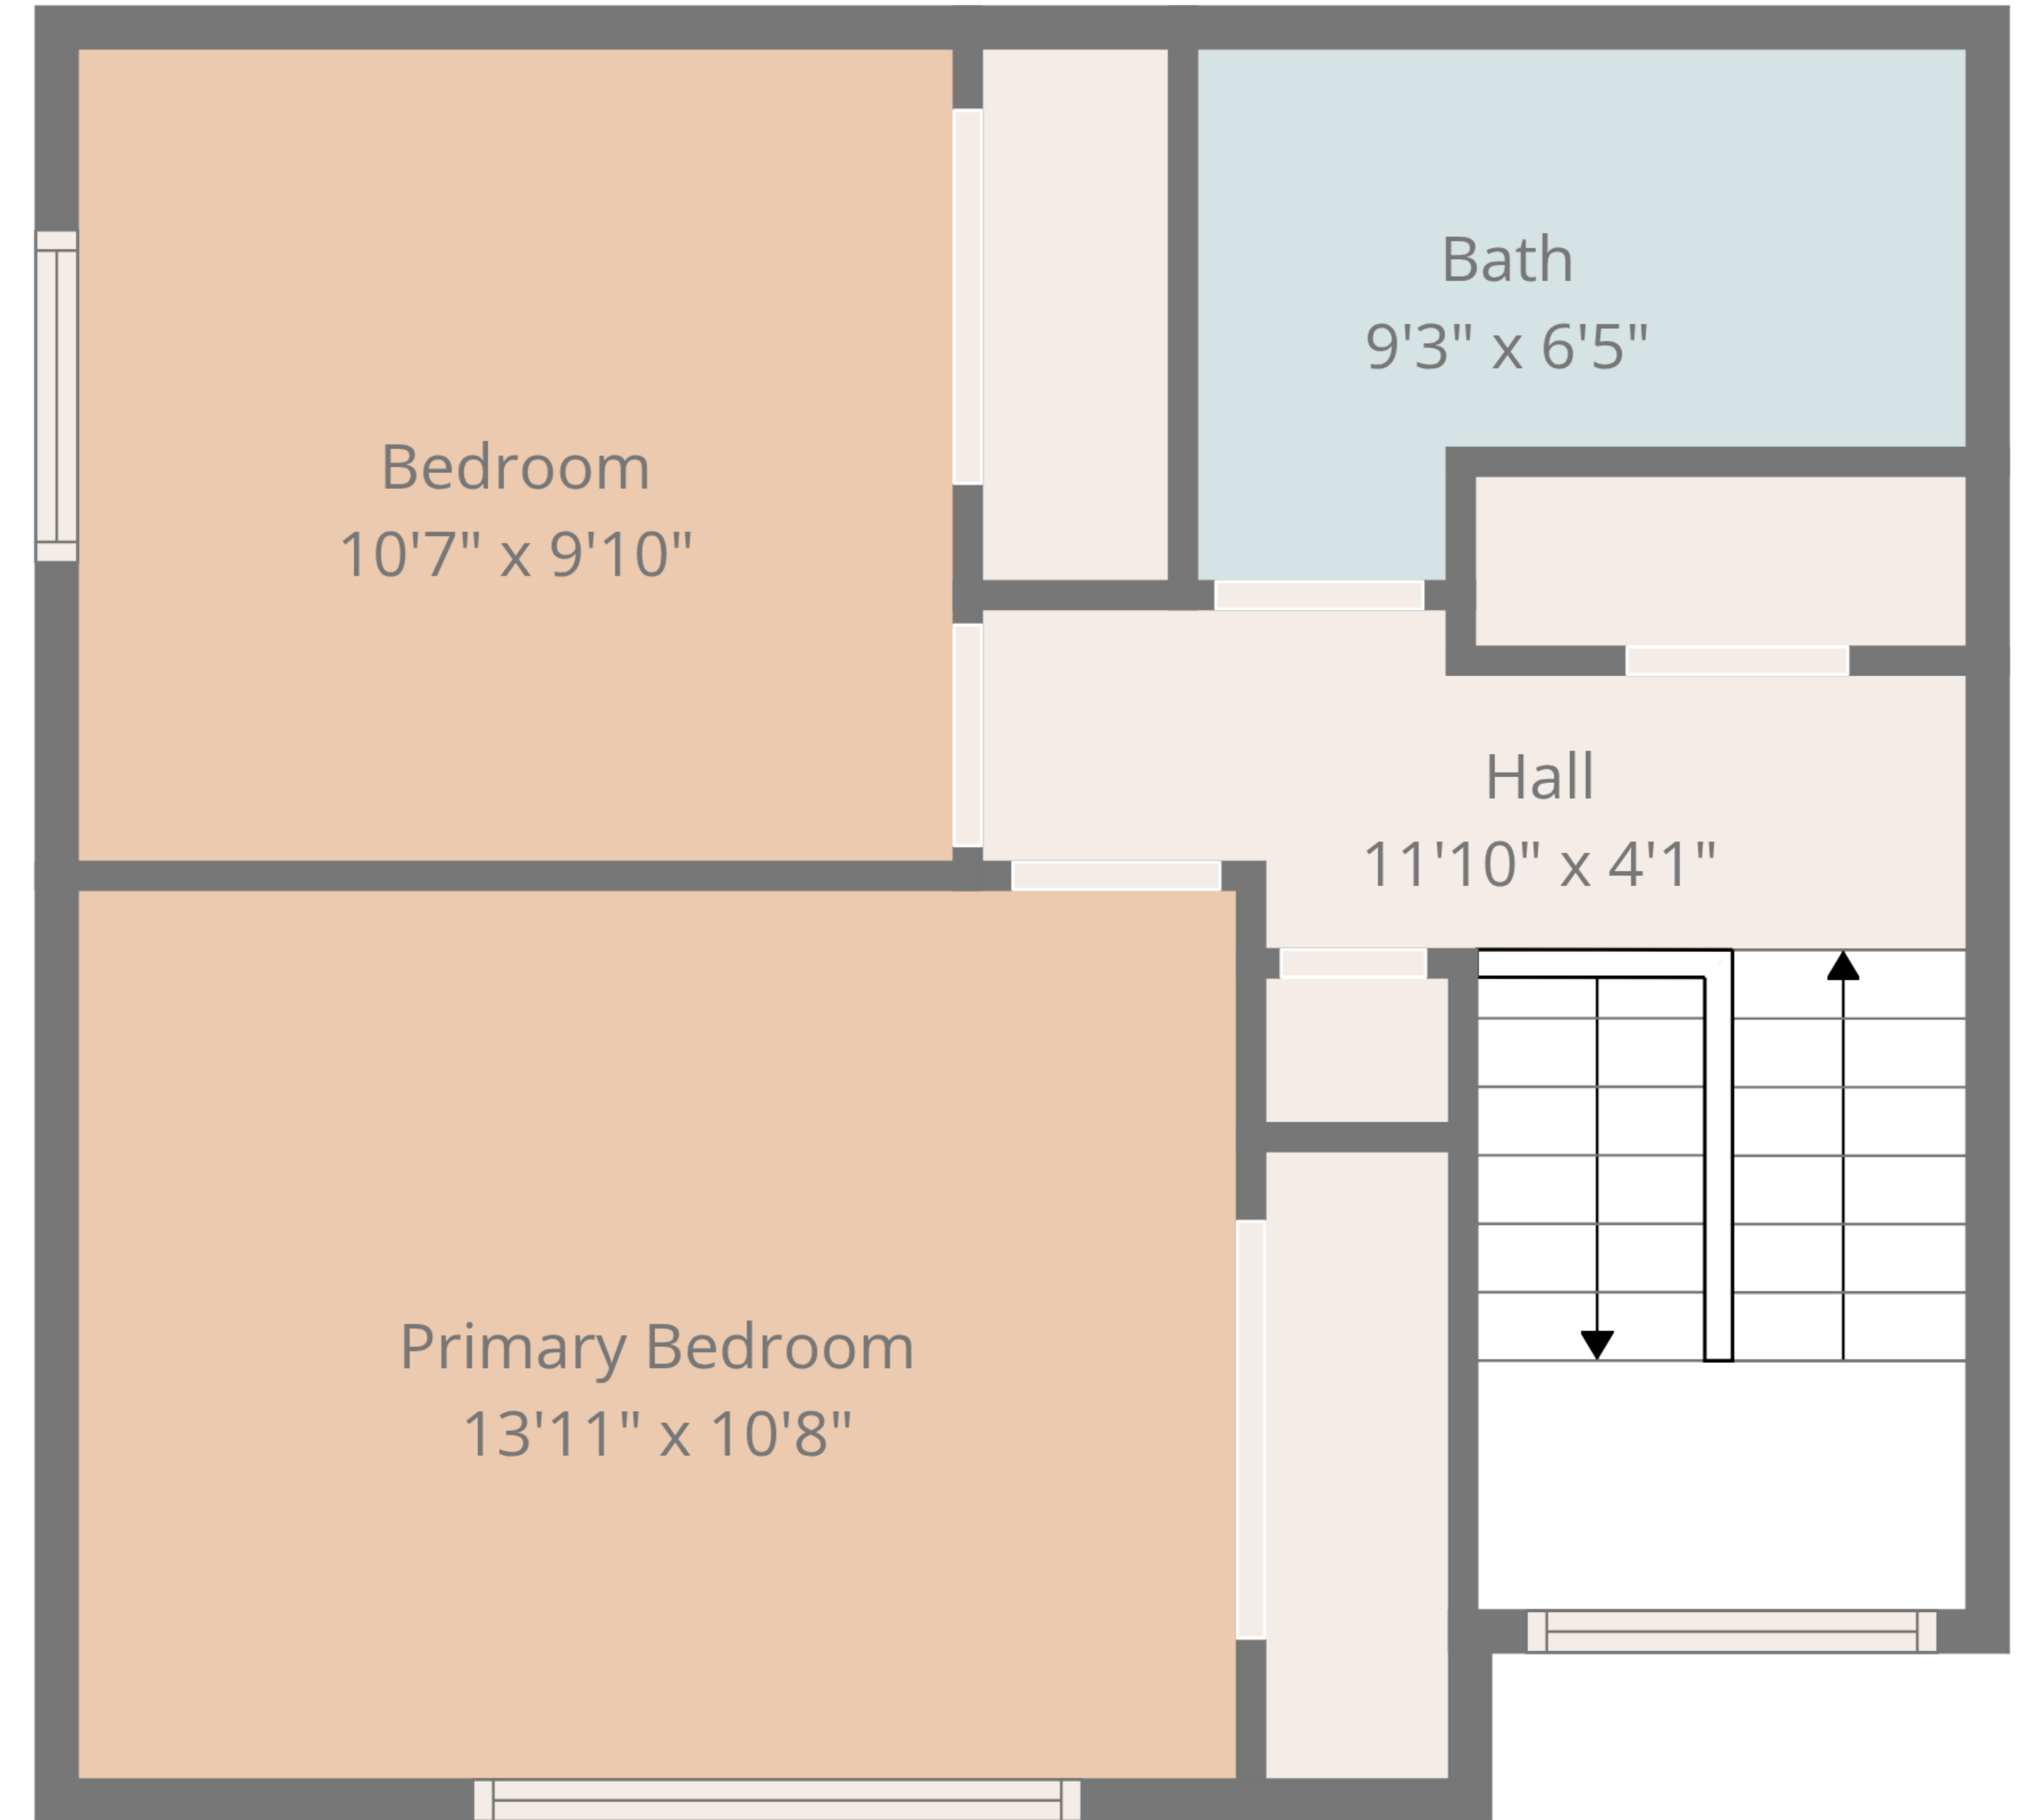

TOTAL: 891 sq. ft

1st floor: 429 sq. ft, 2nd floor: 462 sq. ft

EXCLUDED AREAS: WALLS: 75 sq. ft

TOTAL: 891 sq. ft

1st floor: 429 sq. ft, 2nd floor: 462 sq. ft

EXCLUDED AREAS: WALLS: 75 sq. ft

1st Floor

2nd Floor

TOTAL: 891 sq. ft
 1st floor: 429 sq. ft, 2nd floor: 462 sq. ft
 EXCLUDED AREAS: WALLS: 75 sq. ft