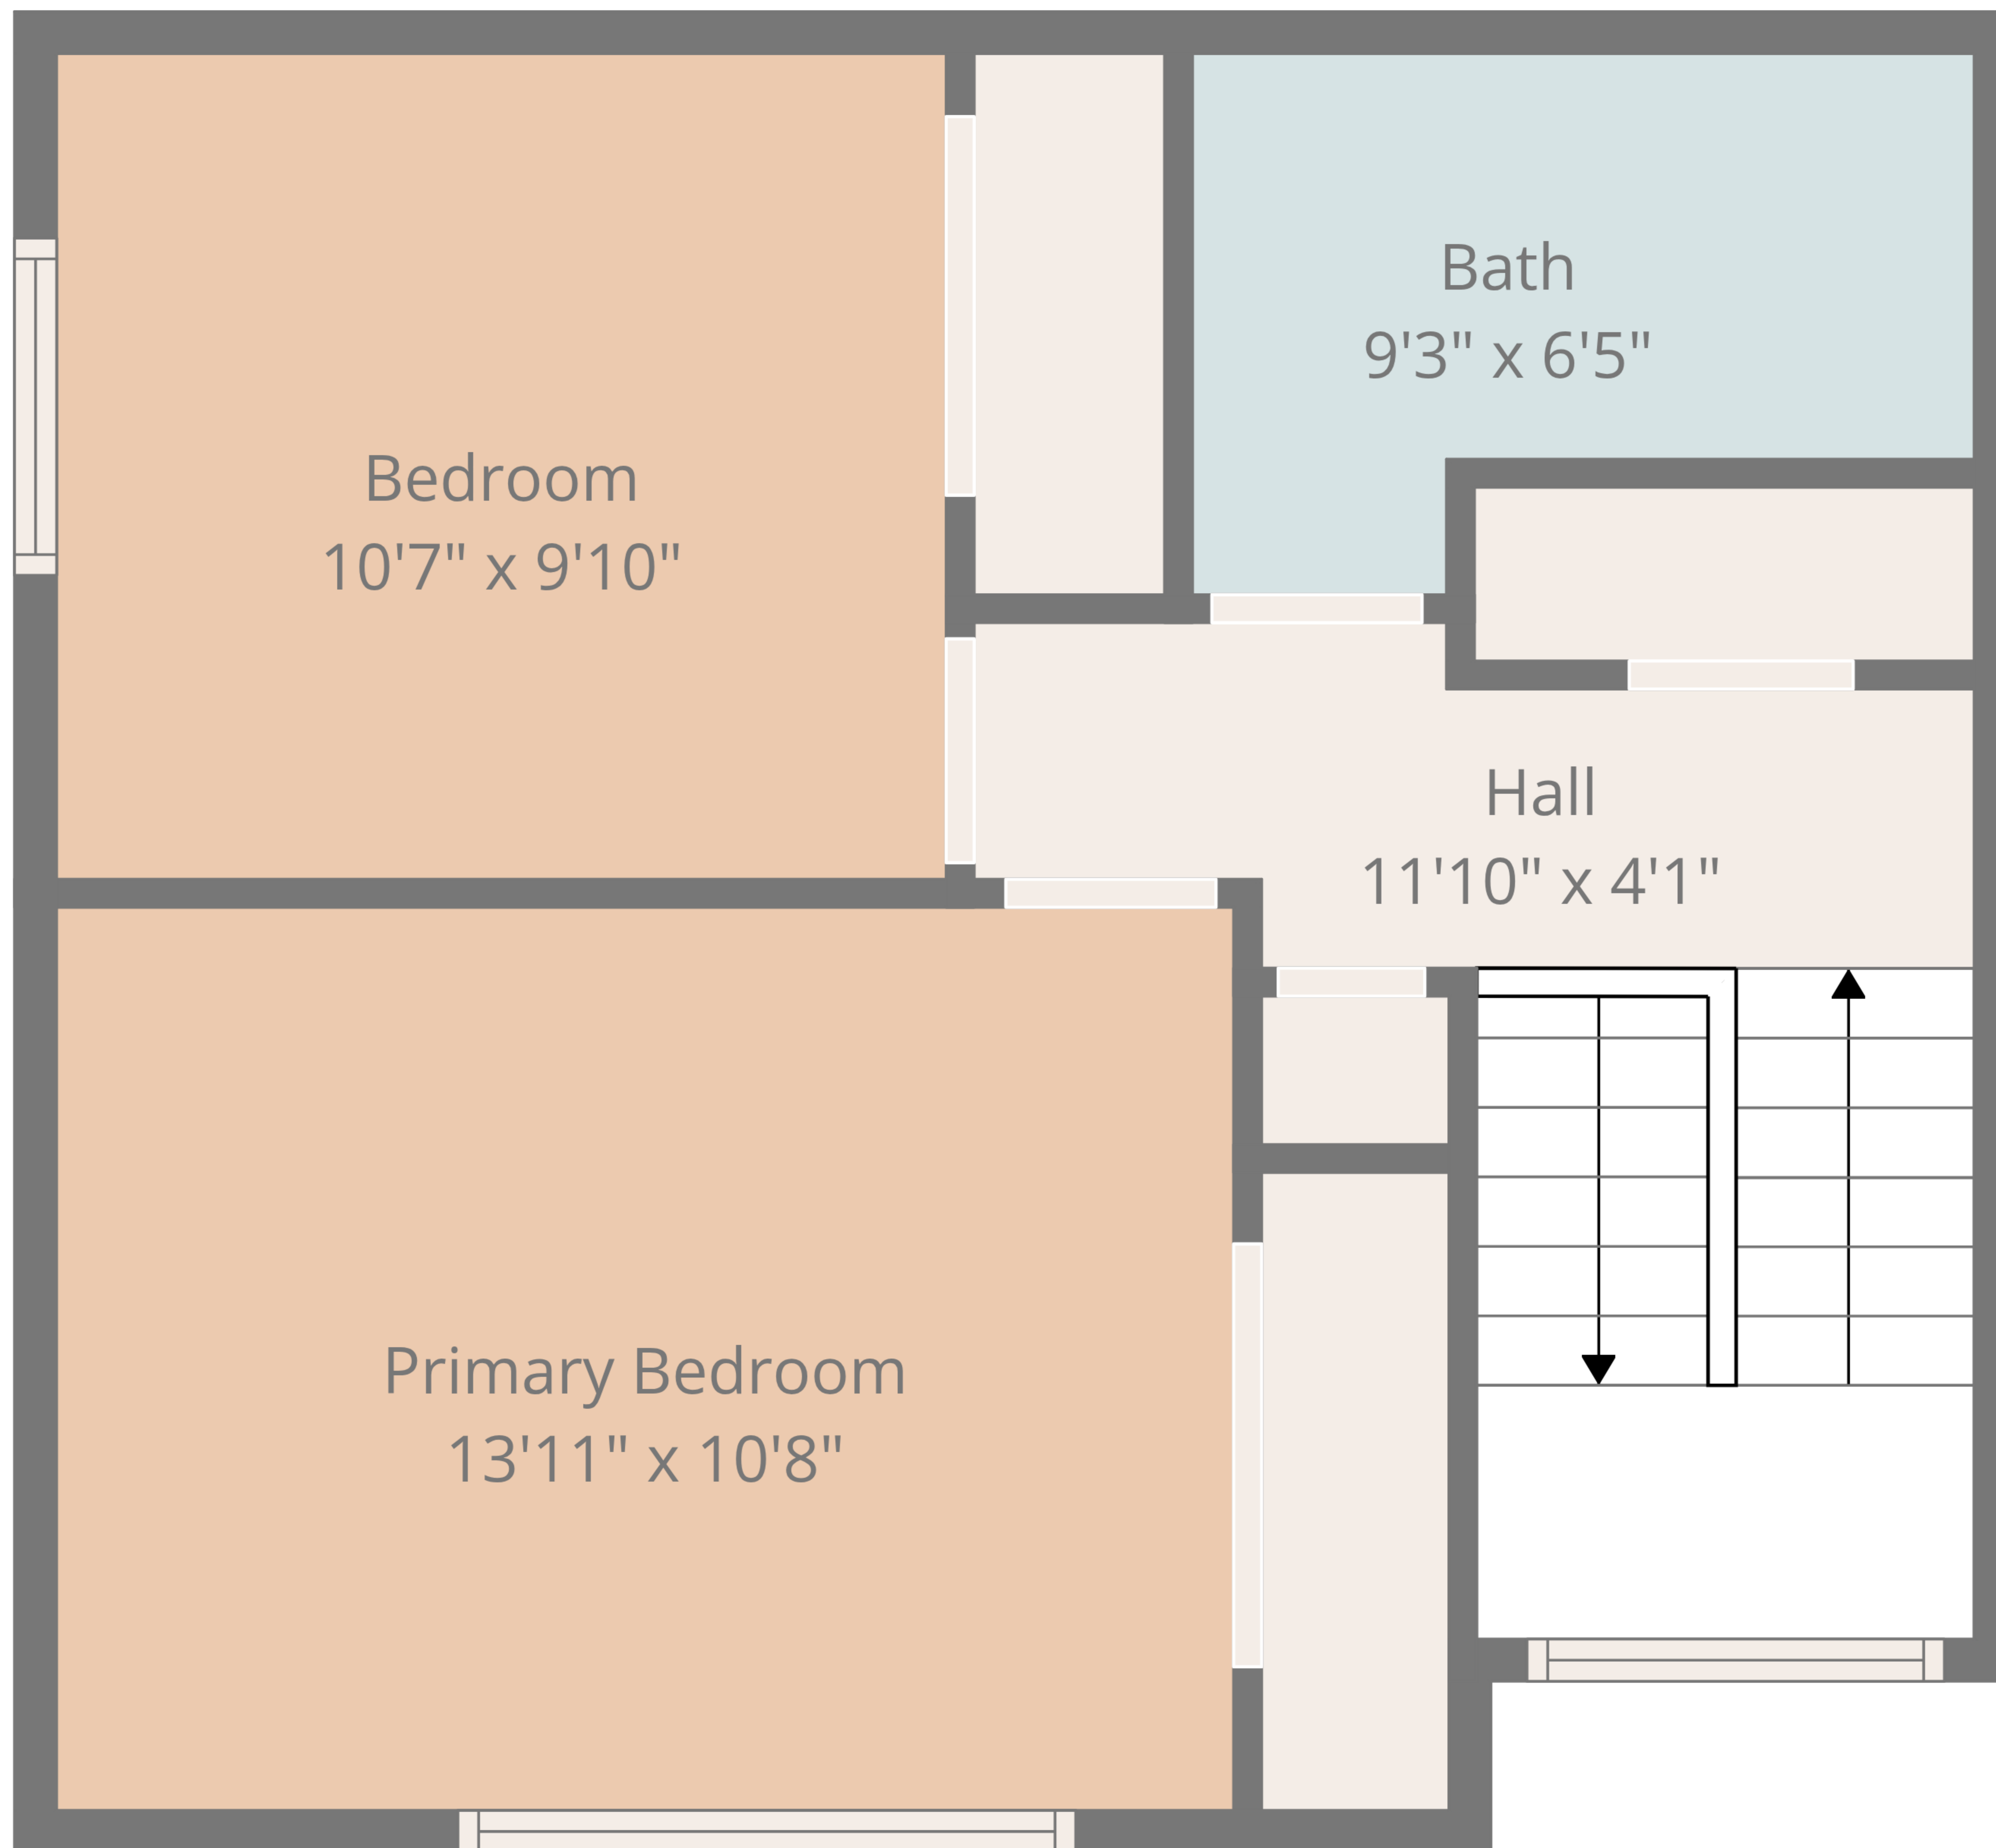

TOTAL: 891 sq. ft

1st floor: 429 sq. ft, 2nd floor: 462 sq. ft

EXCLUDED AREAS: WALLS: 75 sq. ft

TOTAL: 891 sq. ft

1st floor: 429 sq. ft, 2nd floor: 462 sq. ft

EXCLUDED AREAS: WALLS: 75 sq. ft

1st Floor

2nd Floor

TOTAL: 891 sq. ft
 1st floor: 429 sq. ft, 2nd floor: 462 sq. ft
 EXCLUDED AREAS: WALLS: 75 sq. ft