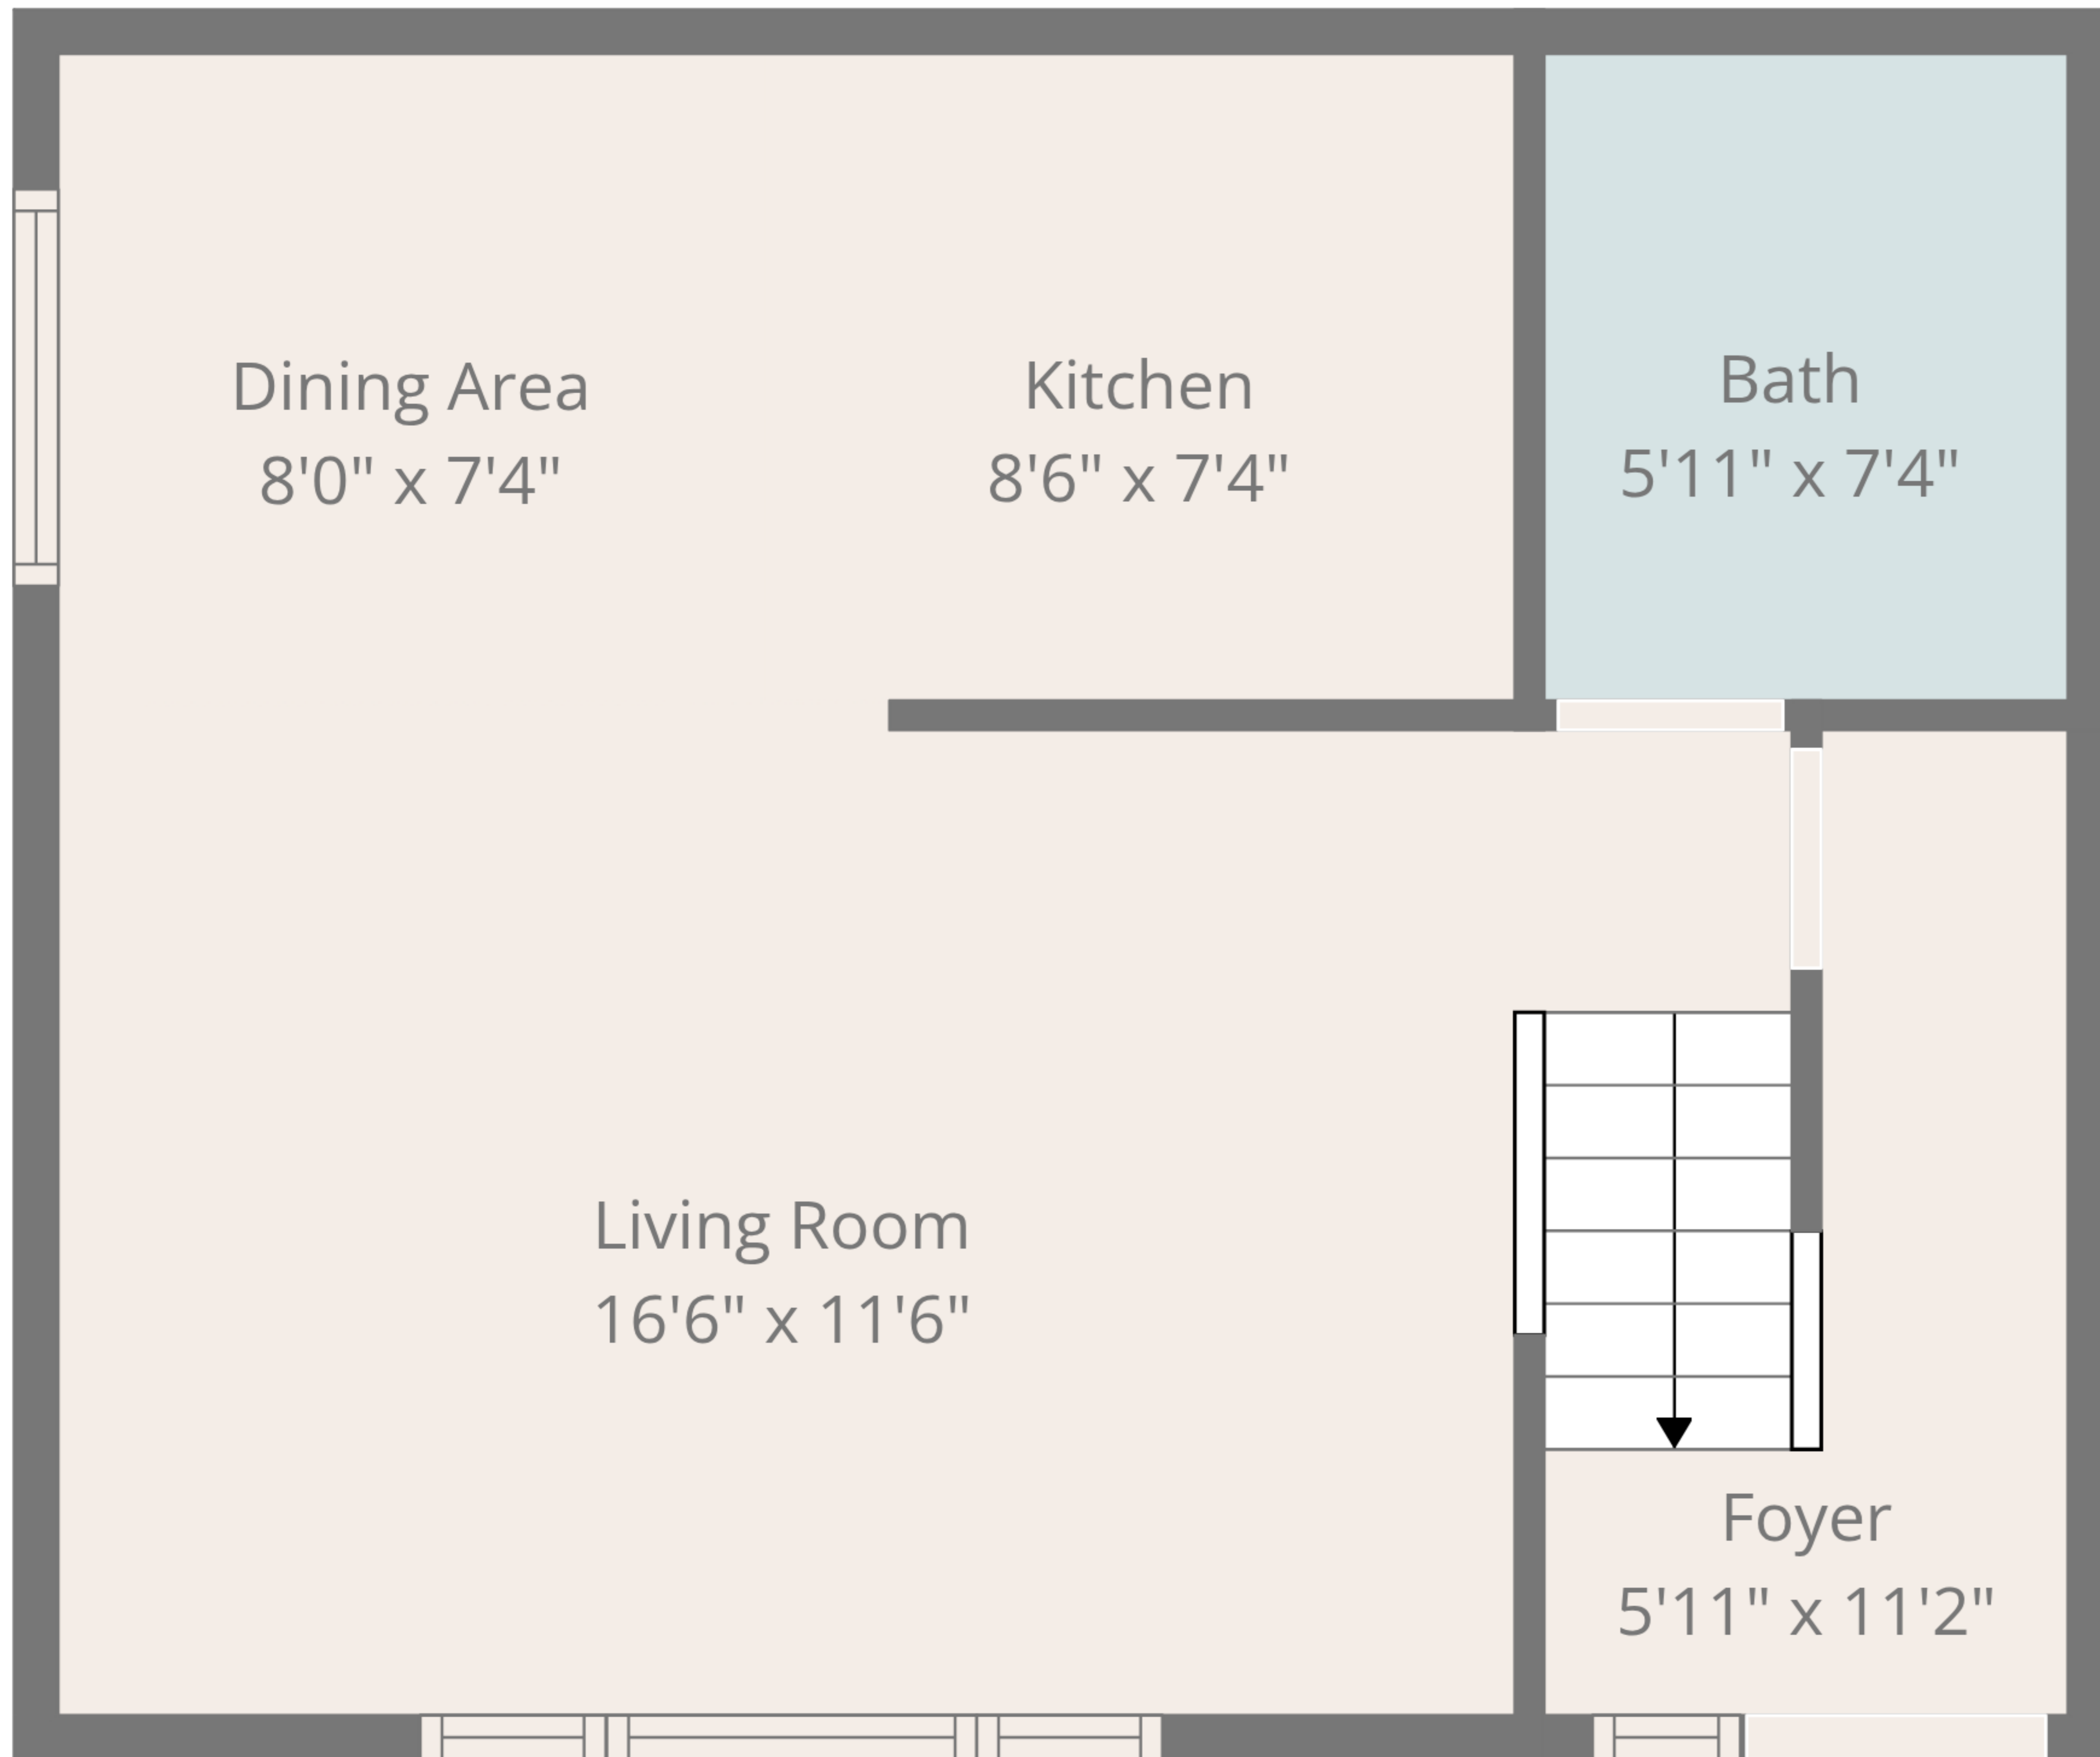

TOTAL: 891 sq. ft

1st floor: 429 sq. ft, 2nd floor: 462 sq. ft

EXCLUDED AREAS: WALLS: 75 sq. ft

TOTAL: 891 sq. ft

1st floor: 429 sq. ft, 2nd floor: 462 sq. ft

EXCLUDED AREAS: WALLS: 75 sq. ft

1st Floor

2nd Floor

TOTAL: 891 sq. ft
 1st floor: 429 sq. ft, 2nd floor: 462 sq. ft
 EXCLUDED AREAS: WALLS: 75 sq. ft