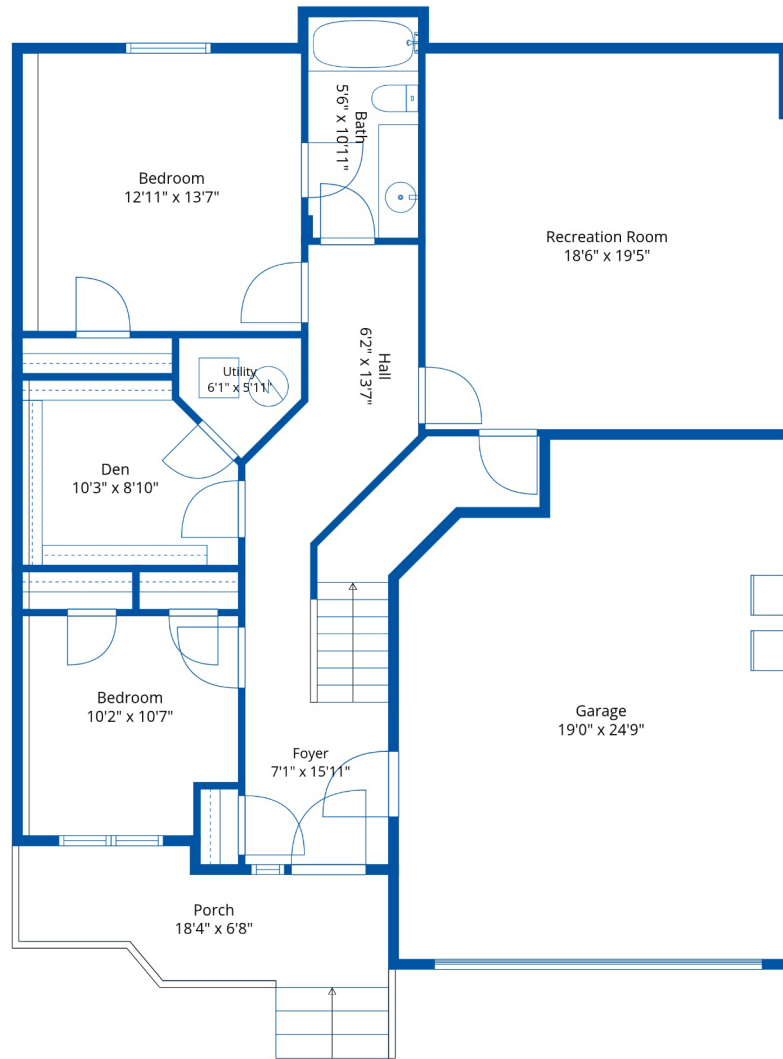

## Estimated Areas:

Below Main: 1170 sq. ft  
Main Floor: 1584 sq. ft  
Total: 2754 Sq. Ft

## Estimated Areas:

Below Main: 1170 sq. ft  
Main Floor: 1584 sq. ft  
**Total: 2754 Sq. Ft**