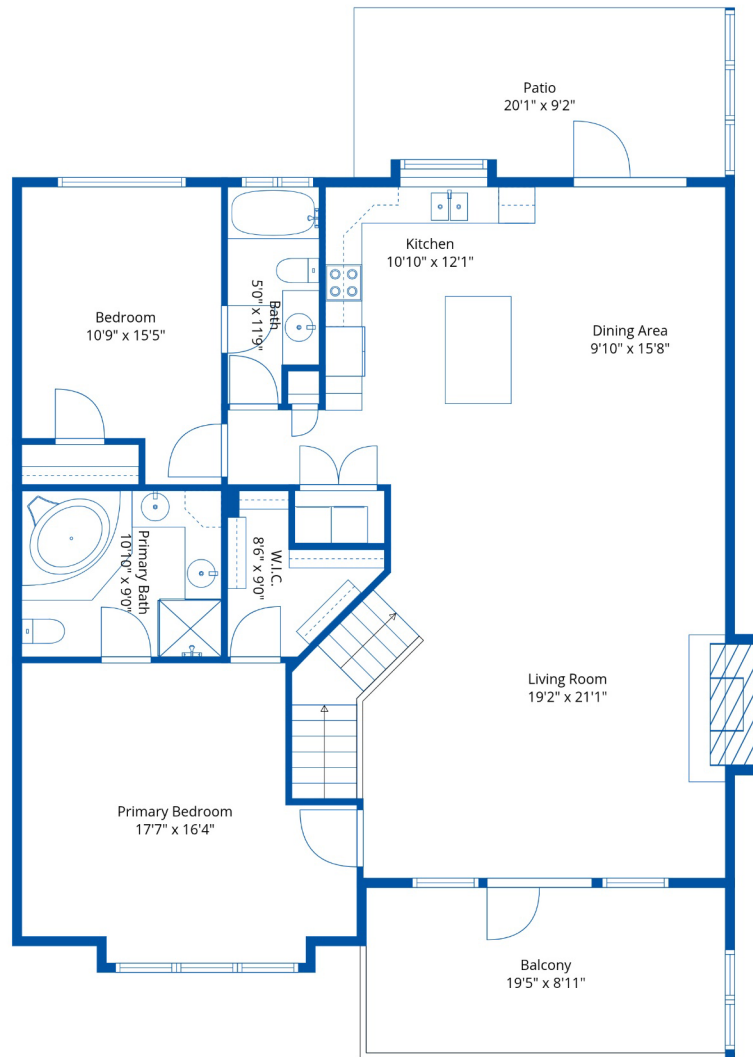

## Estimated Areas:

Below Main: 1170 sq. ft  
Main Floor: 1584 sq. ft  
Total: 2754 Sq. Ft

## Estimated Areas:

Below Main: 1170 sq. ft  
Main Floor: 1584 sq. ft  
**Total: 2754 Sq. Ft**