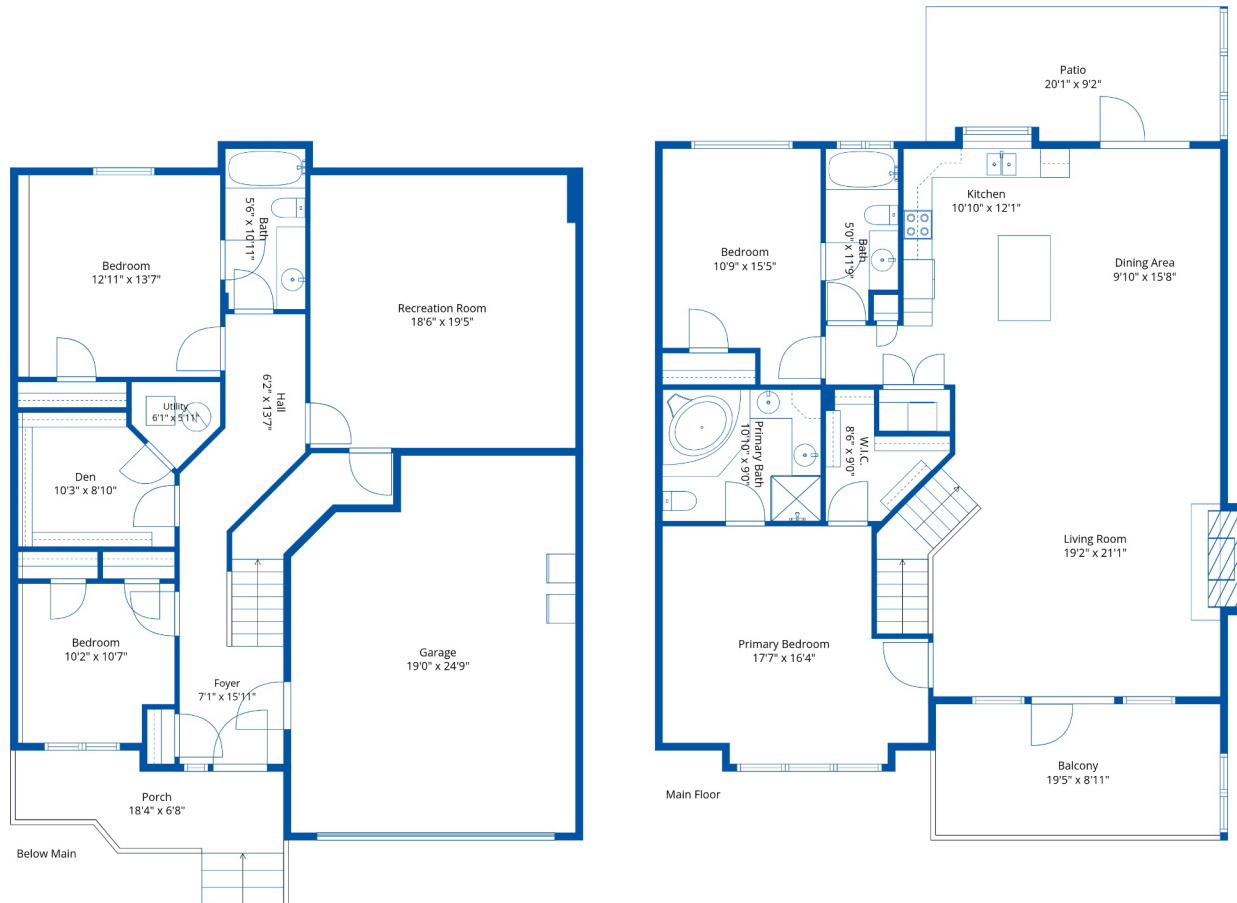

## Estimated Areas:

Below Main: 1170 sq. ft  
Main Floor: 1584 sq. ft  
Total: 2754 Sq. Ft

## Estimated Areas:

Below Main: 1170 sq. ft  
Main Floor: 1584 sq. ft  
**Total: 2754 Sq. Ft**