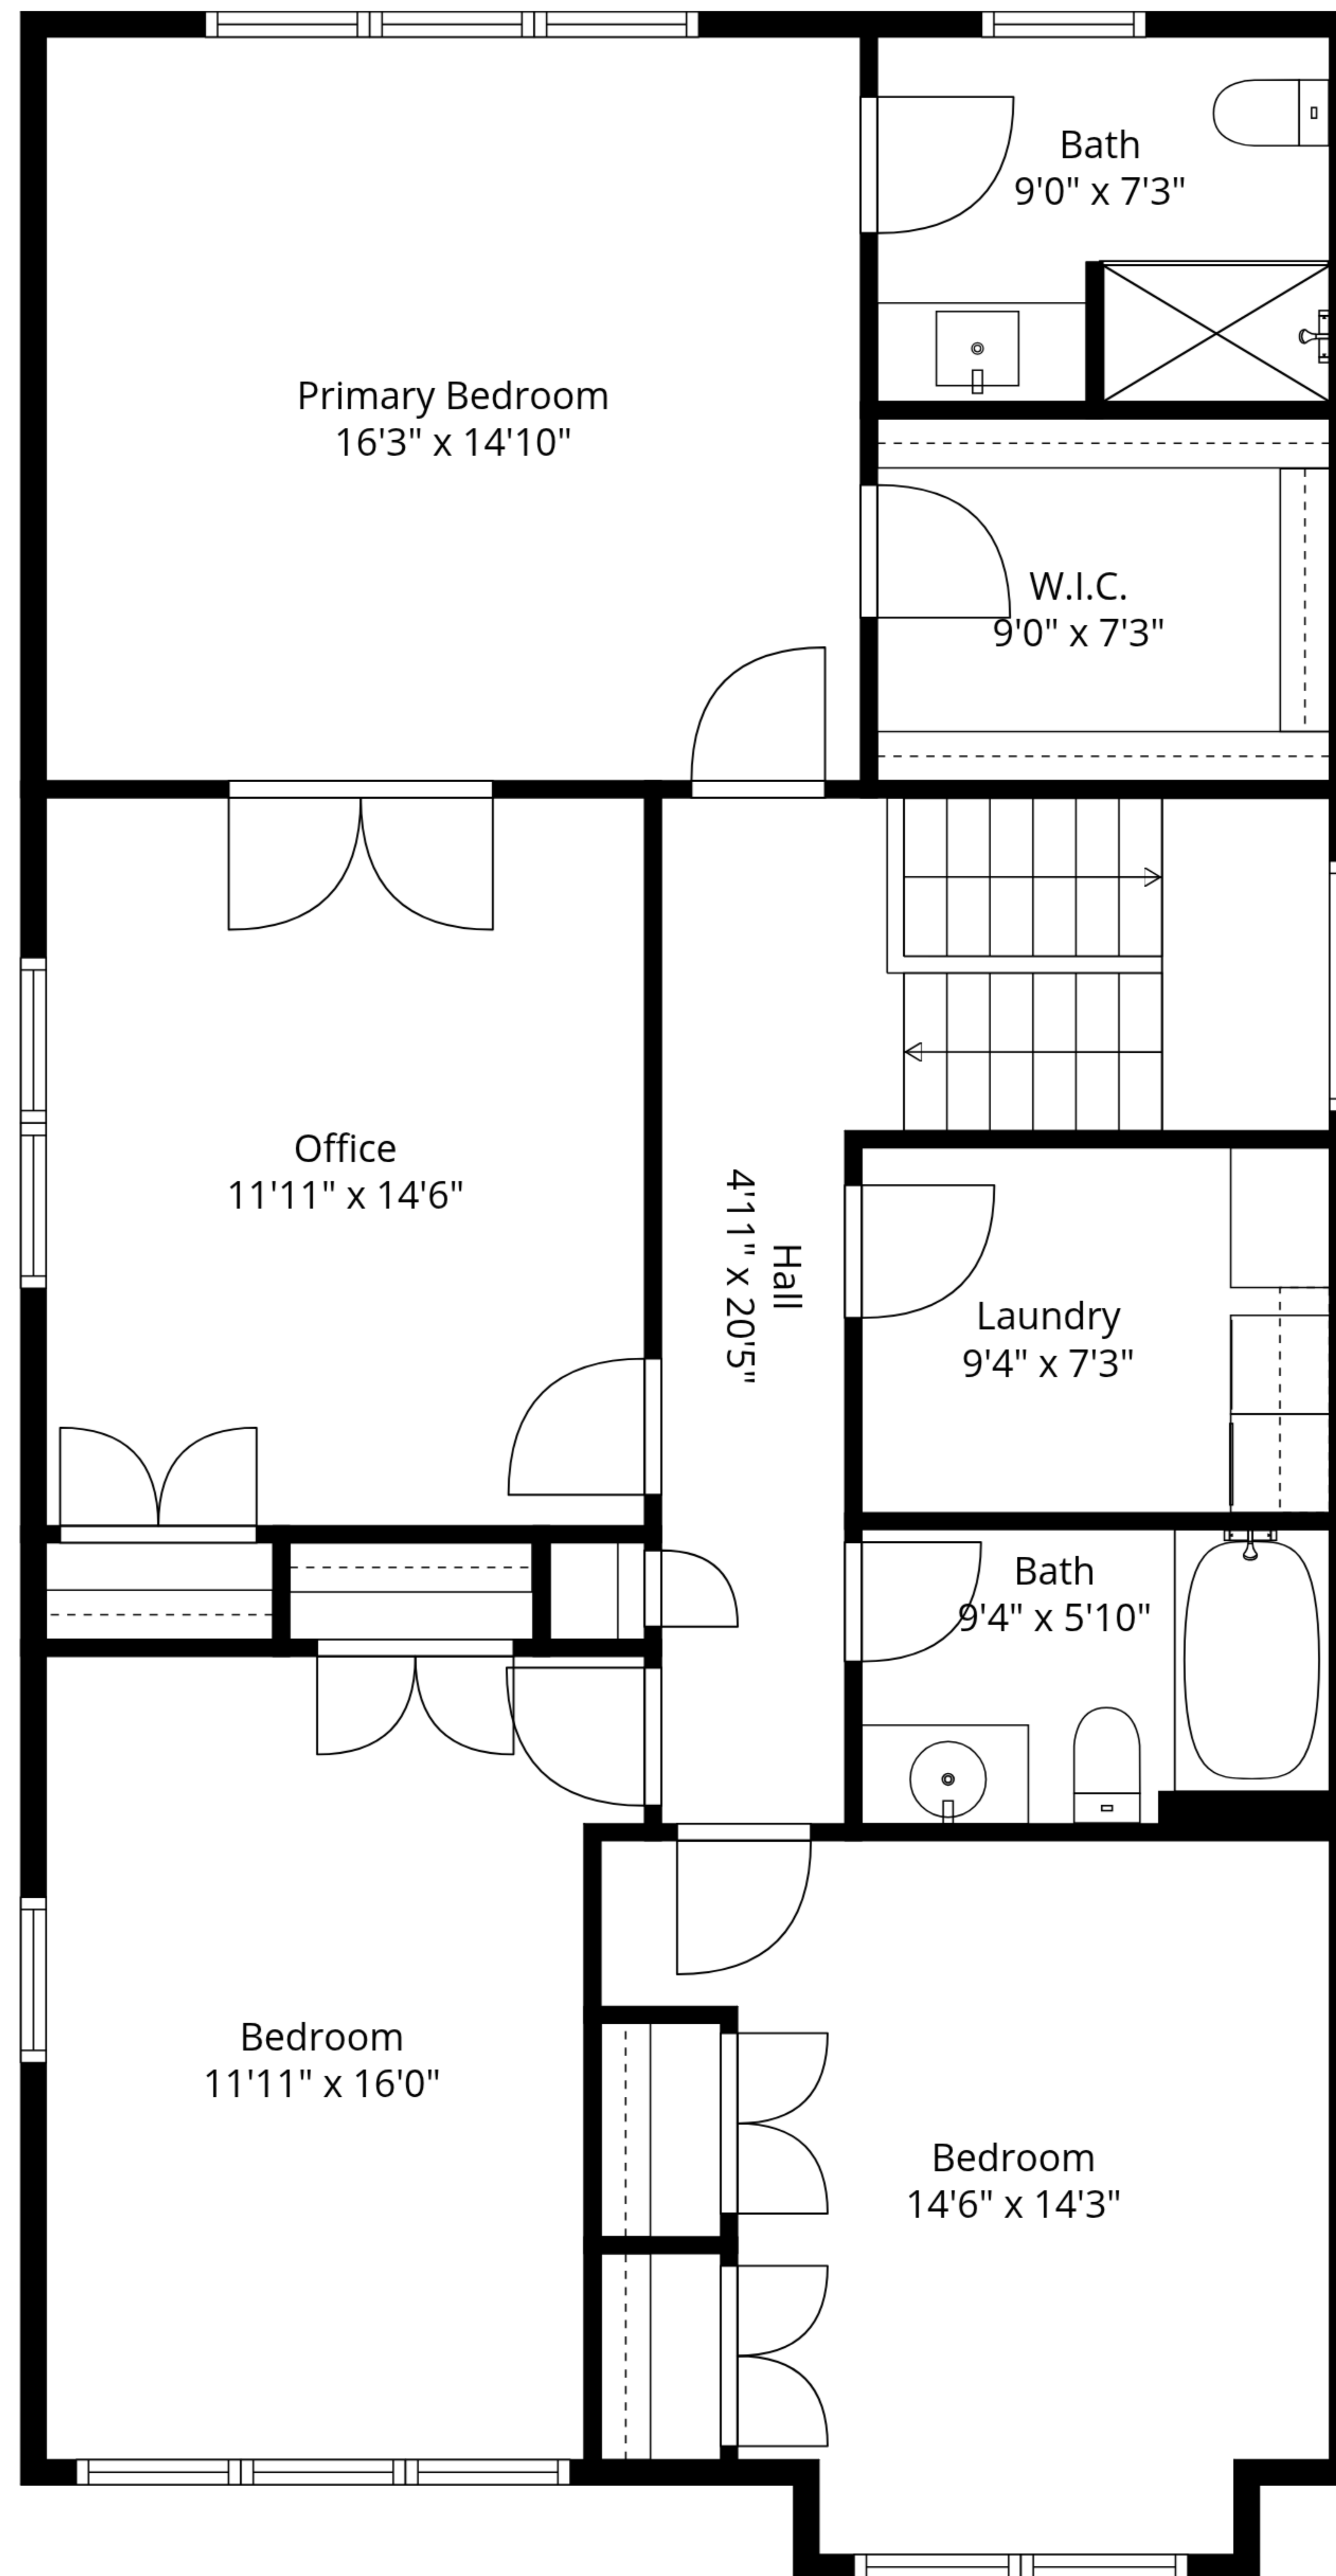

**TOTAL: 2276 sq. ft**

1st floor: 1025 sq. ft, 2nd floor: 1251 sq. ft

EXCLUDED AREAS: GARAGE: 272 sq. ft, COVERED DECK: 167 sq. ft, WALLS: 176 sq. ft

Measurements Are Approximate - Deemed Highly Reliable But Not Guaranteed

1st Floor

2nd Floor

**TOTAL: 2276 sq. ft**

1st floor: 1025 sq. ft, 2nd floor: 1251 sq. ft

EXCLUDED AREAS: GARAGE: 272 sq. ft, COVERED DECK: 167 sq. ft, WALLS: 176 sq. ft

Measurements Are Approximate - Deemed Highly Reliable But Not Guaranteed