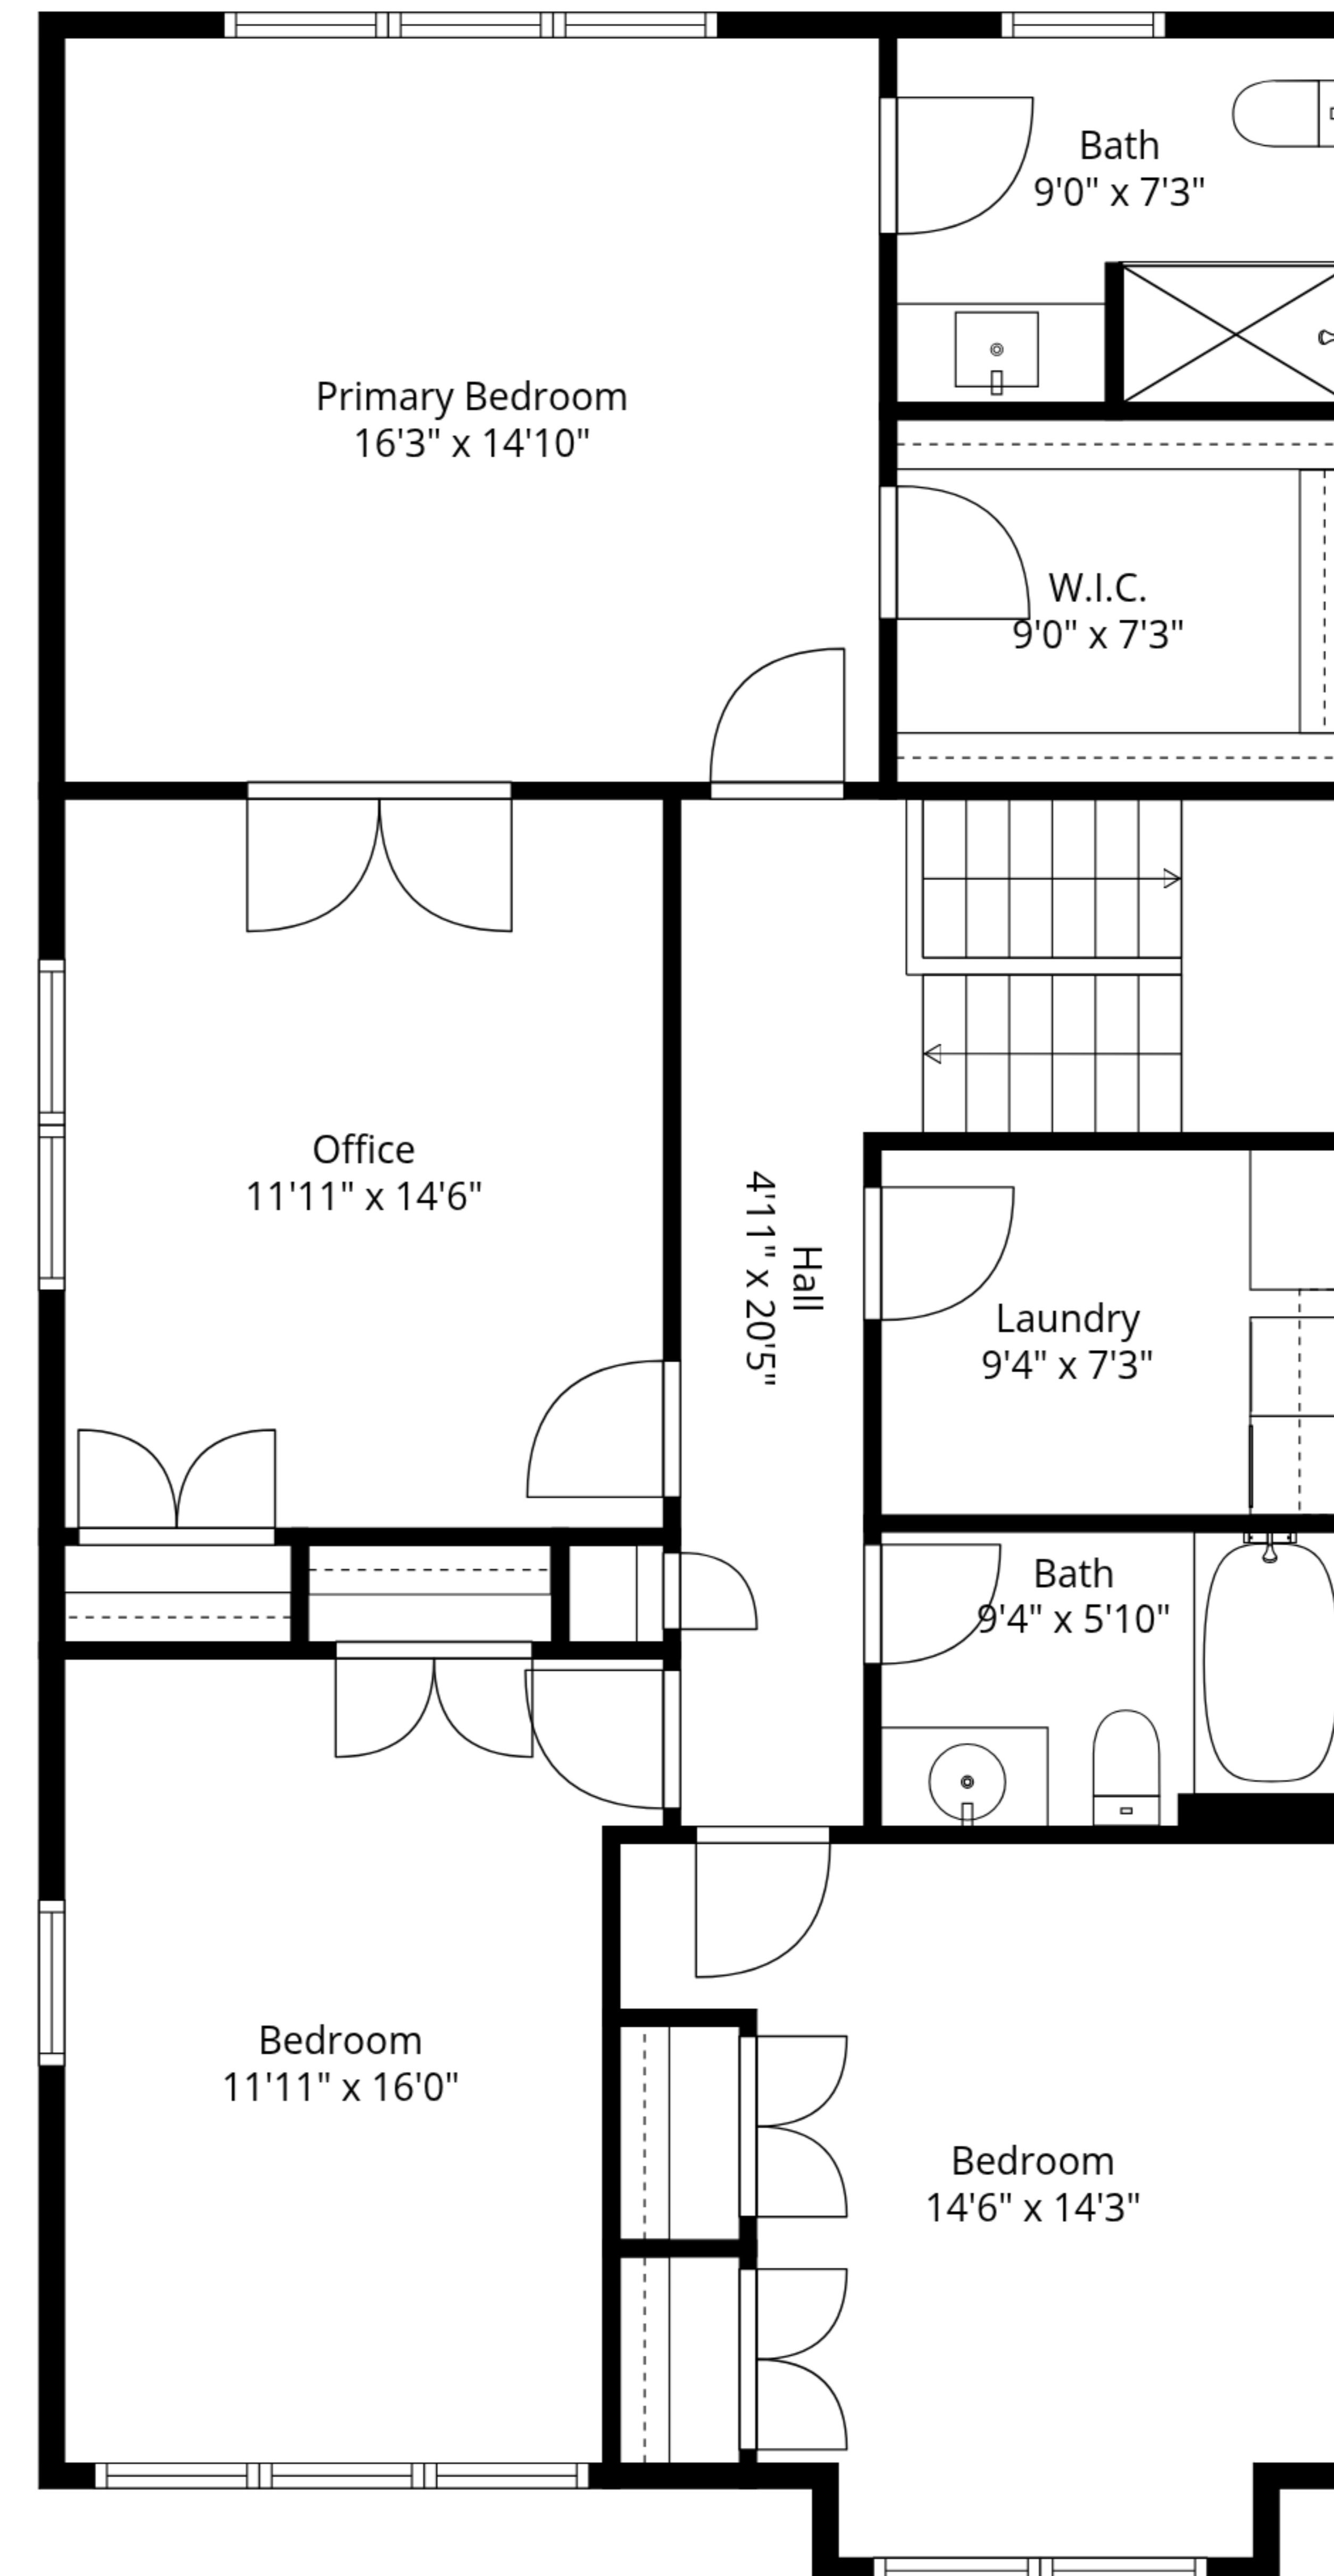

**TOTAL: 2276 sq. ft**

1st floor: 1025 sq. ft, 2nd floor: 1251 sq. ft

EXCLUDED AREAS: GARAGE: 272 sq. ft, COVERED DECK: 167 sq. ft, WALLS: 176 sq. ft

Measurements Are Approximate - Deemed Highly Reliable But Not Guaranteed

1st Floor

2nd Floor

**TOTAL: 2276 sq. ft**

1st floor: 1025 sq. ft, 2nd floor: 1251 sq. ft

EXCLUDED AREAS: GARAGE: 272 sq. ft, COVERED DECK: 167 sq. ft, WALLS: 176 sq. ft

Measurements Are Approximate - Deemed Highly Reliable But Not Guaranteed