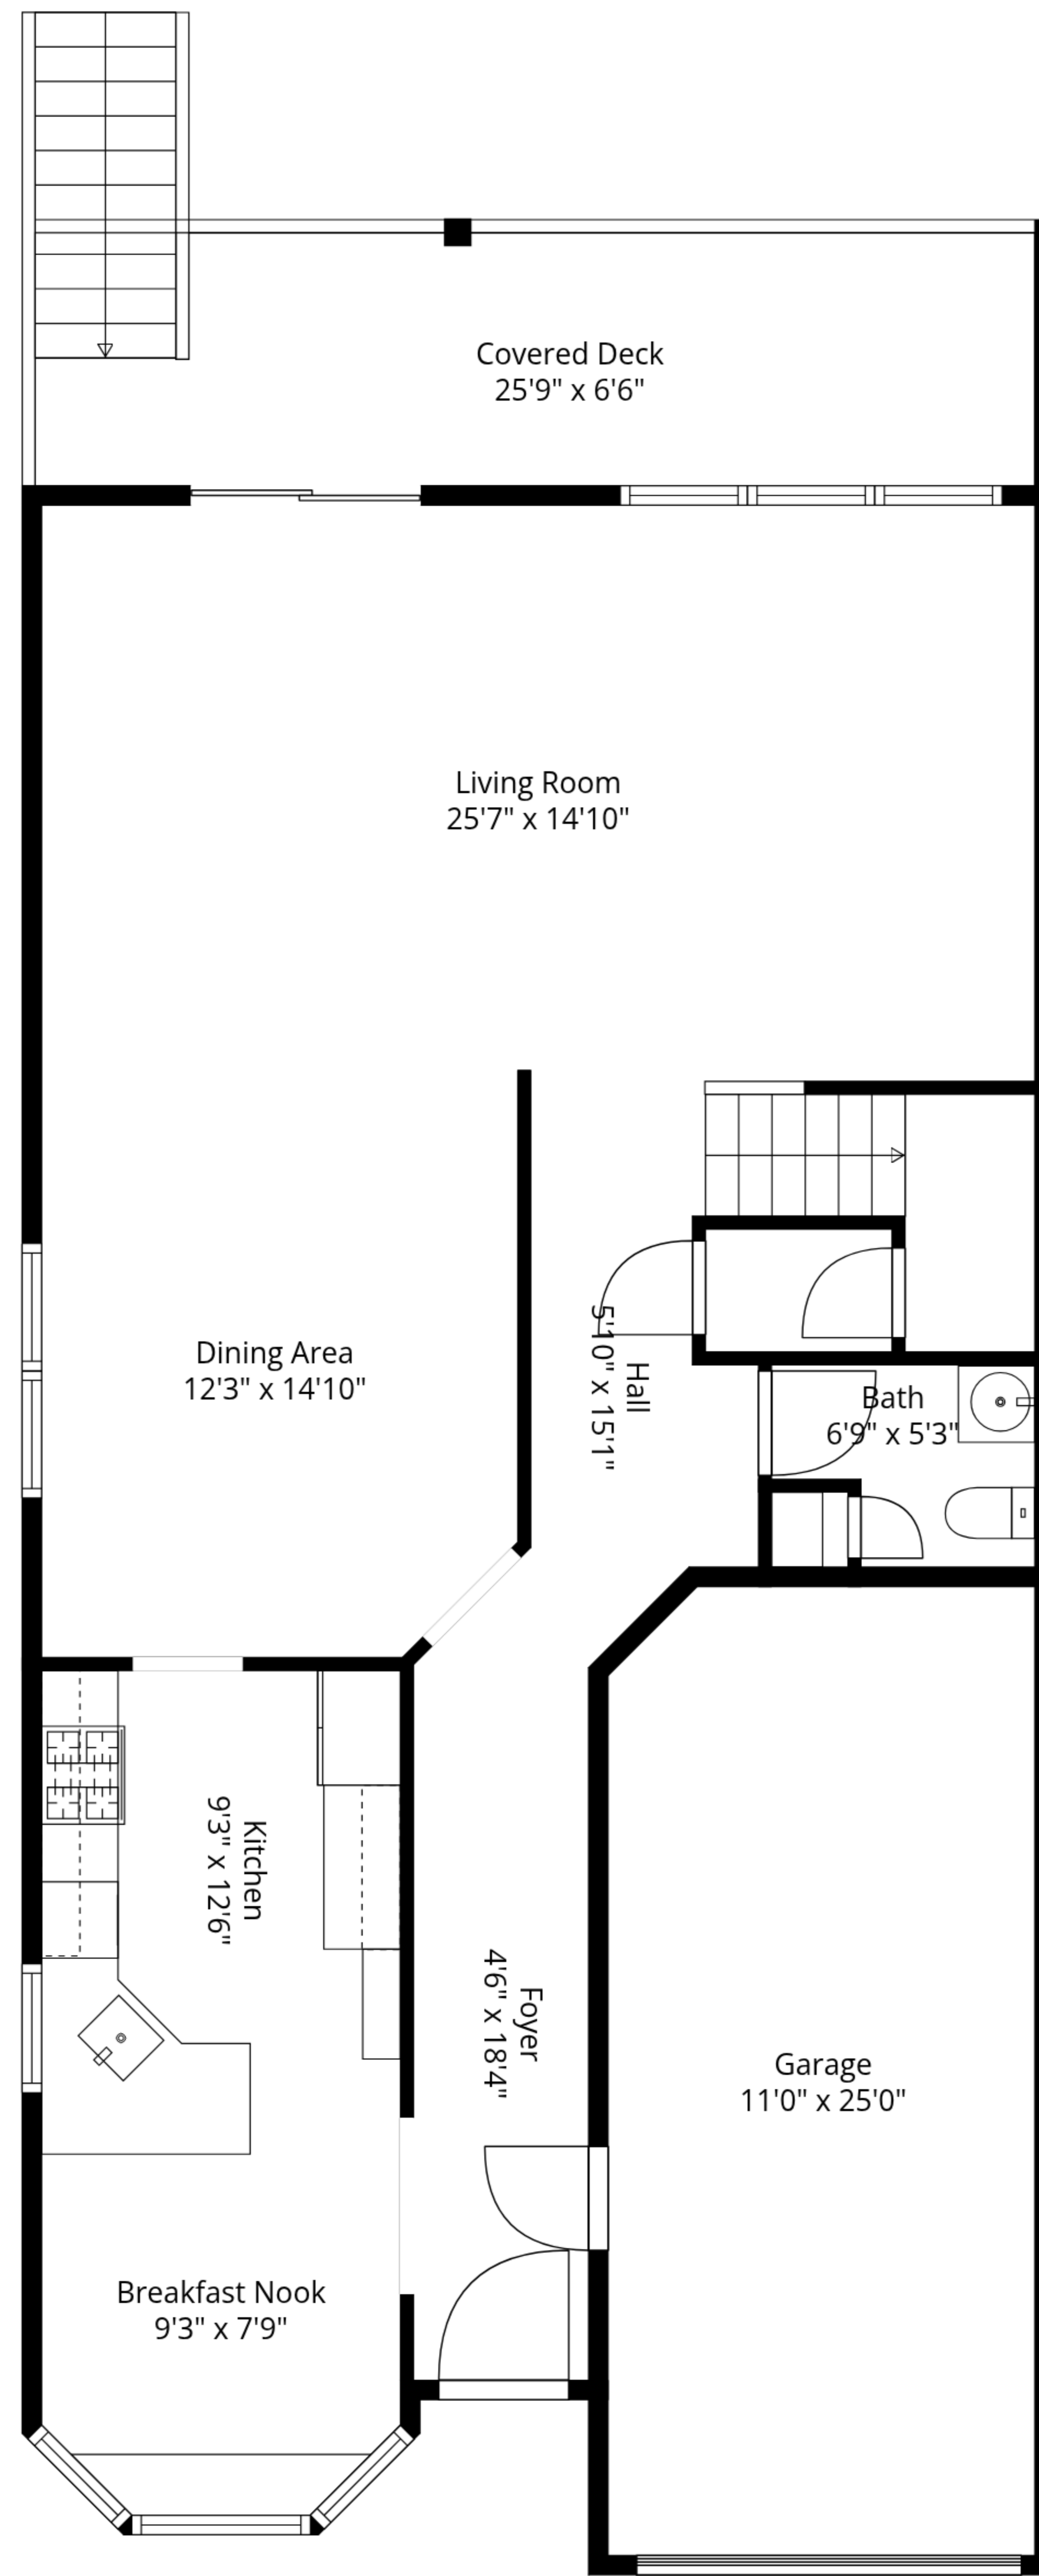

**TOTAL: 2276 sq. ft**

1st floor: 1025 sq. ft, 2nd floor: 1251 sq. ft

EXCLUDED AREAS: GARAGE: 272 sq. ft, COVERED DECK: 167 sq. ft, WALLS: 176 sq. ft

Measurements Are Approximate - Deemed Highly Reliable But Not Guaranteed

1st Floor

2nd Floor

**TOTAL: 2276 sq. ft**

1st floor: 1025 sq. ft, 2nd floor: 1251 sq. ft

EXCLUDED AREAS: GARAGE: 272 sq. ft, COVERED DECK: 167 sq. ft, WALLS: 176 sq. ft

Measurements Are Approximate - Deemed Highly Reliable But Not Guaranteed