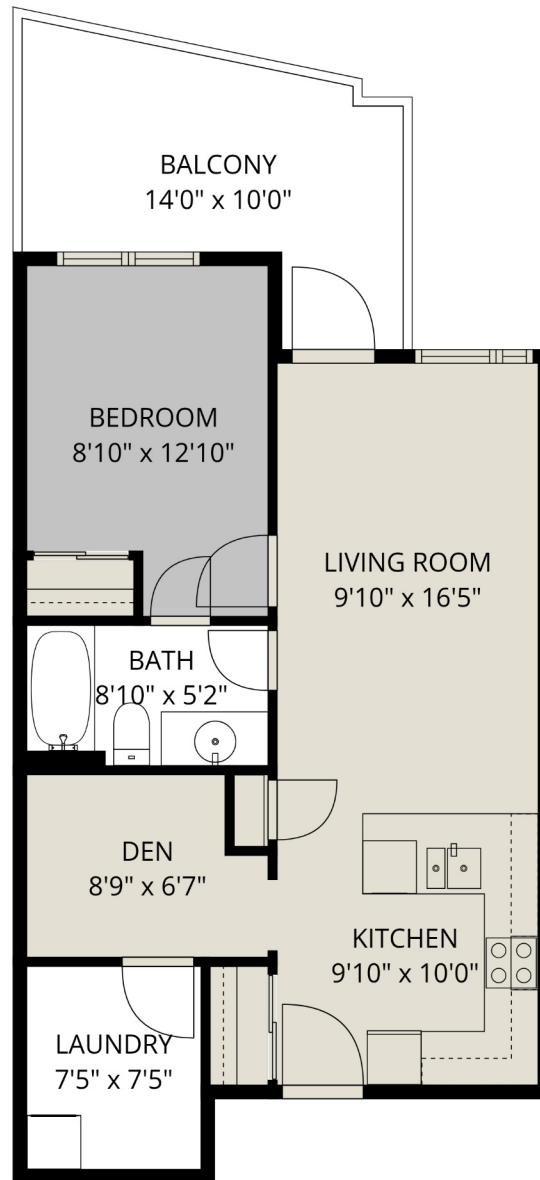

415-45389 Chehalis Dr

The Kentala Team
778-684-2334
kentala.team@gmail.com

Estimated Areas:

Main Floor: 613 sq. ft
Total: 613 Sq. Ft