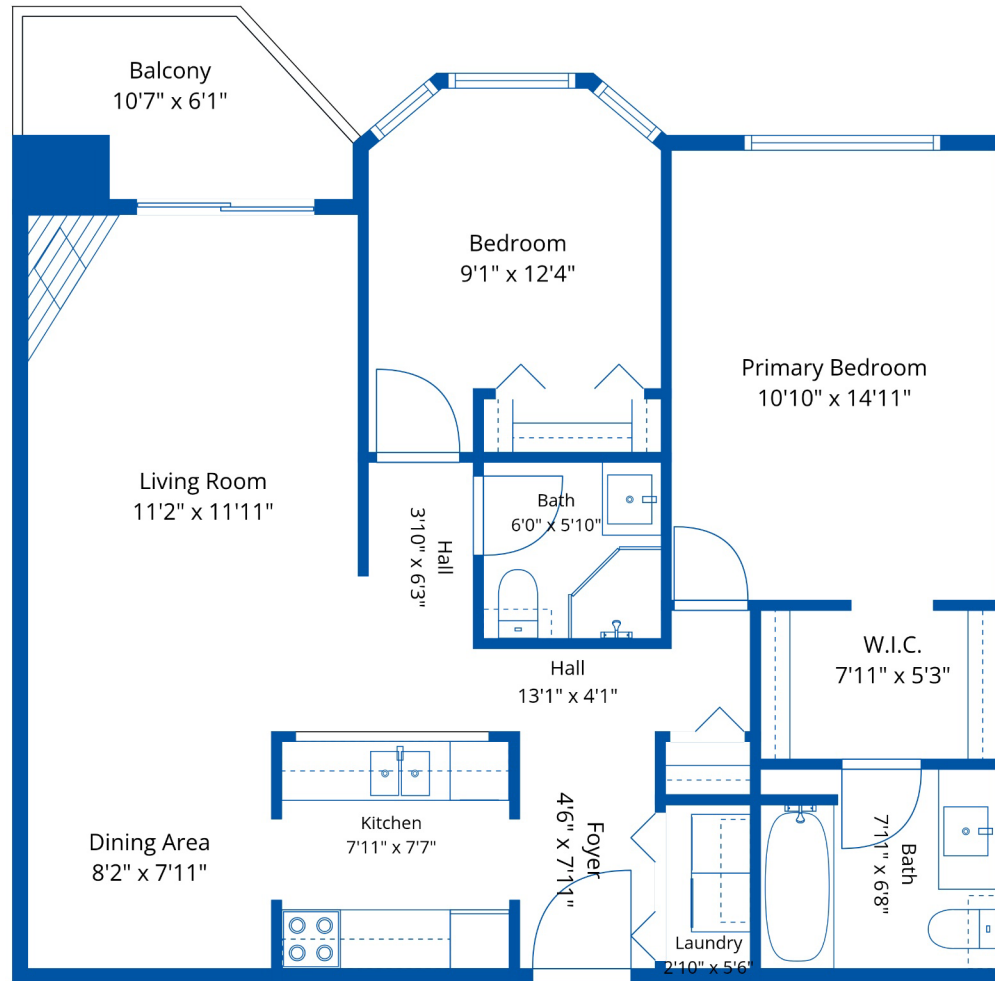

THE WIEBE TEAM
RE/MAX TRUEPEAK REALTY

233-32830 George Ferguson Way

Paul Wiebe
6043081518
paulwieberealtor@gmail.com

Estimated Areas:

Main Floor: 894 sq. ft
Total: 894 Sq. Ft