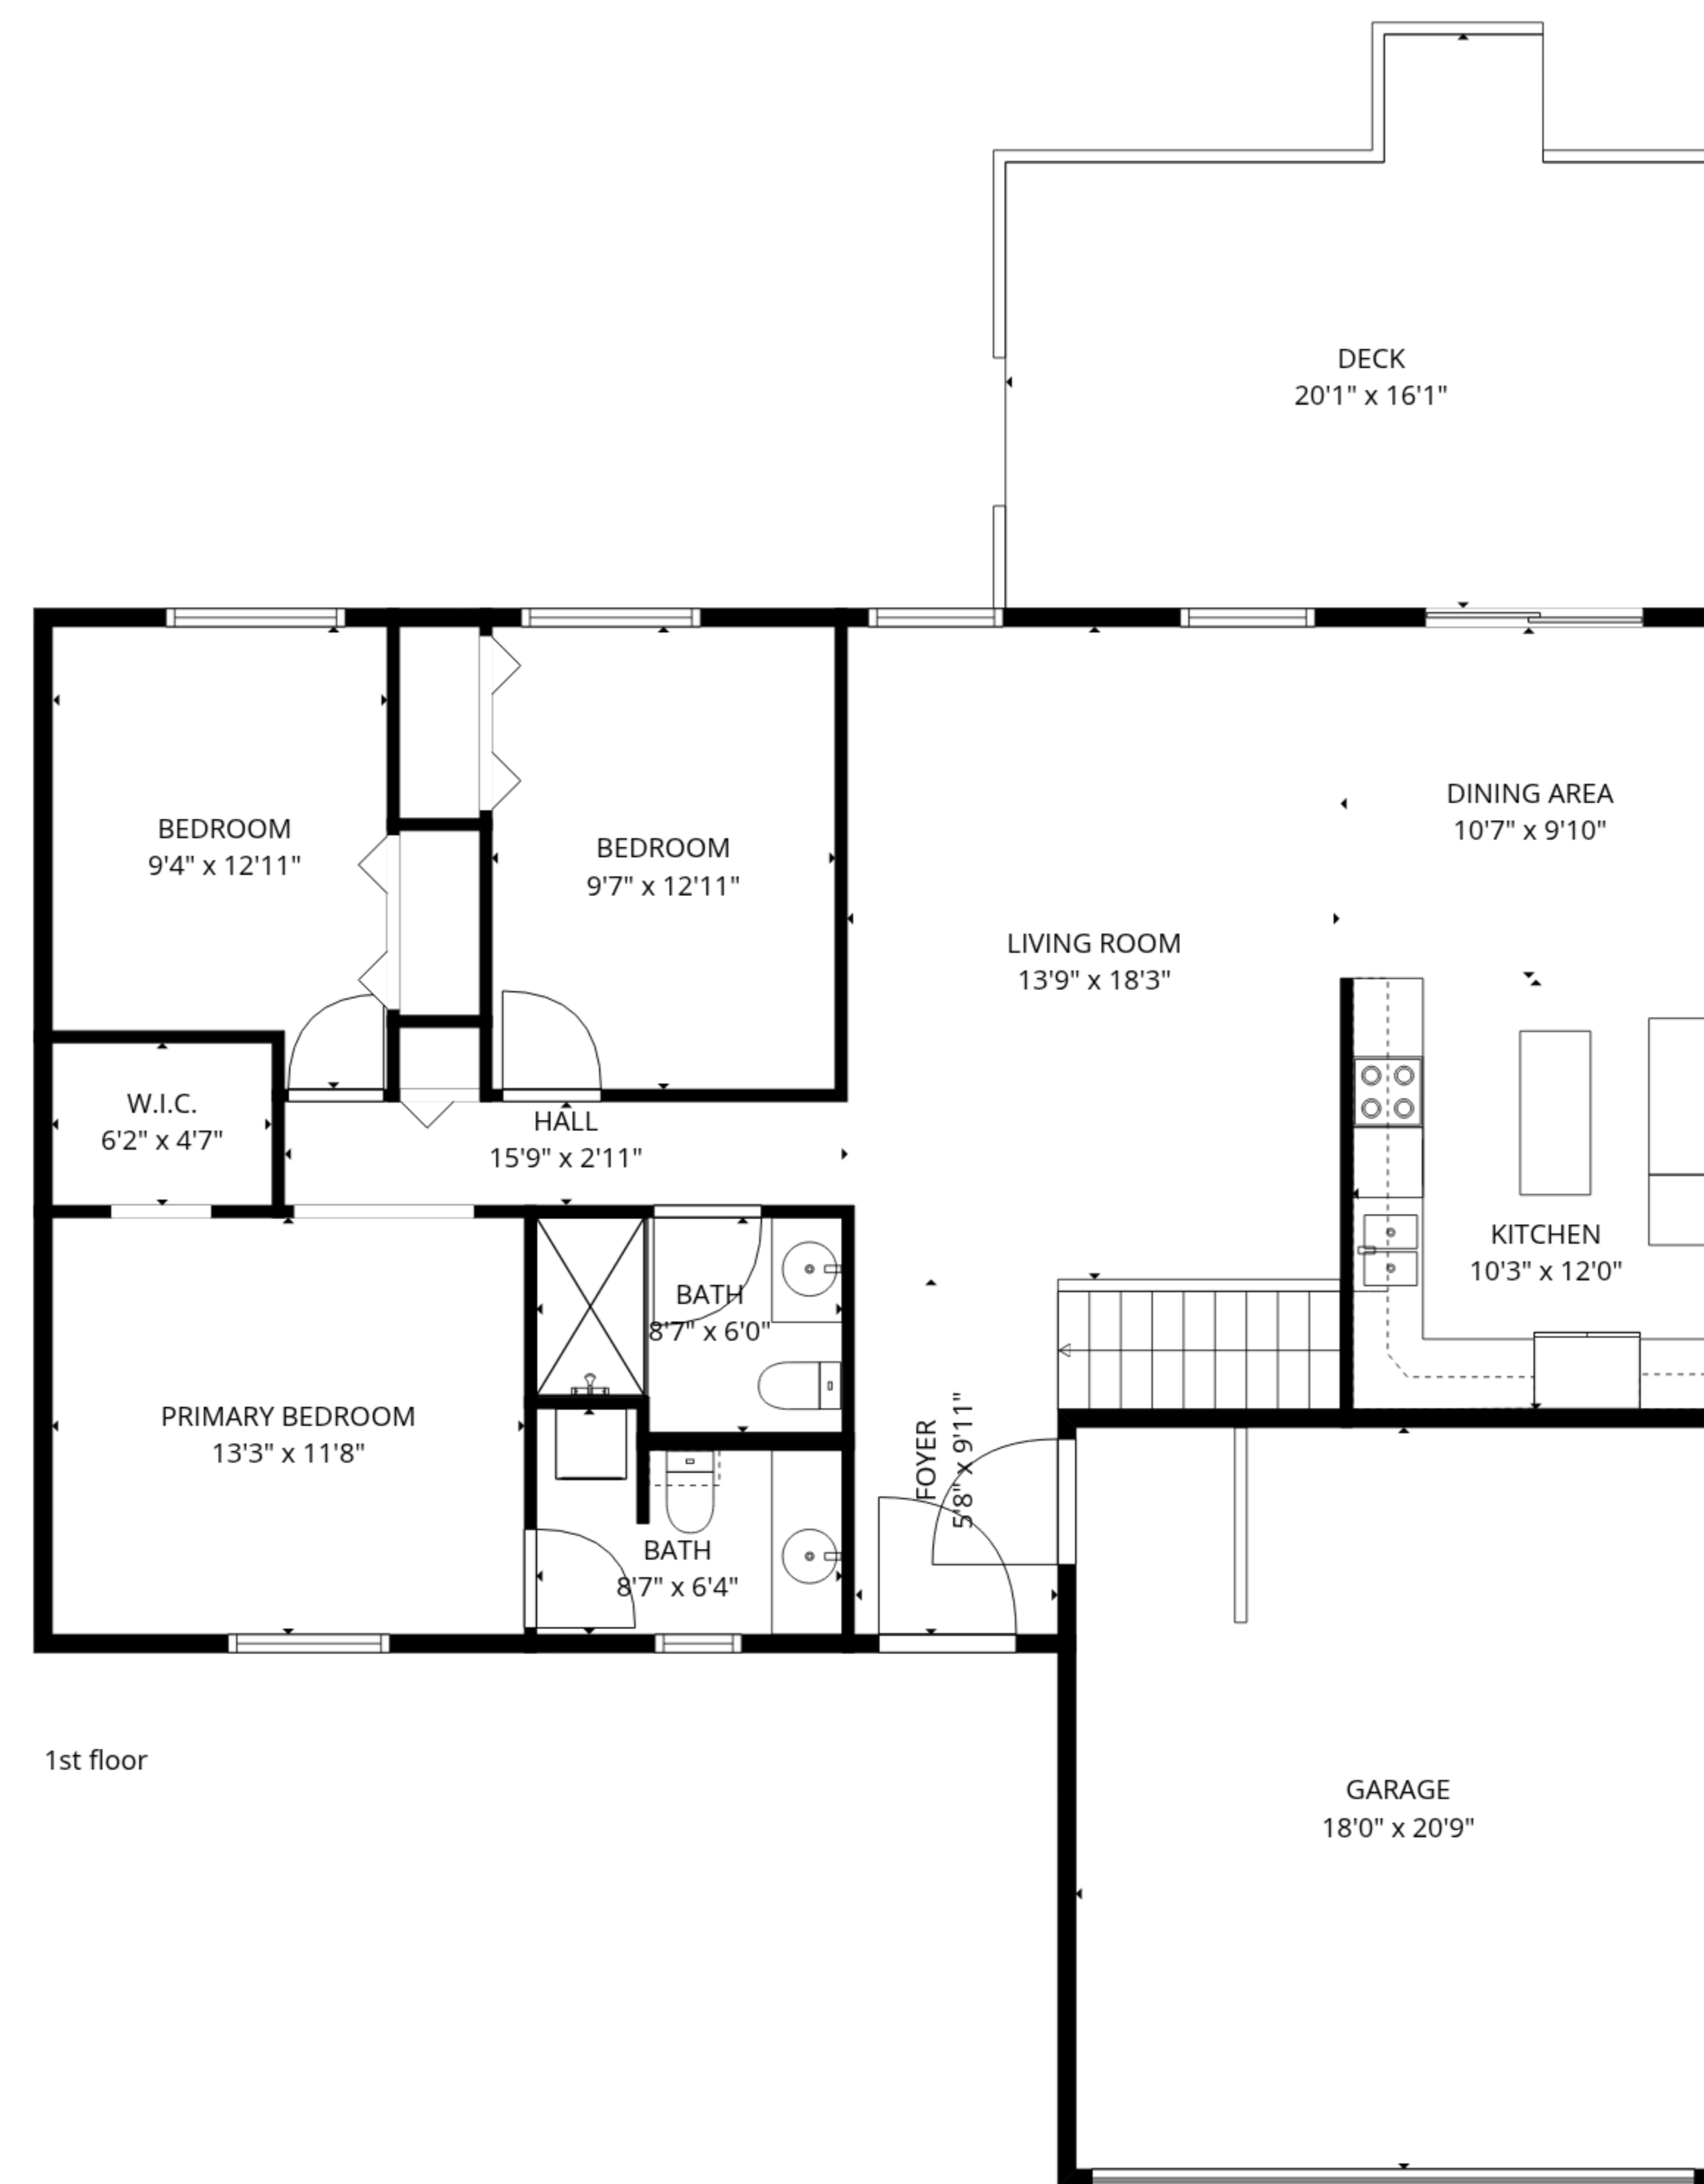

BASEMENT  
46'8" x 29'8"

**TOTAL: 1199 sq. ft**

Basement: 0 sq. ft, 1st floor: 1199 sq. ft

EXCLUDED AREAS: BASEMENT: 1205 sq. ft, GARAGE: 374 sq. ft, DECK: 267 sq. ft,  
WALLS: 180 sq. ft

SIZES AND DIMENSIONS ARE APPROXIMATE, ACTUAL MAY VARY.

**TOTAL: 1199 sq. ft**

Basement: 0 sq. ft, 1st floor: 1199 sq. ft

EXCLUDED AREAS: BASEMENT: 1205 sq. ft, GARAGE: 374 sq. ft, DECK: 267 sq. ft,  
WALLS: 180 sq. ft

SIZES AND DIMENSIONS ARE APPROXIMATE, ACTUAL MAY VARY.

1st floor

Basement

**TOTAL: 1199 sq. ft**

Basement: 0 sq. ft, 1st floor: 1199 sq. ft

EXCLUDED AREAS: BASEMENT: 1205 sq. ft, GARAGE: 374 sq. ft, DECK: 267 sq. ft,

WALLS: 180 sq. ft

SIZES AND DIMENSIONS ARE APPROXIMATE, ACTUAL MAY VARY.