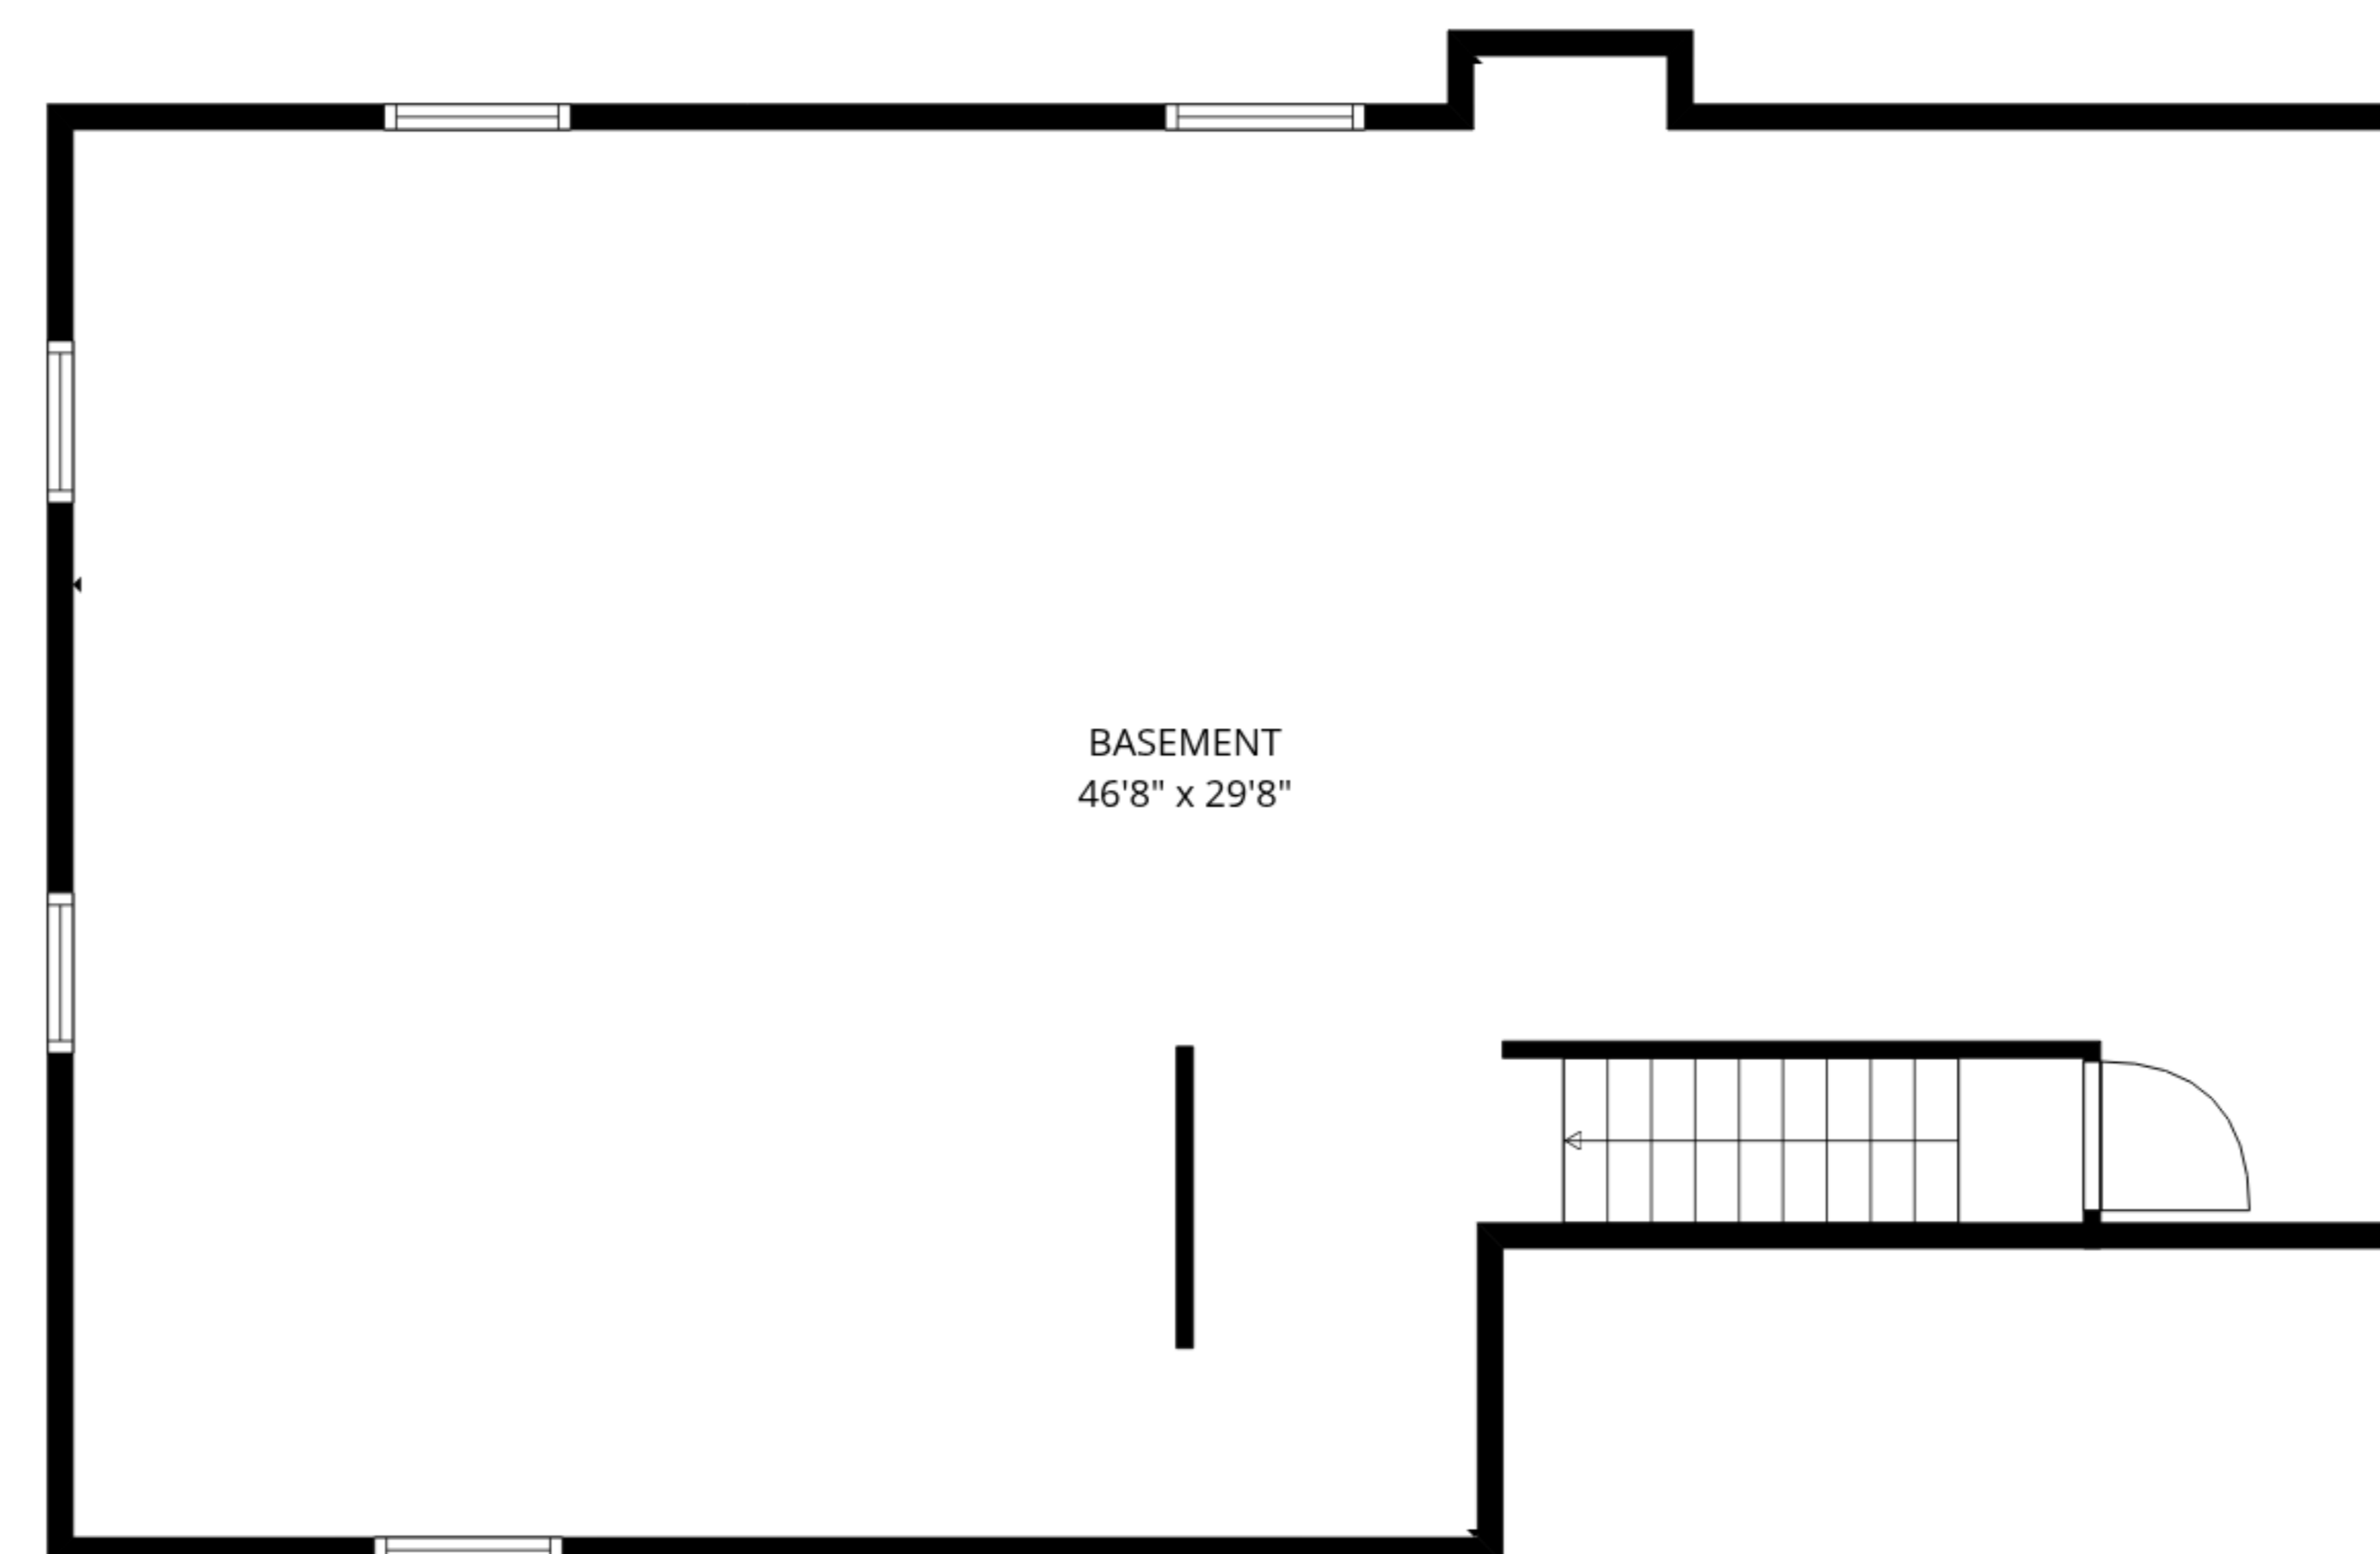

BASEMENT  
46'8" x 29'8"

**TOTAL: 1199 sq. ft**

Basement: 0 sq. ft, 1st floor: 1199 sq. ft

EXCLUDED AREAS: BASEMENT: 1205 sq. ft, GARAGE: 374 sq. ft, DECK: 267 sq. ft,  
WALLS: 180 sq. ft

SIZES AND DIMENSIONS ARE APPROXIMATE, ACTUAL MAY VARY.

**TOTAL: 1199 sq. ft**

Basement: 0 sq. ft, 1st floor: 1199 sq. ft

EXCLUDED AREAS: BASEMENT: 1205 sq. ft, GARAGE: 374 sq. ft, DECK: 267 sq. ft,  
WALLS: 180 sq. ft

SIZES AND DIMENSIONS ARE APPROXIMATE, ACTUAL MAY VARY.

1st floor

Basement

**TOTAL: 1199 sq. ft**

Basement: 0 sq. ft, 1st floor: 1199 sq. ft

EXCLUDED AREAS: BASEMENT: 1205 sq. ft, GARAGE: 374 sq. ft, DECK: 267 sq. ft,

WALLS: 180 sq. ft

SIZES AND DIMENSIONS ARE APPROXIMATE, ACTUAL MAY VARY.