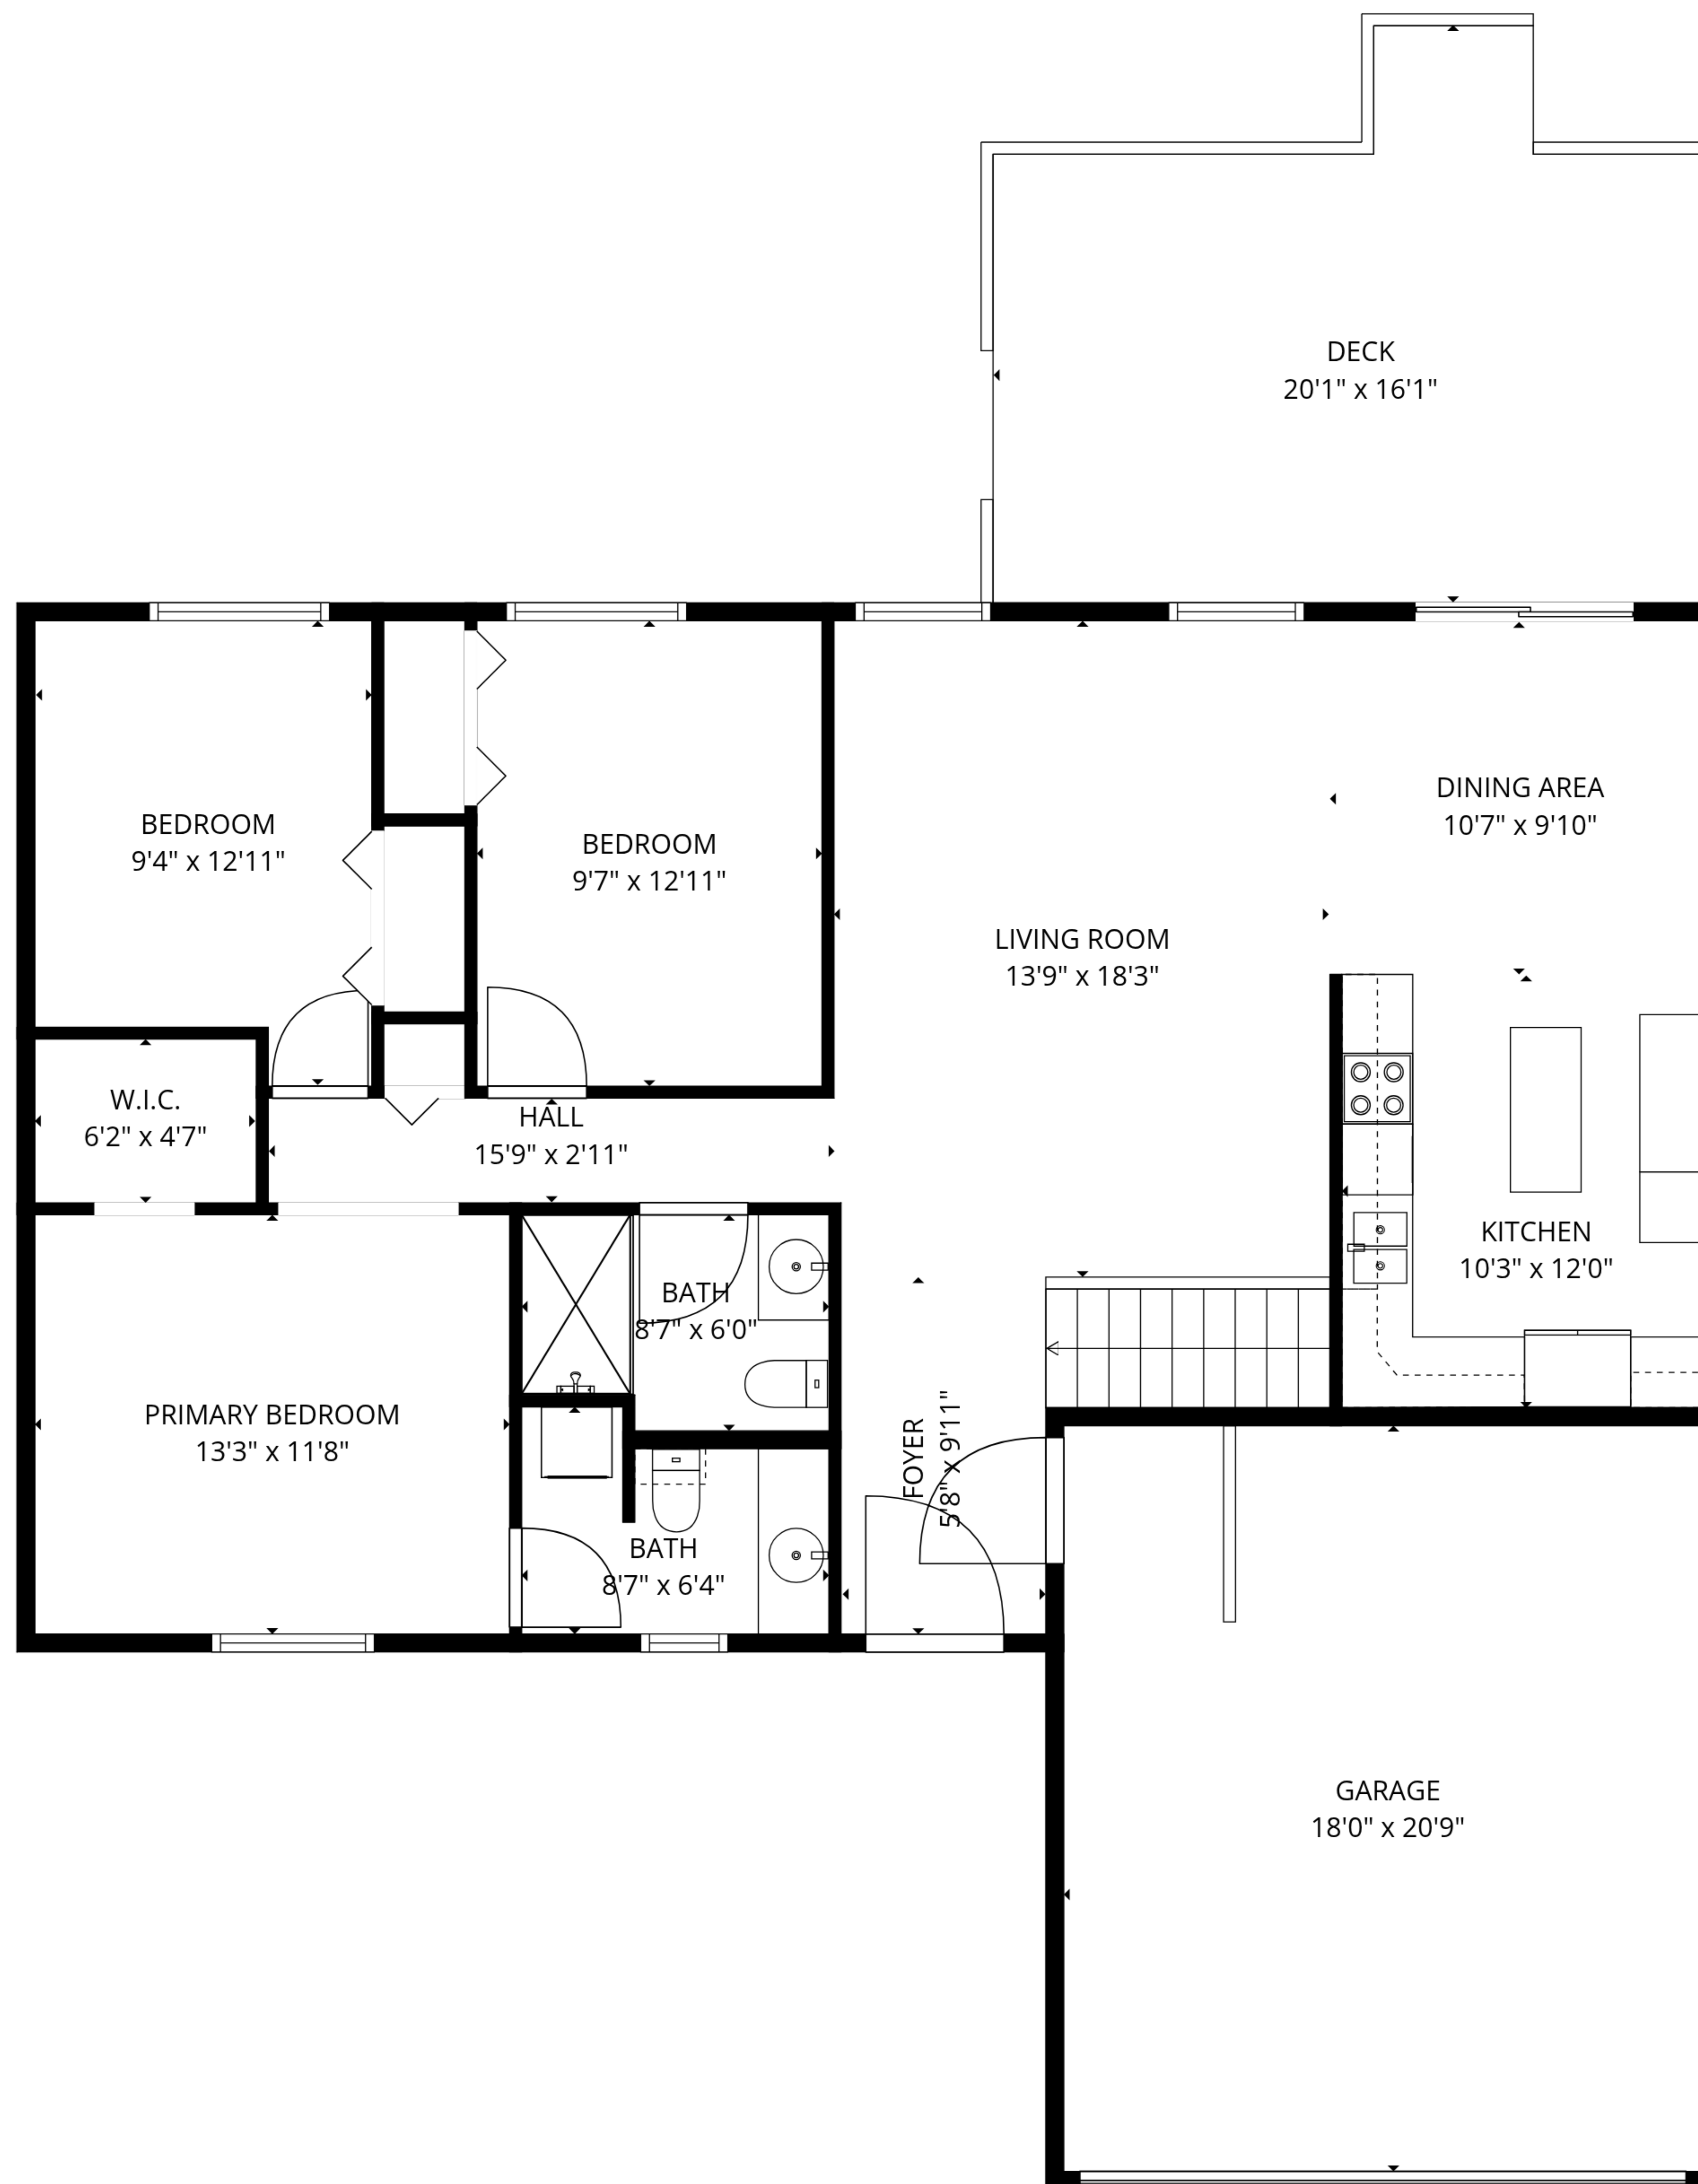

BASEMENT  
46'8" x 29'8"

**TOTAL: 1199 sq. ft**

Basement: 0 sq. ft, 1st floor: 1199 sq. ft

EXCLUDED AREAS: BASEMENT: 1205 sq. ft, GARAGE: 374 sq. ft, DECK: 267 sq. ft,  
WALLS: 180 sq. ft

SIZES AND DIMENSIONS ARE APPROXIMATE, ACTUAL MAY VARY.

**TOTAL: 1199 sq. ft**

Basement: 0 sq. ft, 1st floor: 1199 sq. ft

EXCLUDED AREAS: BASEMENT: 1205 sq. ft, GARAGE: 374 sq. ft, DECK: 267 sq. ft,  
WALLS: 180 sq. ft

SIZES AND DIMENSIONS ARE APPROXIMATE, ACTUAL MAY VARY.

1st floor

Basement

**TOTAL: 1199 sq. ft**

Basement: 0 sq. ft, 1st floor: 1199 sq. ft

EXCLUDED AREAS: BASEMENT: 1205 sq. ft, GARAGE: 374 sq. ft, DECK: 267 sq. ft,

WALLS: 180 sq. ft

SIZES AND DIMENSIONS ARE APPROXIMATE, ACTUAL MAY VARY.