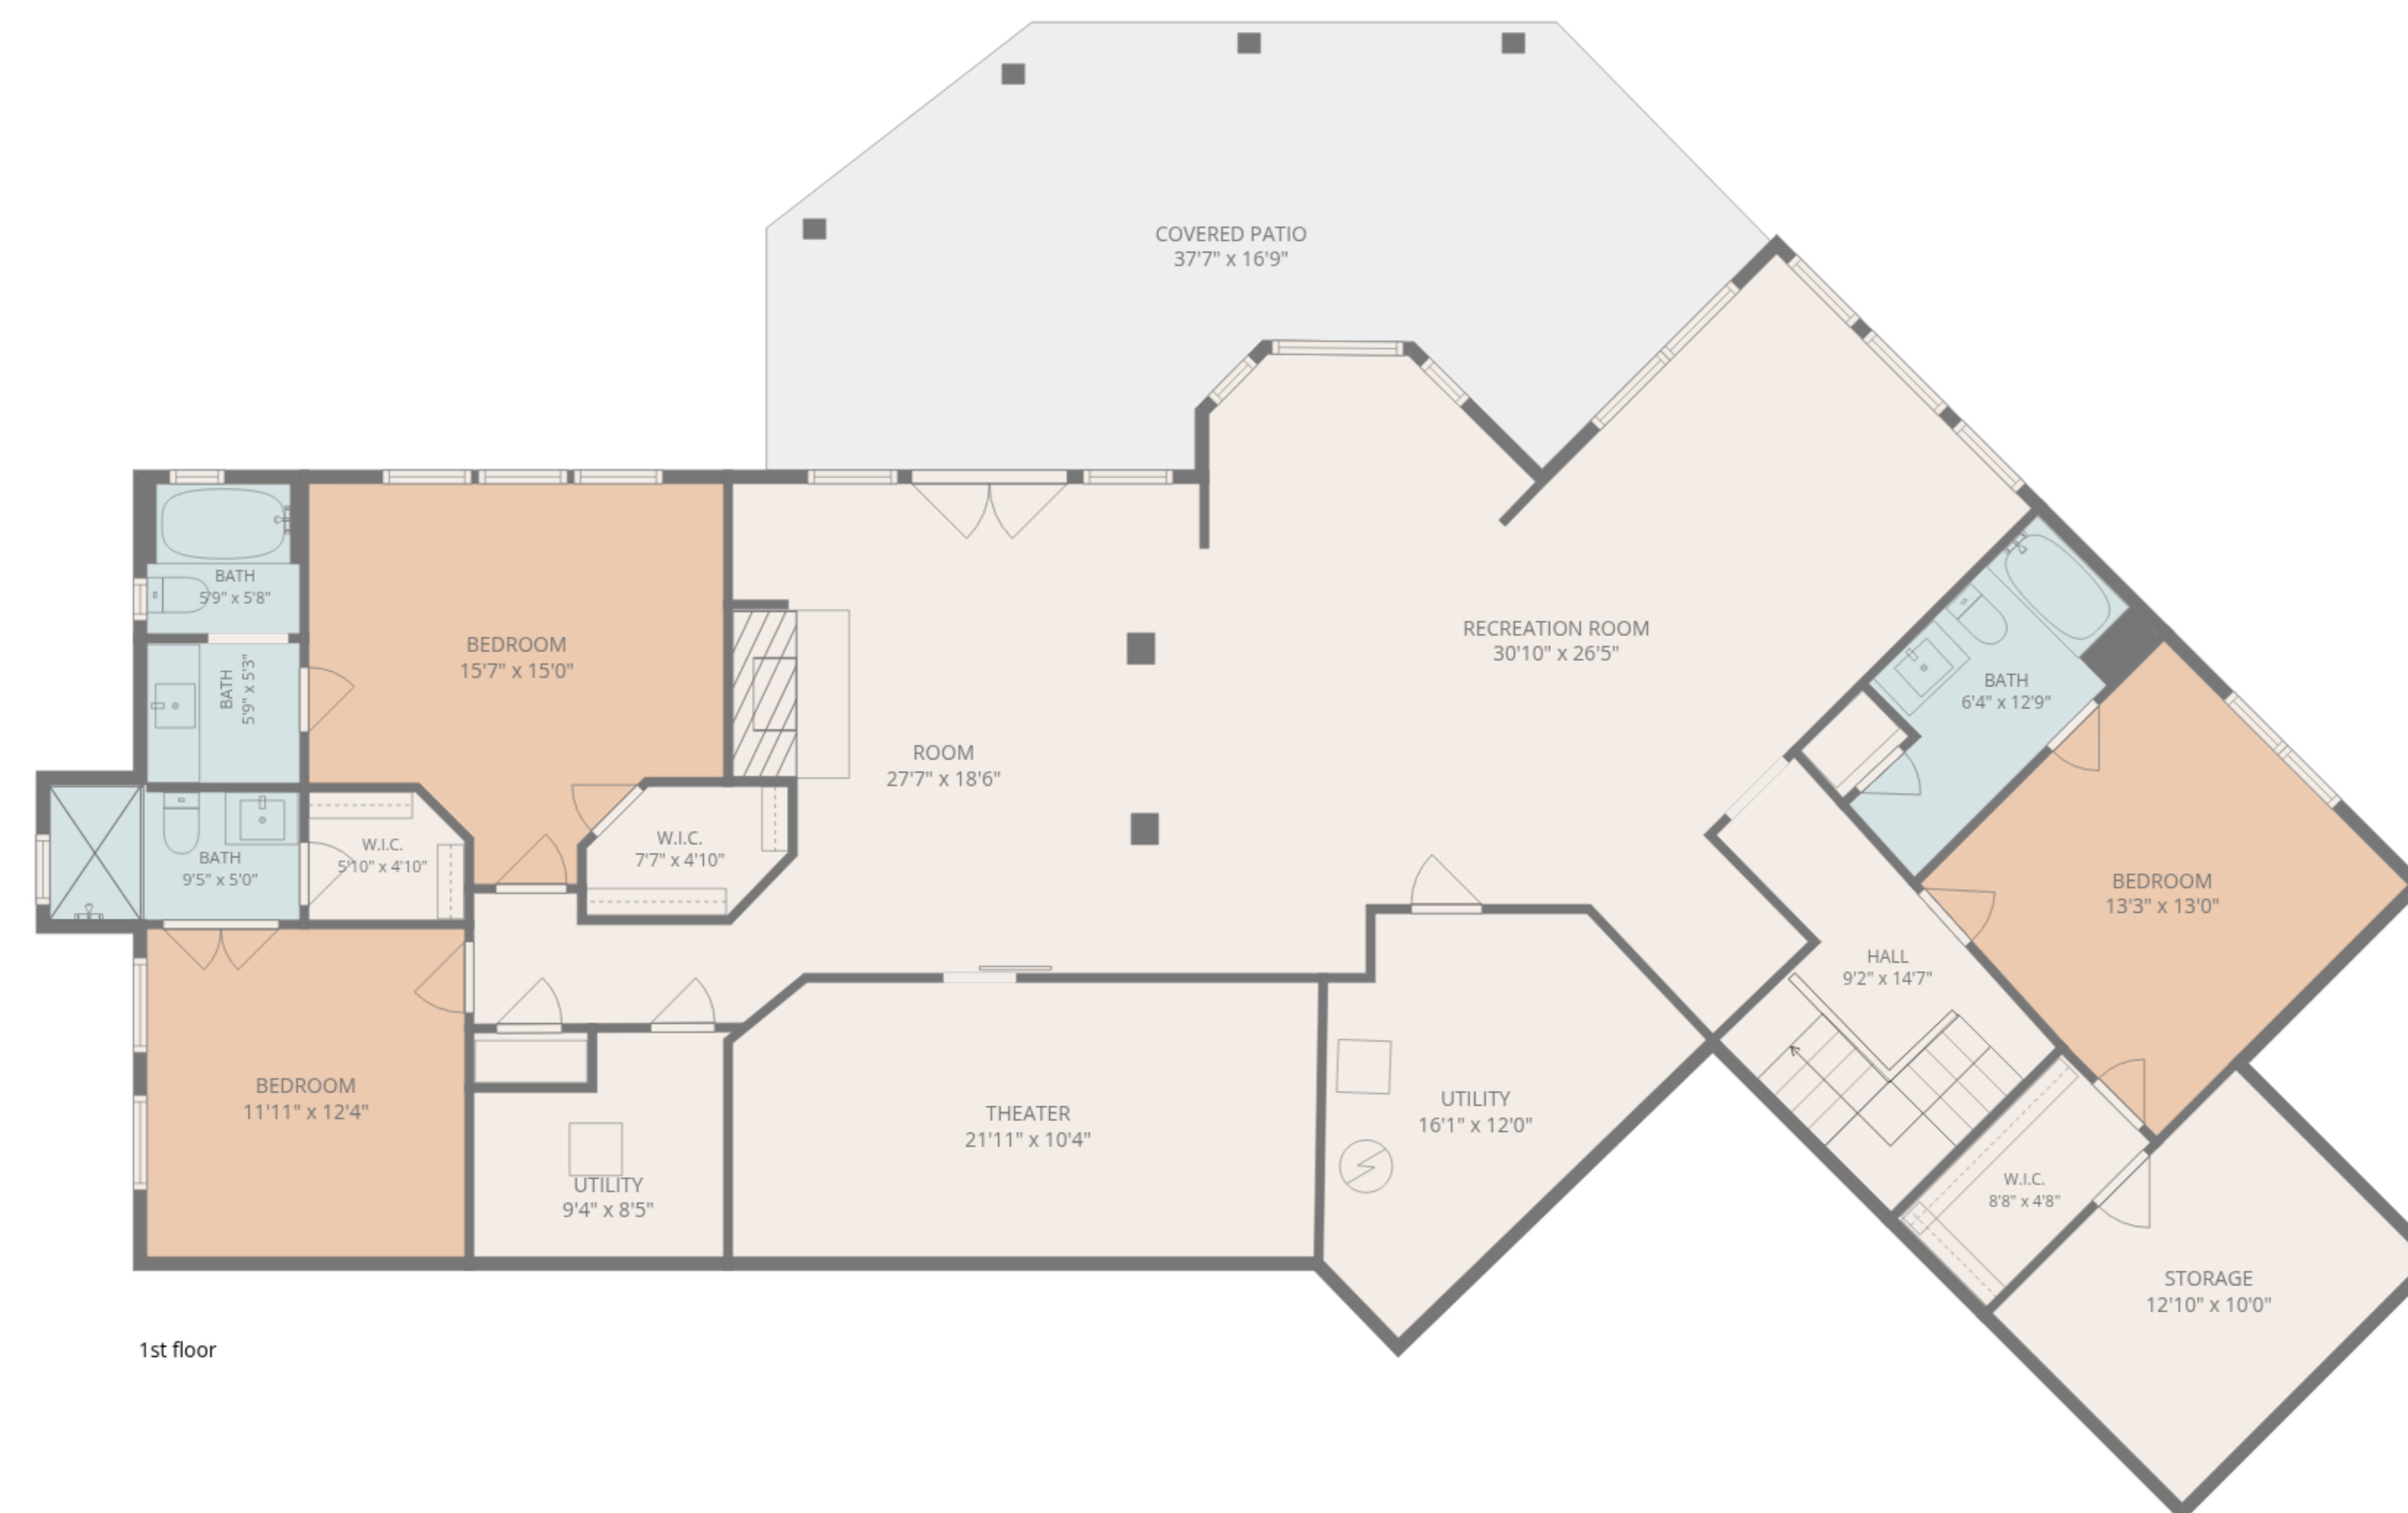

TOTAL: 4749 sq. ft

1st floor: 2118 sq. ft, 2nd floor: 2631 sq. ft

EXCLUDED AREAS: STORAGE: 130 sq. ft, UTILITY: 213 sq. ft, COVERED PATIO: 476 sq. ft,
 GARAGE: 517 sq. ft, PORCH: 199 sq. ft, BALCONY: 374 sq. ft,
 WALLS: 280 sq. ft

2nd floor

1st floor

TOTAL: 4749 sq. ft
 1st floor: 2118 sq. ft, 2nd floor: 2631 sq. ft
 EXCLUDED AREAS: STORAGE: 130 sq. ft, UTILITY: 213 sq. ft, COVERED PATIO: 476 sq. ft,
 GARAGE: 517 sq. ft, PORCH: 199 sq. ft, BALCONY: 374 sq. ft,
 WALLS: 280 sq. ft