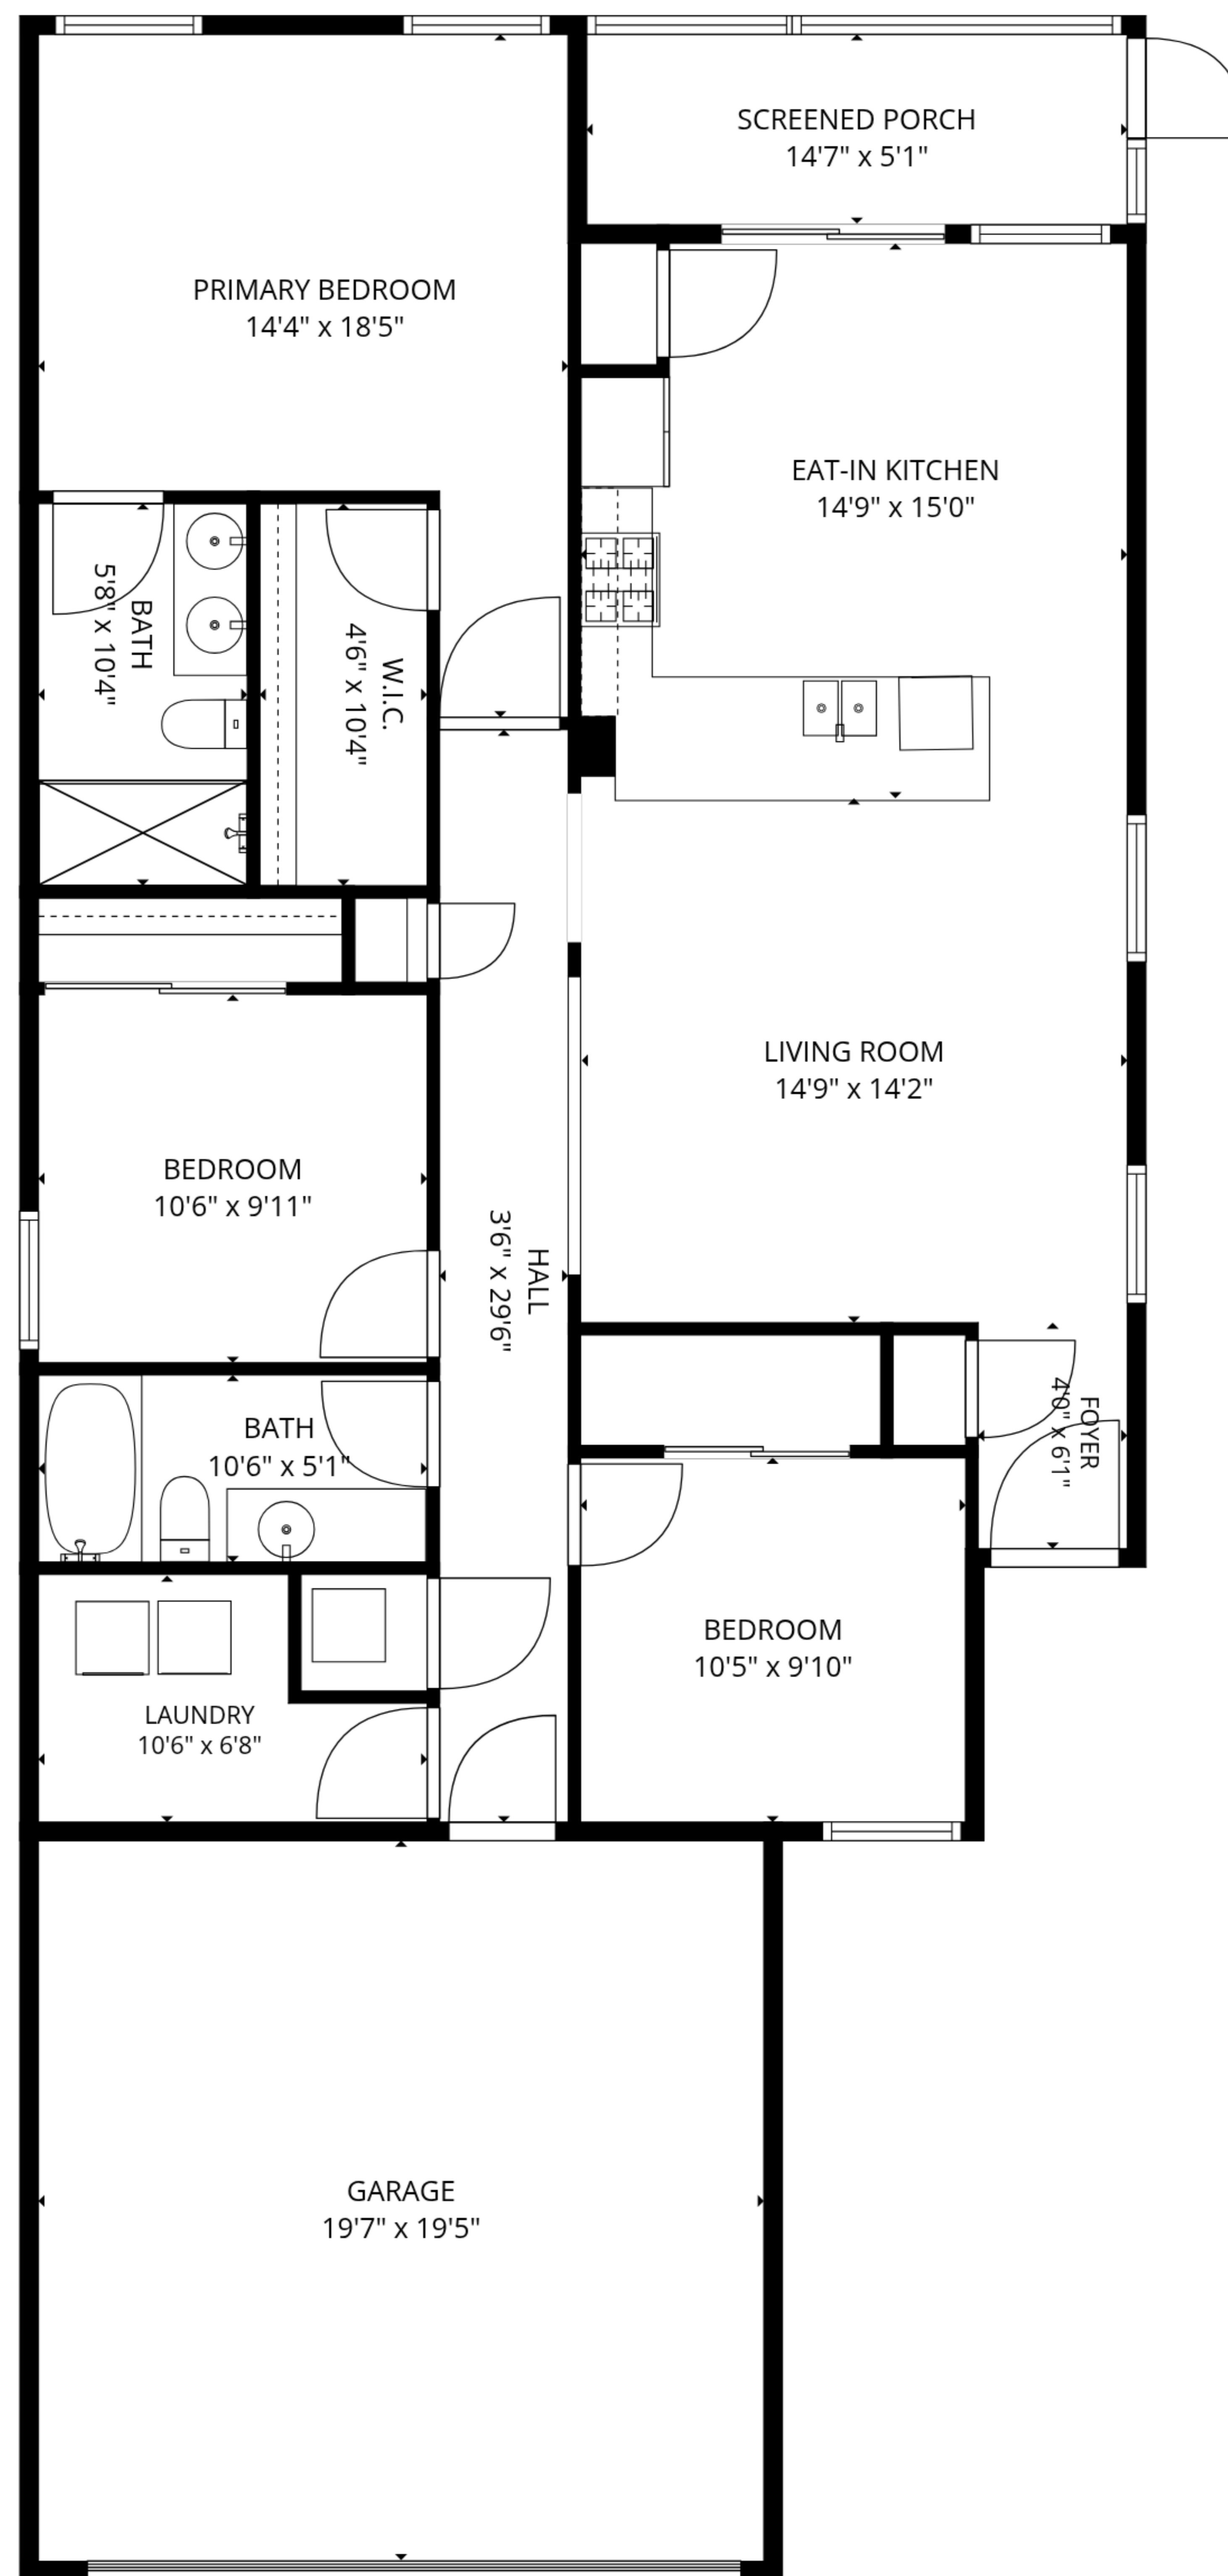

**TOTAL: 1301 sq. ft**

1st floor: 1301 sq. ft

EXCLUDED AREAS: GARAGE: 381 sq. ft, SCREENED PORCH: 75 sq. ft, WALLS: 117 sq. ft

SIZES AND DIMENSIONS ARE APPROXIMATE, ACTUAL MAY VARY.

**TOTAL: 1301 sq. ft**

1st floor: 1301 sq. ft

EXCLUDED AREAS: GARAGE: 381 sq. ft, SCREENED PORCH: 75 sq. ft, WALLS: 117 sq. ft

SIZES AND DIMENSIONS ARE APPROXIMATE, ACTUAL MAY VARY.