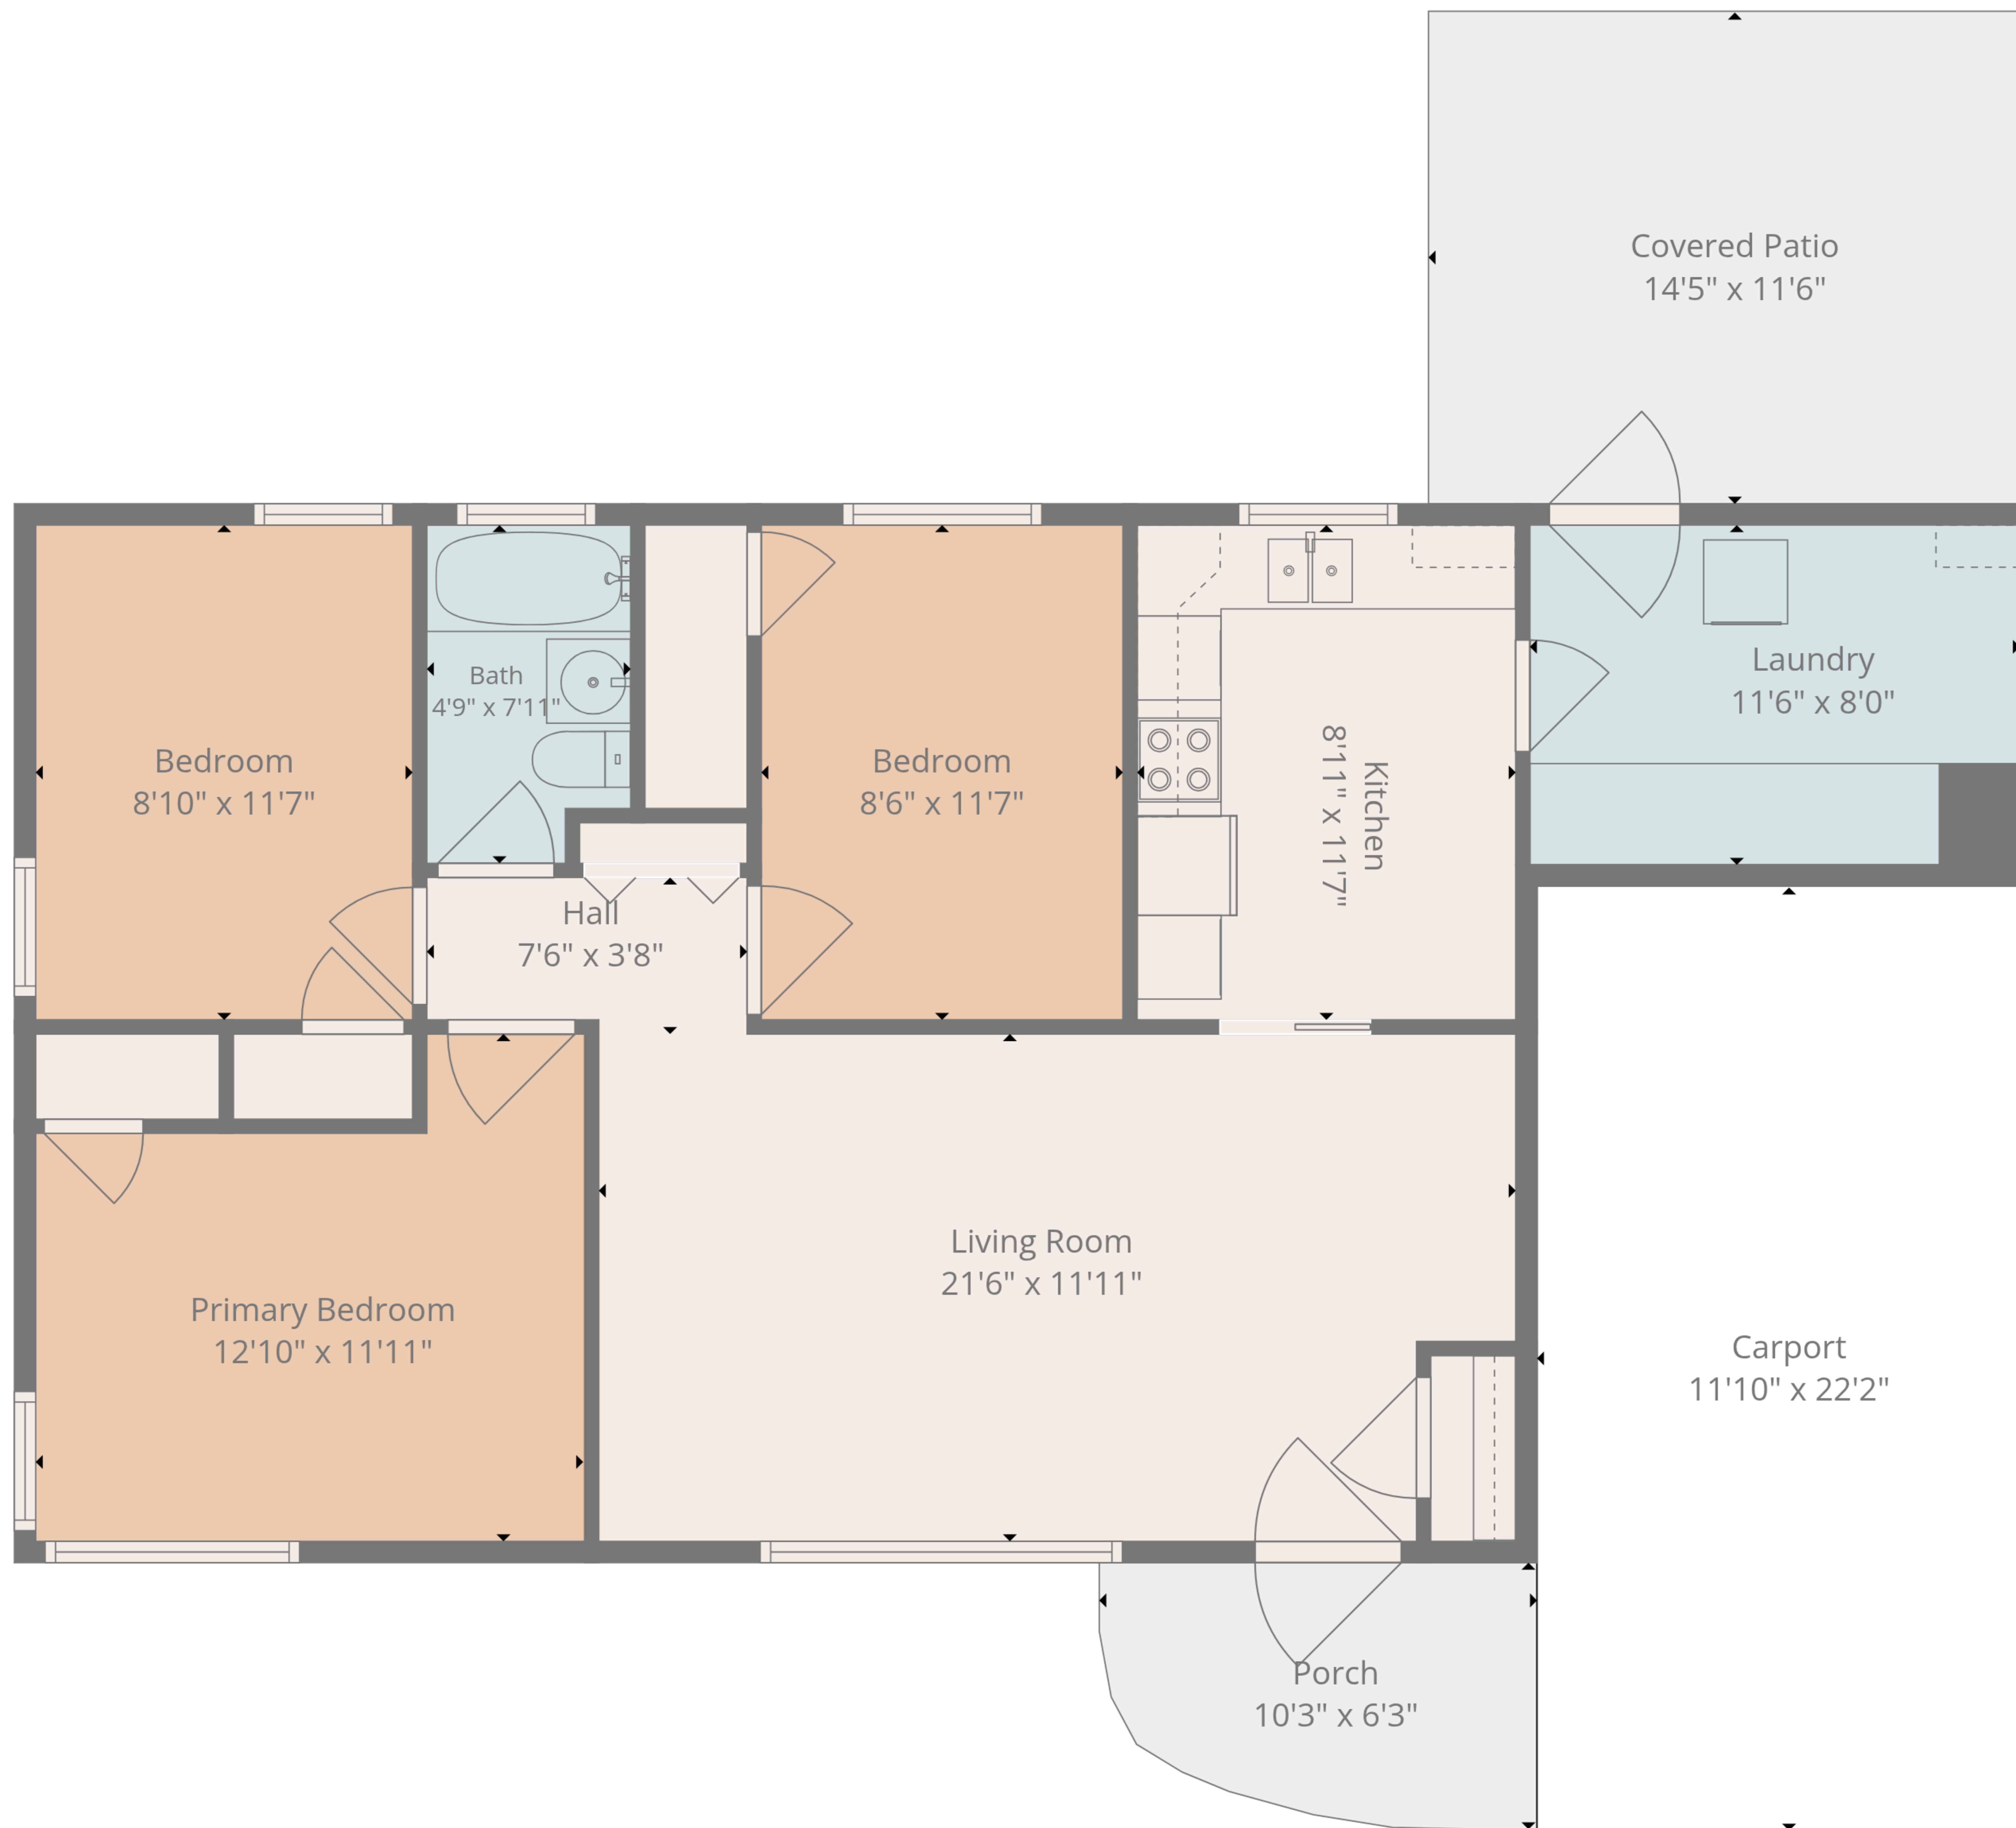

TOTAL: 922 sq. ft

1st floor: 922 sq. ft

EXCLUDED AREAS: COVERED PATIO: 166 sq. ft, PORCH: 57 sq. ft, CARPORT: 262 sq. ft,
WALLS: 72 sq. ft

TOTAL: 922 sq. ft

1st floor: 922 sq. ft

EXCLUDED AREAS: COVERED PATIO: 166 sq. ft, PORCH: 57 sq. ft, CARPORT: 262 sq. ft,
WALLS: 72 sq. ft