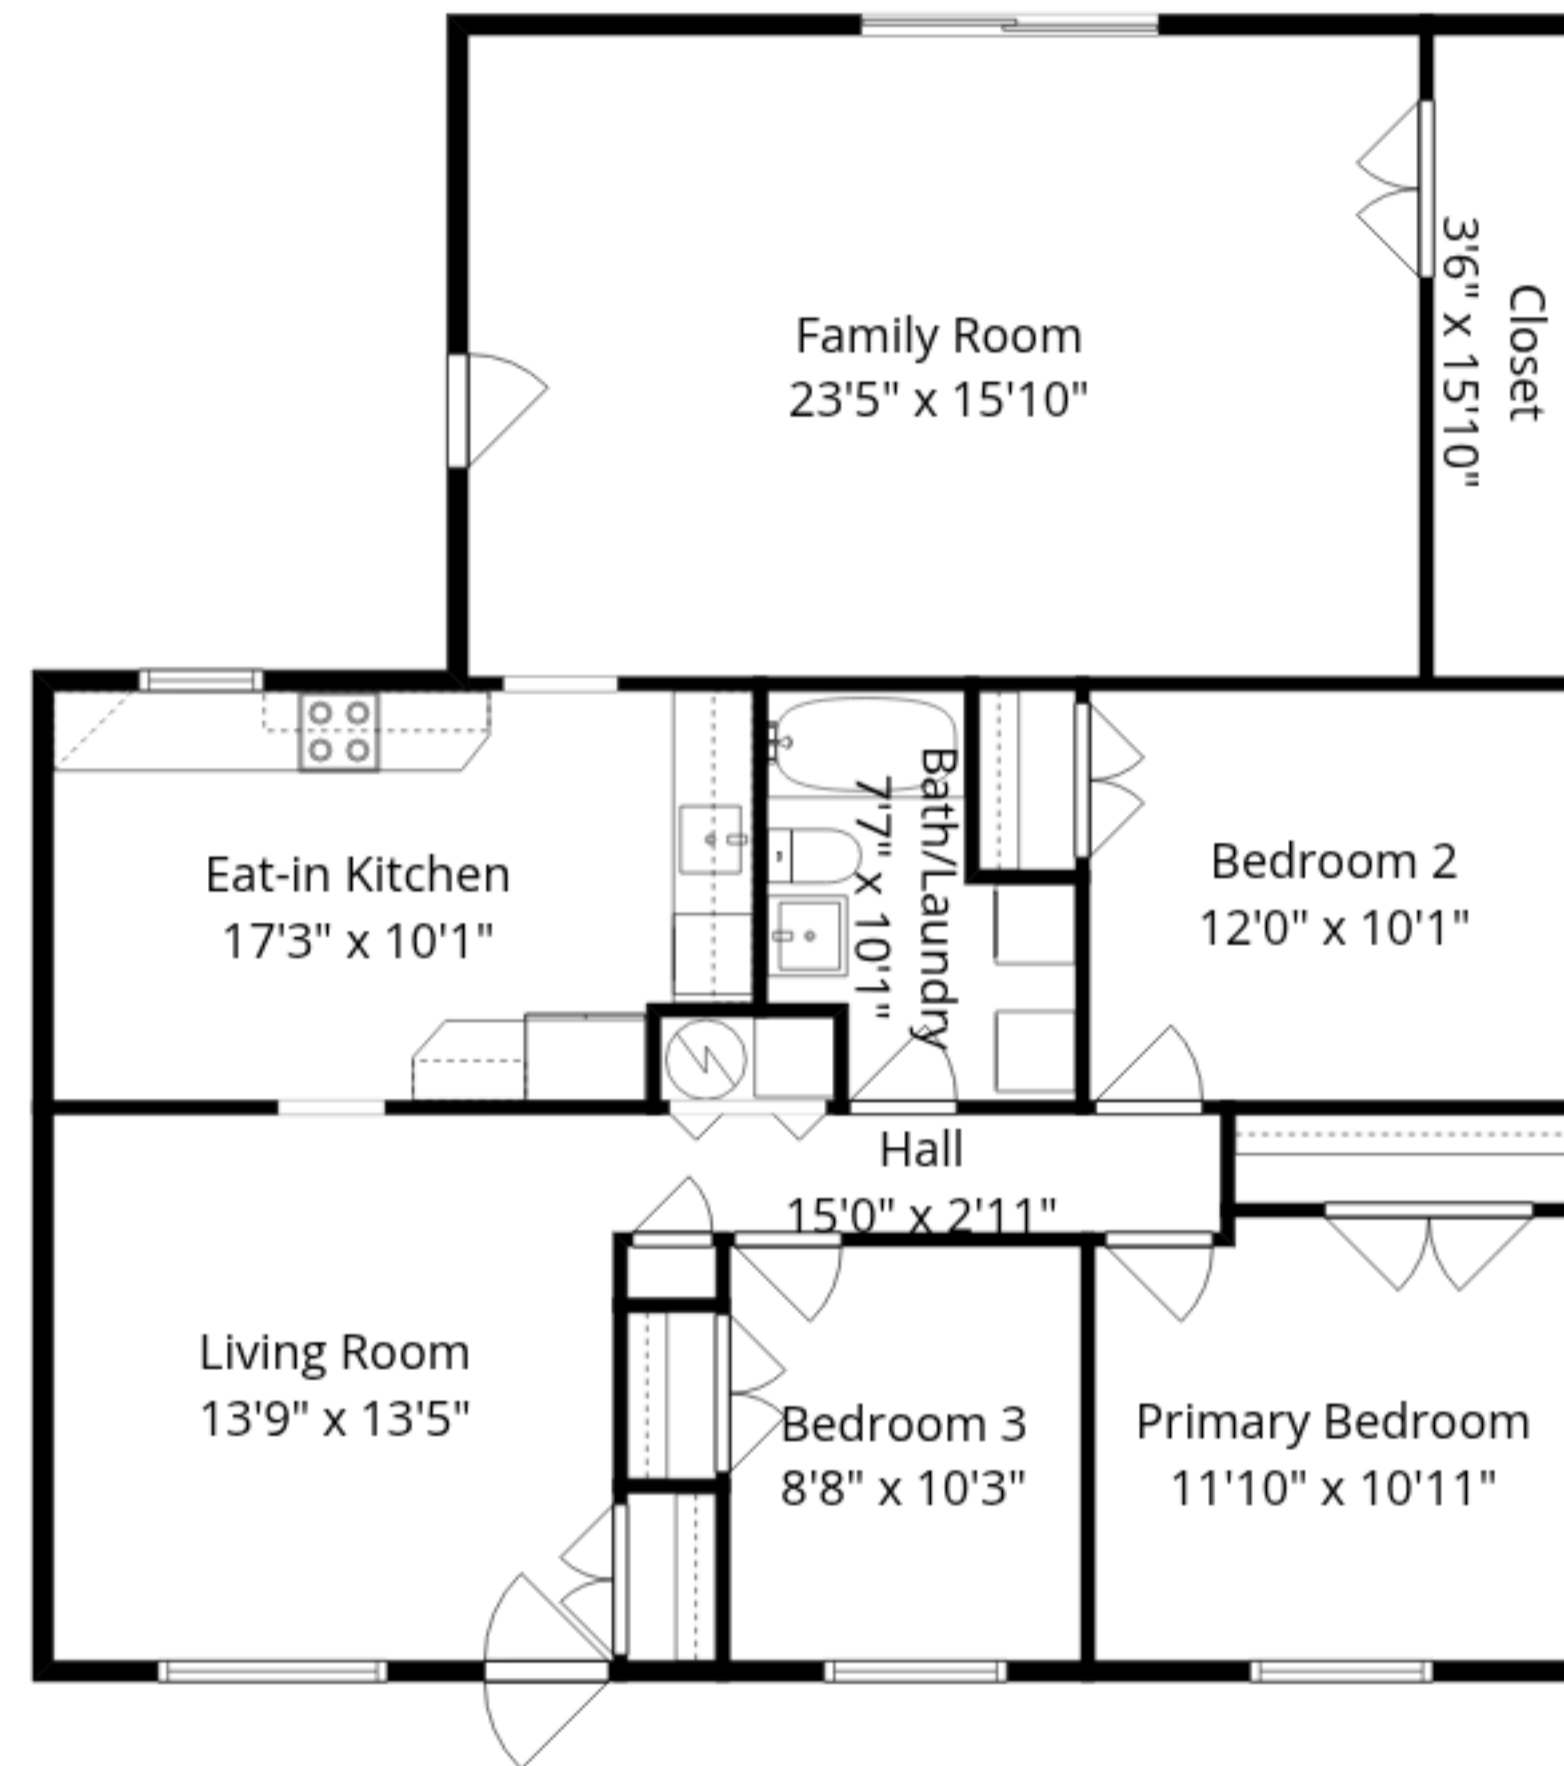

Total GLA: 1416 sq. ft | Total: 1921 sq. ft
 Main floor: 1416 sq. ft (Excluded areas 505 sq. ft)

Sizes And Dimensions Are Approximate. Actual May Vary.

Total GLA: 1416 sq. ft | Total: 1921 sq. ft
 Main floor: 1416 sq. ft (Excluded areas 505 sq. ft)

Sizes And Dimensions Are Approximate. Actual May Vary.