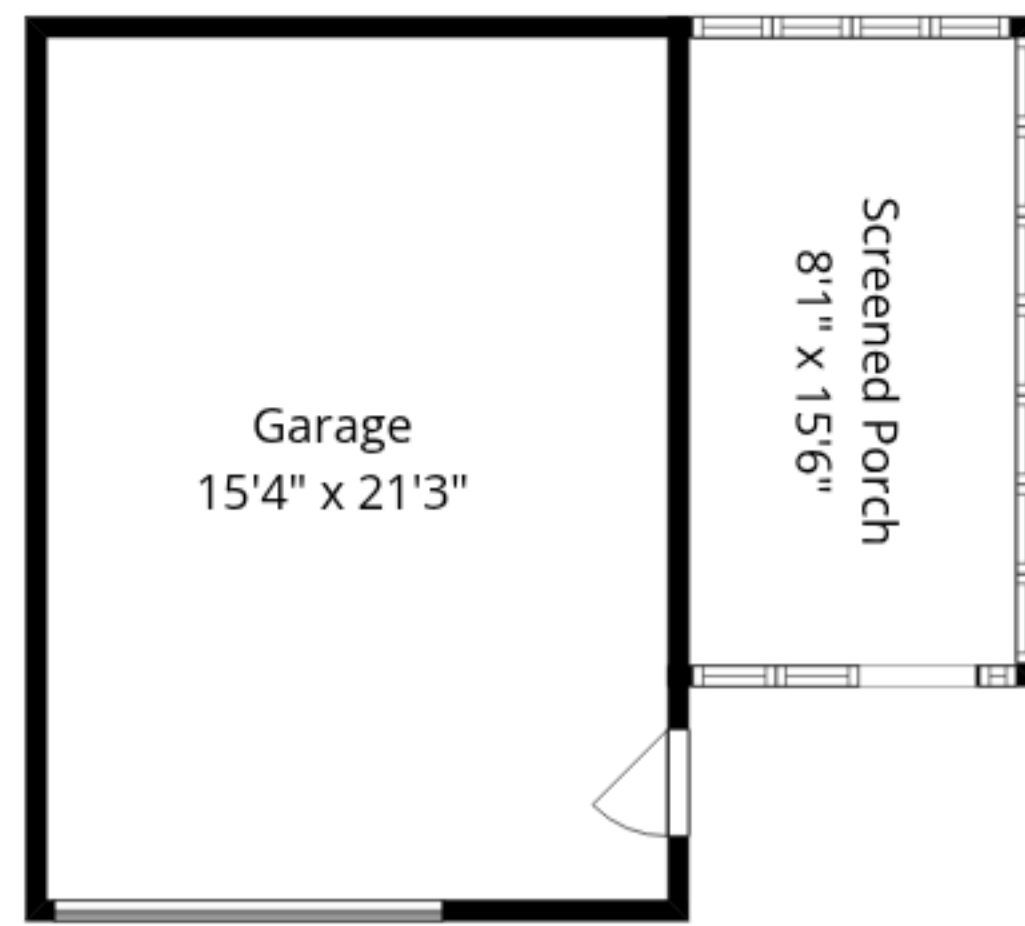

Total GLA: 1416 sq. ft | Total: 1921 sq. ft
 Main floor: 1416 sq. ft (Excluded areas 505 sq. ft)

Sizes And Dimensions Are Approximate. Actual May Vary.

Total GLA: 1416 sq. ft | Total: 1921 sq. ft
 Main floor: 1416 sq. ft (Excluded areas 505 sq. ft)

Sizes And Dimensions Are Approximate. Actual May Vary.