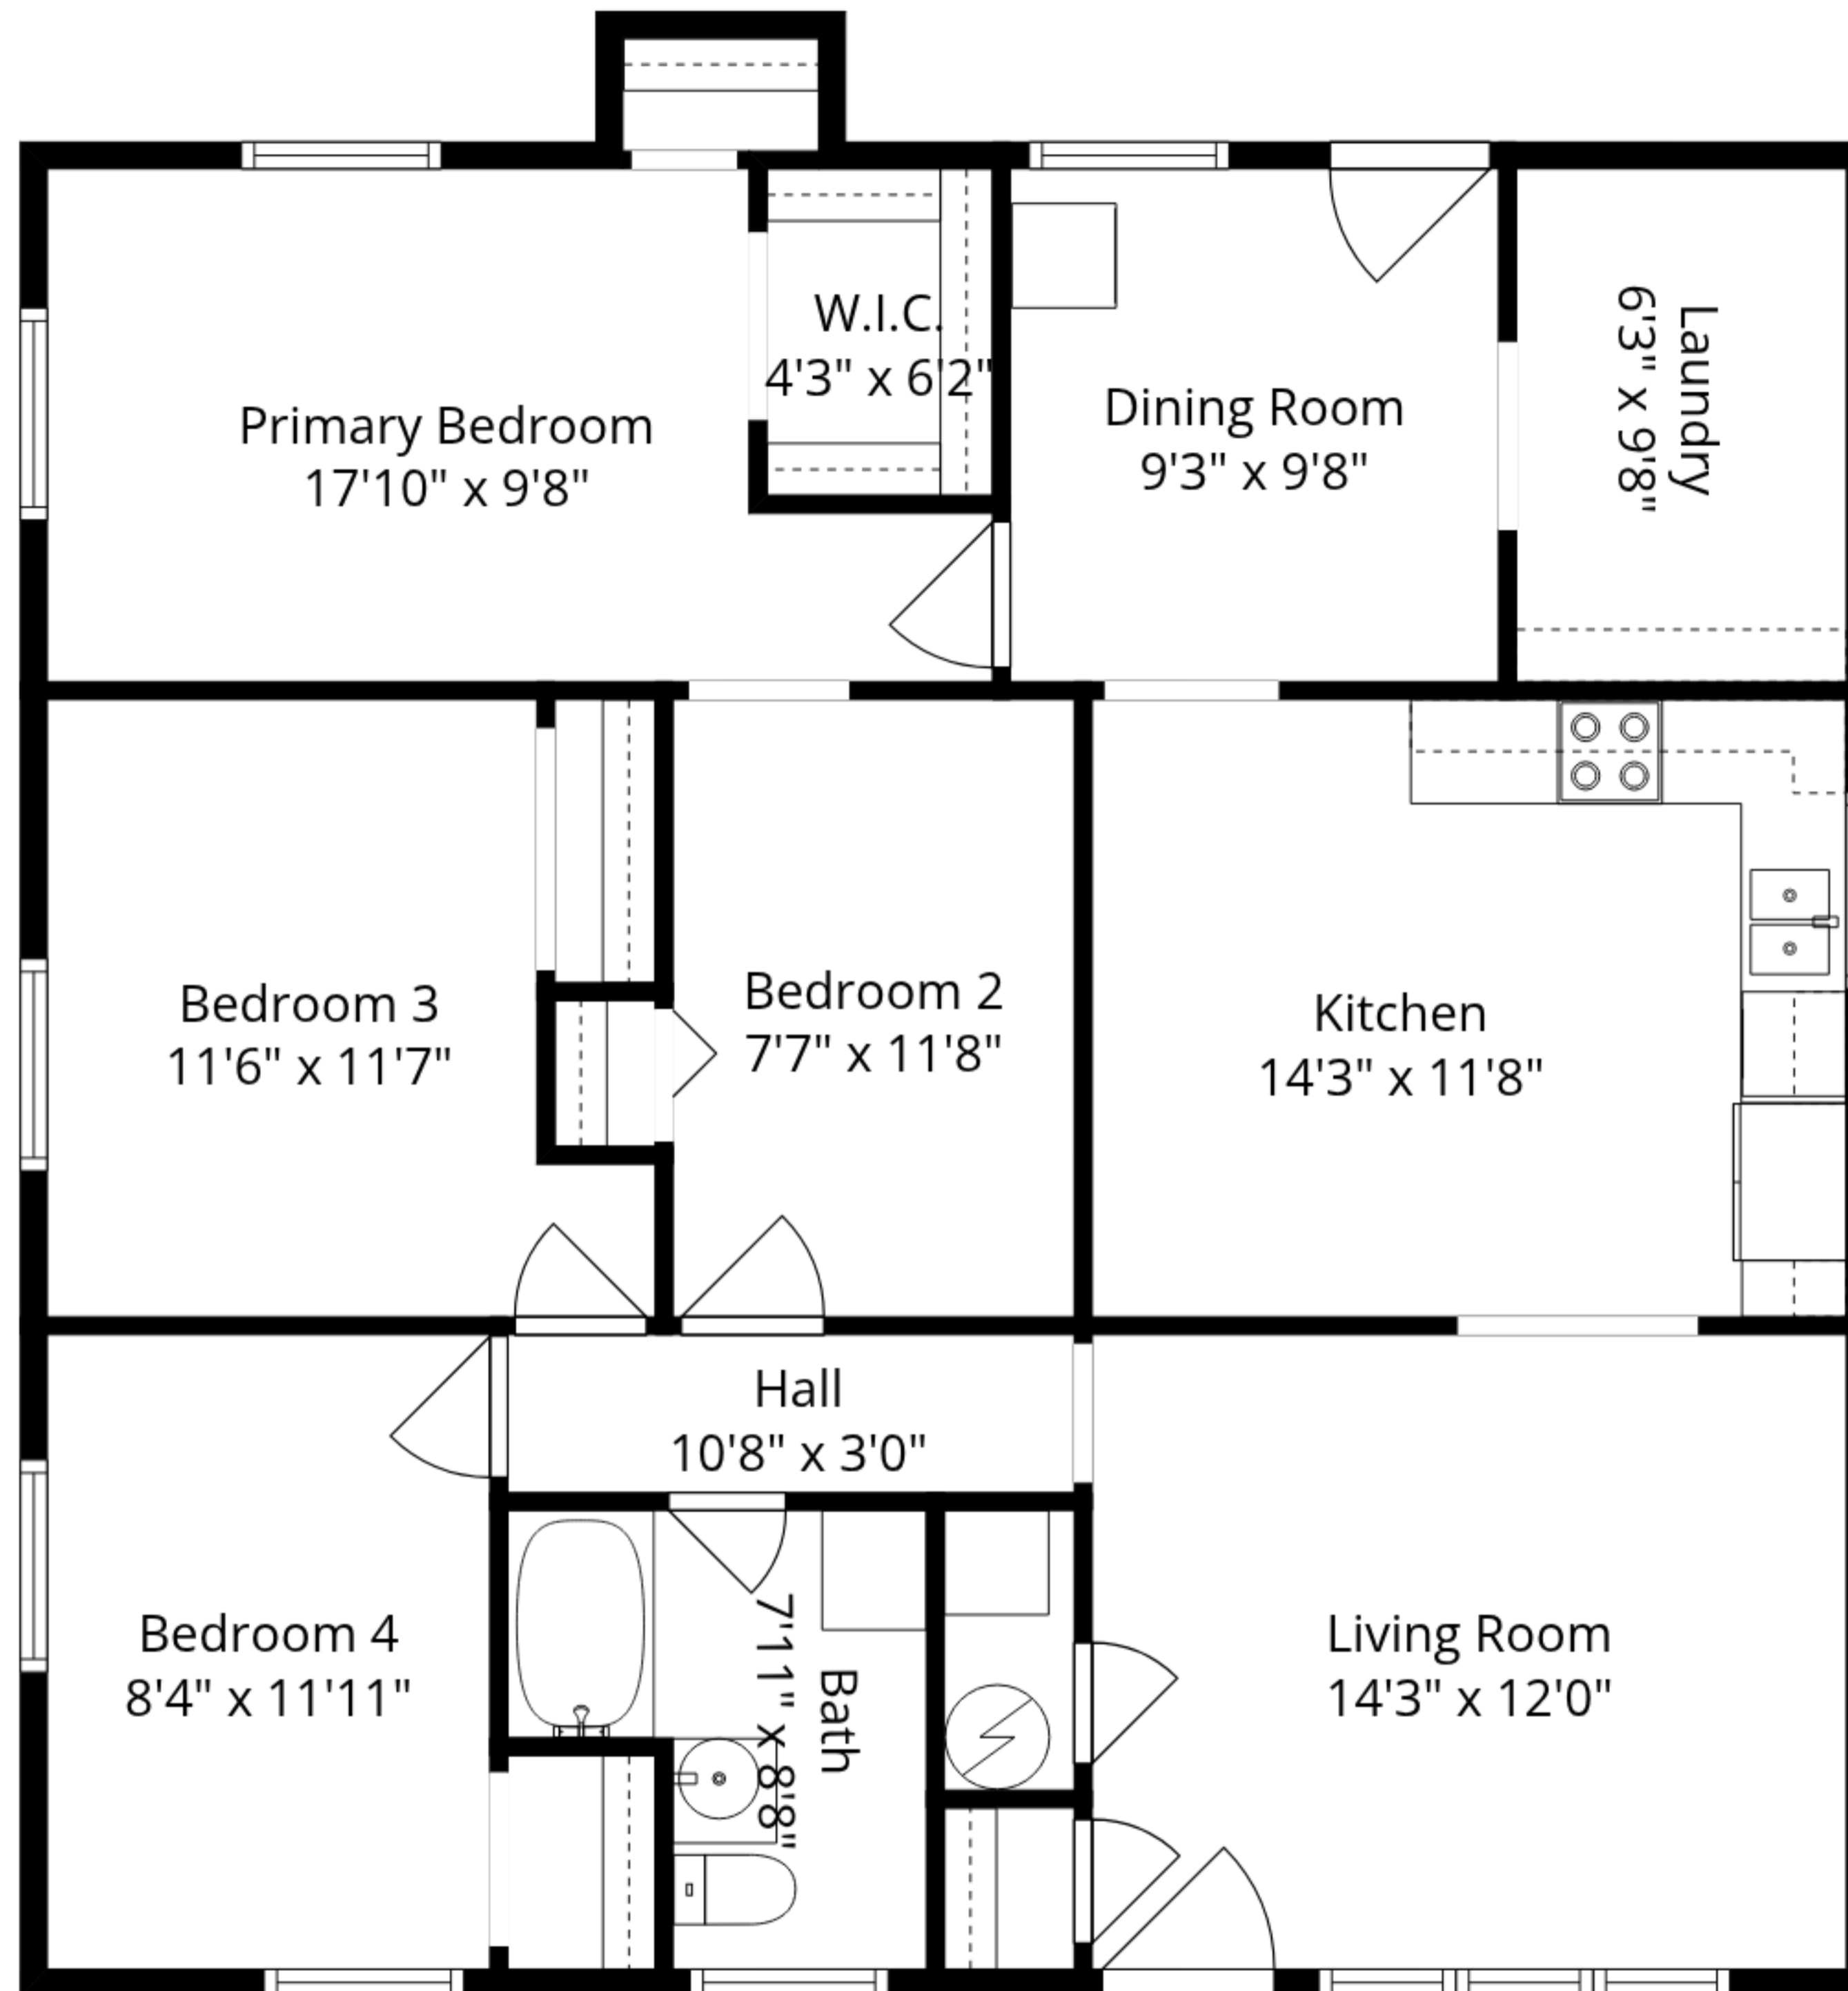

Total GLA: 1233 sq. ft | Total: 1233 sq. ft
 Main floor: 1233 sq. ft

Sizes And Dimensions Are Approximate. Actual May Vary.

Total GLA: 1233 sq. ft | Total: 1233 sq. ft
 Main floor: 1233 sq. ft

Sizes And Dimensions Are Approximate. Actual May Vary.