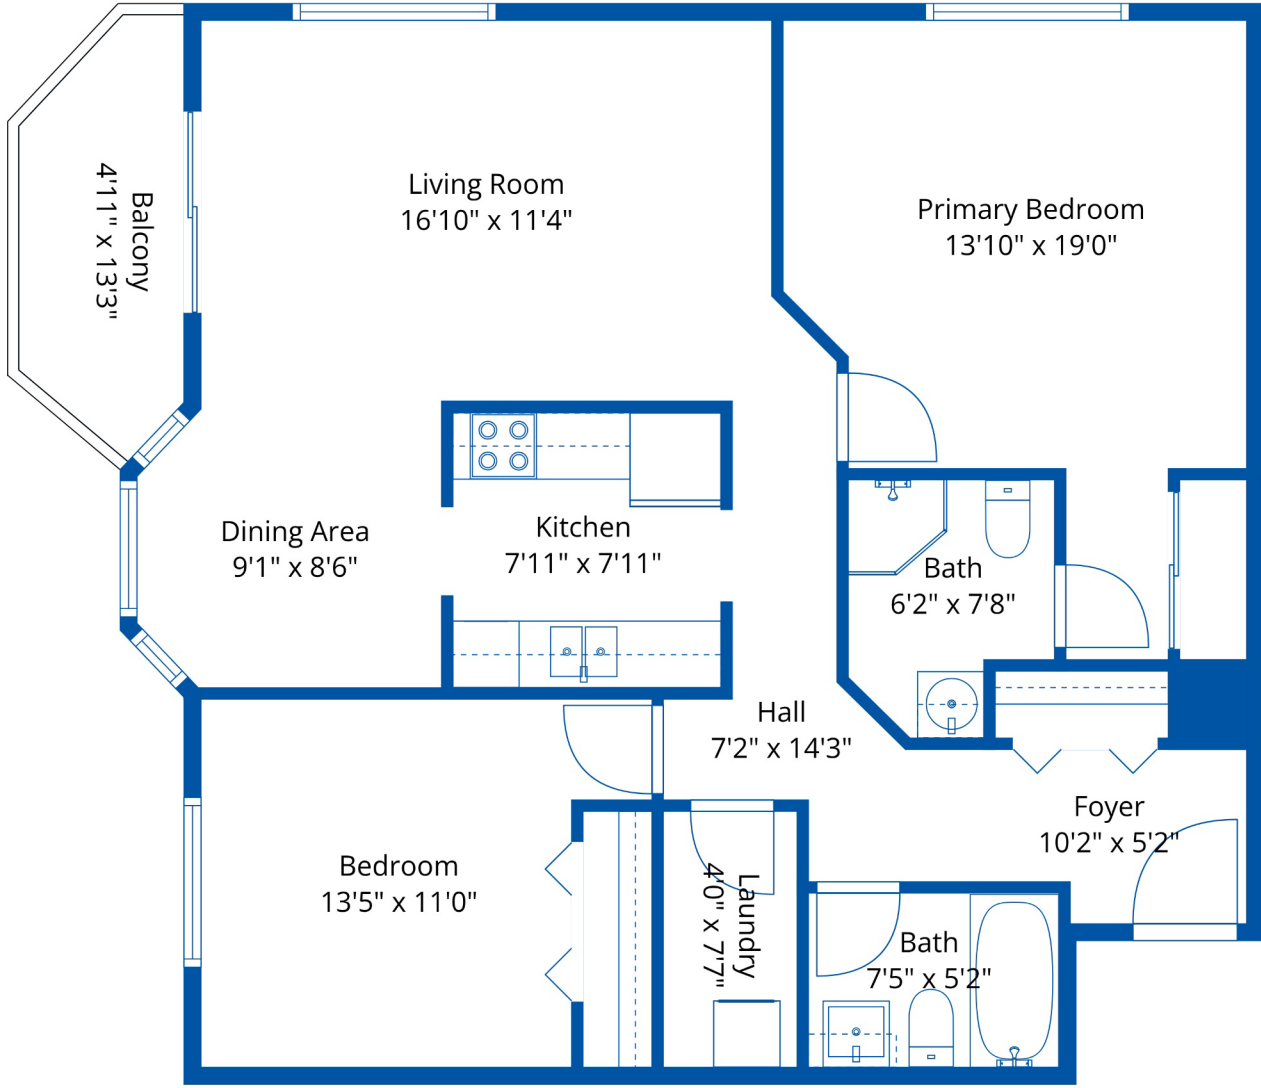

# 210-45222 Watson Rd

**Estimated Areas:**  
Main Floor: 994 sq. ft  
**Total: 994 Sq. Ft**