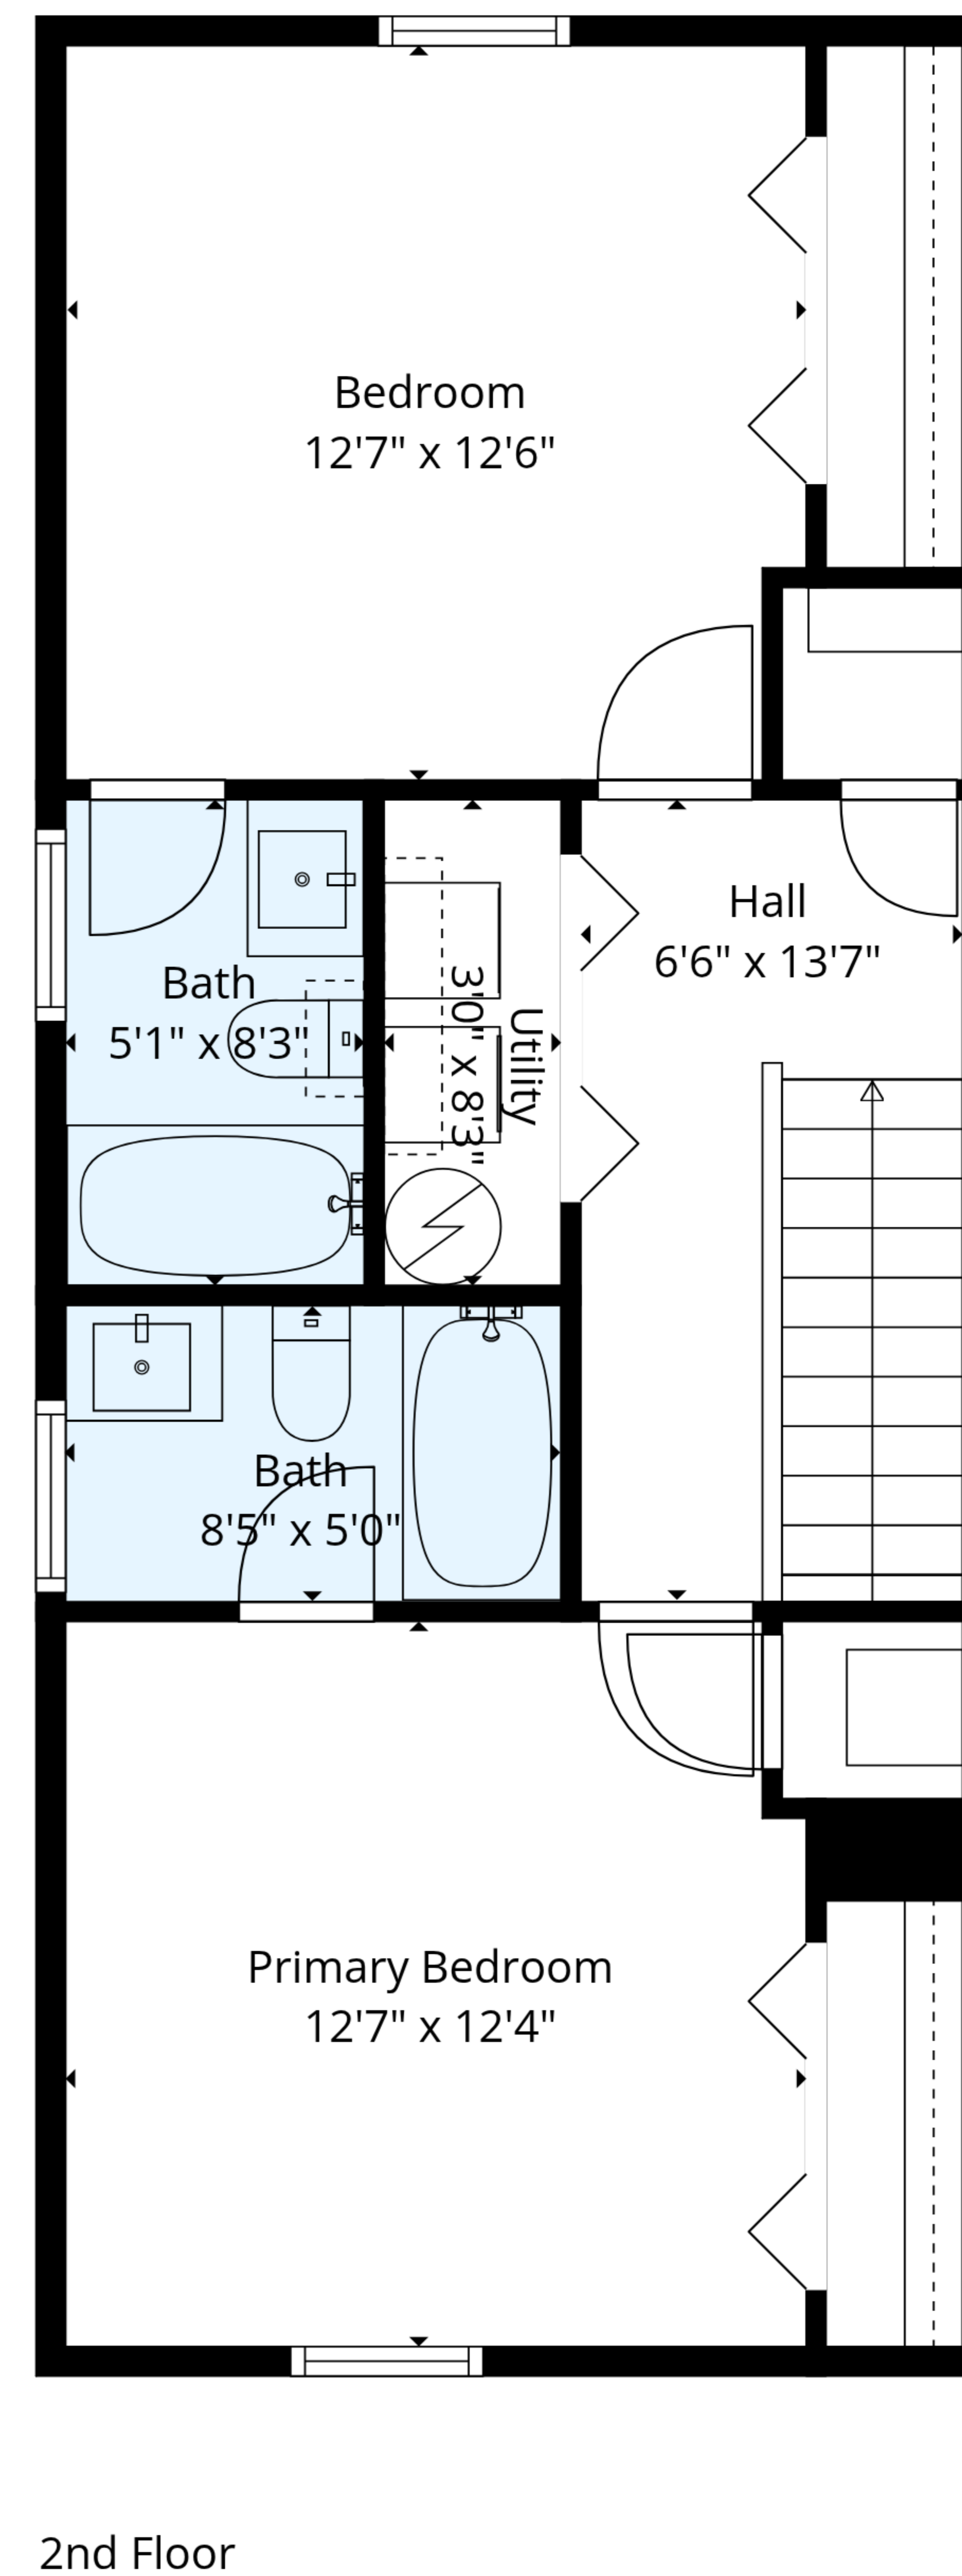

**TOTAL: 1220 sq. ft**

1st floor: 623 sq. ft, 2nd floor: 597 sq. ft

EXCLUDED AREAS: PORCH: 20 sq. ft, DECK: 121 sq. ft, WALLS: 96 sq. ft

**TOTAL: 1220 sq. ft**

1st floor: 623 sq. ft, 2nd floor: 597 sq. ft

EXCLUDED AREAS: PORCH: 20 sq. ft, DECK: 121 sq. ft, WALLS: 96 sq. ft

**TOTAL: 1220 sq. ft**  
 1st floor: 623 sq. ft, 2nd floor: 597 sq. ft  
 EXCLUDED AREAS: PORCH: 20 sq. ft, DECK: 121 sq. ft, WALLS: 96 sq. ft