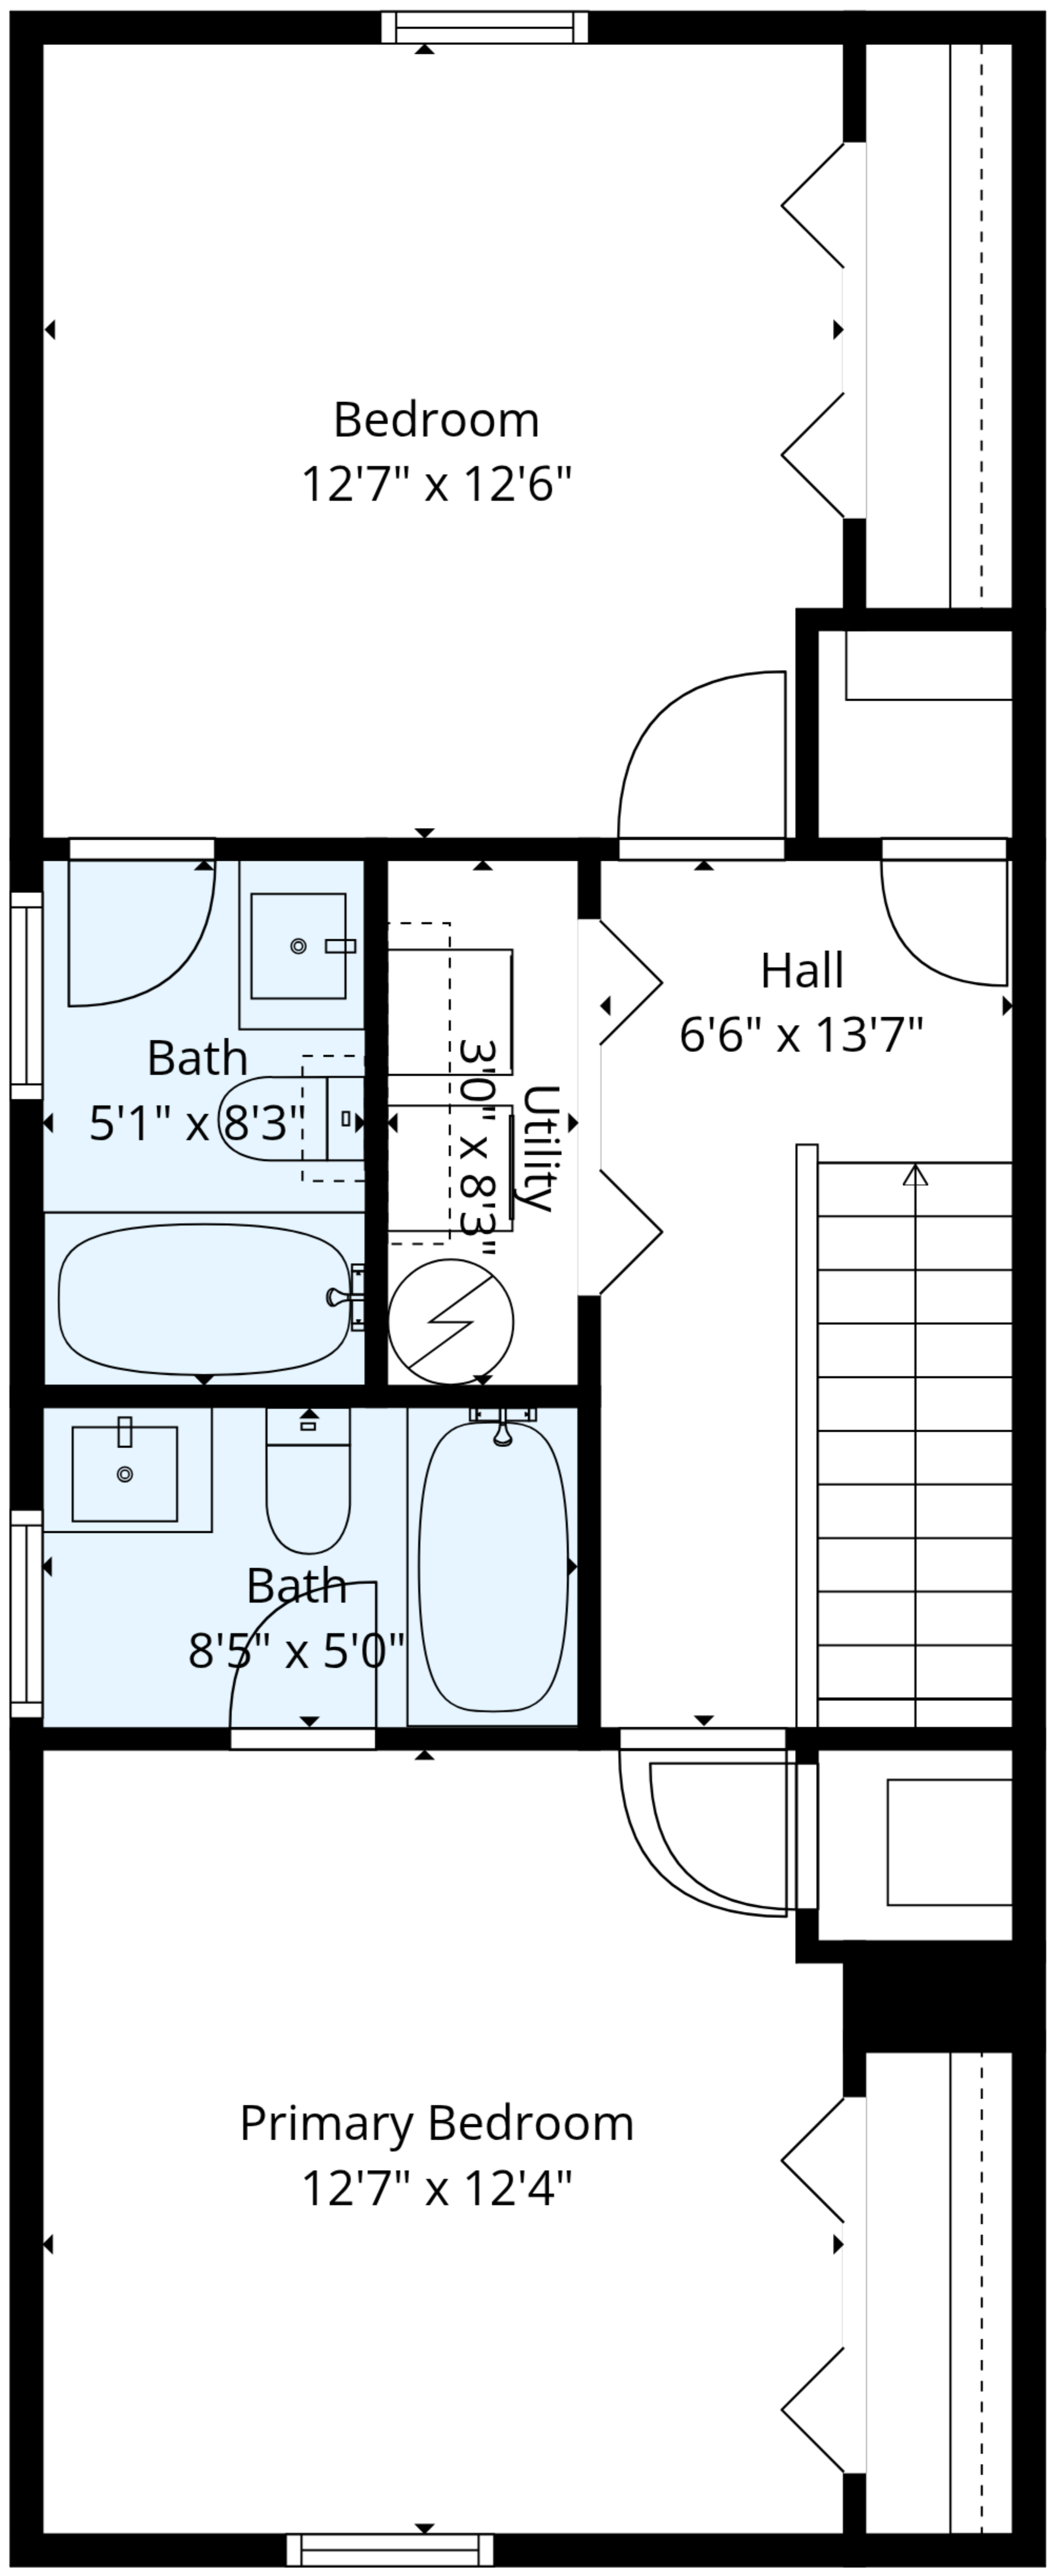

**TOTAL: 1220 sq. ft**

1st floor: 623 sq. ft, 2nd floor: 597 sq. ft

EXCLUDED AREAS: PORCH: 20 sq. ft, DECK: 121 sq. ft, WALLS: 96 sq. ft

**TOTAL: 1220 sq. ft**

1st floor: 623 sq. ft, 2nd floor: 597 sq. ft

EXCLUDED AREAS: PORCH: 20 sq. ft, DECK: 121 sq. ft, WALLS: 96 sq. ft

**TOTAL: 1220 sq. ft**  
 1st floor: 623 sq. ft, 2nd floor: 597 sq. ft  
 EXCLUDED AREAS: PORCH: 20 sq. ft, DECK: 121 sq. ft, WALLS: 96 sq. ft