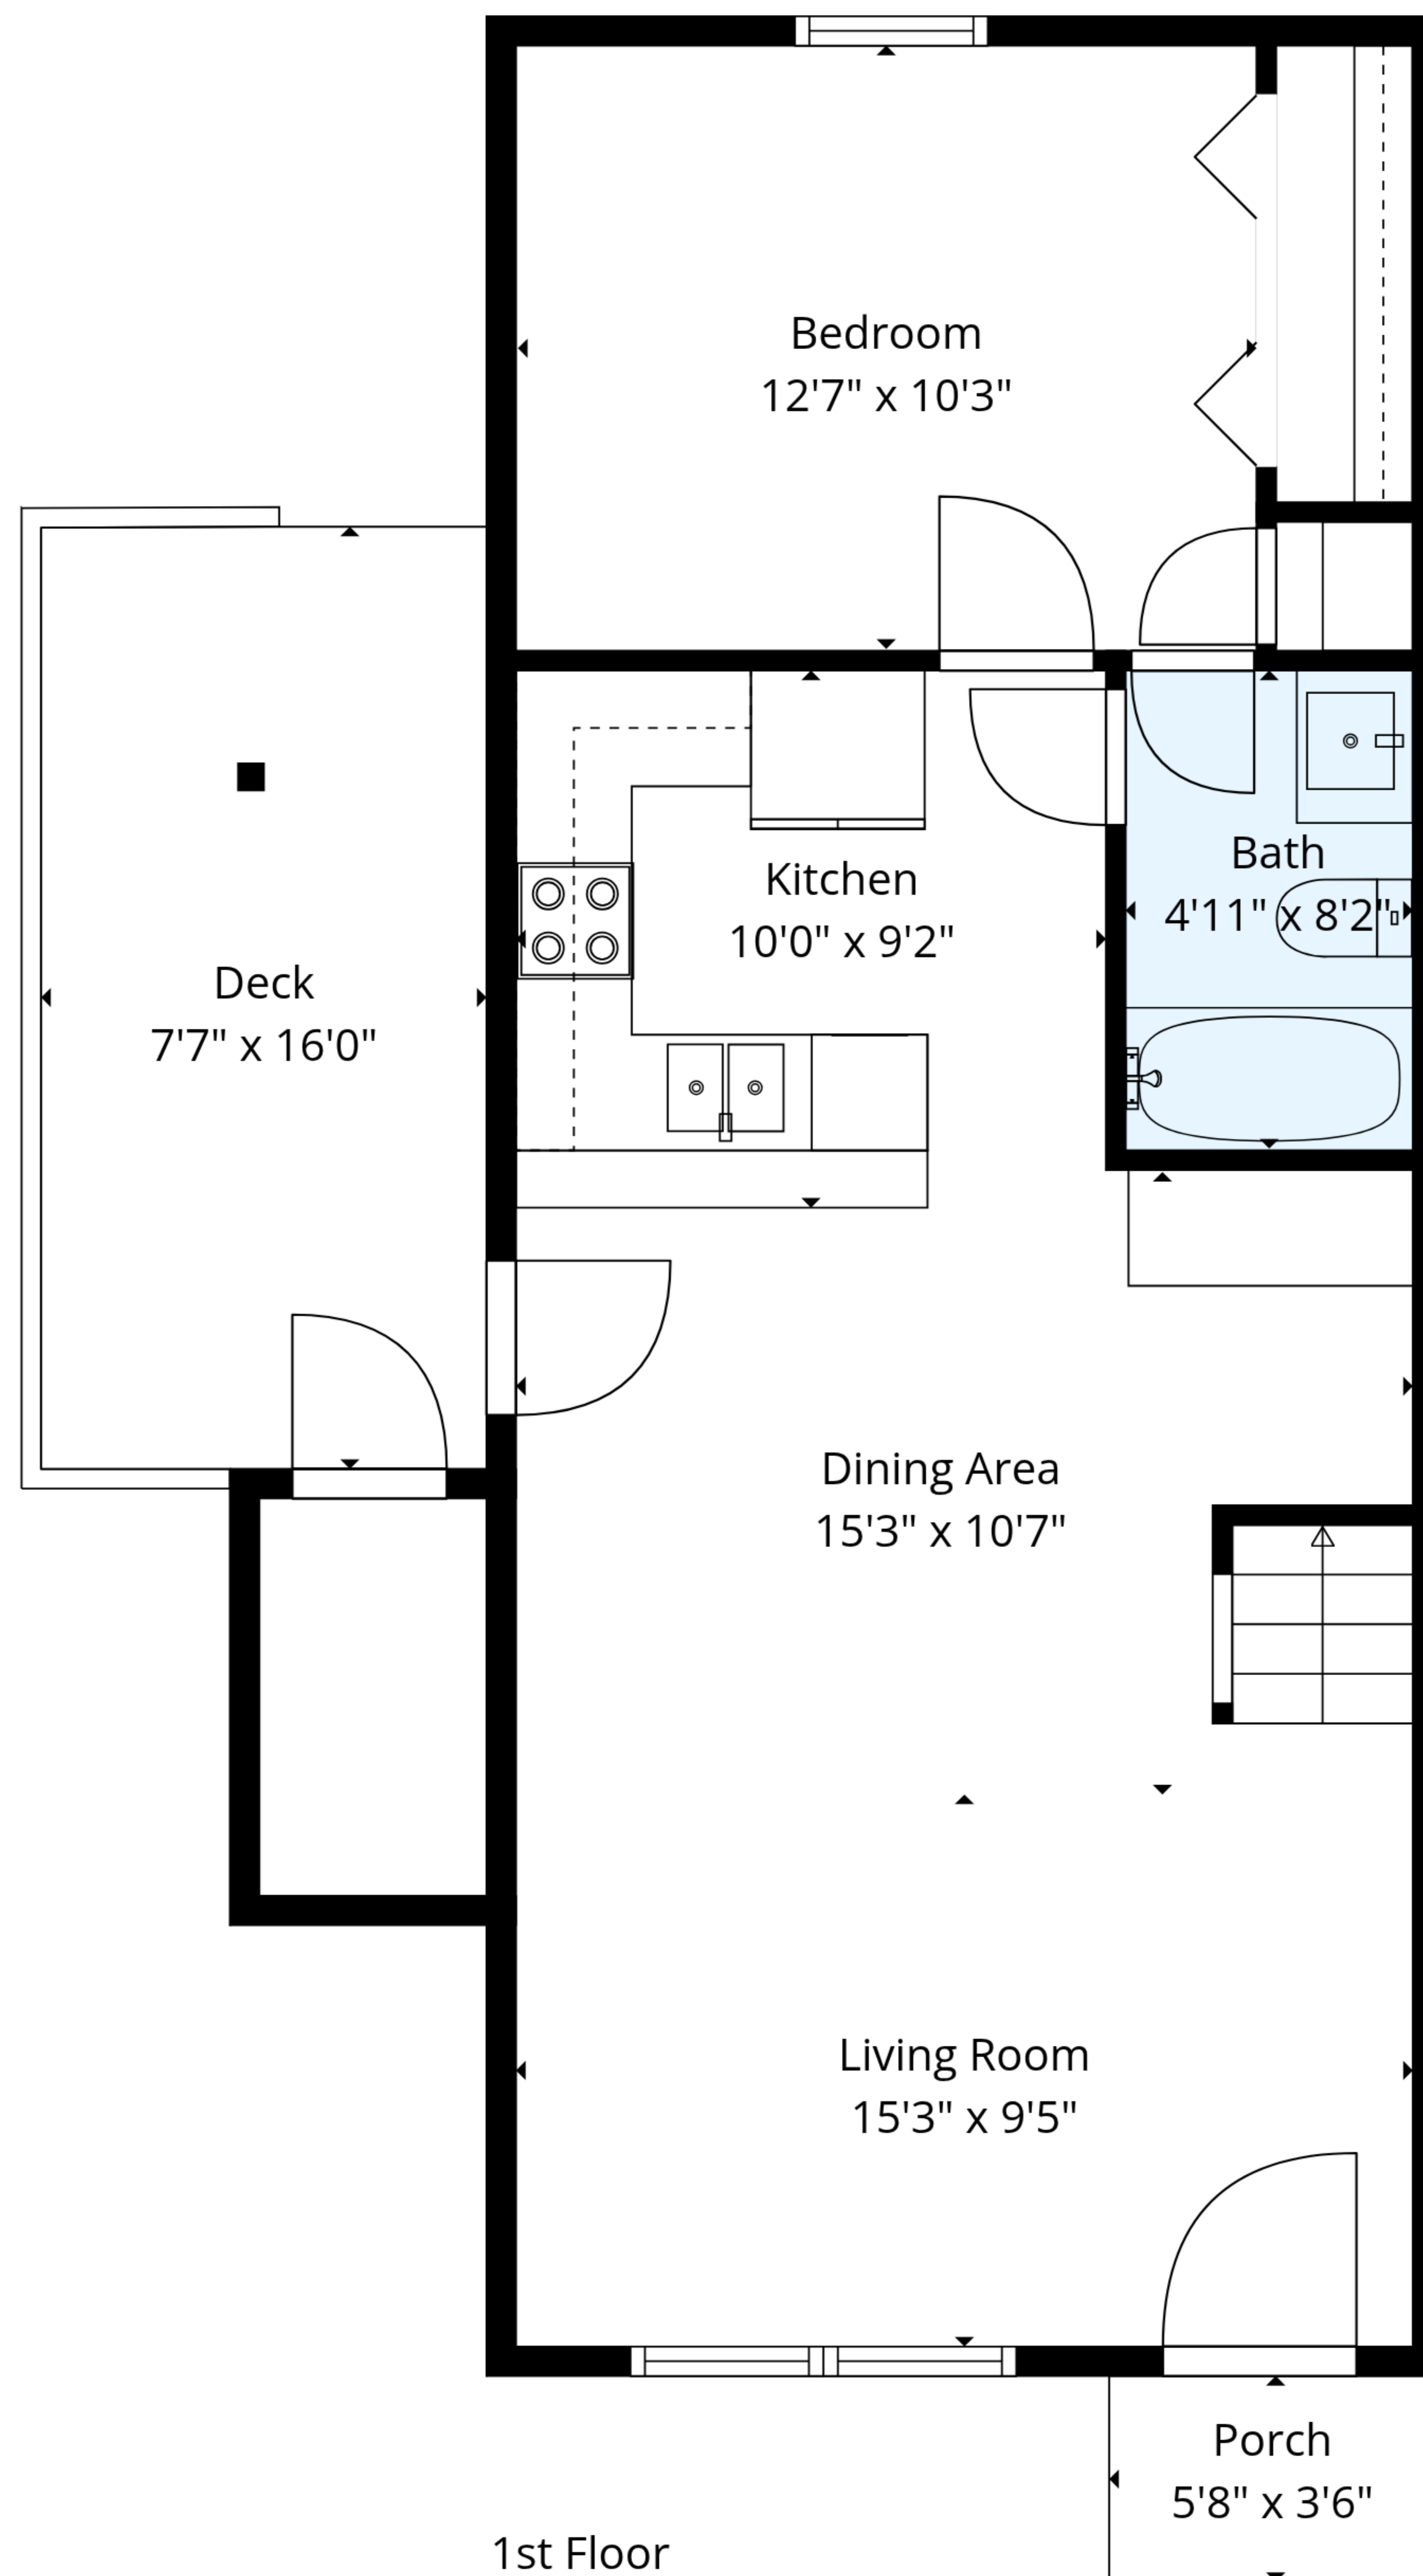

**TOTAL: 1220 sq. ft**

1st floor: 623 sq. ft, 2nd floor: 597 sq. ft

EXCLUDED AREAS: PORCH: 20 sq. ft, DECK: 121 sq. ft, WALLS: 96 sq. ft

**TOTAL: 1220 sq. ft**

1st floor: 623 sq. ft, 2nd floor: 597 sq. ft

EXCLUDED AREAS: PORCH: 20 sq. ft, DECK: 121 sq. ft, WALLS: 96 sq. ft

**TOTAL: 1220 sq. ft**  
 1st floor: 623 sq. ft, 2nd floor: 597 sq. ft  
 EXCLUDED AREAS: PORCH: 20 sq. ft, DECK: 121 sq. ft, WALLS: 96 sq. ft