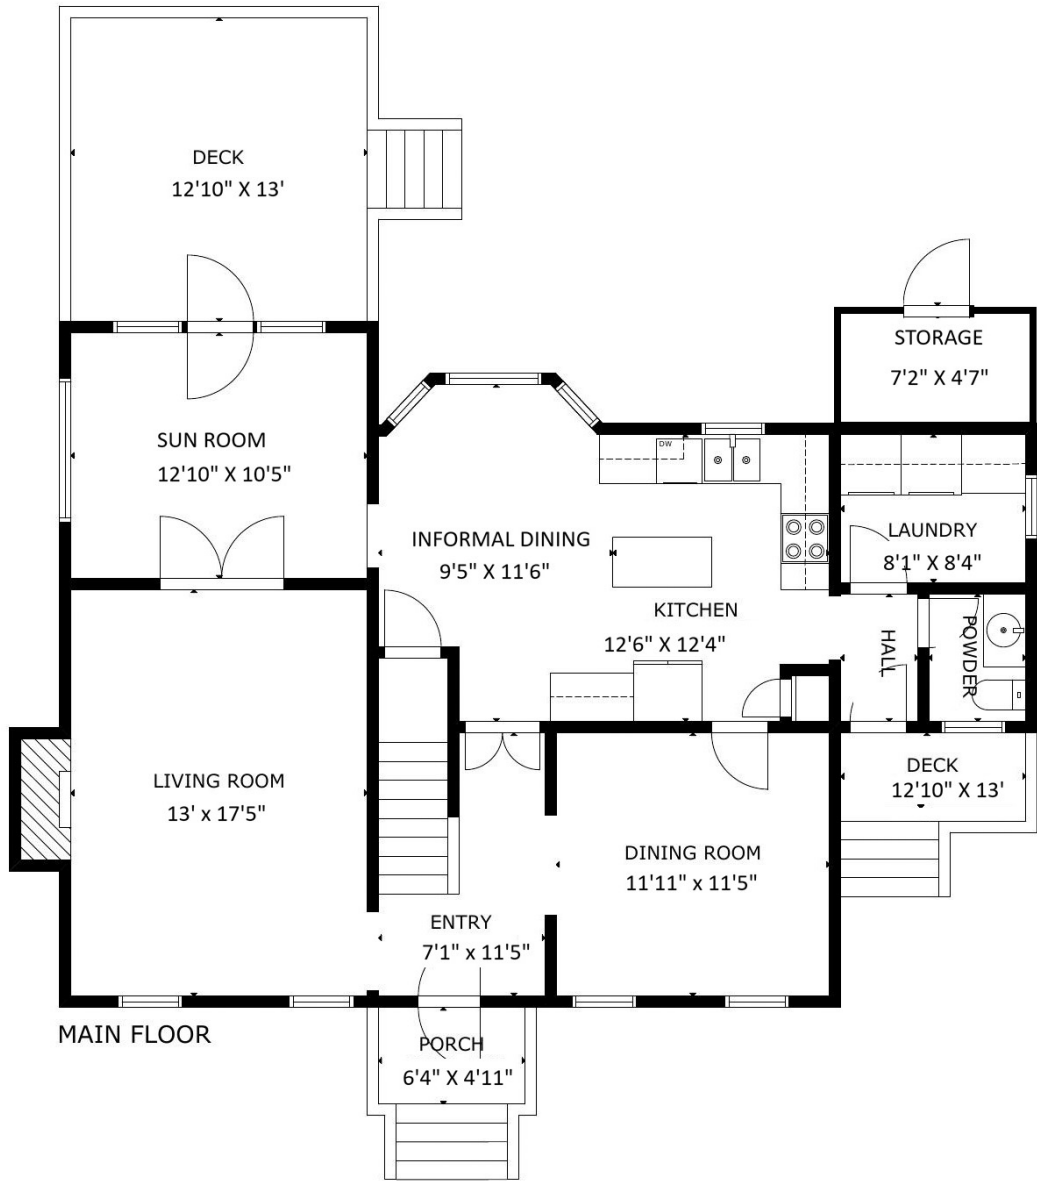

101 Kiawah Drive Cary, NC 27513

THIRD FLOOR

The following dimensions are approximate interior wall to wall dimensions, measured on site, from the widest portion of each room, then calculated to Feet/Inches from Rounded Decimal Feet. Information deemed reliable, but not guaranteed.