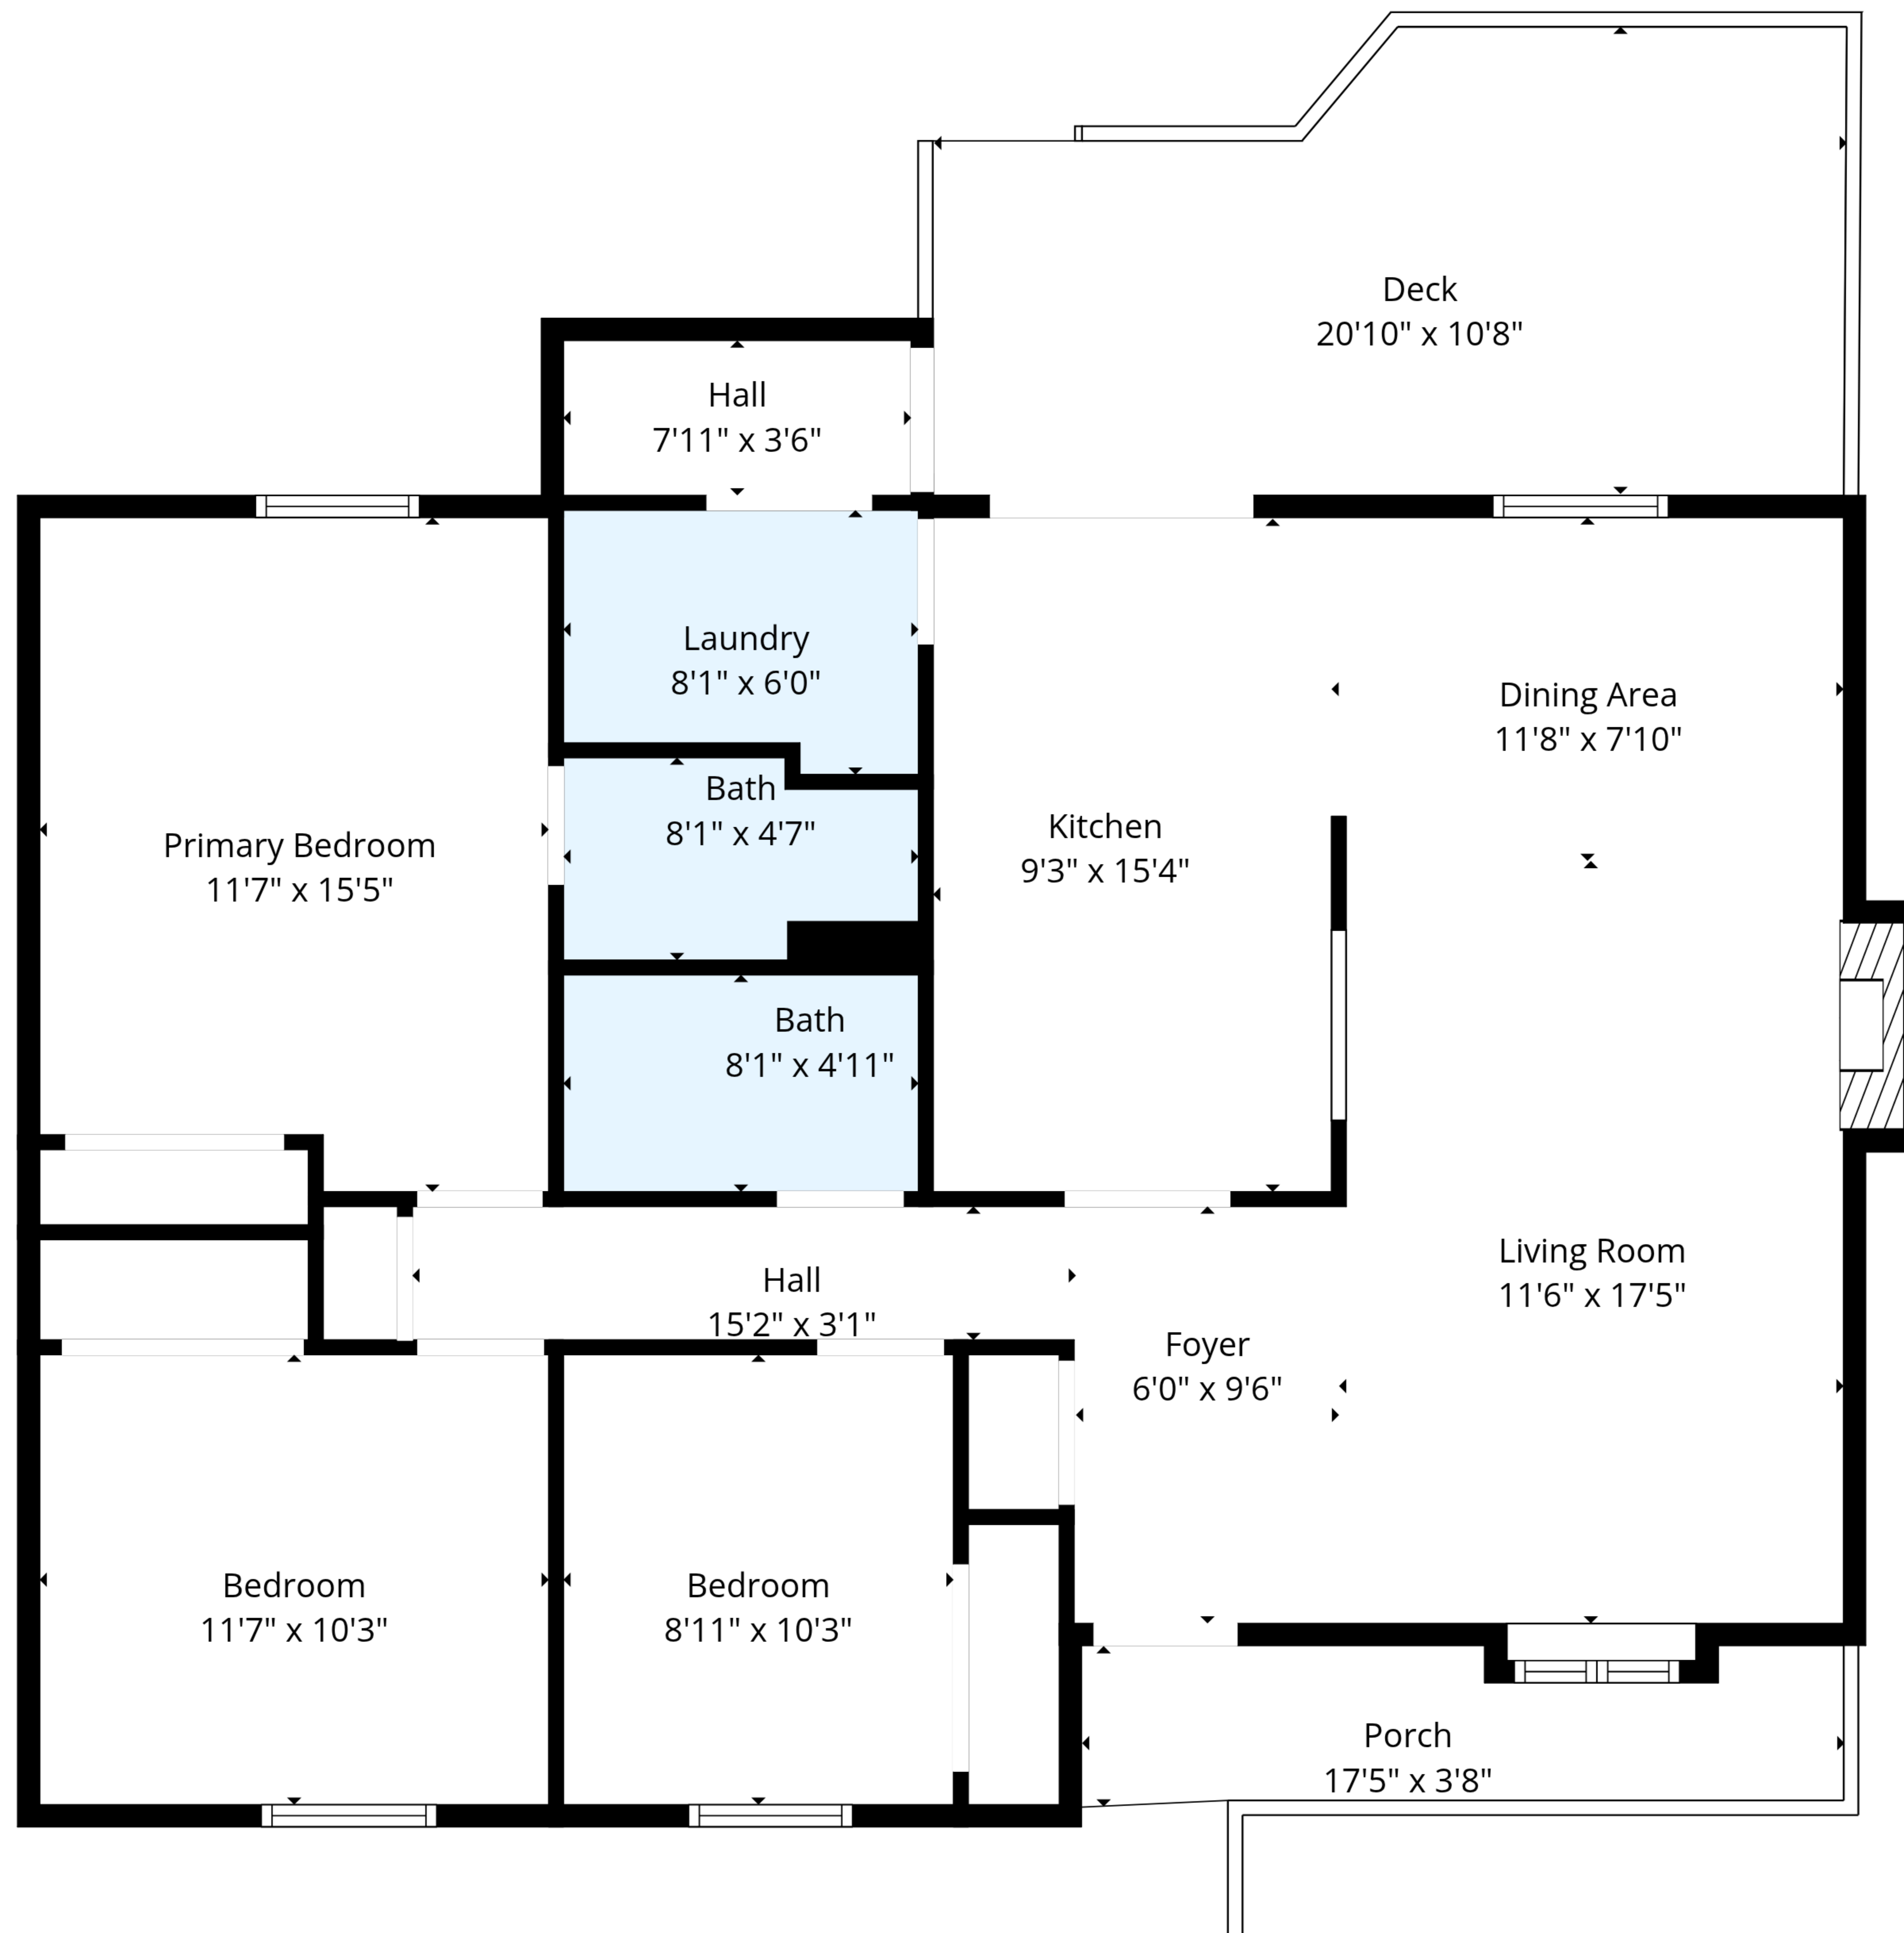

TOTAL: 1173 sq. ft

Ground floor: 1173 sq. ft

EXCLUDED AREAS: DECK: 198 sq. ft, PORCH: 57 sq. ft, FIREPLACE: 8 sq. ft,
 WALLS: 73 sq. ft

TOTAL: 1173 sq. ft

Ground floor: 1173 sq. ft

EXCLUDED AREAS: DECK: 198 sq. ft, PORCH: 57 sq. ft, FIREPLACE: 8 sq. ft,
 WALLS: 73 sq. ft